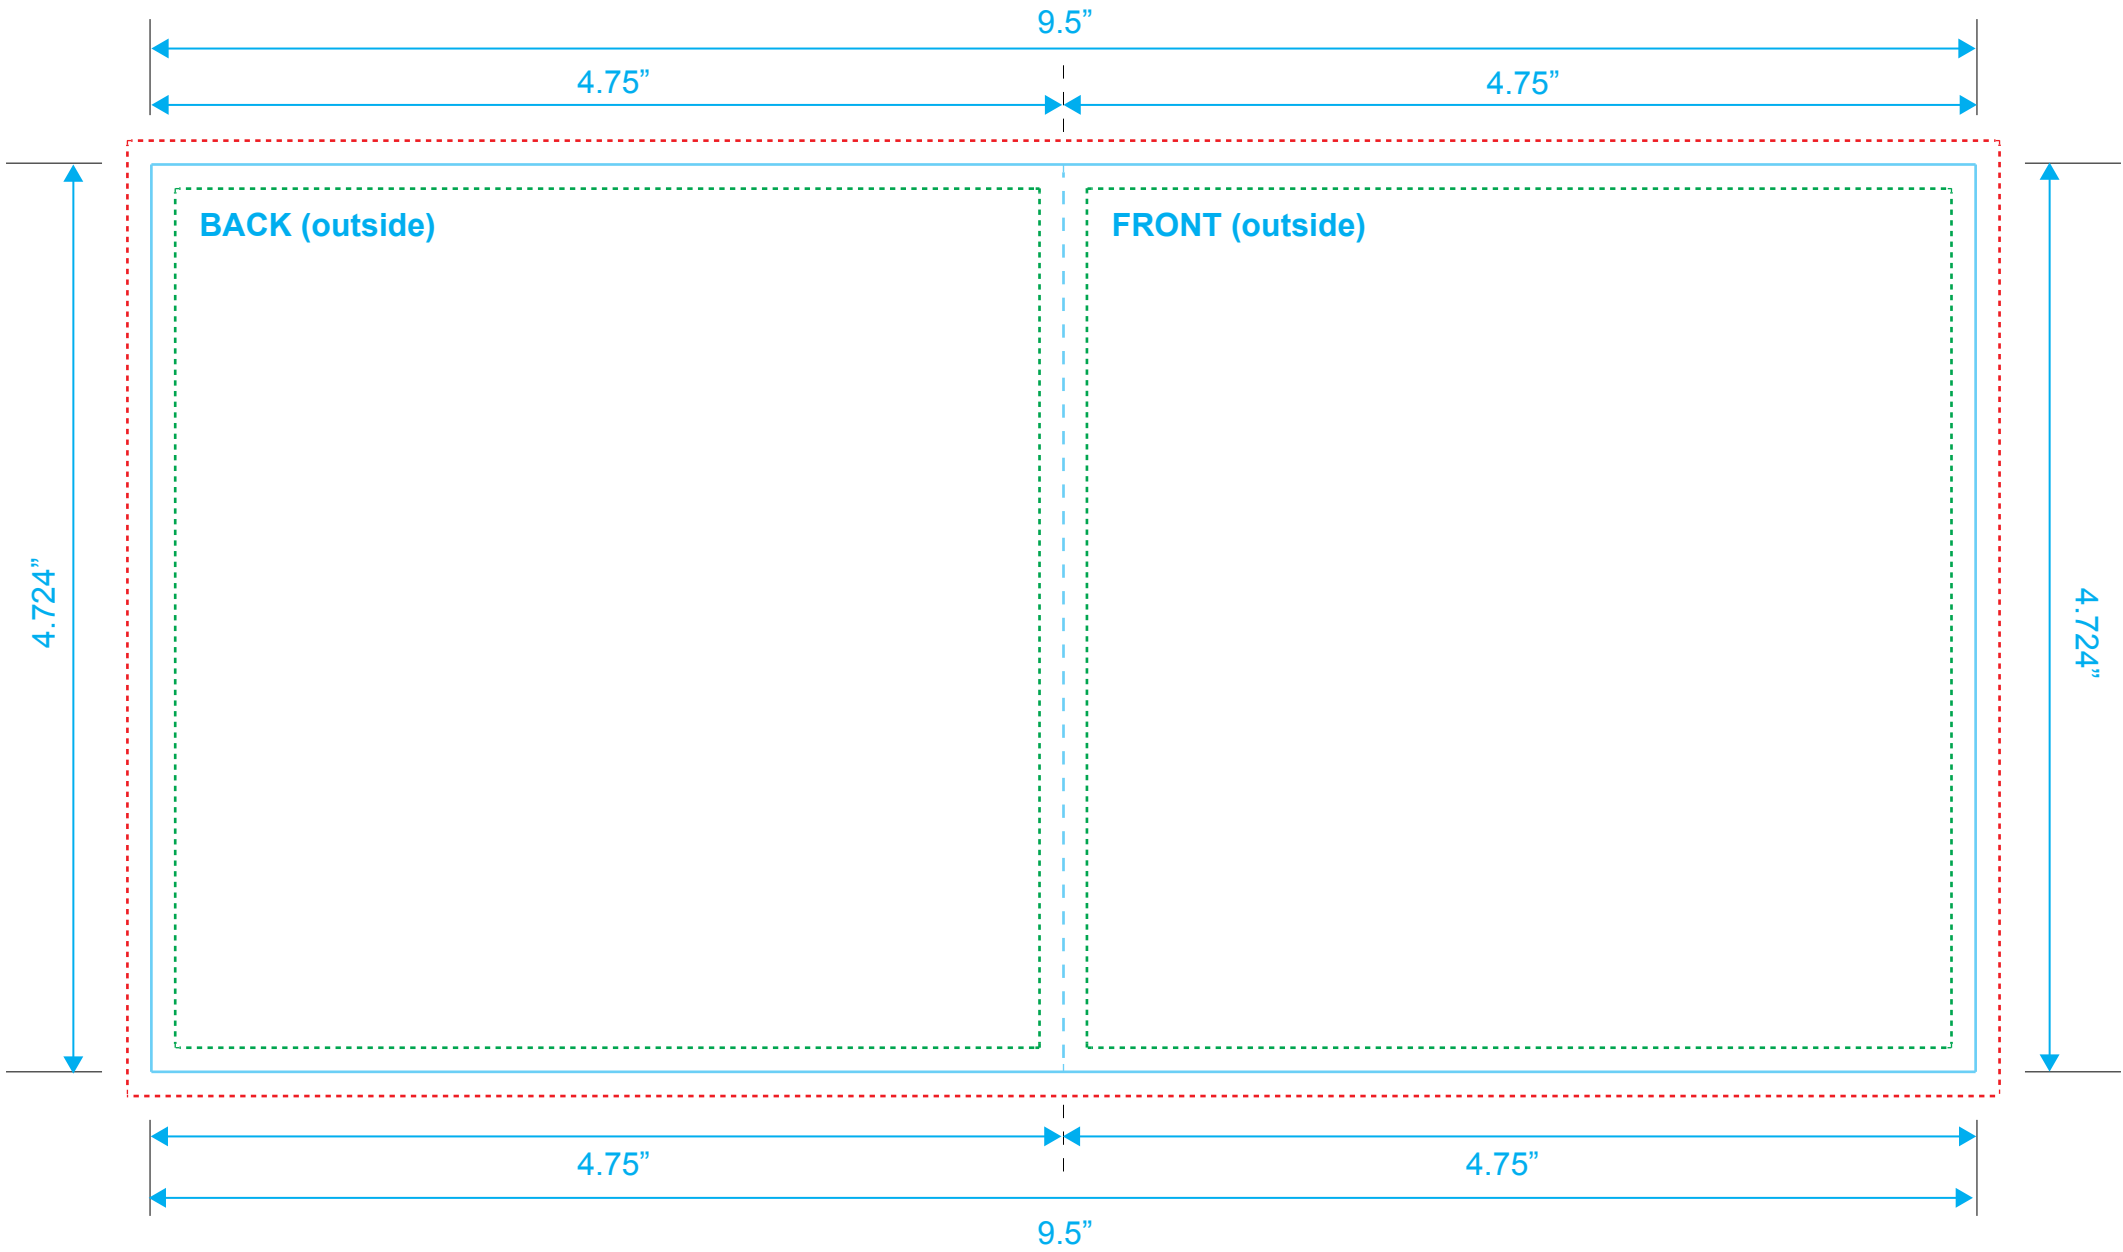

INSERT
Reference: Insert
Style: 2 Panel
Size: 4.75" x 4.724"

Type Safety
Bleed Line
Crop Line ———

INSERT
Reference: Insert
Style: 2 Panel
Size: 4.75" x 4.724"

Type Safety
Bleed Line
Crop Line ———