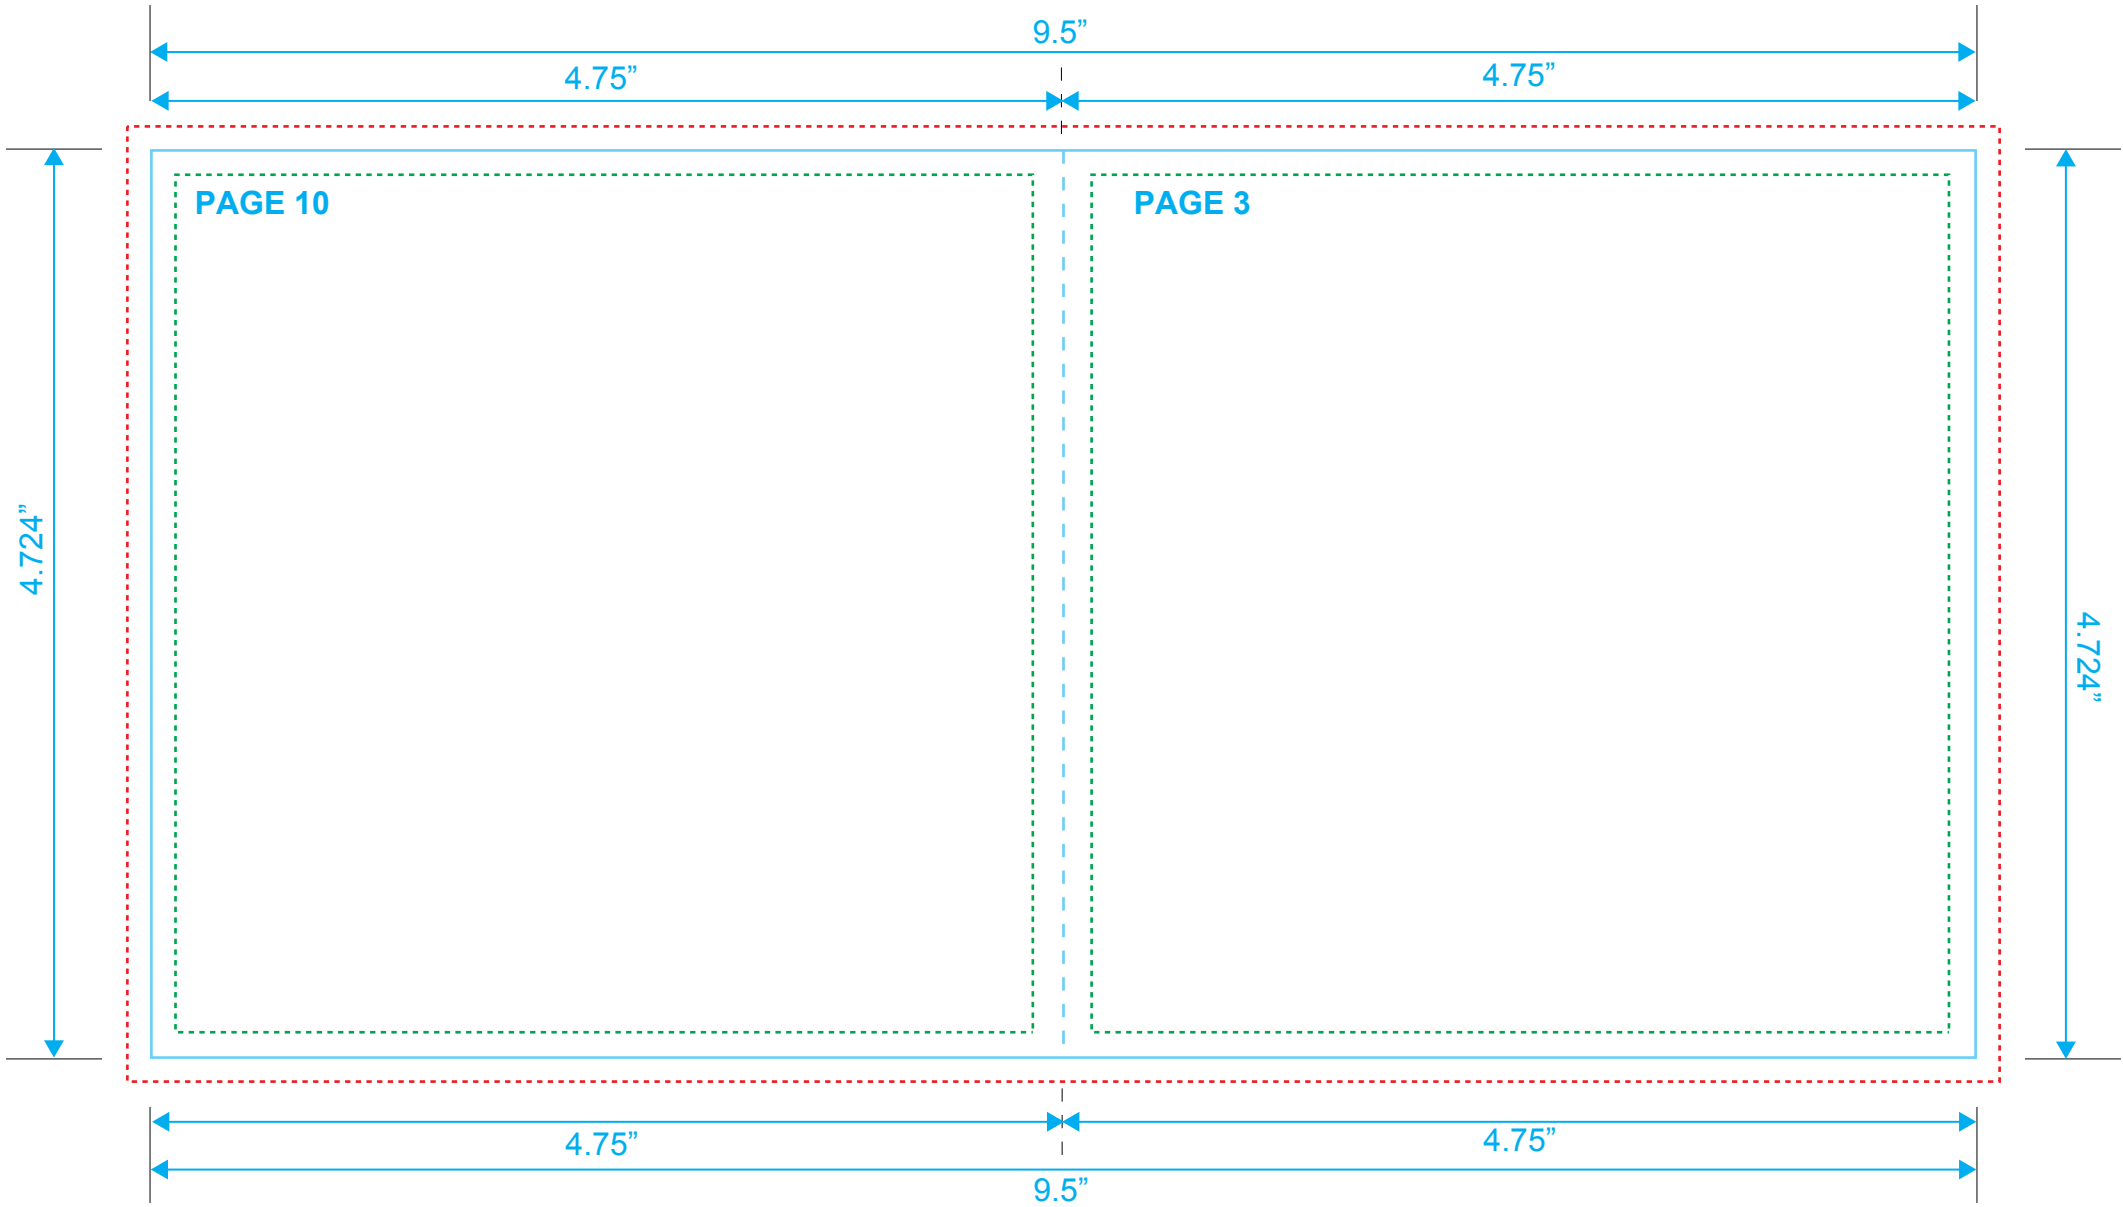

BOOKLET
Reference: 12 Pages
Style: 2 Panel
Size: 9.5" x 4.724"

Type Safety .....
Bleed Line .....
Crop Line _____