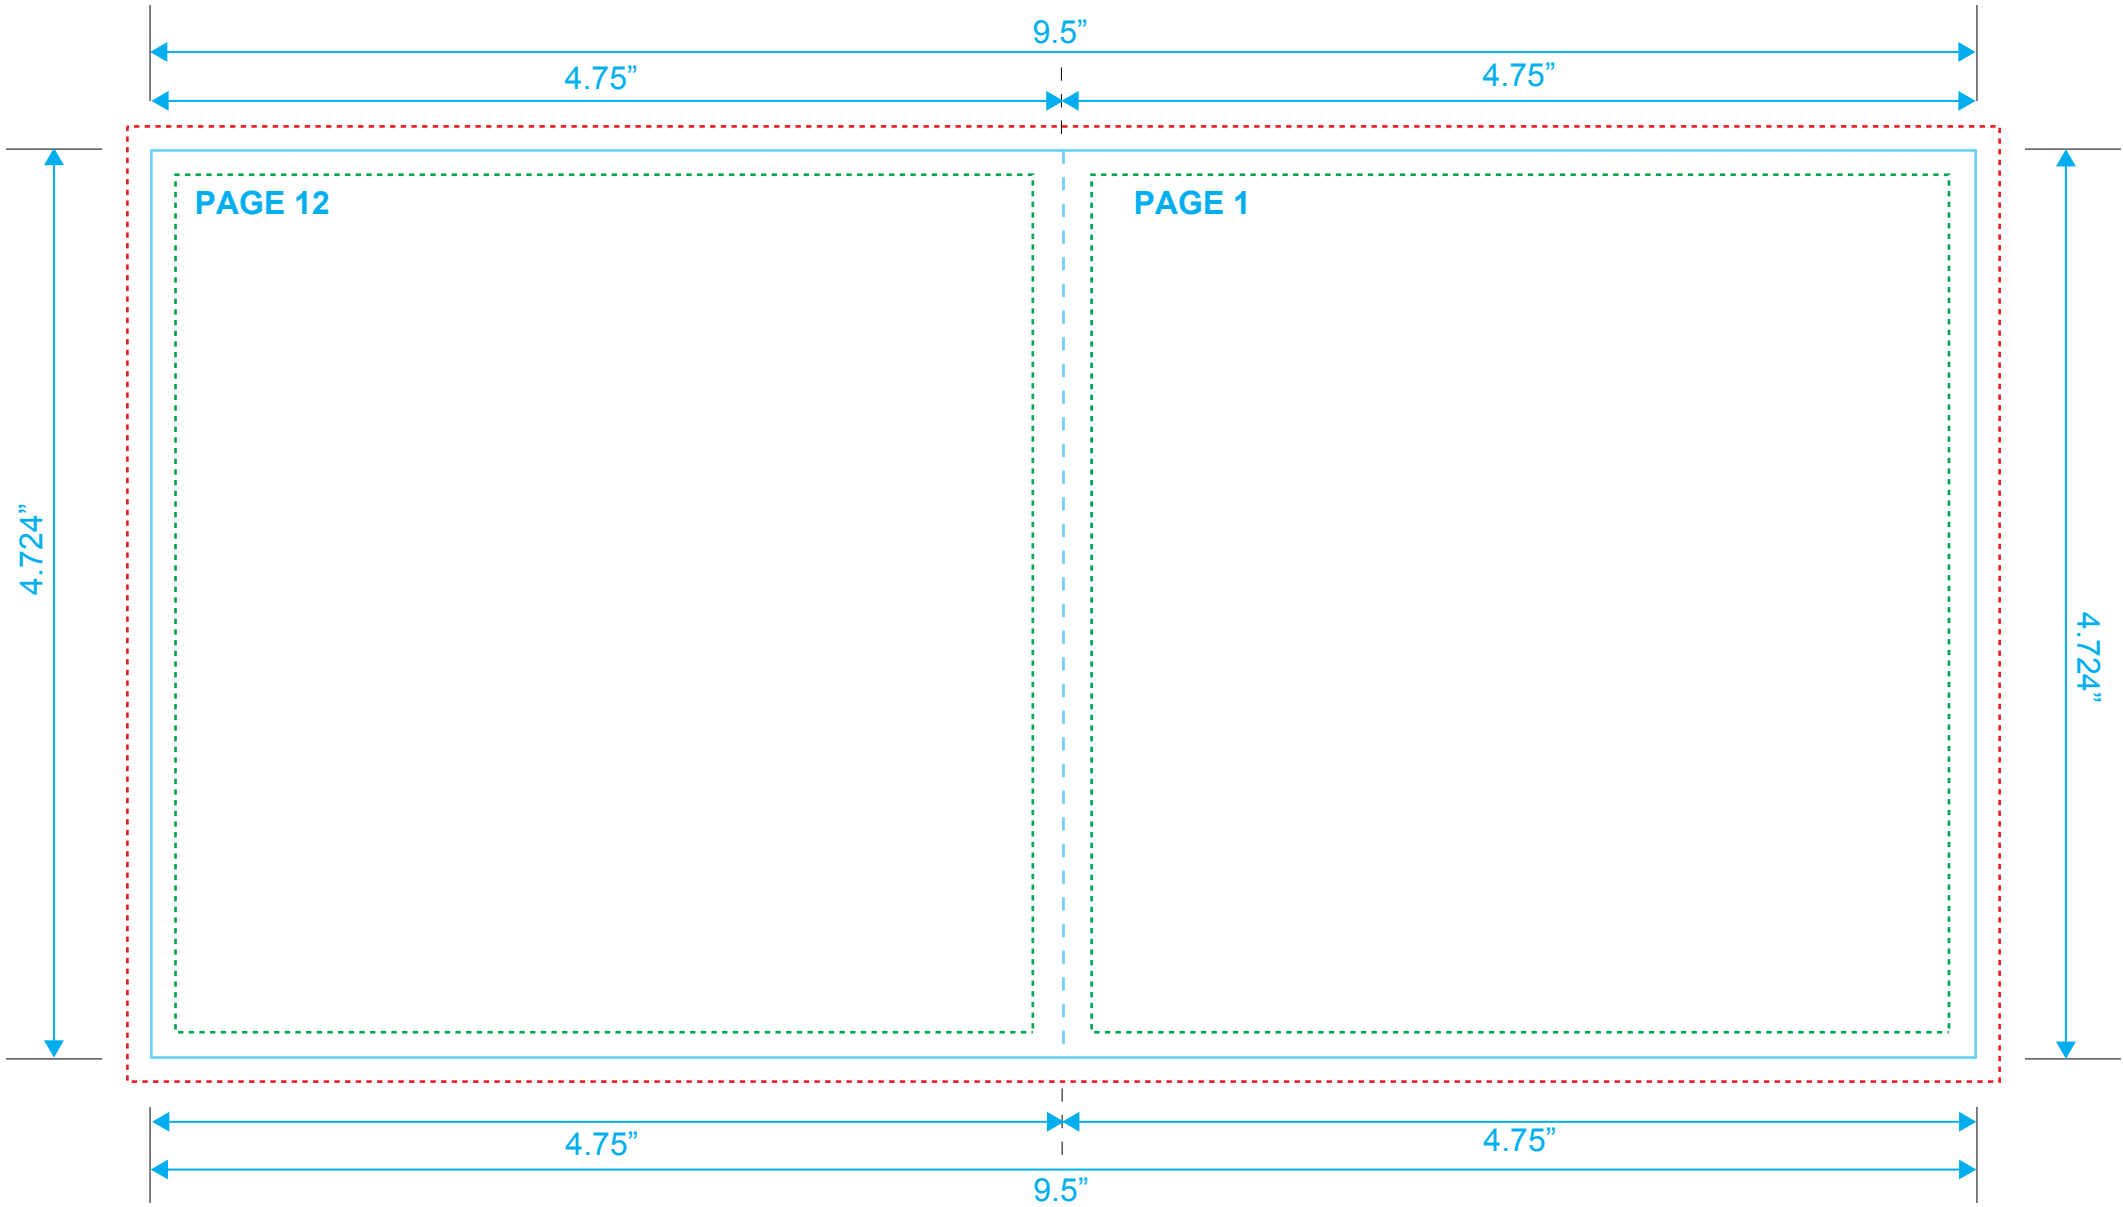

BOOKLET
Reference: 12 Pages
Style: 2 Panel
Size: 9.5" x 4.724"

Type Safety .....
Bleed Line .....
Crop Line ———