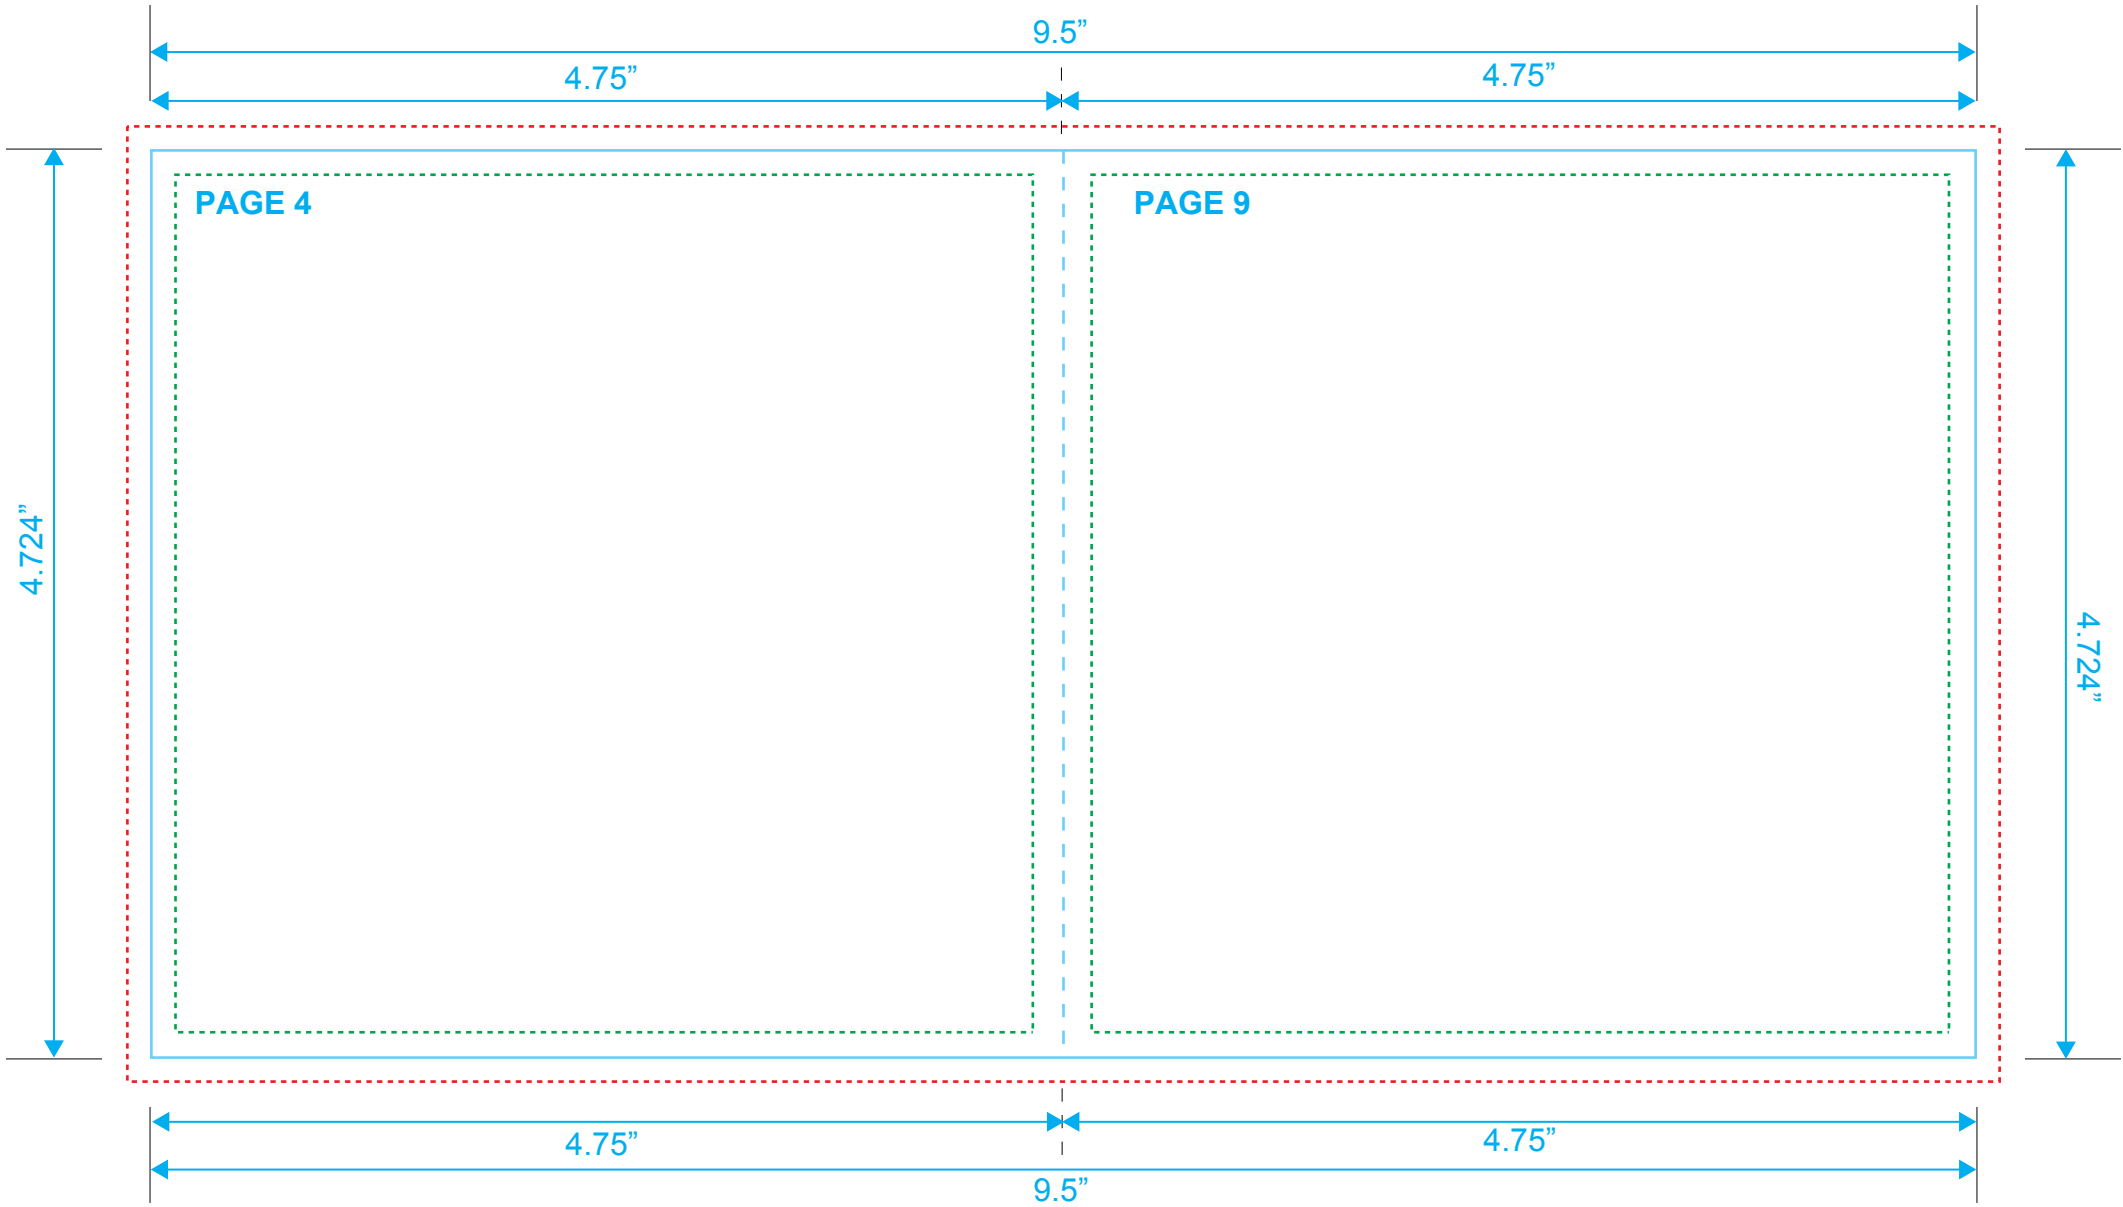

BOOKLET
Reference: 12 Pages
Style: 2 Panel
Size: 9.5" x 4.724"

Type Safety .....
Bleed Line .....
Crop Line _____