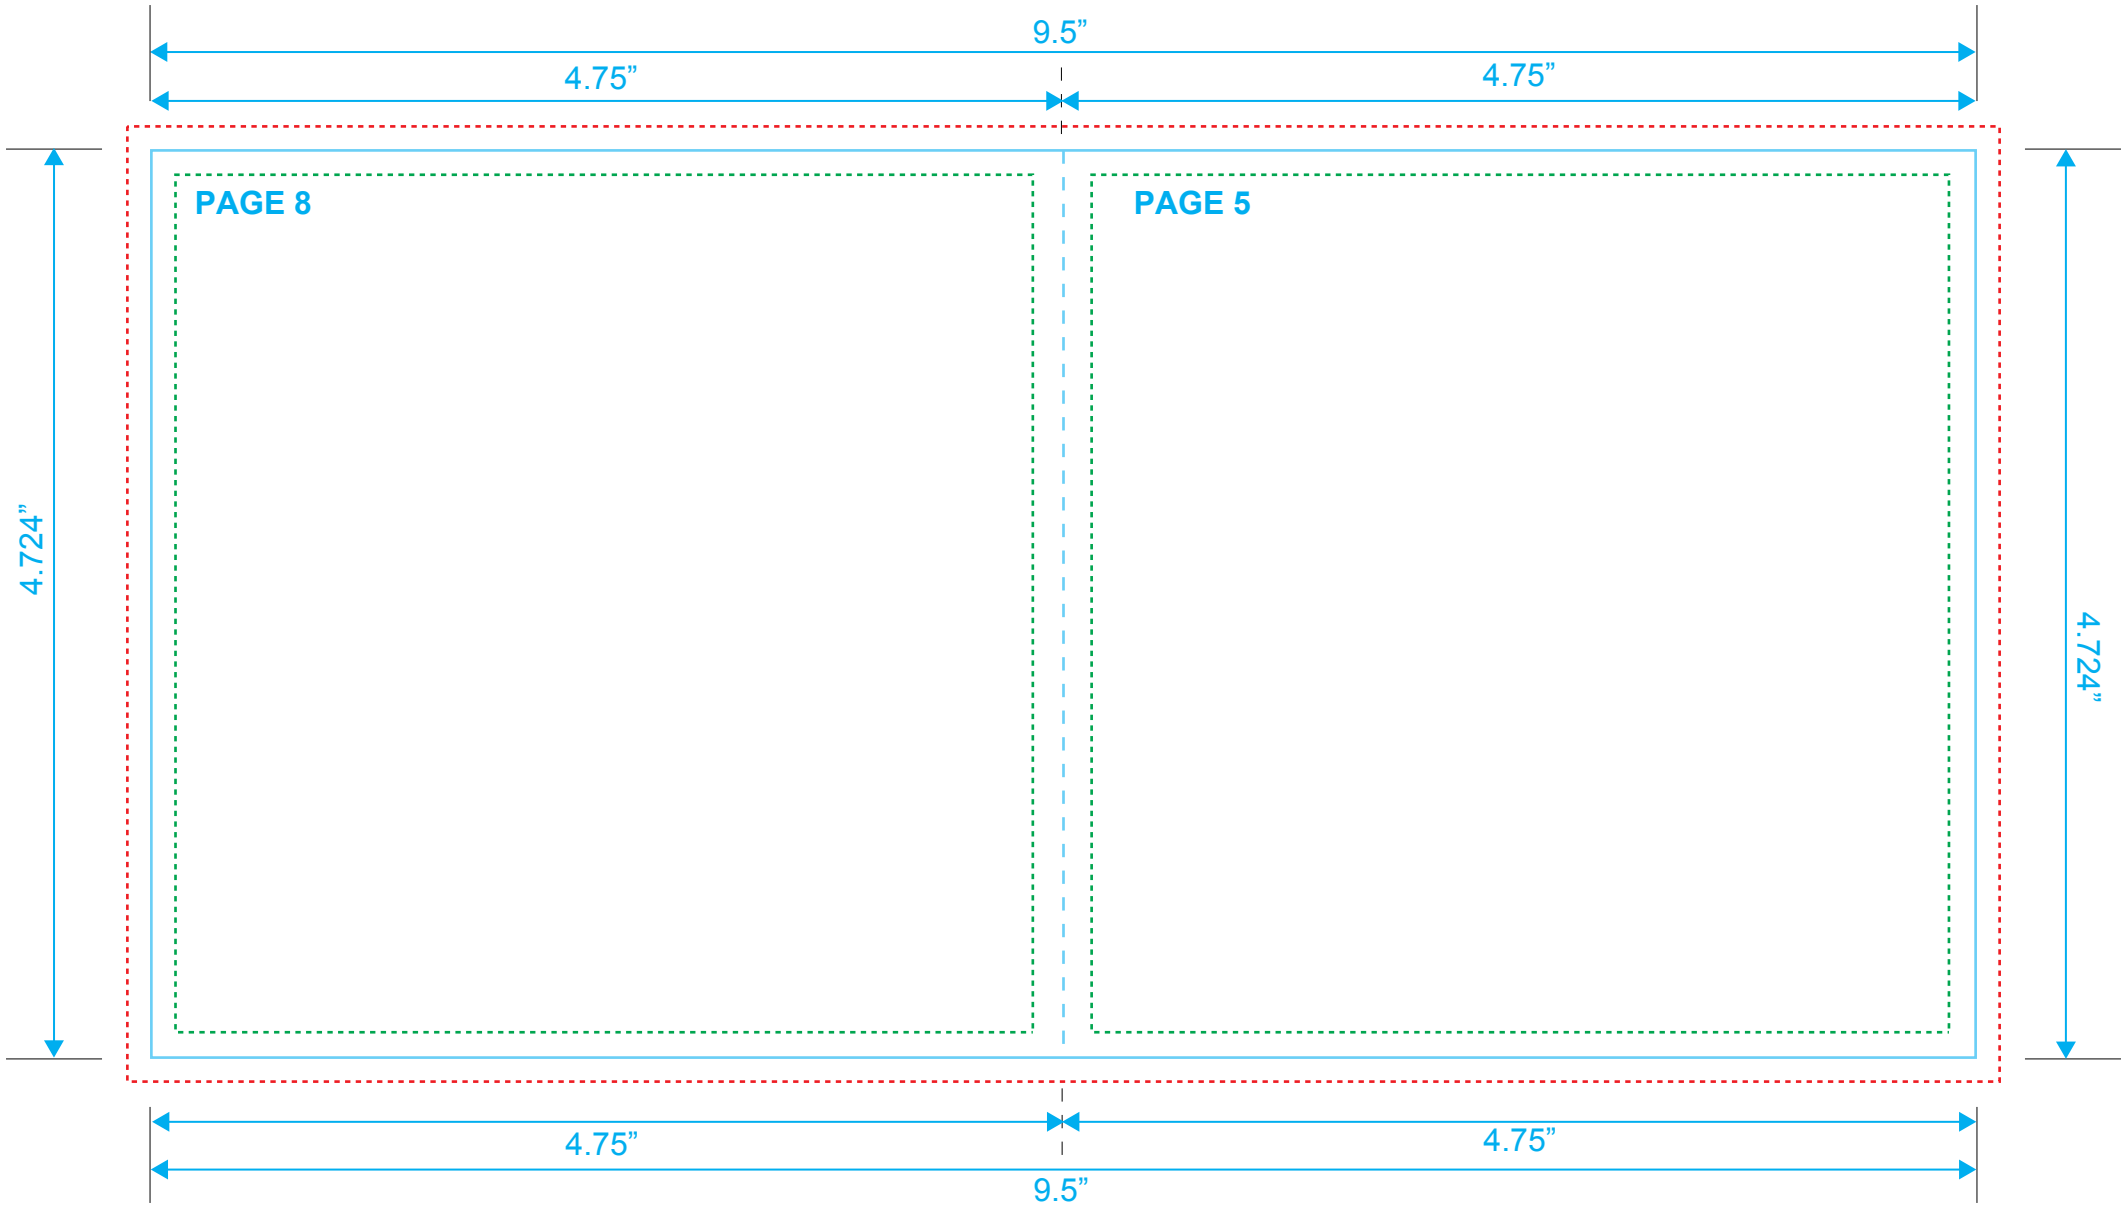

BOOKLET
Reference: 12 Pages
Style: 2 Panel
Size: 9.5" x 4.724"

Type Safety .....
Bleed Line .....
Crop Line ———