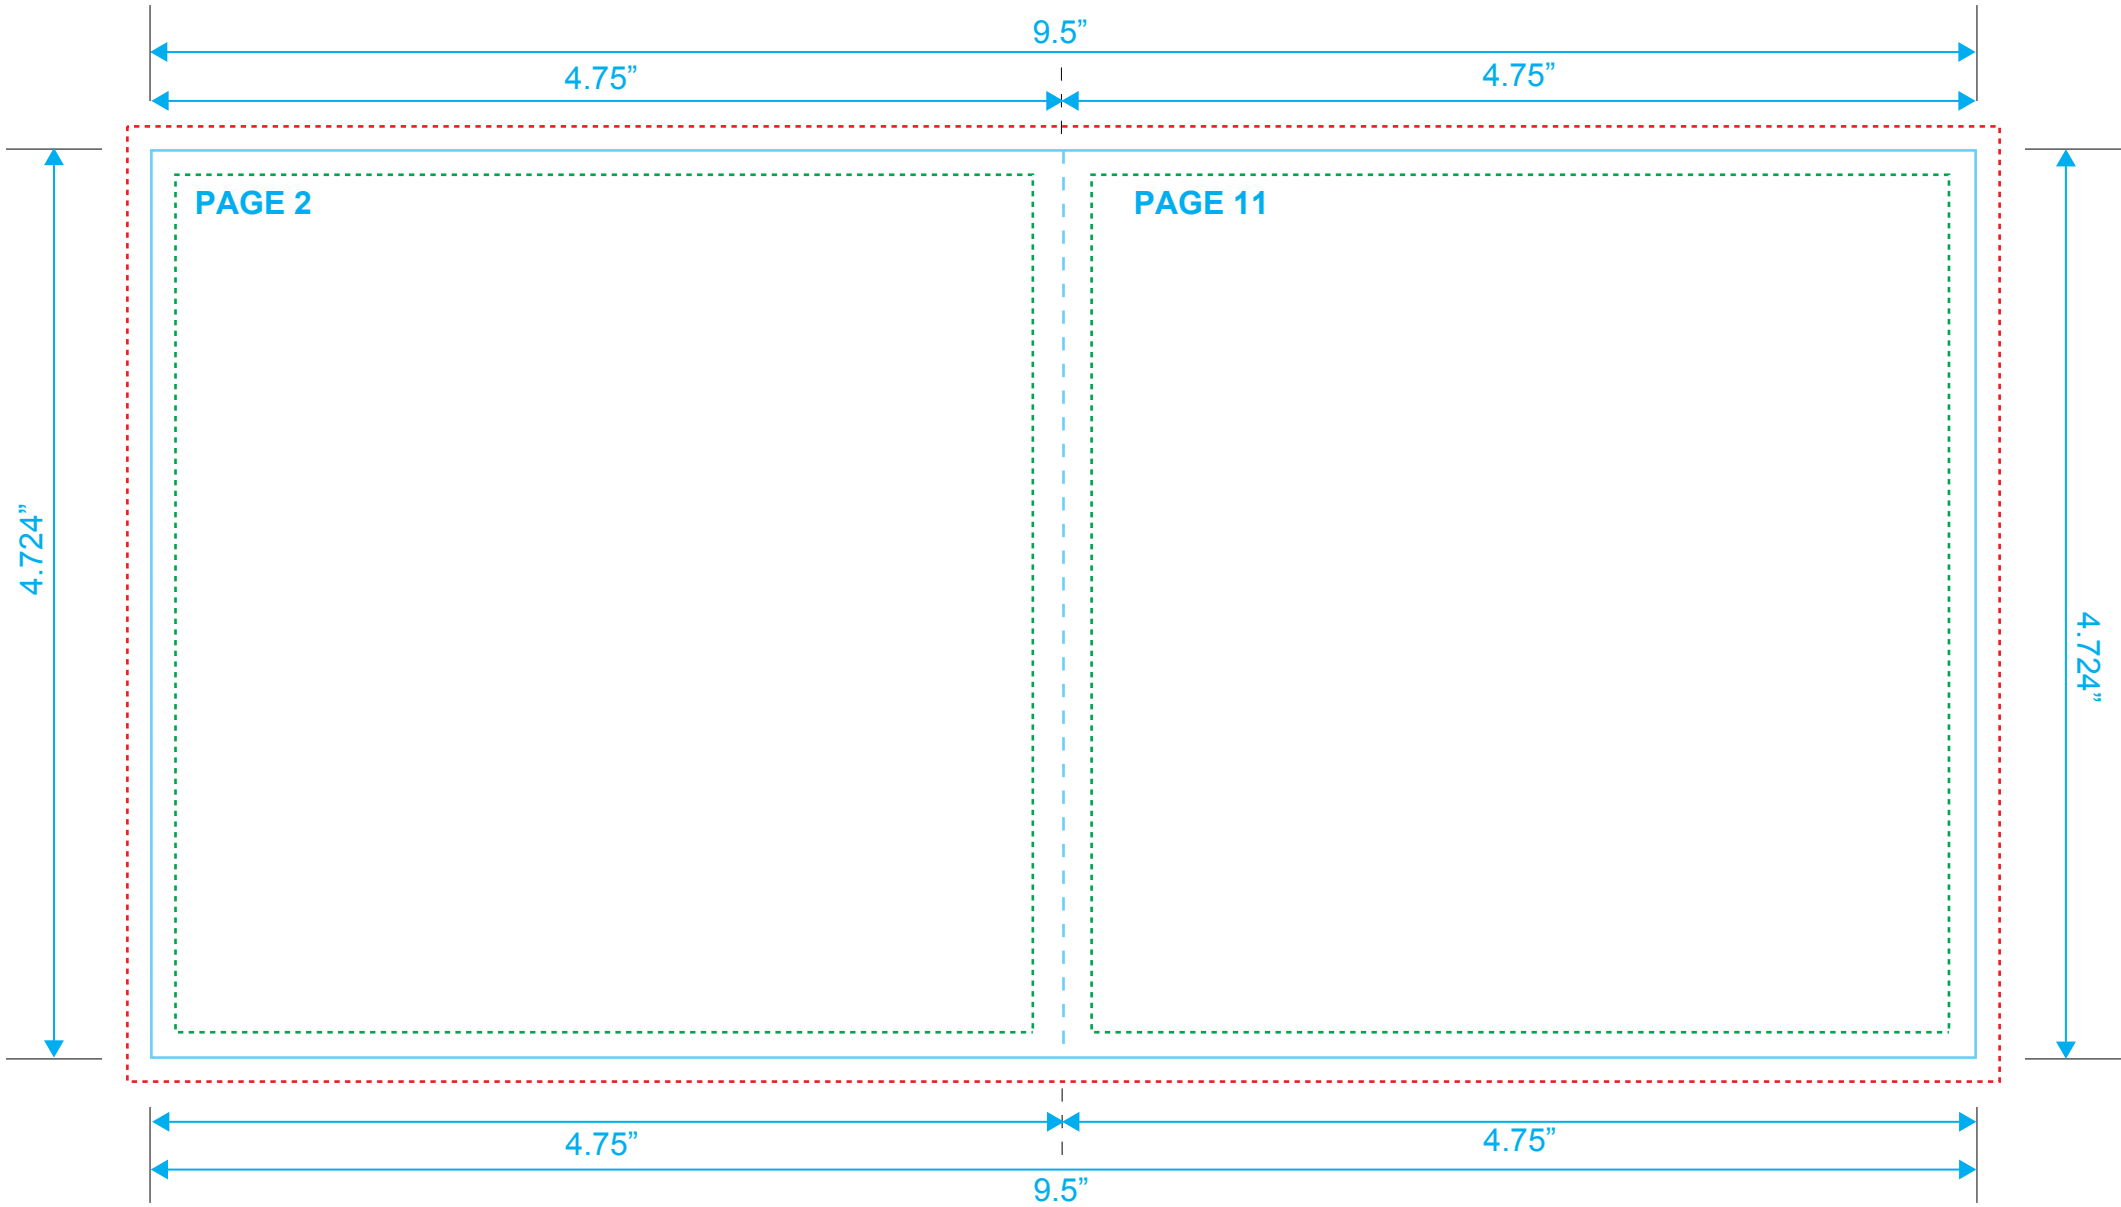

BOOKLET

Reference: 12 Pages

Style: 2 Panel

Size: 9.5" x 4.724"

Type Safety

Bleed Line

Crop Line