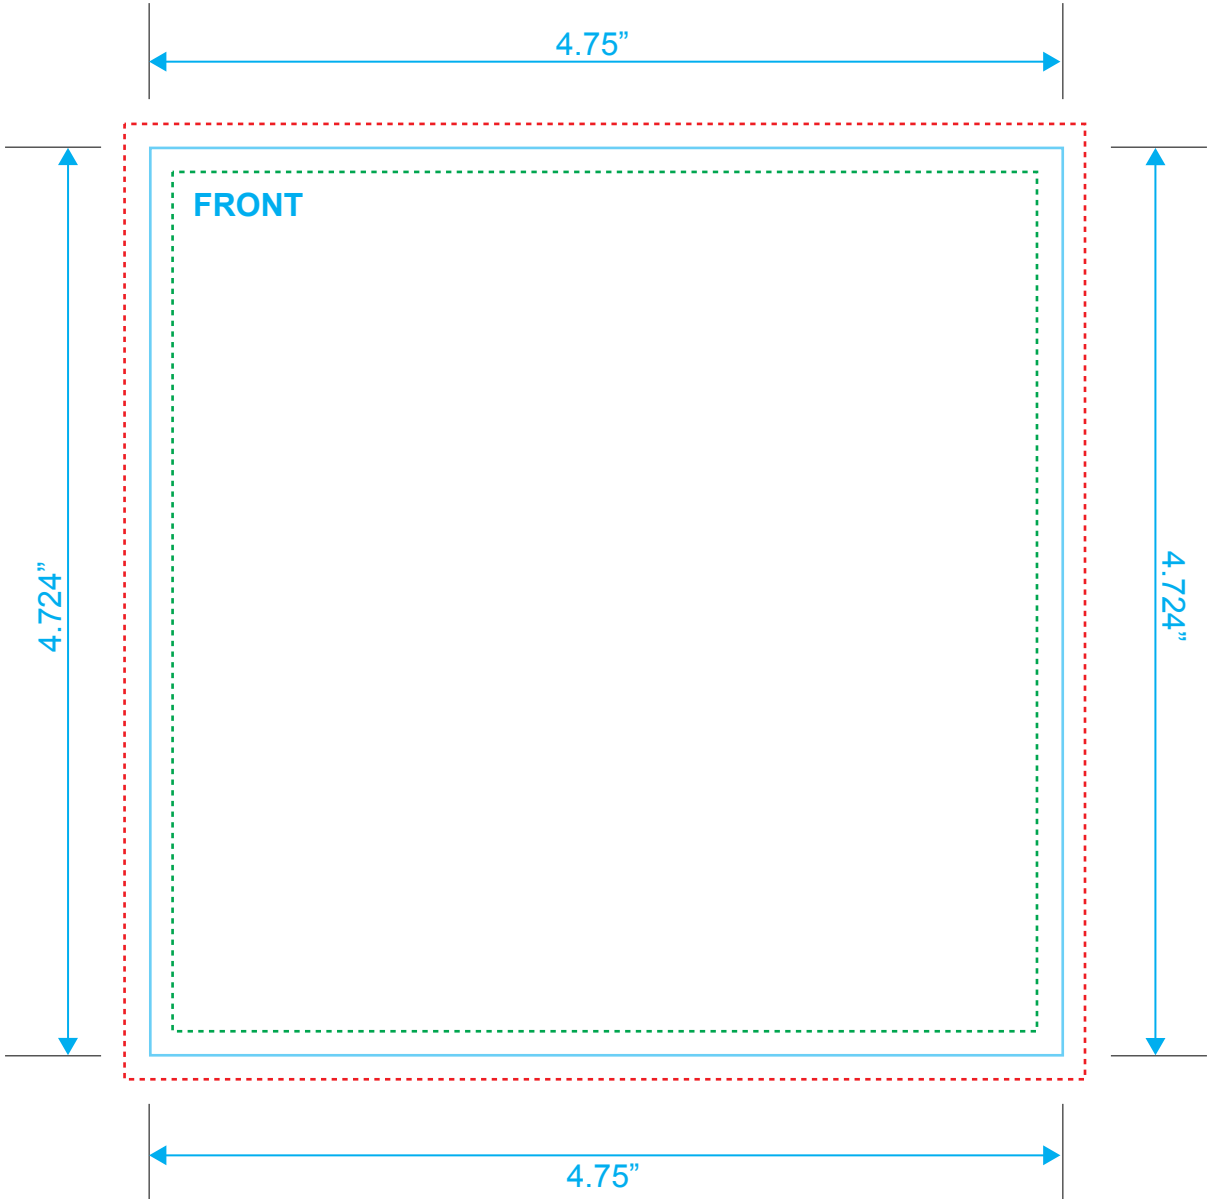

INSERT

Reference: Insert

Style: 1 Panel

Size: 4.75" x 4.724"

Type Safety 

Bleed Line 

Crop Line 

INSERT

Reference: Insert

Style: 1 Panel

Size: 4.75" x 4.724"

Type Safety 

Bleed Line 

Crop Line 