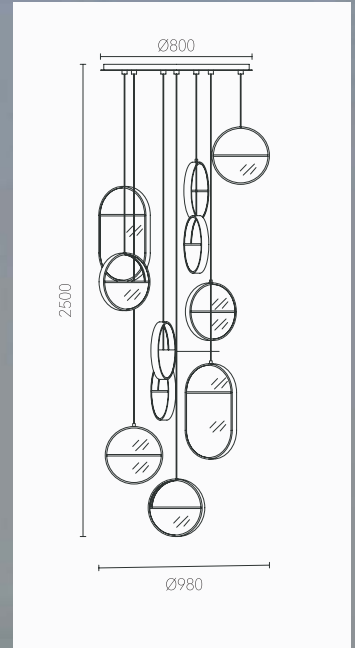

FD1921-9
"Pendant Lamp,
Brass in shining gold and glass(as picture)
G9-9x4W LED Bulb Excl"
L1080*W700*H380mm

FD2049-1E
"Pendant Lamp,
Iron in gold and alabaster and glass
LED-15W Incl"
D140*430mm

FD2049-1A
"Pendant Lamp,
Iron in gold and alabaster and glass
LED -30W Incl"
D140*730mm

FD2049-1A
"Pendant Lamp,
Iron in gold and black marble and glass
LED-15W Incl"
D140*430mm

FD2049-1E
"Pendant Lamp,
Iron in gold and black marble and glass
LED-15W Incl"
D140*430mm

FD2140-11
"Pendant Lamp,
Iron in black and marble
color as picture
LED-300W Incl"
W980*H2500mm