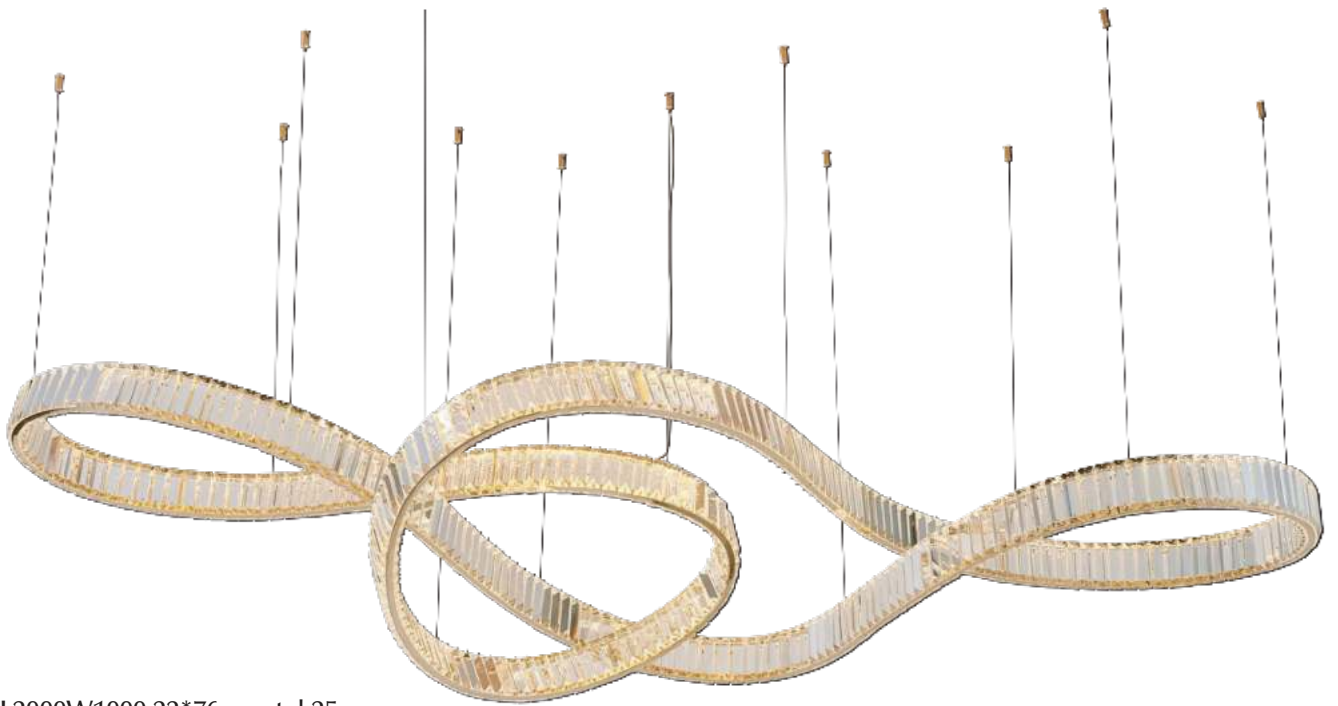

96352/L2000W1000 22*76 crystal:25pcs
LED Pendant light
L2000*W1000*H75
150W