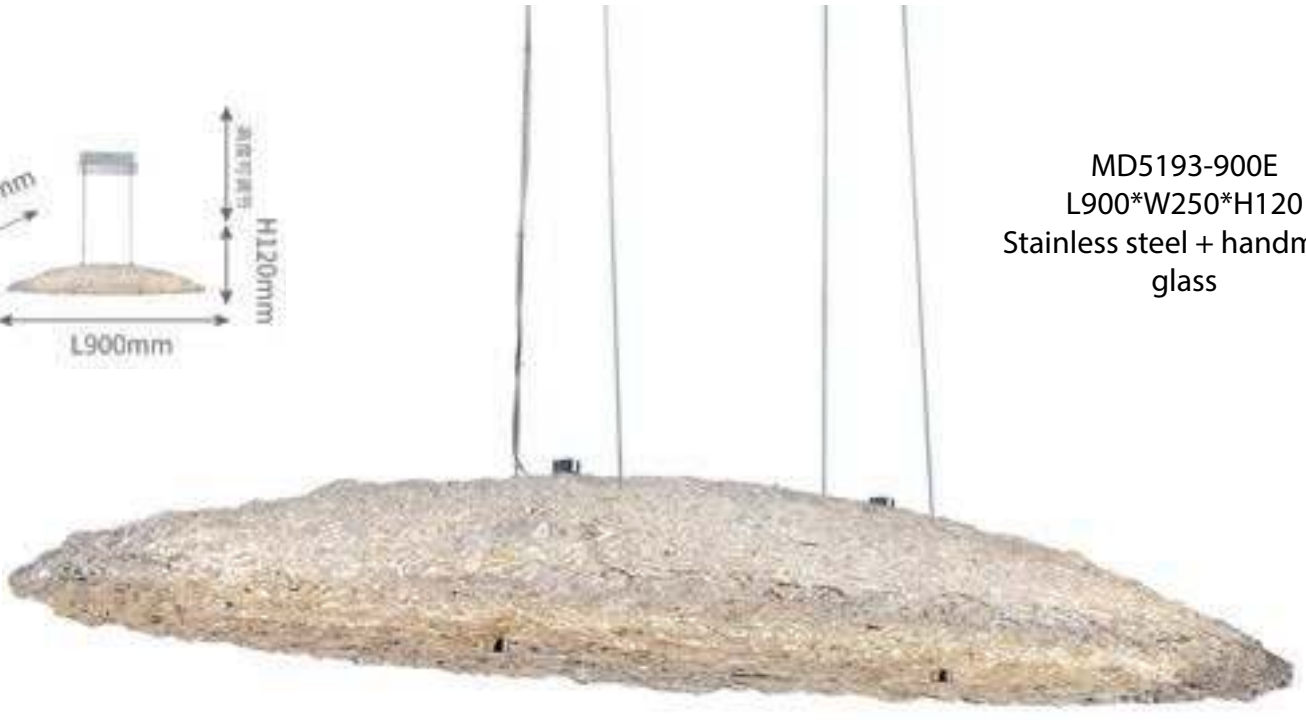

MD8866-3B
LED Pendant light
L1200*W500*H500
LED 12W

MD8866-3A
LED Pendant light
D600*H1500
LED 12W

MD8866-3C
LED Pendant light
L1000*W500*H800
LED 12W

MD5193-900E
L900*W250*H120
Stainless steel + handmade
glass