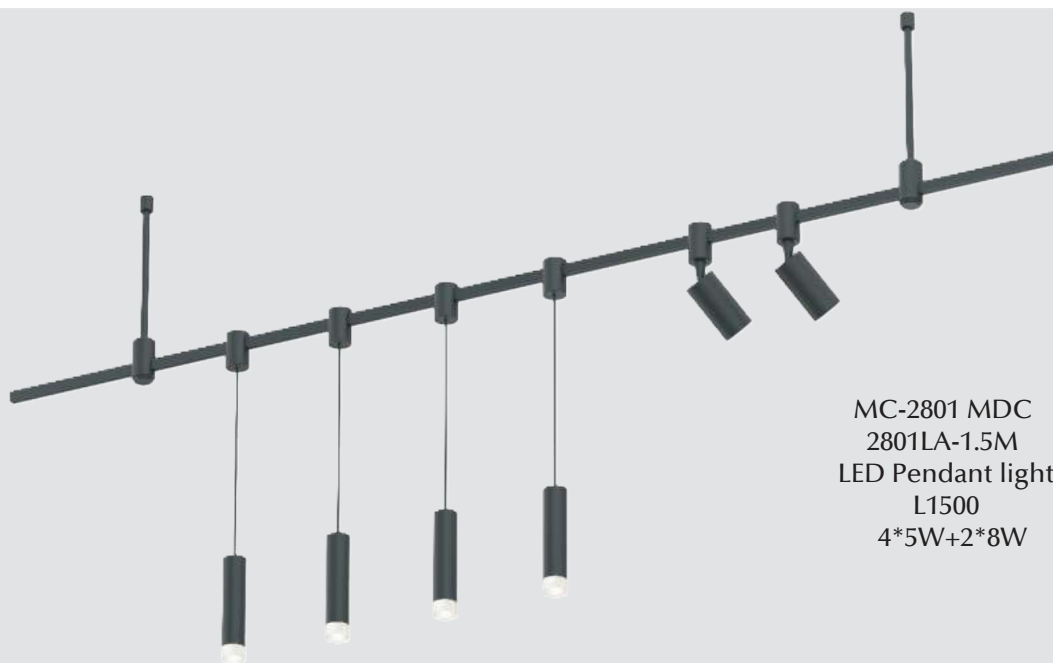

96338/10+514#(K9):50pcs
LED Pendant light
D1000*H450
180W

LT100NS-5M
LED Linear Light
L5000M
50W

LT100NS-10M
LED Linear Light
L1000M
100W

MC-2808 MDC
2805LE-0.8M
LED Pendant light
L:800*3 H:700
6*3W

MC-2801 MDC
2801LA-1.5M
LED Pendant light
L1500
4*5W+2*8W

P97044-12B
Pendant light
L1170*W340*H320

A large, horizontal pendant light fixture with a long, thin, rectangular metal canopy at the top. Two chains hang from the canopy, supporting a wide, cylindrical arrangement of numerous clear, faceted crystal prisms. The prisms are arranged in a dense, overlapping pattern, creating a shimmering effect. The light fixture is shown against a light gray background.