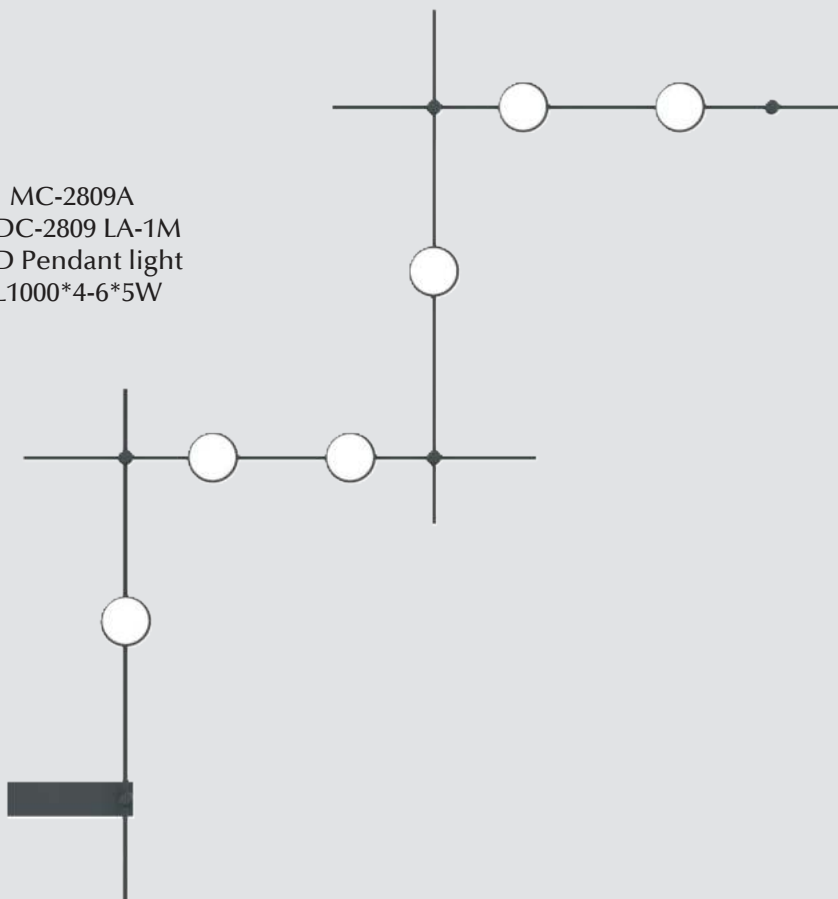

MC-2809A
MDC-2809 LA-1M
LED Pendant light
L1000*4-6*5W