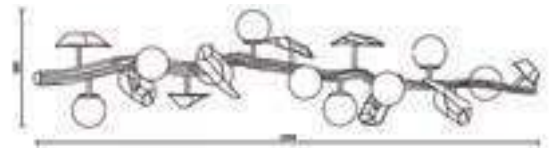

MD8131/9L
Pendant Light
W1500*E380*H1500mm