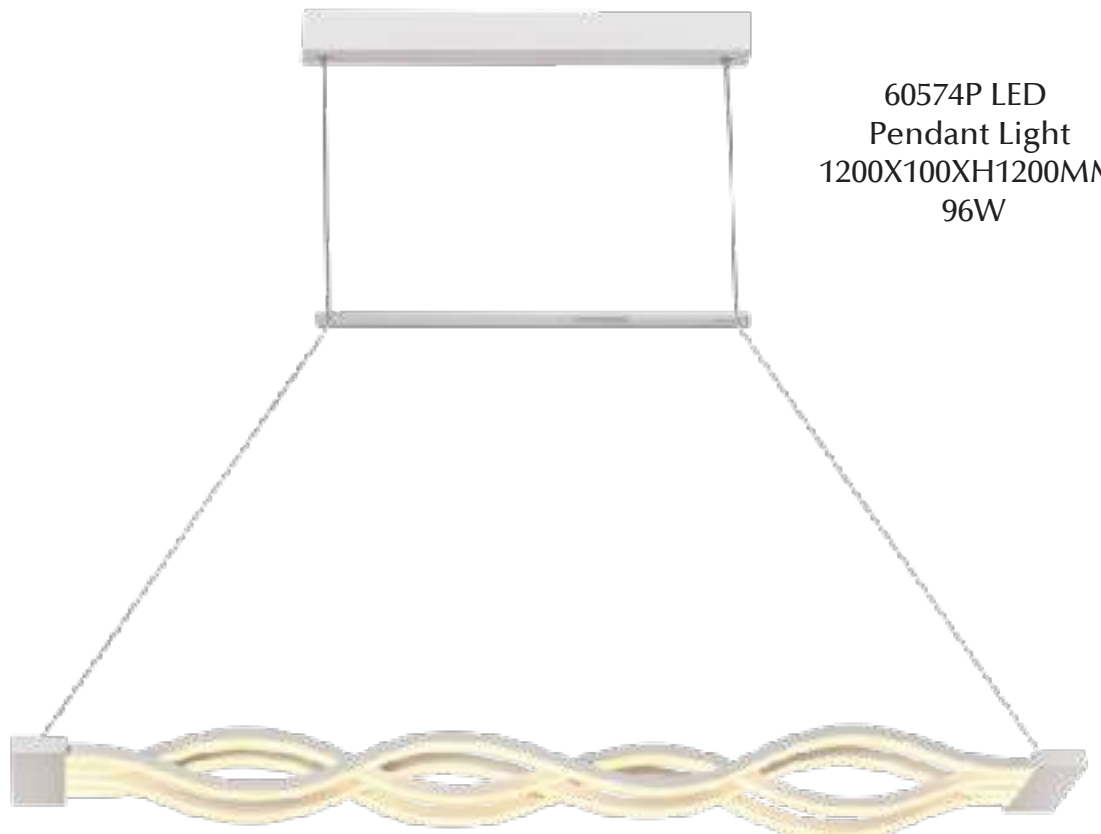

MB-77
Wall Light
1120*H1000

60574P LED
Pendant Light
1200X100XH1200MM
96W