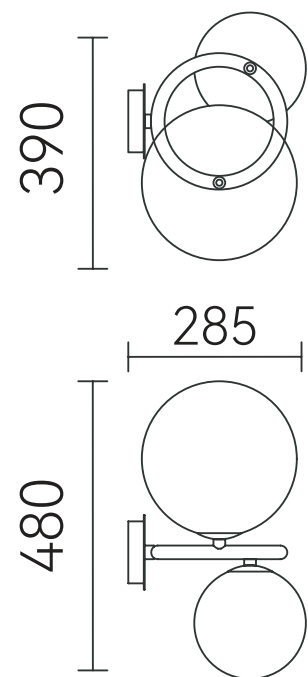

G9-9x4W LED Bulb Excl"

L1080*W700*H380mm

FD2210-1C

"Pendant Lamp,

Iron in grey black and glass in amber

D180*330mm

LED-6W Incl"

FD2210-1B

"Pendant Lamp,

Iron in grey black and glass in amber

LED-6W Incl"

D300*H270mm

FT2210-1
"Table Lamp,
Iron in grey black and glass in amber
LED-12W Incl"
D255*H460mm

FL2210-1
"Floor Lamp,
D350*H1400mm
Iron in grey black and glass in amber
LED-12W Incl"

FD1921-9
"Pendant Lamp,
Brass in shining gold and glass(as picture)
G9-9x4W LED Bulb Excl"
L1080*W700*H380mm

FD2049-1E
"Pendant Lamp,
Iron in gold and alabaster and glass
LED-15W Incl"
D140*430mm

FD2049-1A
"Pendant Lamp,
Iron in gold and alabaster and glass
LED -30W Incl"
D140*730mm