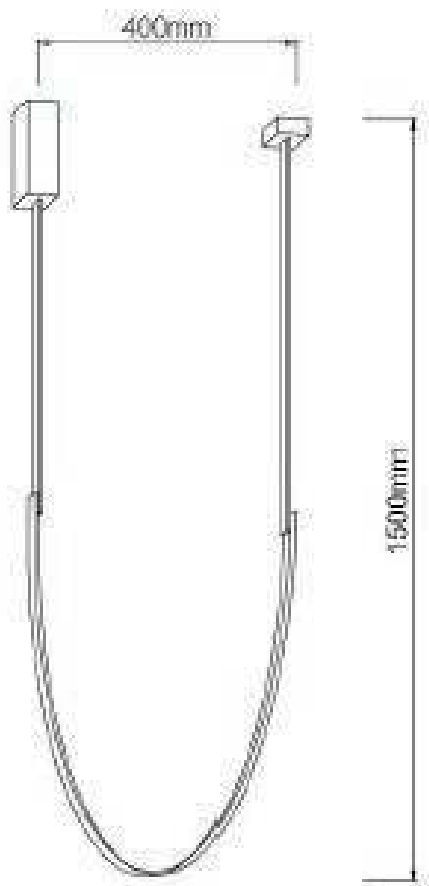

KL 7014/4000
LED Pendant light
L4000*7 Lights LED

KL 7014/5000
LED Pendant light
L5000*7 Lights LED

KL 7015/400
LED Pendant light
400*1500
LED

KL 7015/500
LED Pendant light
500*2000
LED

KL 7015/600
LED Pendant light
600*3000
LED