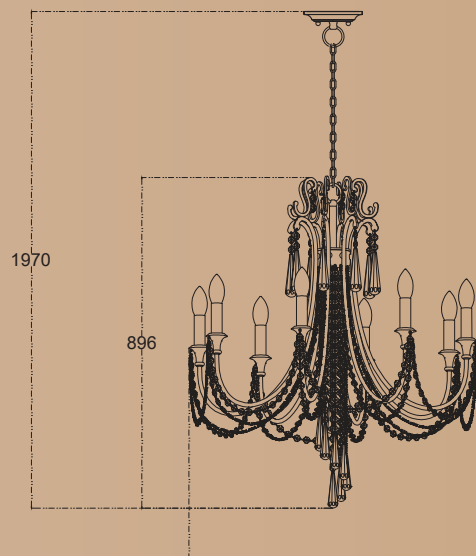

P96170-9PN
Pendant light
D810*H350

P96170-9AB
Pendant light
D810*H350