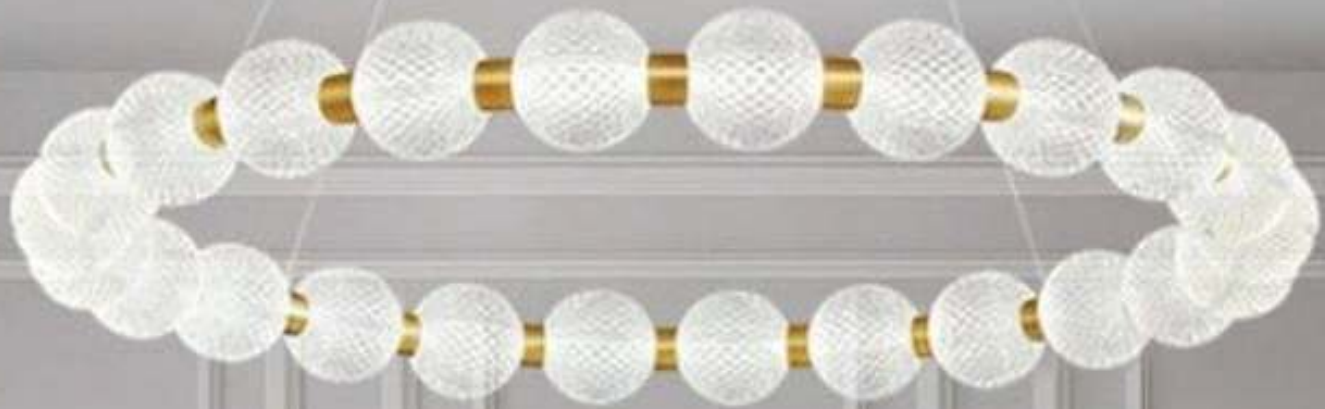

82056-12
LED Pendant light
W830*H250 LED

82056-12
LED Pendant light
W830*H250 LED

82058-10+5
LED Pendant light
D850*250
LED180W

82058-8
LED Pendant light
L1100*H250
LED96W

H502-600
LED Pendant light
D600*H80mm
led 2700k 20w