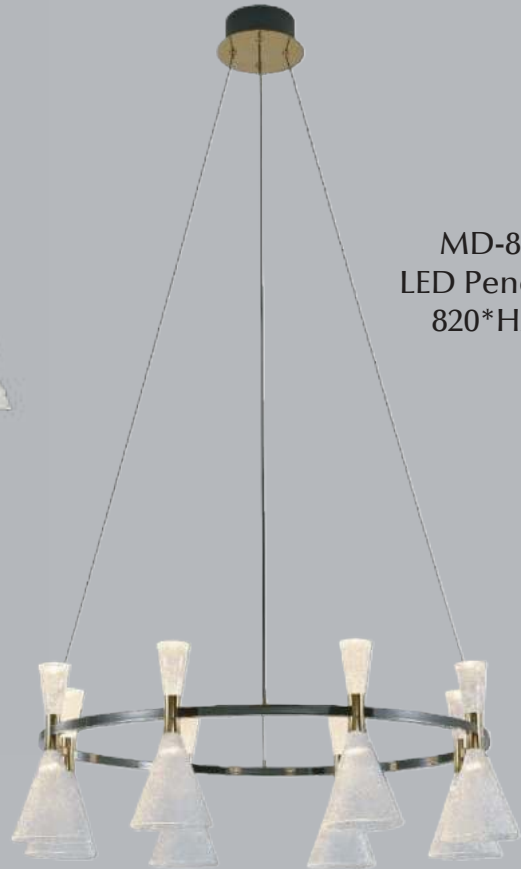

P97044-12B
Pendant light
L1170*W340*H320

A large, horizontal pendant light fixture with a long, thin, rectangular metal canopy at the top. Two chains hang from the canopy, supporting a wide, cylindrical arrangement of numerous clear, faceted crystal prisms. The prisms are arranged in a dense, overlapping pattern, creating a shimmering effect. The light fixture is shown against a light gray background.

P97022-12
Pendant light
D580*H900

W97044-2
Wall light
L330*W210*H450

MB-8055/1L
LED Wall Light
120*W160*H260mm

MD-8055/5L
LED Pendant light
120*L1000*H260mm

MD-8055/8L
LED Pendant light
820*H260mm

MC-2804
MDC-2805 LF-0.8M
LED Pendant light
L800*3 H700
6*3W

MC-2805
MDC-2807 LA-0.8M
LED Pendant light
L800*3-9*3W

MC-2807
MDC-2807 RA-0.8M
LED Pendant light
D800-8*3W

MCF-0368-1600
F0368-1600A LED Floor
Lamp 110*1740MM
19W
35560

MCF-0368-2000
F0368-2000A LED Floor
Lamp 110*2140MM
24W