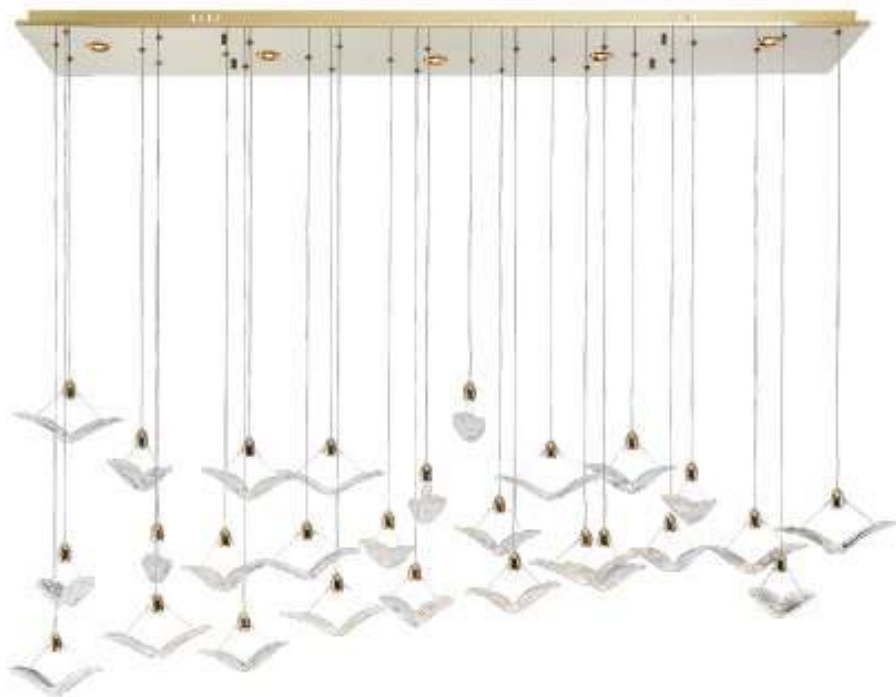

MB5201-750
W150*H750*E85
Alloy + Stainless Steel

V66
L1800*W400*H500MM
GU10*12

MB5173-300
D300
handmade glass

MB5173-180
D180
handmade glass

MB5173-250
D250
handmade glass

MD5162-16D
D705xH755
Stainless Steel + Glass