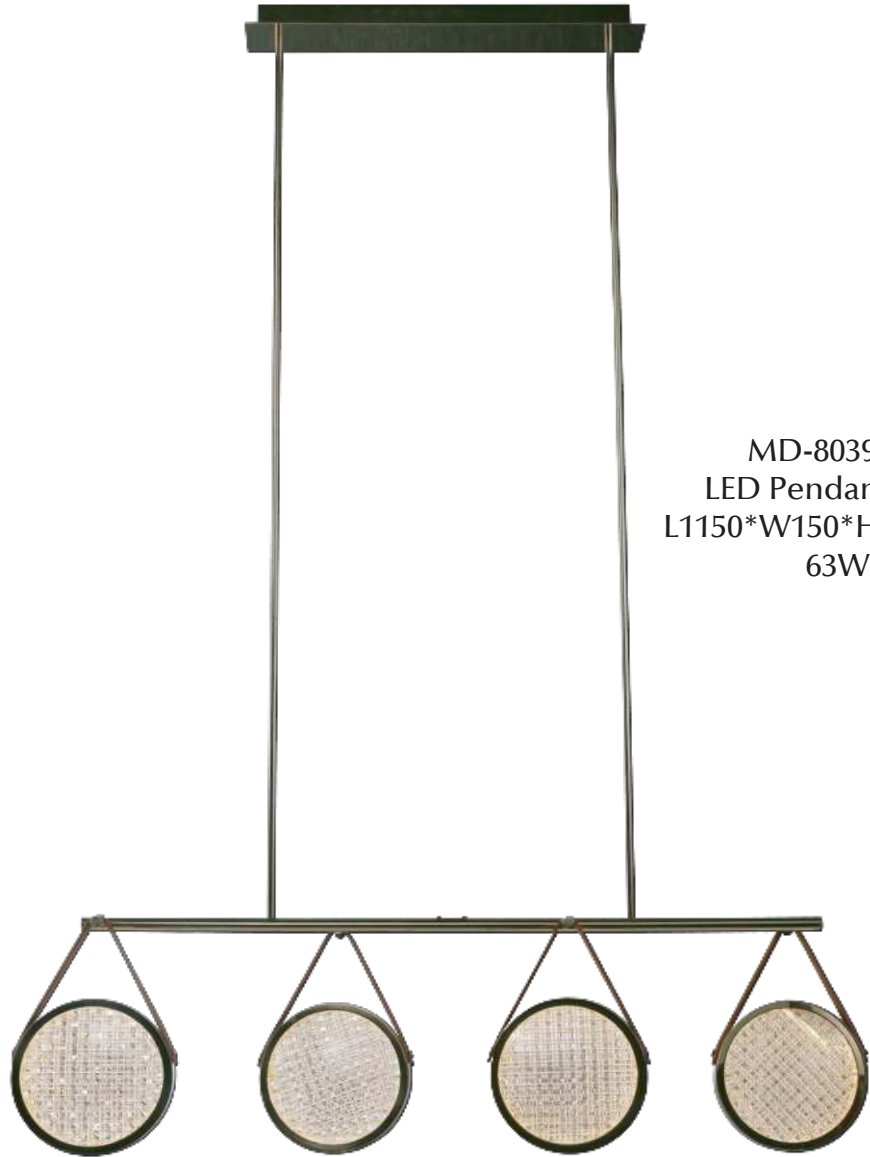

P97044-12B
Pendant light
L1170*W340*H320

A large, horizontal pendant light fixture with a long, thin, rectangular metal canopy at the top. Two chains hang from the canopy, supporting a wide, cylindrical arrangement of numerous clear, faceted crystal prisms. The prisms are arranged in a dense, overlapping pattern, creating a shimmering effect. The light fixture is shown against a light gray background.

P90080-8
Pendant Light
D670*H870

P96170-9PN
Pendant light
D810*H350

P96170-9AB
Pendant light
D810*H350

ML83031/11
LED Floor Lamp
400*H1600

MD-8039-4L
LED Pendant light
L1150*W150*H1600MM
63W

MD83032/7
LED Pendant light
1400*230*H1200

ML8039-1L
LED Pendant light
300*260*H1600MM
20W

MD83013/300
LED Pendant light
300*465

MD8071-A
LED Pendant light
mm

MD8071-B
LED Pendant light
400*H245mm

MD-8056
AMBER
LED Pendant light
D320*H460MM

MD-8056
CLEAR
LED Pendant light
D320*H460MM