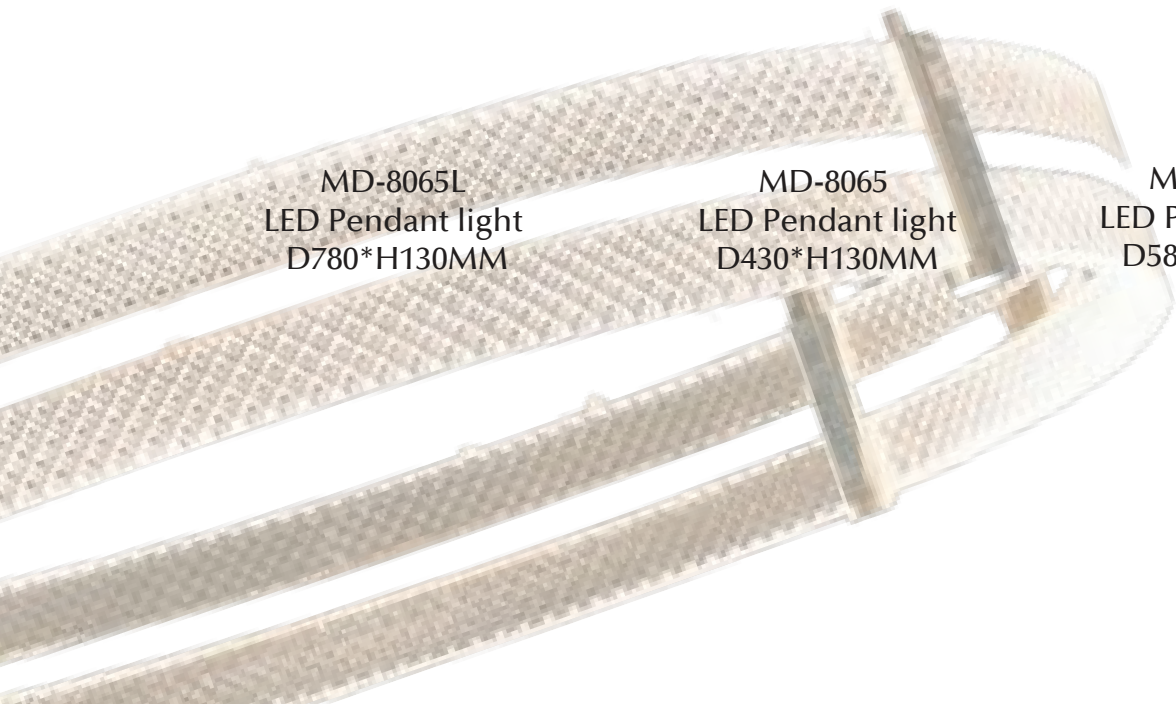

MD-8065L
LED Pendant light
D780*H130MM

MD-8065
LED Pendant light
D430*H130MM

MD-8065M
LED Pendant light
D580*H130MM