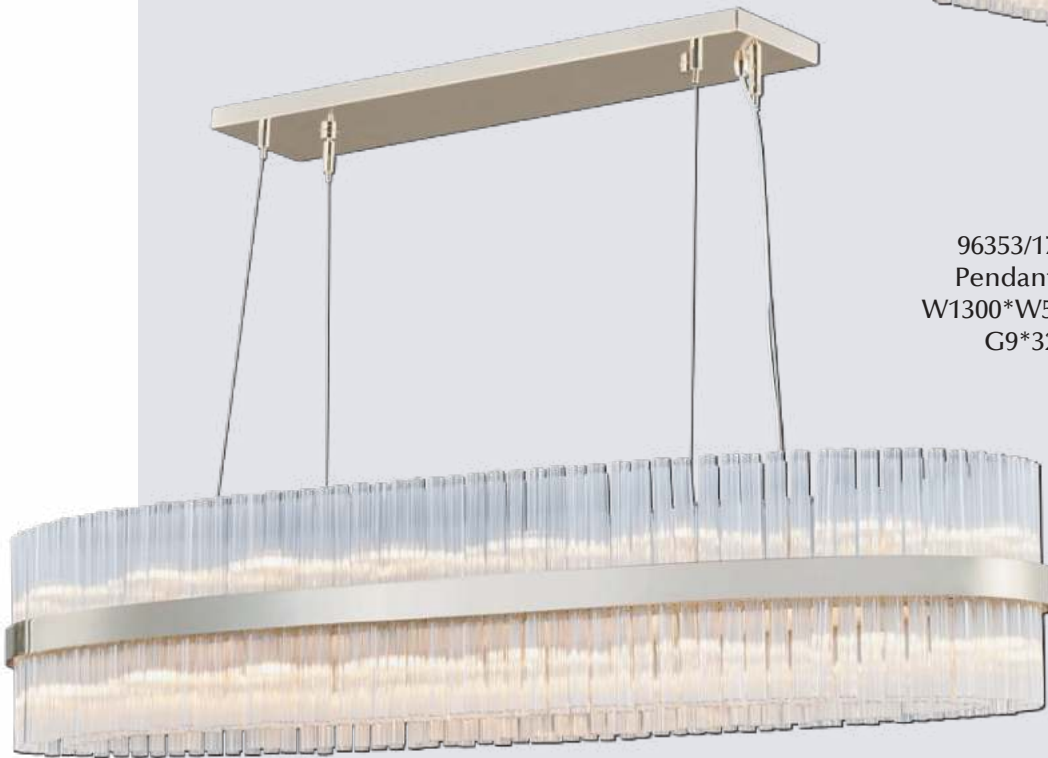

96353/17+17C
Pendant Light
W1300*W500*H250
G9*32pcs