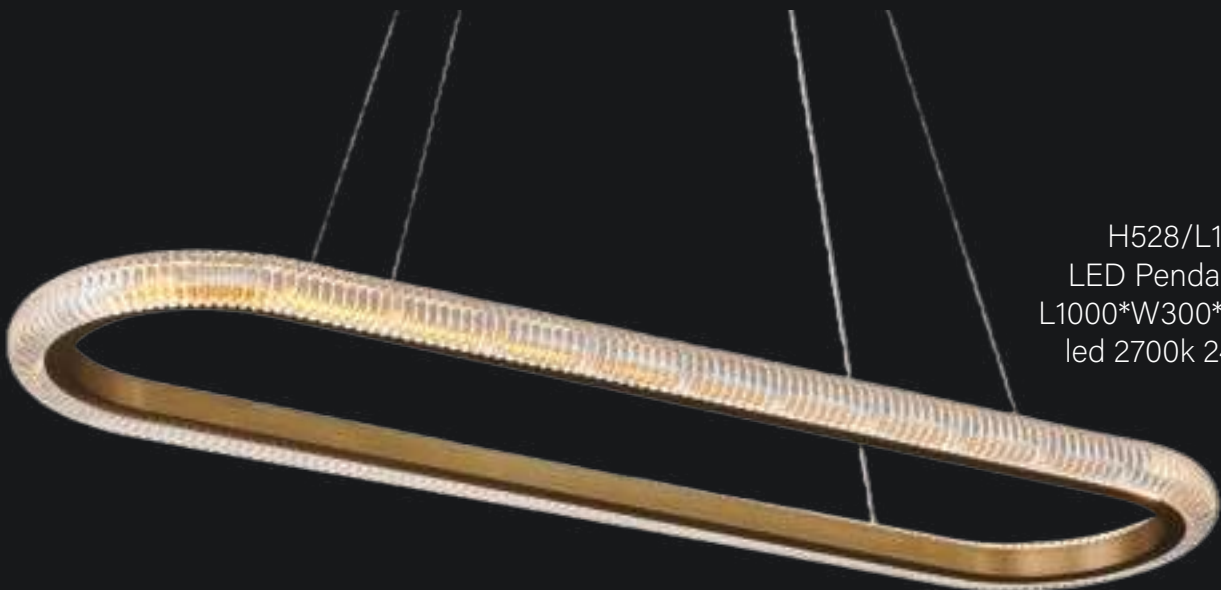

PLPB321-5
D320*H720MM
LED
BLACK

PLP8321
D520*H520MM
LED
BLACK

PLP8321
D520*H520MM
LED
WHITE

H528/600
LED Pendant light
D600*H60mm
led 2700k 24v 30w

H528/800
LED Pendant light
D800*H60mm
led 2700k 24v 30w

H528/L1000
LED Pendant light
L1000*W300*H60m m
led 2700k 24v 45w

H529/1000
LED Pendant light
D1000*H100mm
led 2700k 24v 100w

H529/800
LED Pendant light
D800*H100mm
led 2700k 24v 100w

H529/600
LED Pendant light
D600*H100mm
led 2700k 24v 60w

H527/600
LED Pendant light
D600*H80mm
led 2700k 24v 30w

H527/800
LED Pendant light
D800*H80mm
led 2700k 24v 45w

H504/800 meanwell
LED Pendant light
800mm
LED 2700K 24V 150W

H505/L1800 meanwell
LED Pendant light
L1800*W100*H550m m
led 2700k 24v 75w

H505/800 meanwell
LED Pendant light
D800*H550m0
led 2700k 24v 100w