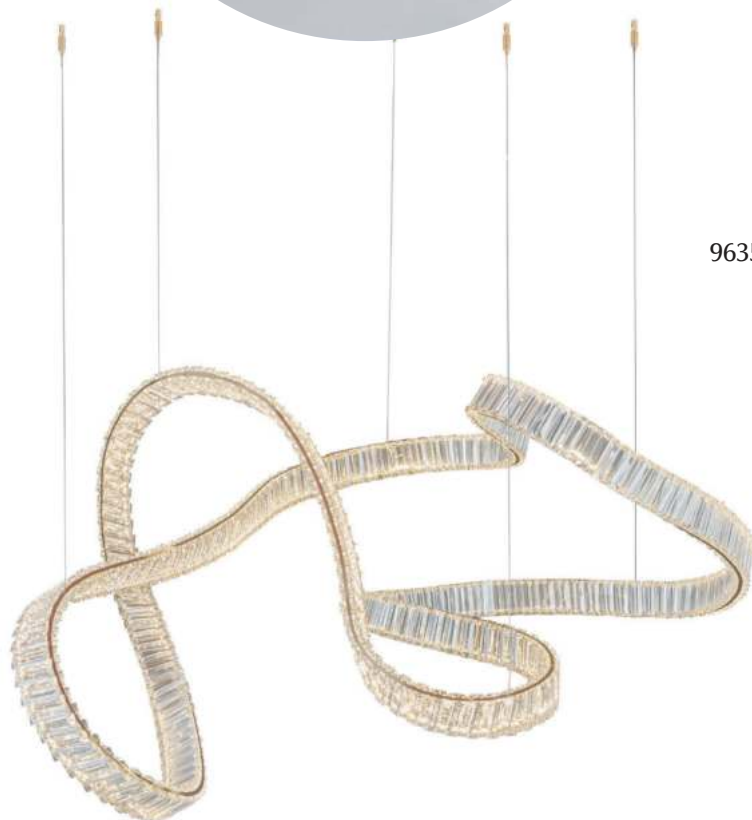

96353/16+16 square
Pendant Light
W600*W600*H250
G9*32pcs

96353/17+17C
Pendant Light
W1300*W500*H250
G9*32pcs

96352/L2000W1000 22*76 crystal:25pcs
LED Pendant light
L2000*W1000*H75
150W

96352/1350 22*76 crystal:25pcs
LED Pendant light
L1350*W1300*H75
150W

P97044-12B
Pendant light
L1170*W340*H320

A large, horizontal pendant light fixture with a long, thin, rectangular metal canopy at the top. Two chains hang from the canopy, supporting a wide, cylindrical arrangement of numerous clear, faceted crystal prisms. The prisms are arranged in a dense, overlapping pattern, creating a shimmering effect. The light fixture is shown against a light gray background.