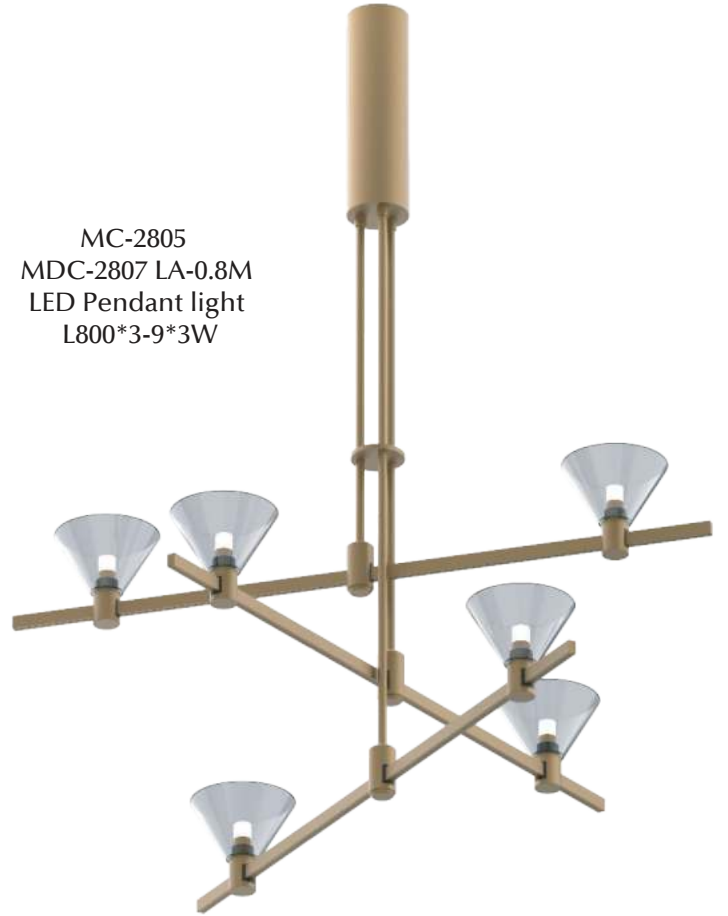

96338/10+514#(K9):50pcs
LED Pendant light
D1000*H450
180W

LT100NS-5M
LED Linear Light
L5000M
50W

LT100NS-10M
LED Linear Light
L1000M
100W

MC-2808 MDC
2805LE-0.8M
LED Pendant light
L:800*3 H:700
6*3W

MC-2801 MDC
2801LA-1.5M
LED Pendant light
L1500
4*5W+2*8W

P97044-12B
Pendant light
L1170*W340*H320

A large, horizontal pendant light fixture with a long, thin, rectangular metal canopy at the top. Two chains hang from the canopy, supporting a wide, cylindrical arrangement of numerous clear, faceted crystal prisms. The prisms are arranged in a dense, overlapping pattern, creating a shimmering effect. The light fixture is shown against a light gray background.

P97022-12
Pendant light
D580*H900

W97044-2
Wall light
L330*W210*H450

MB-8055/1L
LED Wall Light
120*W160*H260mm

MD-8055/5L
LED Pendant light
120*L1000*H260mm

MD-8055/8L
LED Pendant light
820*H260mm

MC-2804
MDC-2805 LF-0.8M
LED Pendant light
L800*3 H700
6*3W

MC-2805
MDC-2807 LA-0.8M
LED Pendant light
L800*3-9*3W

MC-2807
MDC-2807 RA-0.8M
LED Pendant light
D800-8*3W

MCF-0368-1600
F0368-1600A LED Floor
Lamp 110*1740MM
19W
35560

MCF-0368-2000
F0368-2000A LED Floor
Lamp 110*2140MM
24W