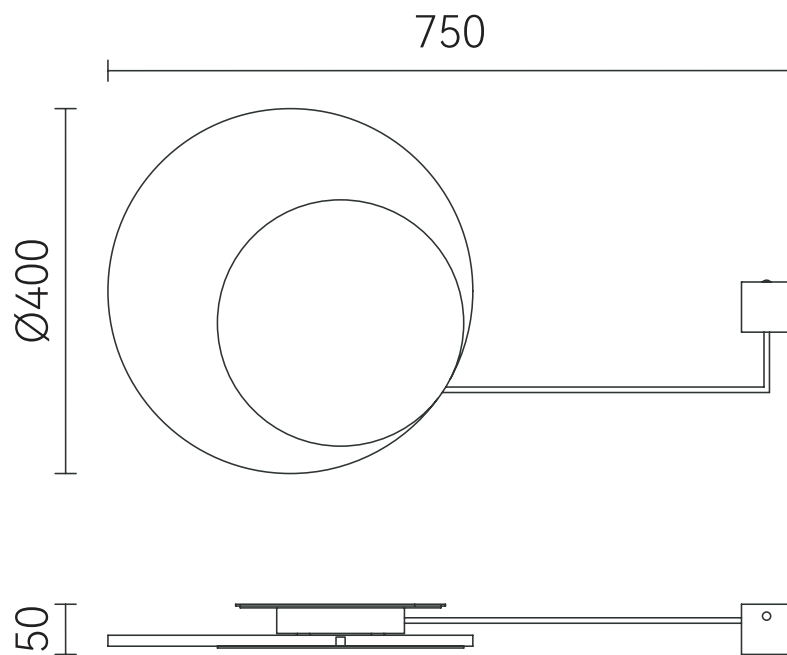

FB2145-1AS
"Pendant Lamp,
Iron in black and marble
color as picture
LED-300W Incl"
W980*H2500mm