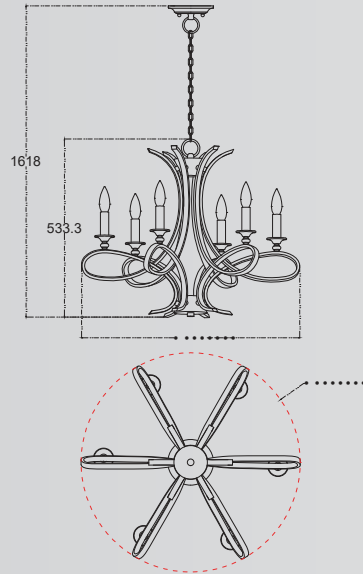

P97044-12B
Pendant light
L1170*W340*H320

A large, horizontal pendant light fixture with a long, thin, rectangular metal canopy at the top. Two chains hang from the canopy, supporting a wide, cylindrical arrangement of numerous clear, faceted crystal prisms. The prisms are arranged in a dense, overlapping pattern, creating a shimmering effect. The light fixture is shown against a light gray background.

MC-2805
MDC-2807 LA-0.8M
LED Pendant light
L800*3-9*3W

MC-2807
MDC-2807 RA-0.8M
LED Pendant light
D800-8*3W

MCF-0368-1600
F0368-1600A LED Floor
Lamp 110*1740MM
19W
35560

MCF-0368-2000
F0368-2000A LED Floor
Lamp 110*2140MM
24W

MCP-0365
P0364-800B
LED Pendant Light
805*H13
H1500MM
13W

MCP-0364
P0364-1200C
LED Pendant Light
11*H1210
H2500MM
13W

MC-2809A
MDC-2809 LA-1M
LED Pendant light
L1000*4-6*5W

P90080-6
Pendant light
D600*H530

P90080-8
Pendant Light
D670*H870

P96170-9PN
Pendant light
D810*H350

P96170-9AB
Pendant light
D810*H350

ML83031/11
LED Floor Lamp
400*H1600

MD-8039-4L
LED Pendant light
L1150*W150*H1600MM
63W

MD83032/7
LED Pendant light
1400*230*H1200