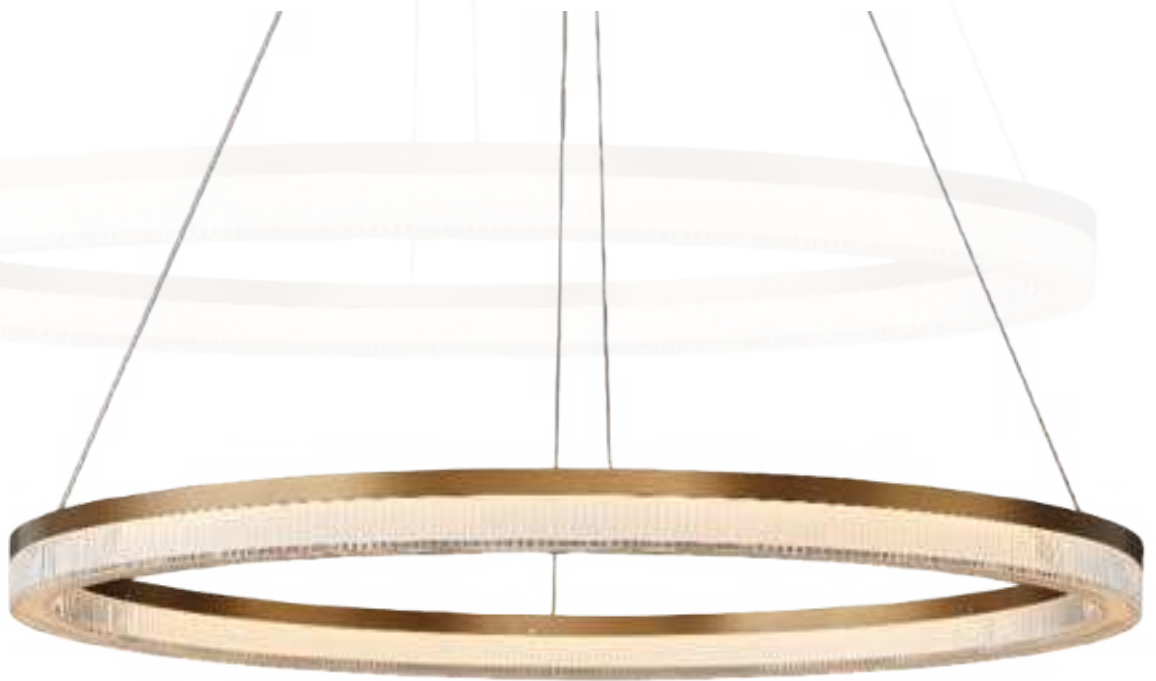

H529/1000
LED Pendant light
D1000*H100mm
led 2700k 24v 100w

H529/800
LED Pendant light
D800*H100mm
led 2700k 24v 100w

H529/600
LED Pendant light
D600*H100mm
led 2700k 24v 60w

H527/600
LED Pendant light
D600*H80mm
led 2700k 24v 30w

H527/800
LED Pendant light
D800*H80mm
led 2700k 24v 45w

H504/800 meanwell
LED Pendant light
800mm
LED 2700K 24V 150W

H505/L1800 meanwell
LED Pendant light
L1800*W100*H550m m
led 2700k 24v 75w

H505/800 meanwell
LED Pendant light
D800*H550m0
led 2700k 24v 100w