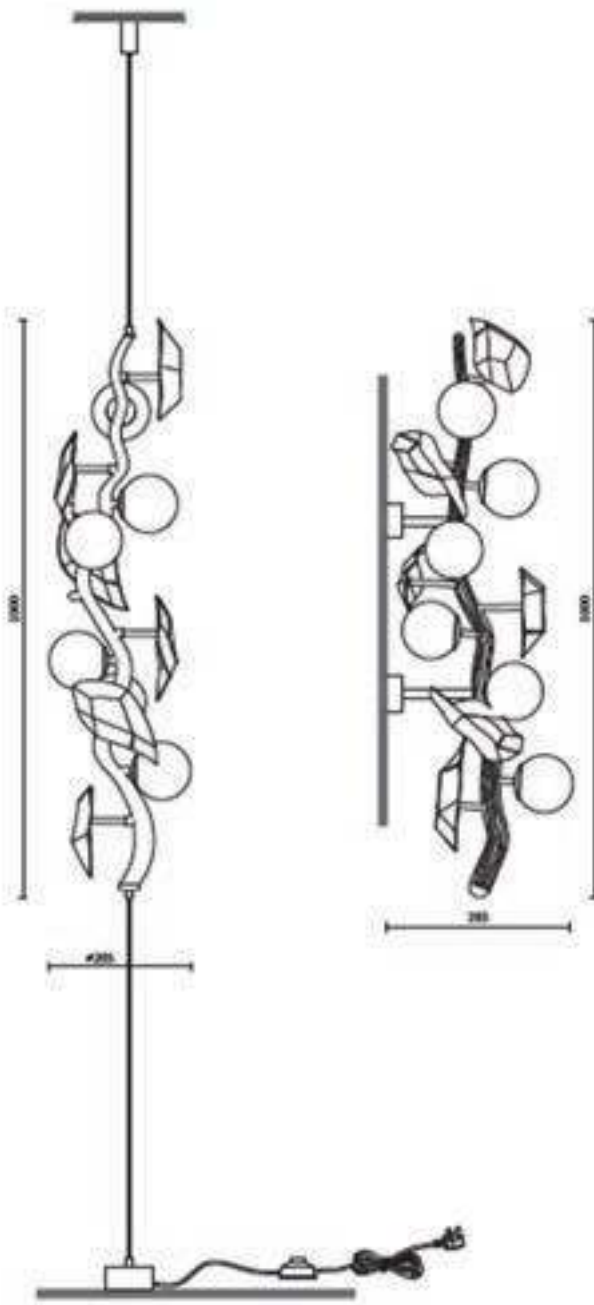

MD8131/6L
Wall Light
W380*H1500MM