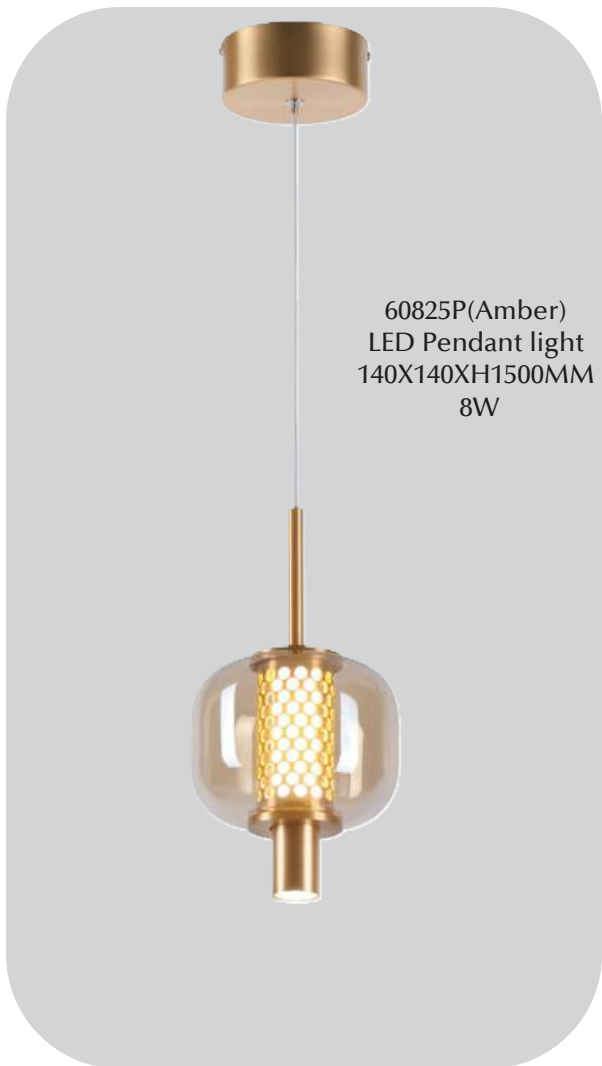

P97044-12B
Pendant light
L1170*W340*H320

A large, horizontal pendant light fixture with a long, thin, rectangular metal canopy at the top. Two chains hang from the canopy, supporting a wide, cylindrical arrangement of numerous clear, faceted crystal prisms. The prisms are arranged in a dense, overlapping pattern, creating a shimmering effect. The light fixture is shown against a light gray background.

ML8039-1L
LED Pendant light
300*260*H1600MM
20W

MD83013/300
LED Pendant light
300*465

MD8071-A
LED Pendant light
mm

MD8071-B
LED Pendant light
400*H245mm

MD-8056
AMBER
LED Pendant light
D320*H460MM

MD-8056
CLEAR
LED Pendant light
D320*H460MM

MD-8088
LED Pendant light
D125*H390MM

MD-8088
LED pendant light
D125*H220MM

60834(Amber)
LED Wall light
140X190XH195MM
8W

60834(Smoke)
LED Wall light
140X190XH195MM
8W

60826P
LED Pendant light
1200X140XH1500MM

60825P(Amber)
LED Pendant light
140X140XH1500MM
8W

60825P(Smoke)
LED Pendant light
140X140XH1500MM
8W

60244P LED
Pendant Light
1200X120XH1500MM
38W

60574P LED
Pendant Light
1200X100XH1200MM
96W

MB-77
Wall Light
1120*H1000