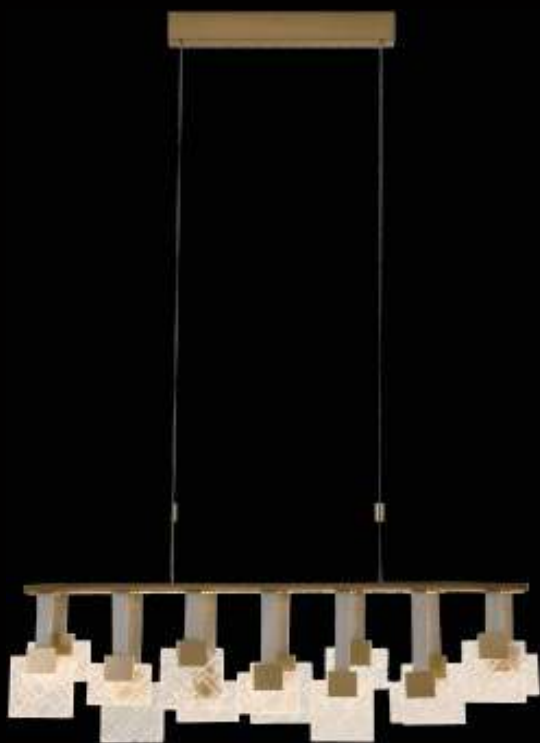

CL-03T-1 S
Table Light
326*260*328Hmm
E27*1

MD83004/3A
LED Pendant light
D350*H1000MM

P313
D300 LED 1500

P313
D300 LED 1500

ML83004/4
LED Floor Lamp
W280*H1600

MD83004/1
LED Pendant light
360*H1000

The image shows a modern LED pendant light. It features a long, thin, vertical rod that tapers slightly towards the top. At the bottom of the rod is a circular, disc-shaped light fixture. The light fixture has a metallic, brushed finish and a central circular opening. The light fixture is illuminated from within, casting a warm, yellowish glow. The background is solid black.

MB83004/1
LED Wall Light
290*H1200*S115

The image shows a modern LED wall light. It consists of a long, thin, vertical rod with a metallic, brushed finish. The rod is mounted to a wall with two circular brackets. At the top of the rod is a circular, disc-shaped light fixture, similar in design to the pendant light. The light fixture is illuminated from within, casting a warm, yellowish glow. The background is solid black.