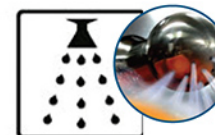

Automatic Shower (Standard)
More hygienic juicers with our unique self-cleaning automatic shower system and fully isolated juicing area avoiding any ingress of exterior elements.