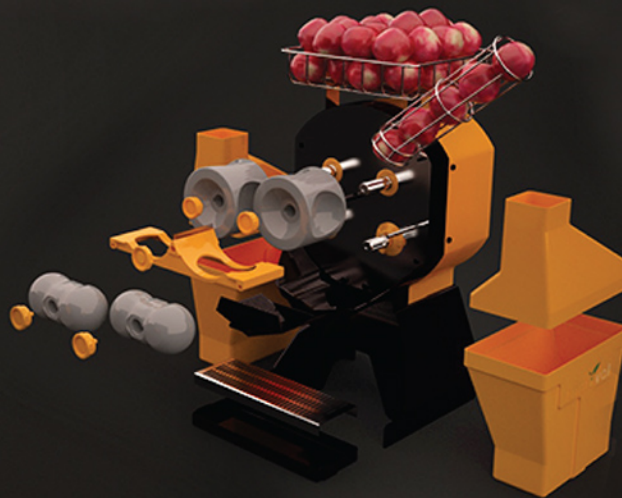

BIG BASIC

TECHNICAL SPECIFICATIONS

ITEM NUMBER	41965
MODEL	JE-ES-0028-BB
POWER	0.75 HP / 0.56 kW
FRUIT DIAMETER	3" - 3.8" / 75mm-95mm
FEEDER CAPACITY	6 Fruits
PEEL BUCKET	20 kg. / 44 lbs.
PRODUCTION	28 fruits per minute
ELECTRICAL	115V / 60Hz / 1
CURRENT	4.1 / 3.7 A - 9 / 8.6 A
DIMENSIONS (DWH)	17" x 28.7" x 33.8" / 43mm x 730mm x 860mm
WEIGHT	42.6 kg. / 93.9 lbs.

NELLA

Equipped with a 0.75 HP motor and gears of steel, this juicer is certainly is durable and robust for commercial applications. Easy to clean and maintain.

OPTIONS

Self Service Stand
Compatible for FAST TOP with self tap and big capacity juice filter

Cooled Dispenser Stand
Compatible for TOP and FASTOP with no self tap and big capacity juice filter

Dispenser Stand
Compatible for TOP and FASTOP with no self tap and big capacity juice filter

1) Necessary option
2) Impossible combination

Juice Level Detector
With this system, you can always count on the number of liters of fresh orange juice. This system is ideal for self-service and larger volume operations.

Big Capacity Juice Filter
The juice tray has a big filter with high capacity, double-curved design and a pulp moving stick. This option allows squeezing more than 20 liters of juice without cleaning the filter.