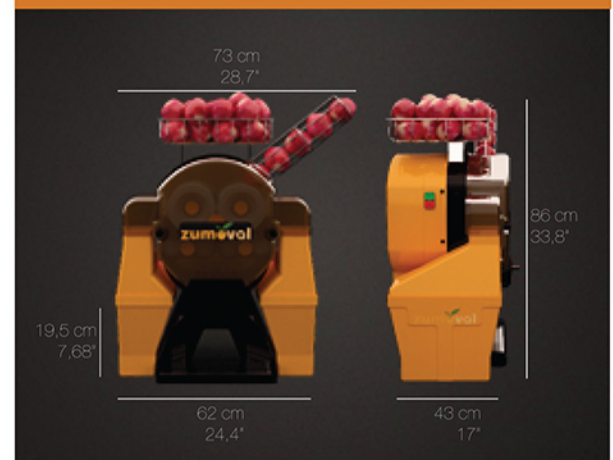

TECHNICAL DIMENSIONS

NELLA

Telephone: 416-740-2424
Email: help@nellaonline.com
Website: www.nellaonline.com