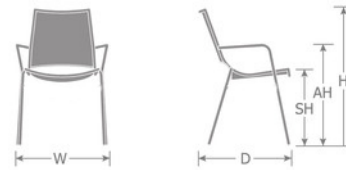

DETAILS

H	W	D	SH	AH	Lbs
34"	23"	23"	18"	26"	13

Outdoor/Indoor Stacking Armchair

E-coated powder coat finish

Frame: Tubular Steel

Seat/Back: Small Interlace Steel Mesh

Stackability: 8

SHIPPING

Master Pack Quantity: 4

Master Pack Dimensions: 40"x28"x26"

Master Pack Weight: 60 Lbs.

Density: 5.1

Master Cartons/Pallet: 6

Freight Class: 250

FOB: PA 17042

Quick Ship Finishes: