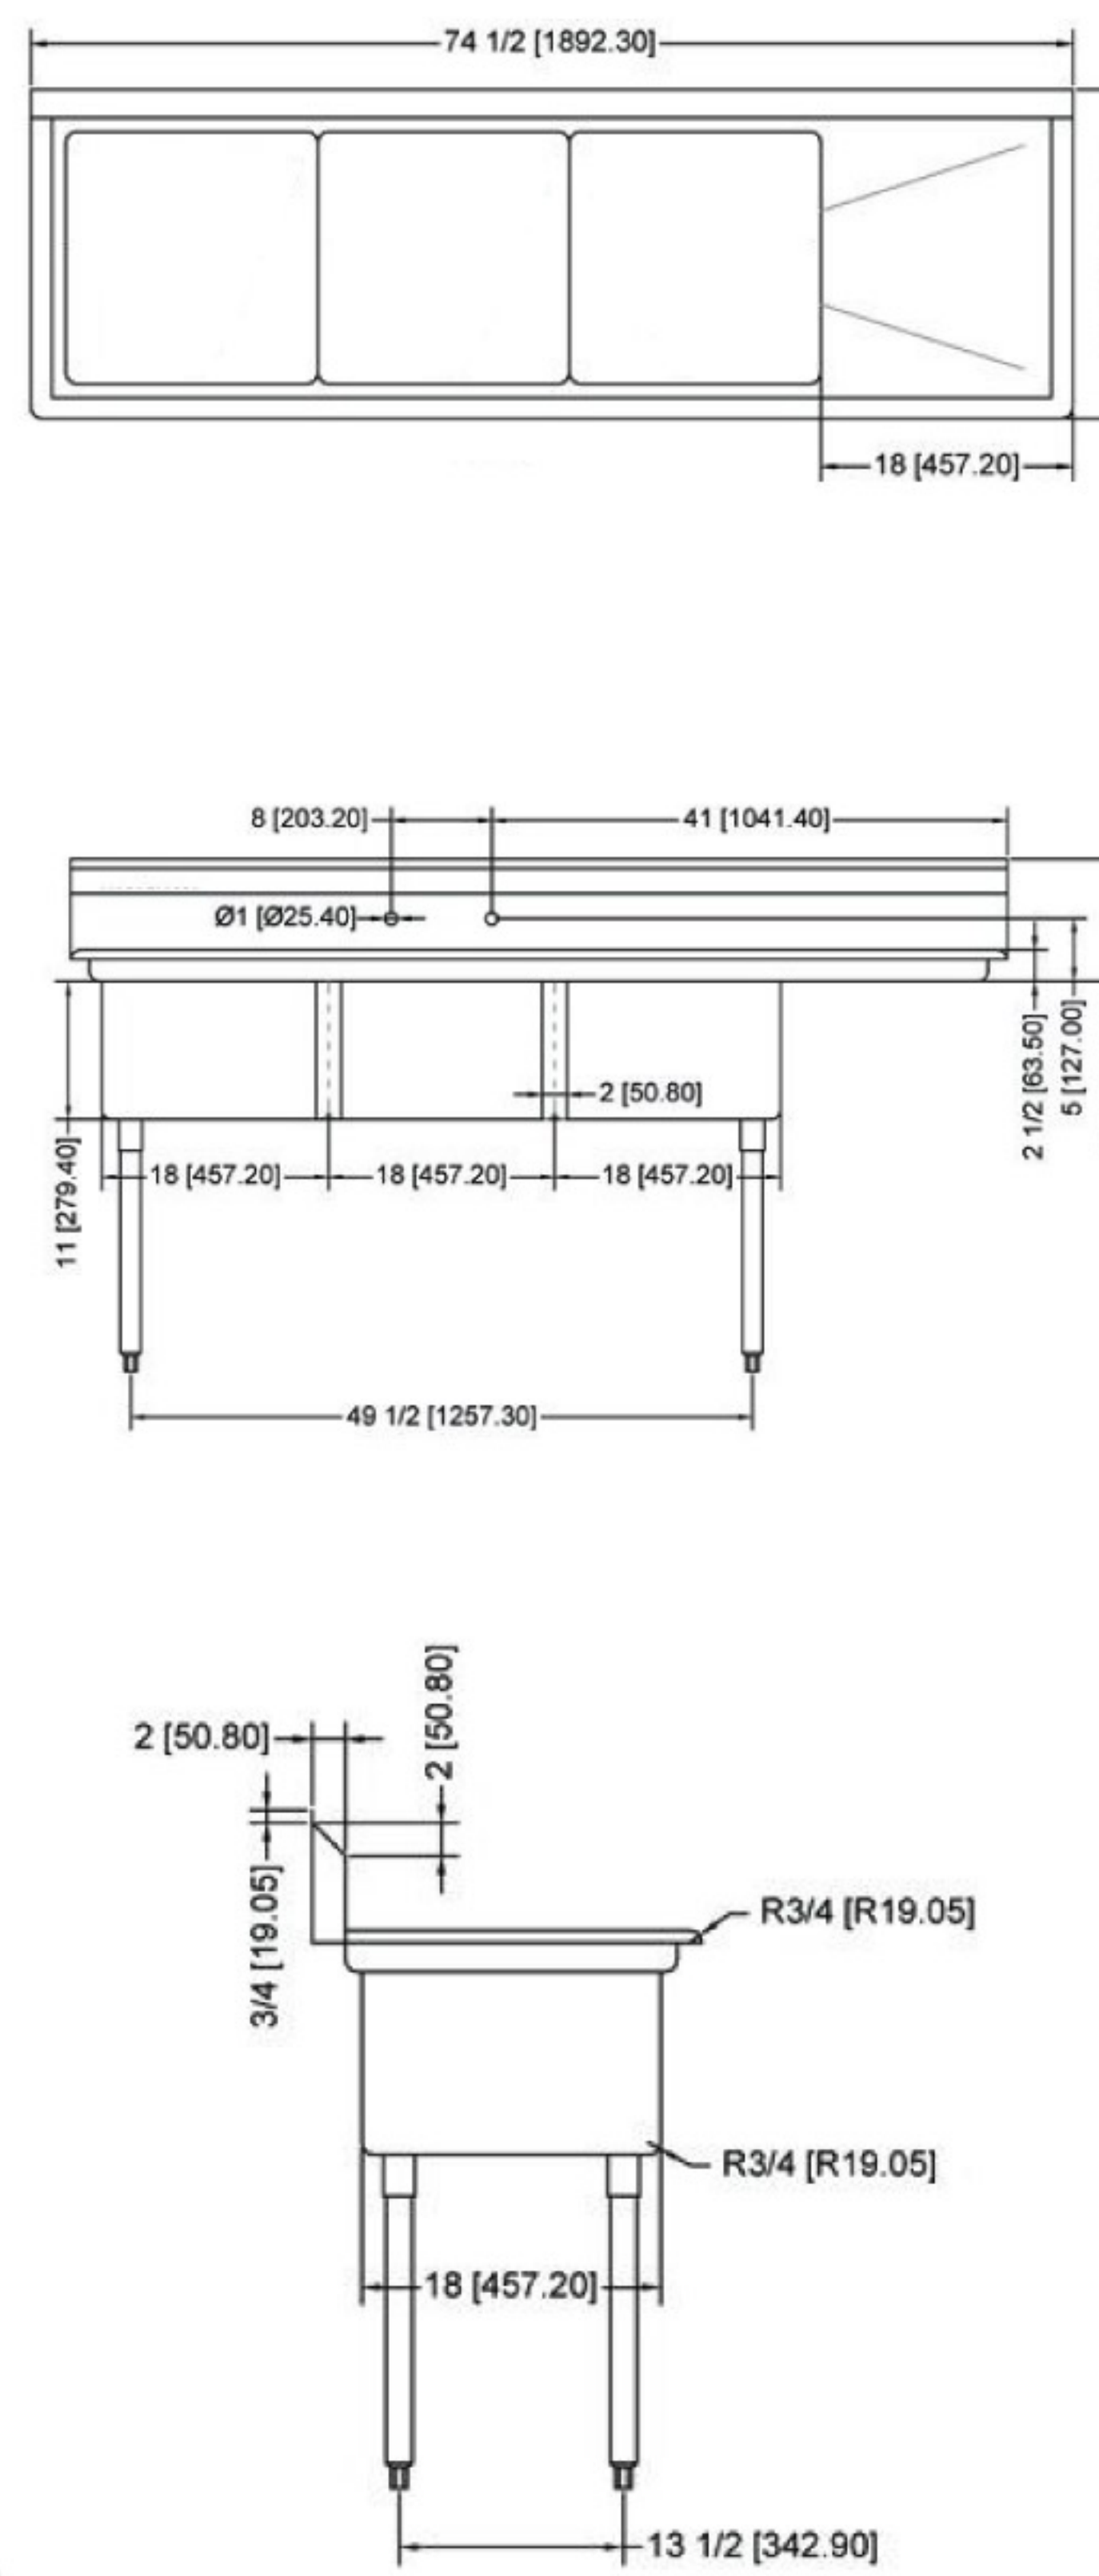

NELLA

WAREWASHING/HANDLING

SERVING THE FOOD INDUSTRY SINCE 1951

POT SINKS - THREE TUB SINK WITH CENTER / CORNER DRAIN

FEATURES:

- Comes with drain guards
- 18-gauge stainless steel
- Faucet holes are 1" on center
- Shipped with legs removed
- Drain size: 1.8" / 4.6 cm
- Corner drain or center drain

**THREE TUB SINK
WITH TWO DRAIN BOARD**

TECHNICAL SPECIFICATION

ITEM NUMBER	DESCRIPTION	DIMENSIONS OF SINK	DRAIN BOARD	OVERALL DIMENSIONS	WEIGHT
22114	Three tub sink with corner drain	18" x 18" x 11"/ 457 x 457 x 279.4 mm	N/A	59" x 23 1/2" x 44"/ 1498.6 x 597 x 1117.6 mm	75 lb/ 34 kg
43765	Three tub sink with center drain				
22115	Three tub sink with corner drain	18" x 18" x 11"/ 457 x 457 x 279.4 mm	Left	75" x 23 1/2" x 44"/ 1905 x 597 x 1117.6 mm	80 lb/ 36.3 kg
43764	Three tub sink with center drain				
22116	Three tub sink with corner drain	18" x 18" x 11"/ 457 x 457 x 279.4 mm	Right	75" x 23 1/2" x 44"/ 1905 x 597 x 1117.6 mm	80 lb/ 36.3 kg
43766	Three tub sink with center drain				
22117	Three tub sink with corner drain	18" x 18" x 11"/ 457 x 457 x 279.4 mm	2	90" x 23 1/2" x 44"/ 2286 x 597 x 1117.6 mm	95 lb/ 43 kg
43763	Three tub sink with center drain				