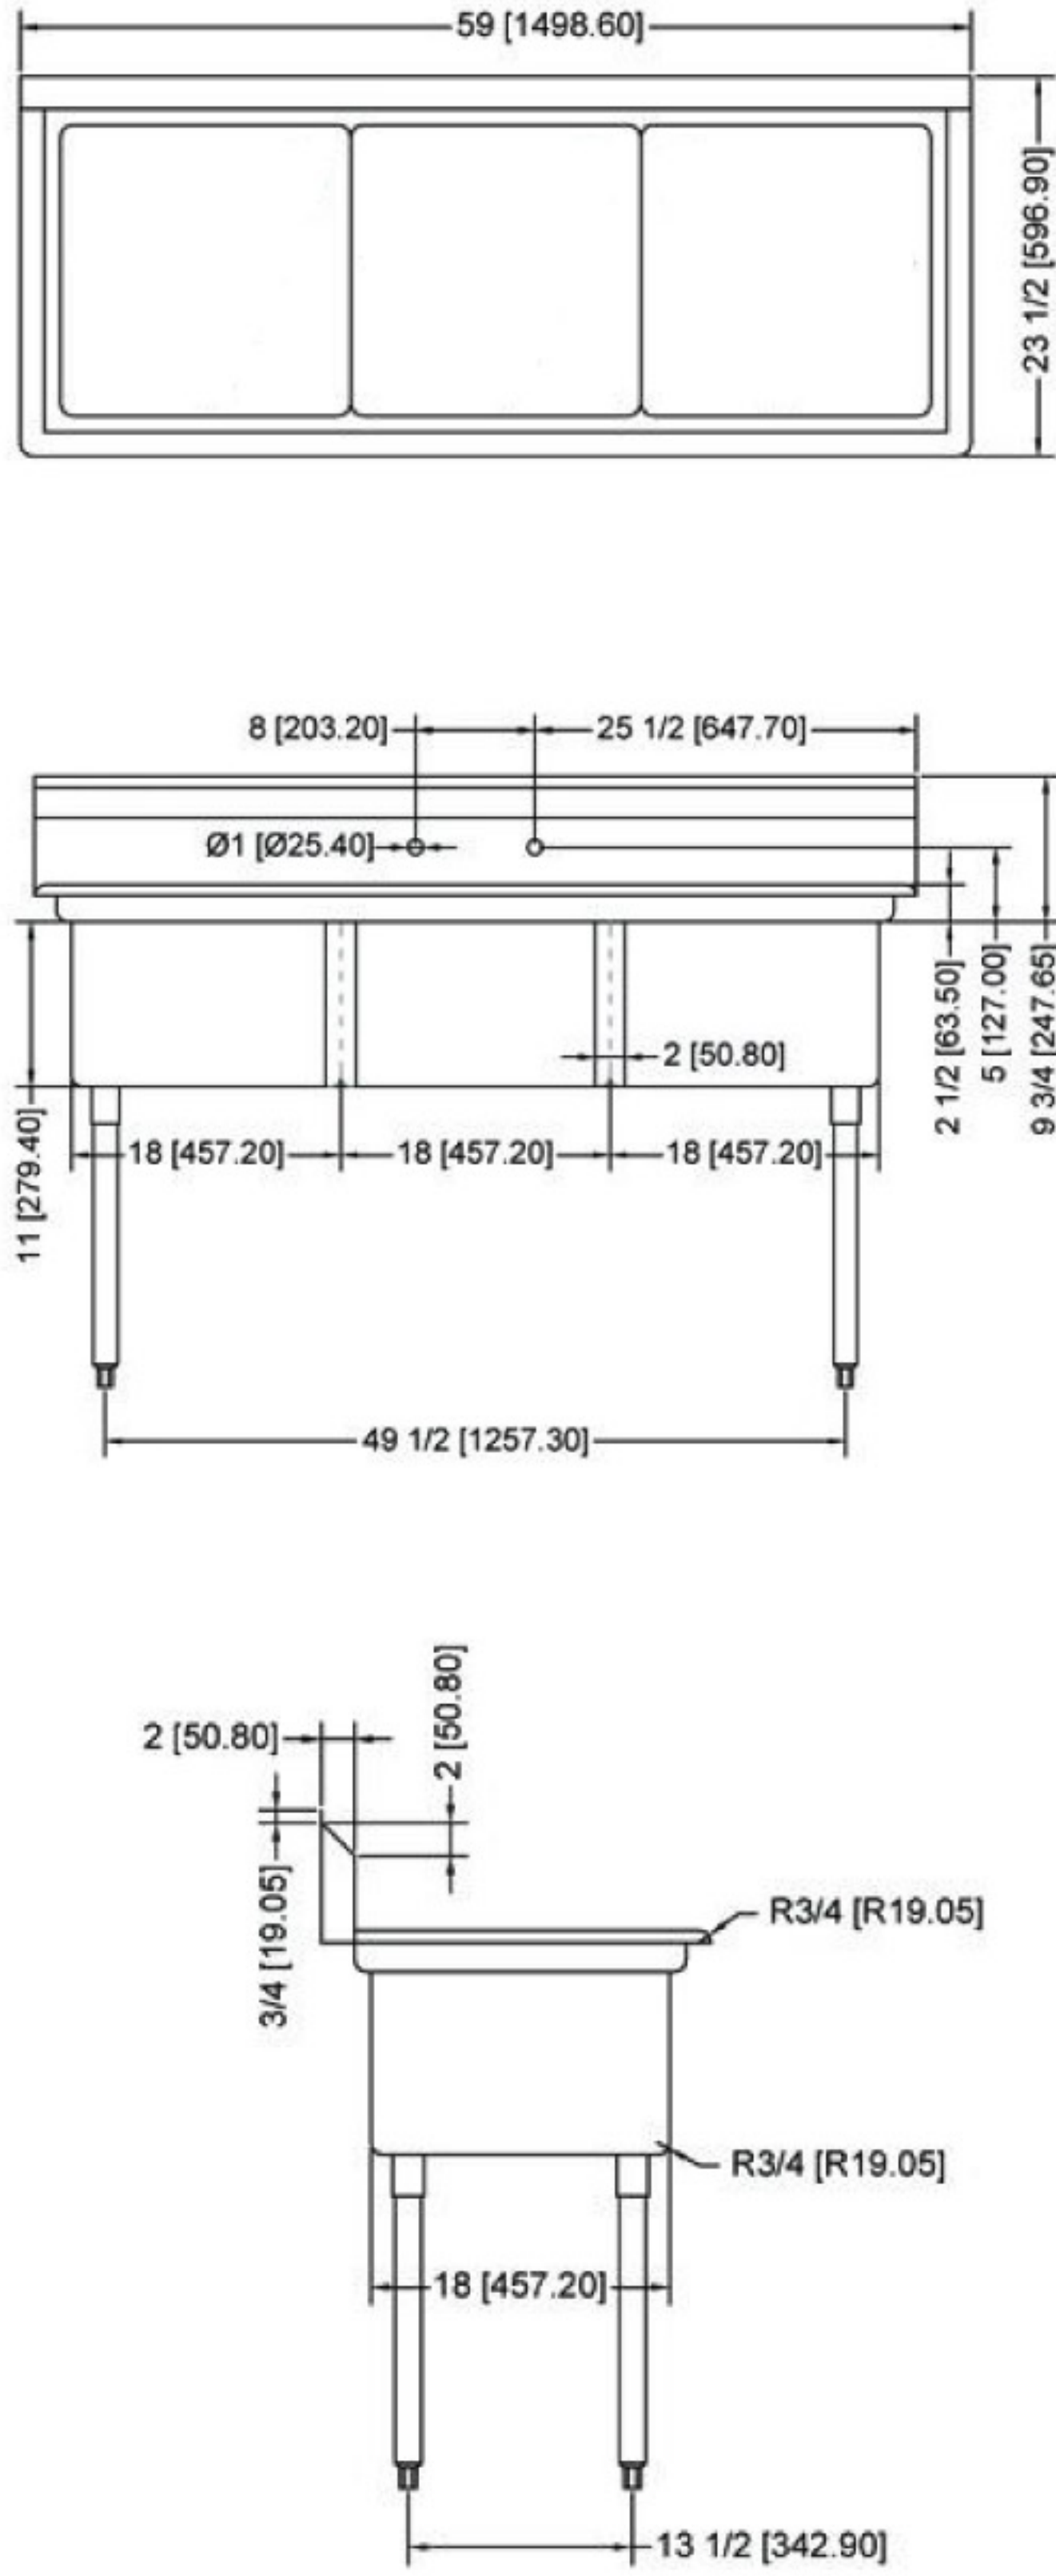

**THREE TUB SINK
WITHOUT DRAIN BOARD**