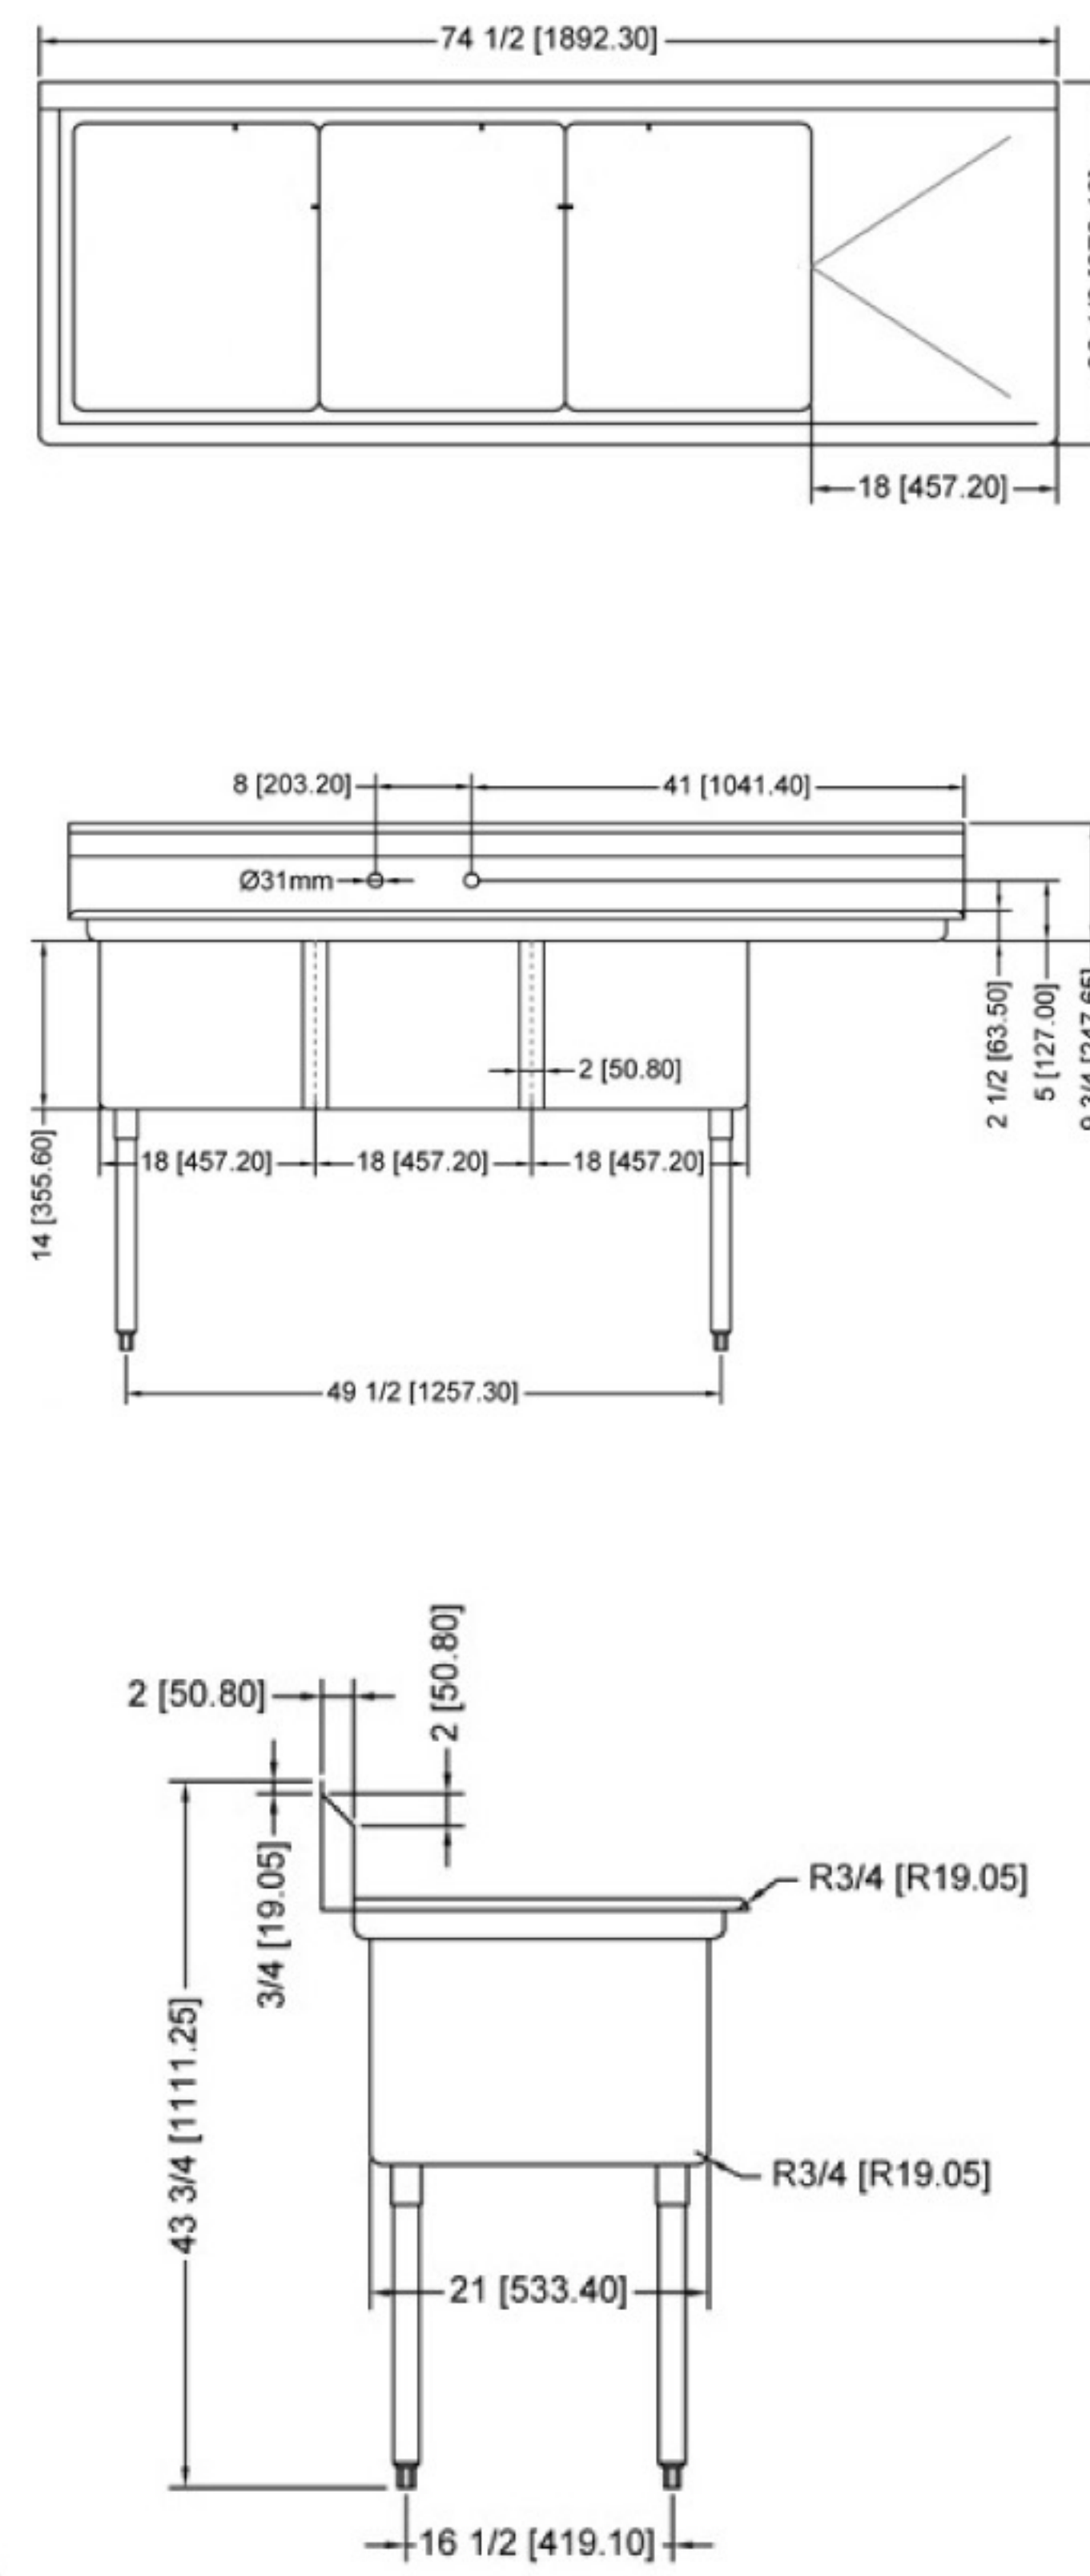

WAREWASHING/HANDLING

POT SINK - 18" x 21" x 14" THREE TUB SINK

THREE TUB SINK WITHOUT DRAIN BOARD

THREE TUB SINK WITH LEFT DRAIN BOARD

TECHNICAL SPECIFICATION

ITEM NUMBER	DESCRIPTION	DIMENSIONS OF SINK	DRAIN BOARD	OVERALL DIMENSIONS	WEIGHT
25270	Three tub sink with corner drain	18" x 21" x 14" 457 x 533 x 355.6 mm	N/A	59" x 26 1/2" x 44" 1498.6 x 673 x 1117.6 mm	102 lb/ 46 kg
43776	Three tub sink with center drain				
25271	Three tub sink with corner drain	18" x 21" x 14" 457 x 533 x 355.6 mm	Left	74 1/2" x 26 1/2" x 44" 1892 x 673 x 1117.6 mm	112 lb/ 51 kg
43775	Three tub sink with center drain				
25272	Three tub sink with corner drain	18" x 21" x 14" 457 x 533 x 355.6 mm	Right	74 1/2" x 26 1/2" x 44" 1892 x 673 x 1117.6 mm	112 lb/ 51 kg
43777	Three tub sink with center drain				
25273	Three tub sink with corner drain	18" x 21" x 14" 457 x 533 x 355.6 mm	2	90" x 26 1/2" x 44" 2286 x 673 x 1117.6 mm	119 lb/ 54 kg
43778	Three tub sink with center drain				

OPTIONAL ACCESSORY

31486	Leg brace for 18" x 21" Three tub sink

Telephone: 416-740-2424
Email: help@nellaonline.com
Website: www.nellaonline.com