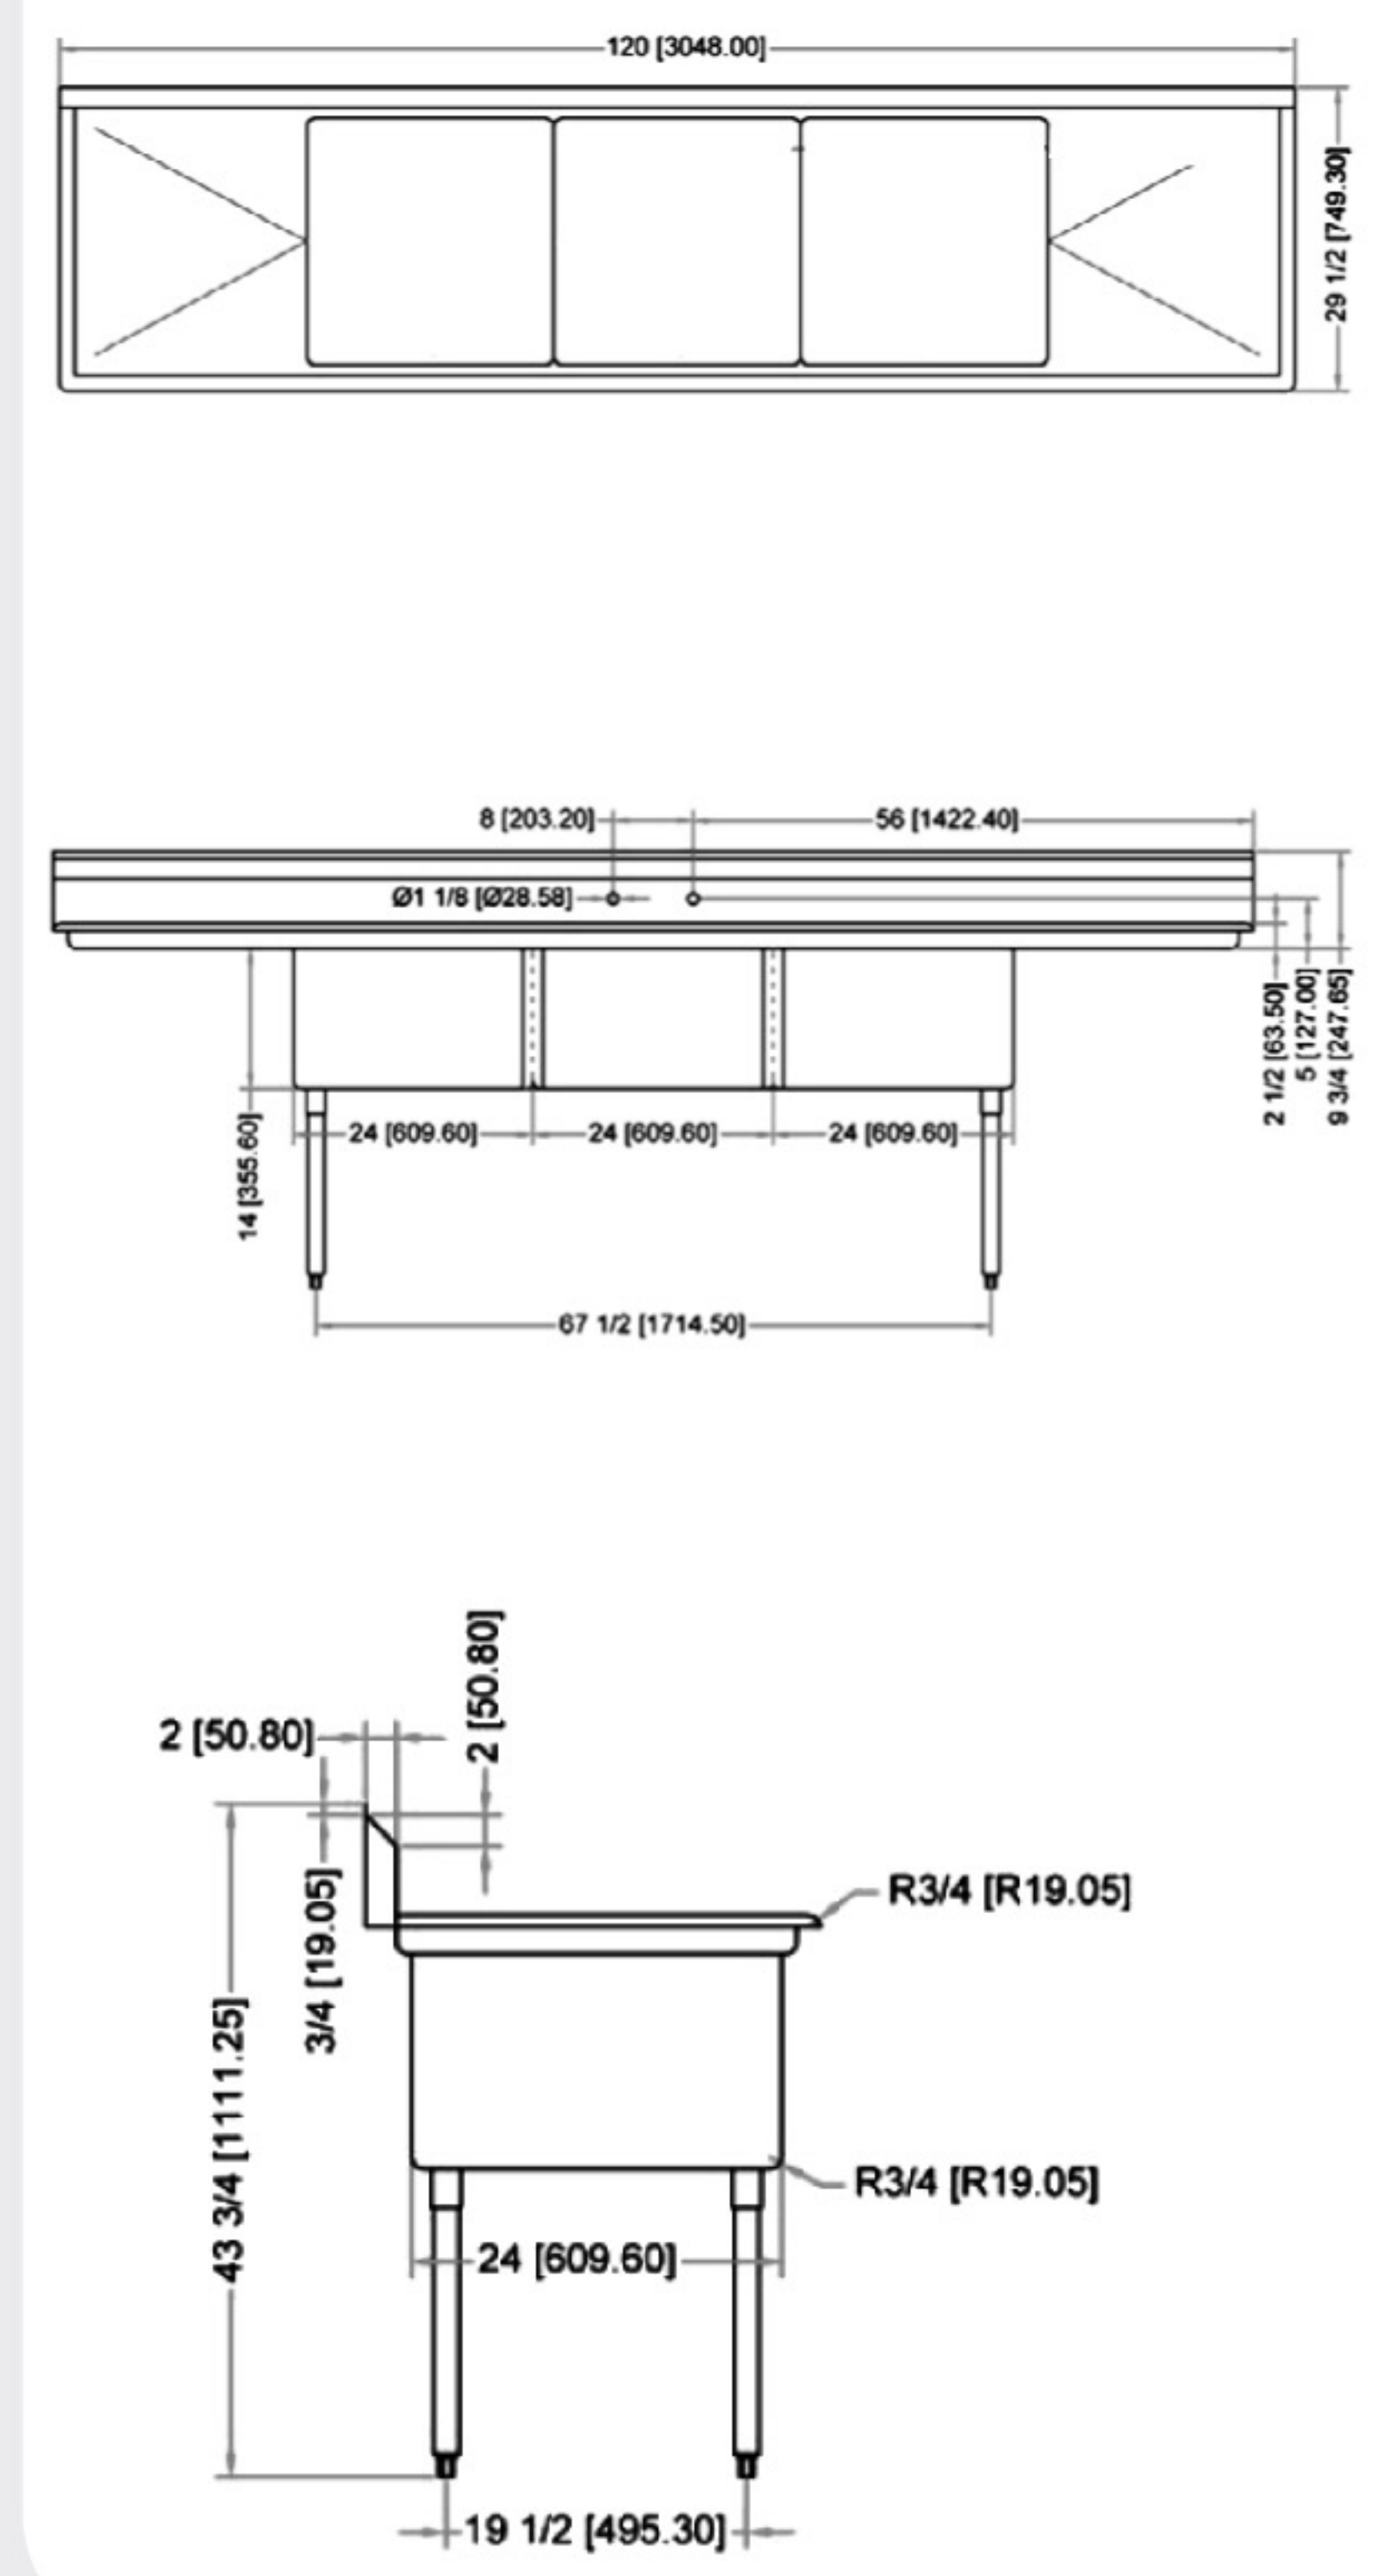

TECHNICAL SPECIFICATION

ITEM NUMBER	DESCRIPTION	DIMENSIONS OF SINK	DRAIN BOARD	OVERALL DIMENSIONS	WEIGHT
25270	Three tub sink with corner drain	18" x 21" x 14" 457 x 533 x 355.6 mm	N/A	59" x 26 1/2" x 44" 1498.6 x 673 x 1117.6 mm	102 lb/ 46 kg
43776	Three tub sink with center drain				
25271	Three tub sink with corner drain	18" x 21" x 14" 457 x 533 x 355.6 mm	Left	74 1/2" x 26 1/2" x 44" 1892 x 673 x 1117.6 mm	112 lb/ 51 kg
43775	Three tub sink with center drain				
25272	Three tub sink with corner drain	18" x 21" x 14" 457 x 533 x 355.6 mm	Right	74 1/2" x 26 1/2" x 44" 1892 x 673 x 1117.6 mm	112 lb/ 51 kg
43777	Three tub sink with center drain				
25273	Three tub sink with corner drain	18" x 21" x 14" 457 x 533 x 355.6 mm	2	90" x 26 1/2" x 44" 2286 x 673 x 1117.6 mm	119 lb/ 54 kg
43778	Three tub sink with center drain				

THREE TUB SINK WITHOUT DRAIN BOARD

THREE TUB SINK WITH LEFT DRAIN BOARD

THREE TUB SINK WITH RIGHT DRAIN BOARD

THREE TUB SINK WITH TWO DRAIN BOARD

TECHNICAL SPECIFICATION

ITEM NUMBER	DESCRIPTION	DIMENSIONS OF SINK	DRAIN BOARD	OVERALL DIMENSIONS	WEIGHT
22120	Three tub sink with corner drain & 4 faucet holes	24" x 24" x 14" / 609.6 x 609.6 x 355.6 mm	N/A	77" x 29 1/2" x 44" / 1956 x 749 x 1117.6 mm	110 lb / 50 kg
43787	Three tub sink with center drain & 4 faucet holes				
25259	Three tub sink with corner drain & 4 faucet holes	24" x 24" x 14" / 609.6 x 609.6 x 355.6 mm	Left	98 1/2" x 29 1/2" x 44" / 2502 x 749 x 1117.6 mm	136 lb / 61.7 kg
43786	Three tub sink with center drain & 4 faucet holes				
25260	Three tub sink with corner drain & 4 faucet holes	24" x 24" x 14" / 609.6 x 609.6 x 355.6 mm	Right	98 1/2" x 29 1/2" x 44" / 2502 x 749 x 1117.6 mm	136 lb / 61.7 kg
43788	Three tub sink with center drain & 4 faucet holes				
25261	Three tub sink with corner drain & 4 faucet holes	24" x 24" x 14" / 609.6 x 609.6 x 355.6 mm	2	120" x 29 1/2" x 44" / 3048 x 749 x 1117.6 mm	150 lb / 68 kg
43789	Three tub sink with center drain & 4 faucet holes				