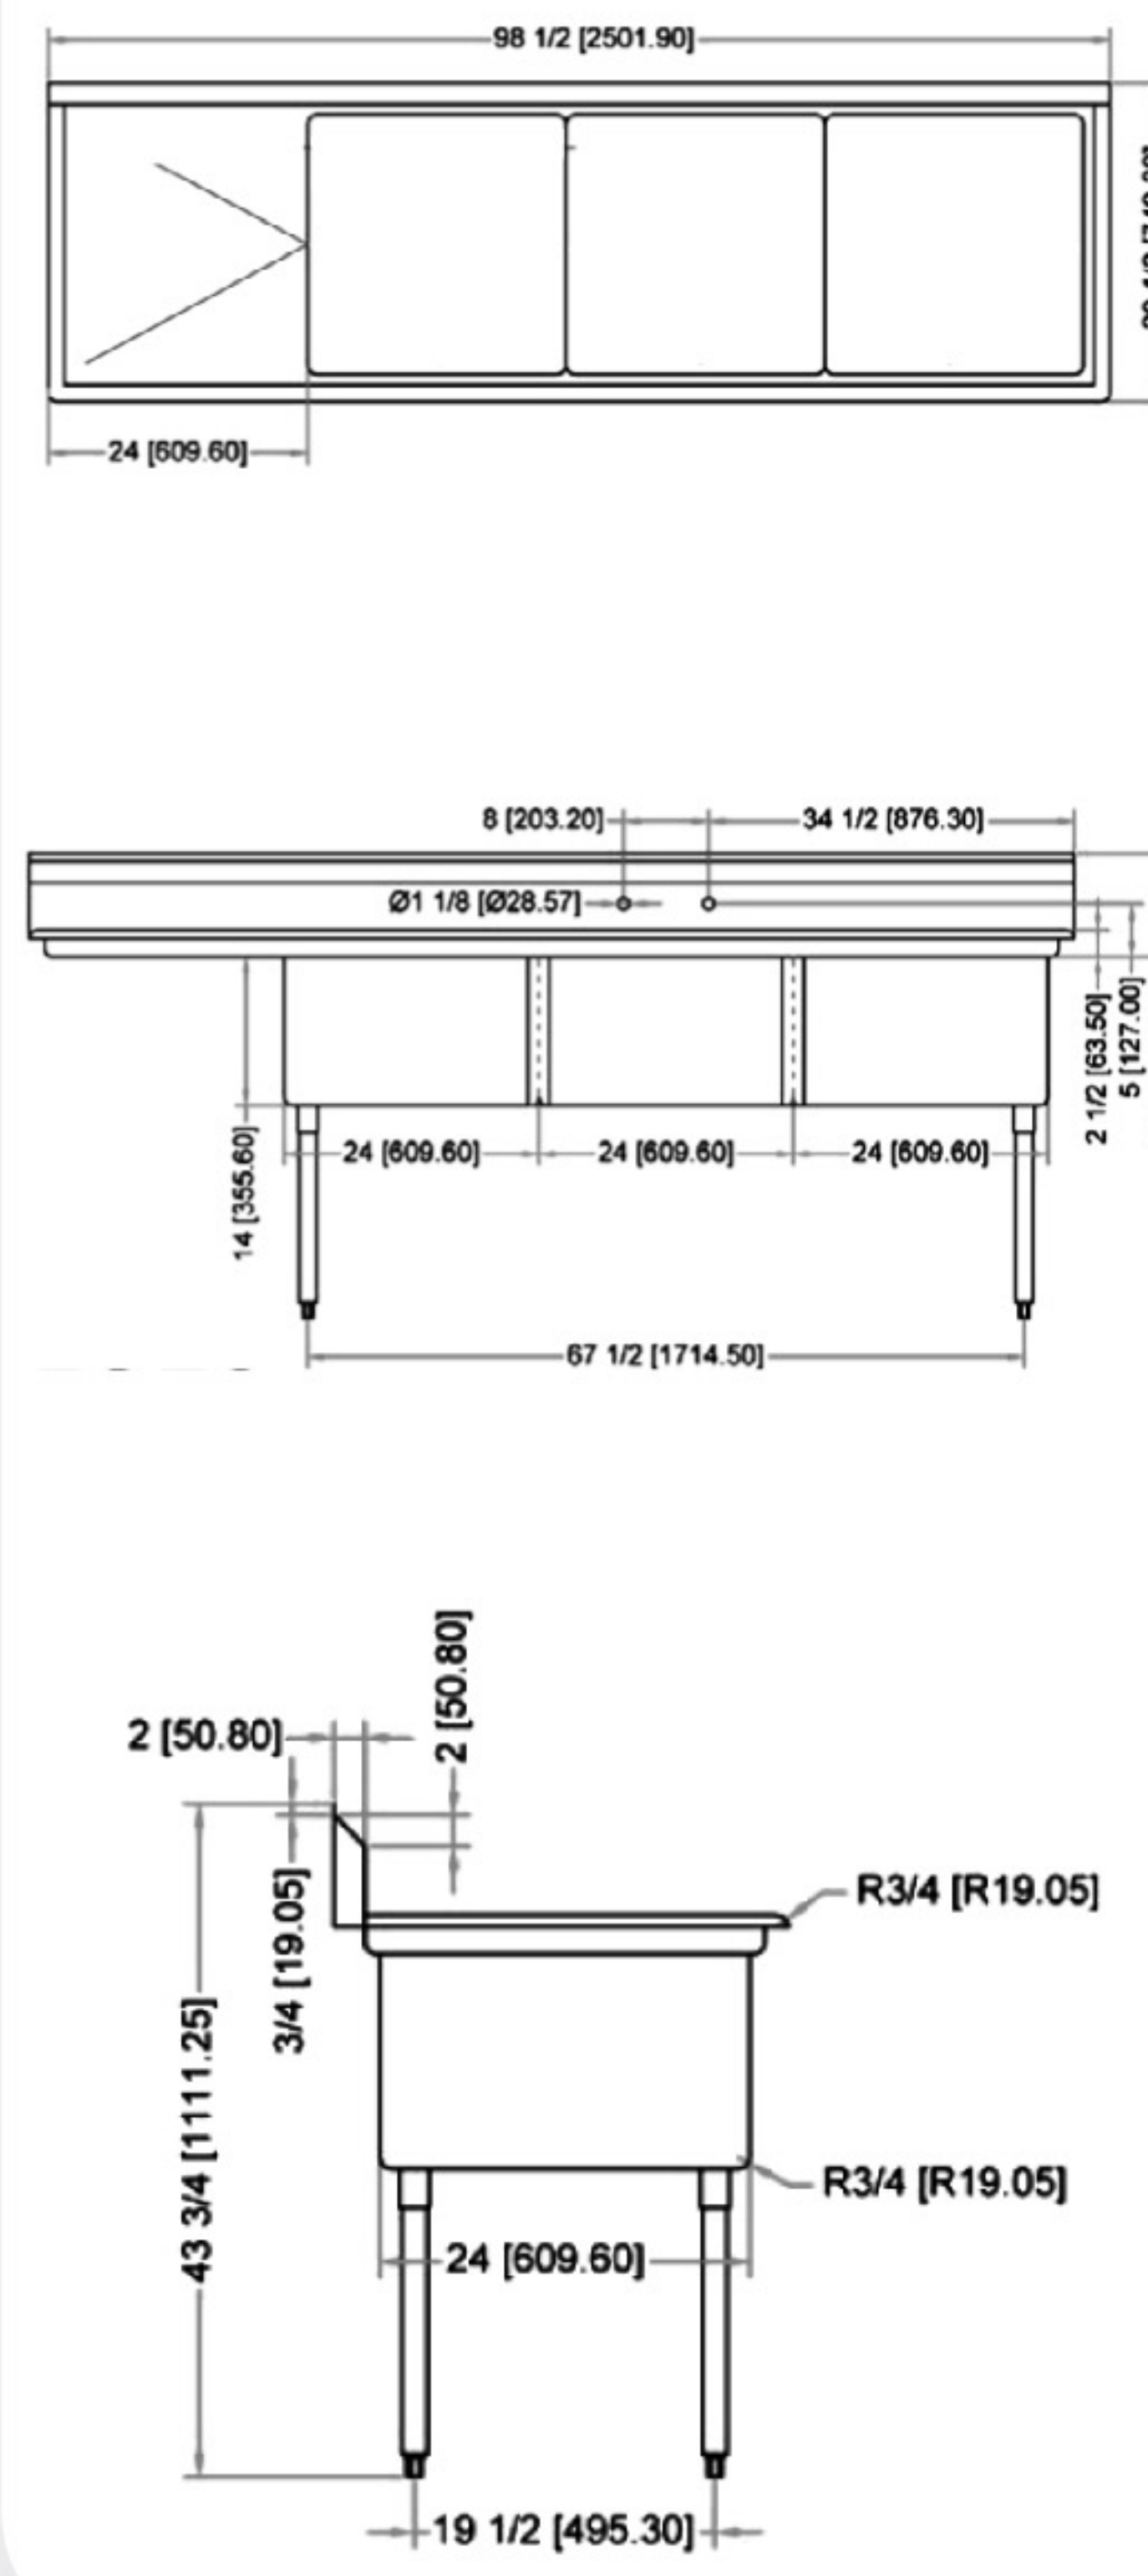

TECHNICAL SPECIFICATION

ITEM NUMBER	DESCRIPTION	DIMENSIONS OF SINK	DRAIN BOARD	OVERALL DIMENSIONS	WEIGHT
25270	Three tub sink with corner drain	18" x 21" x 14" 457 x 533 x 355.6 mm	N/A	59" x 26 1/2" x 44" 1498.6 x 673 x 1117.6 mm	102 lb/ 46 kg
43776	Three tub sink with center drain				
25271	Three tub sink with corner drain	18" x 21" x 14" 457 x 533 x 355.6 mm	Left	74 1/2" x 26 1/2" x 44" 1892 x 673 x 1117.6 mm	112 lb/ 51 kg
43775	Three tub sink with center drain				
25272	Three tub sink with corner drain	18" x 21" x 14" 457 x 533 x 355.6 mm	Right	74 1/2" x 26 1/2" x 44" 1892 x 673 x 1117.6 mm	112 lb/ 51 kg
43777	Three tub sink with center drain				
25273	Three tub sink with corner drain	18" x 21" x 14" 457 x 533 x 355.6 mm	2	90" x 26 1/2" x 44" 2286 x 673 x 1117.6 mm	119 lb/ 54 kg
43778	Three tub sink with center drain				

THREE TUB SINK WITHOUT DRAIN BOARD

THREE TUB SINK WITH LEFT DRAIN BOARD

THREE TUB SINK WITH RIGHT DRAIN BOARD

THREE TUB SINK WITH TWO DRAIN BOARD

TECHNICAL SPECIFICATION

ITEM NUMBER	DESCRIPTION	DIMENSIONS OF SINK	DRAIN BOARD	OVERALL DIMENSIONS	WEIGHT
22120	Three tub sink with corner drain & 4 faucet holes	24" x 24" x 14" / 609.6 x 609.6 x 355.6 mm	N/A	77" x 29 1/2" x 44" / 1956 x 749 x 1117.6 mm	110 lb / 50 kg
43787	Three tub sink with center drain & 4 faucet holes				
25259	Three tub sink with corner drain & 4 faucet holes	24" x 24" x 14" / 609.6 x 609.6 x 355.6 mm	Left	98 1/2" x 29 1/2" x 44" / 2502 x 749 x 1117.6 mm	136 lb / 61.7 kg
43786	Three tub sink with center drain & 4 faucet holes				
25260	Three tub sink with corner drain & 4 faucet holes	24" x 24" x 14" / 609.6 x 609.6 x 355.6 mm	Right	98 1/2" x 29 1/2" x 44" / 2502 x 749 x 1117.6 mm	136 lb / 61.7 kg
43788	Three tub sink with center drain & 4 faucet holes				
25261	Three tub sink with corner drain & 4 faucet holes	24" x 24" x 14" / 609.6 x 609.6 x 355.6 mm	2	120" x 29 1/2" x 44" / 3048 x 749 x 1117.6 mm	150 lb / 68 kg
43789	Three tub sink with center drain & 4 faucet holes				