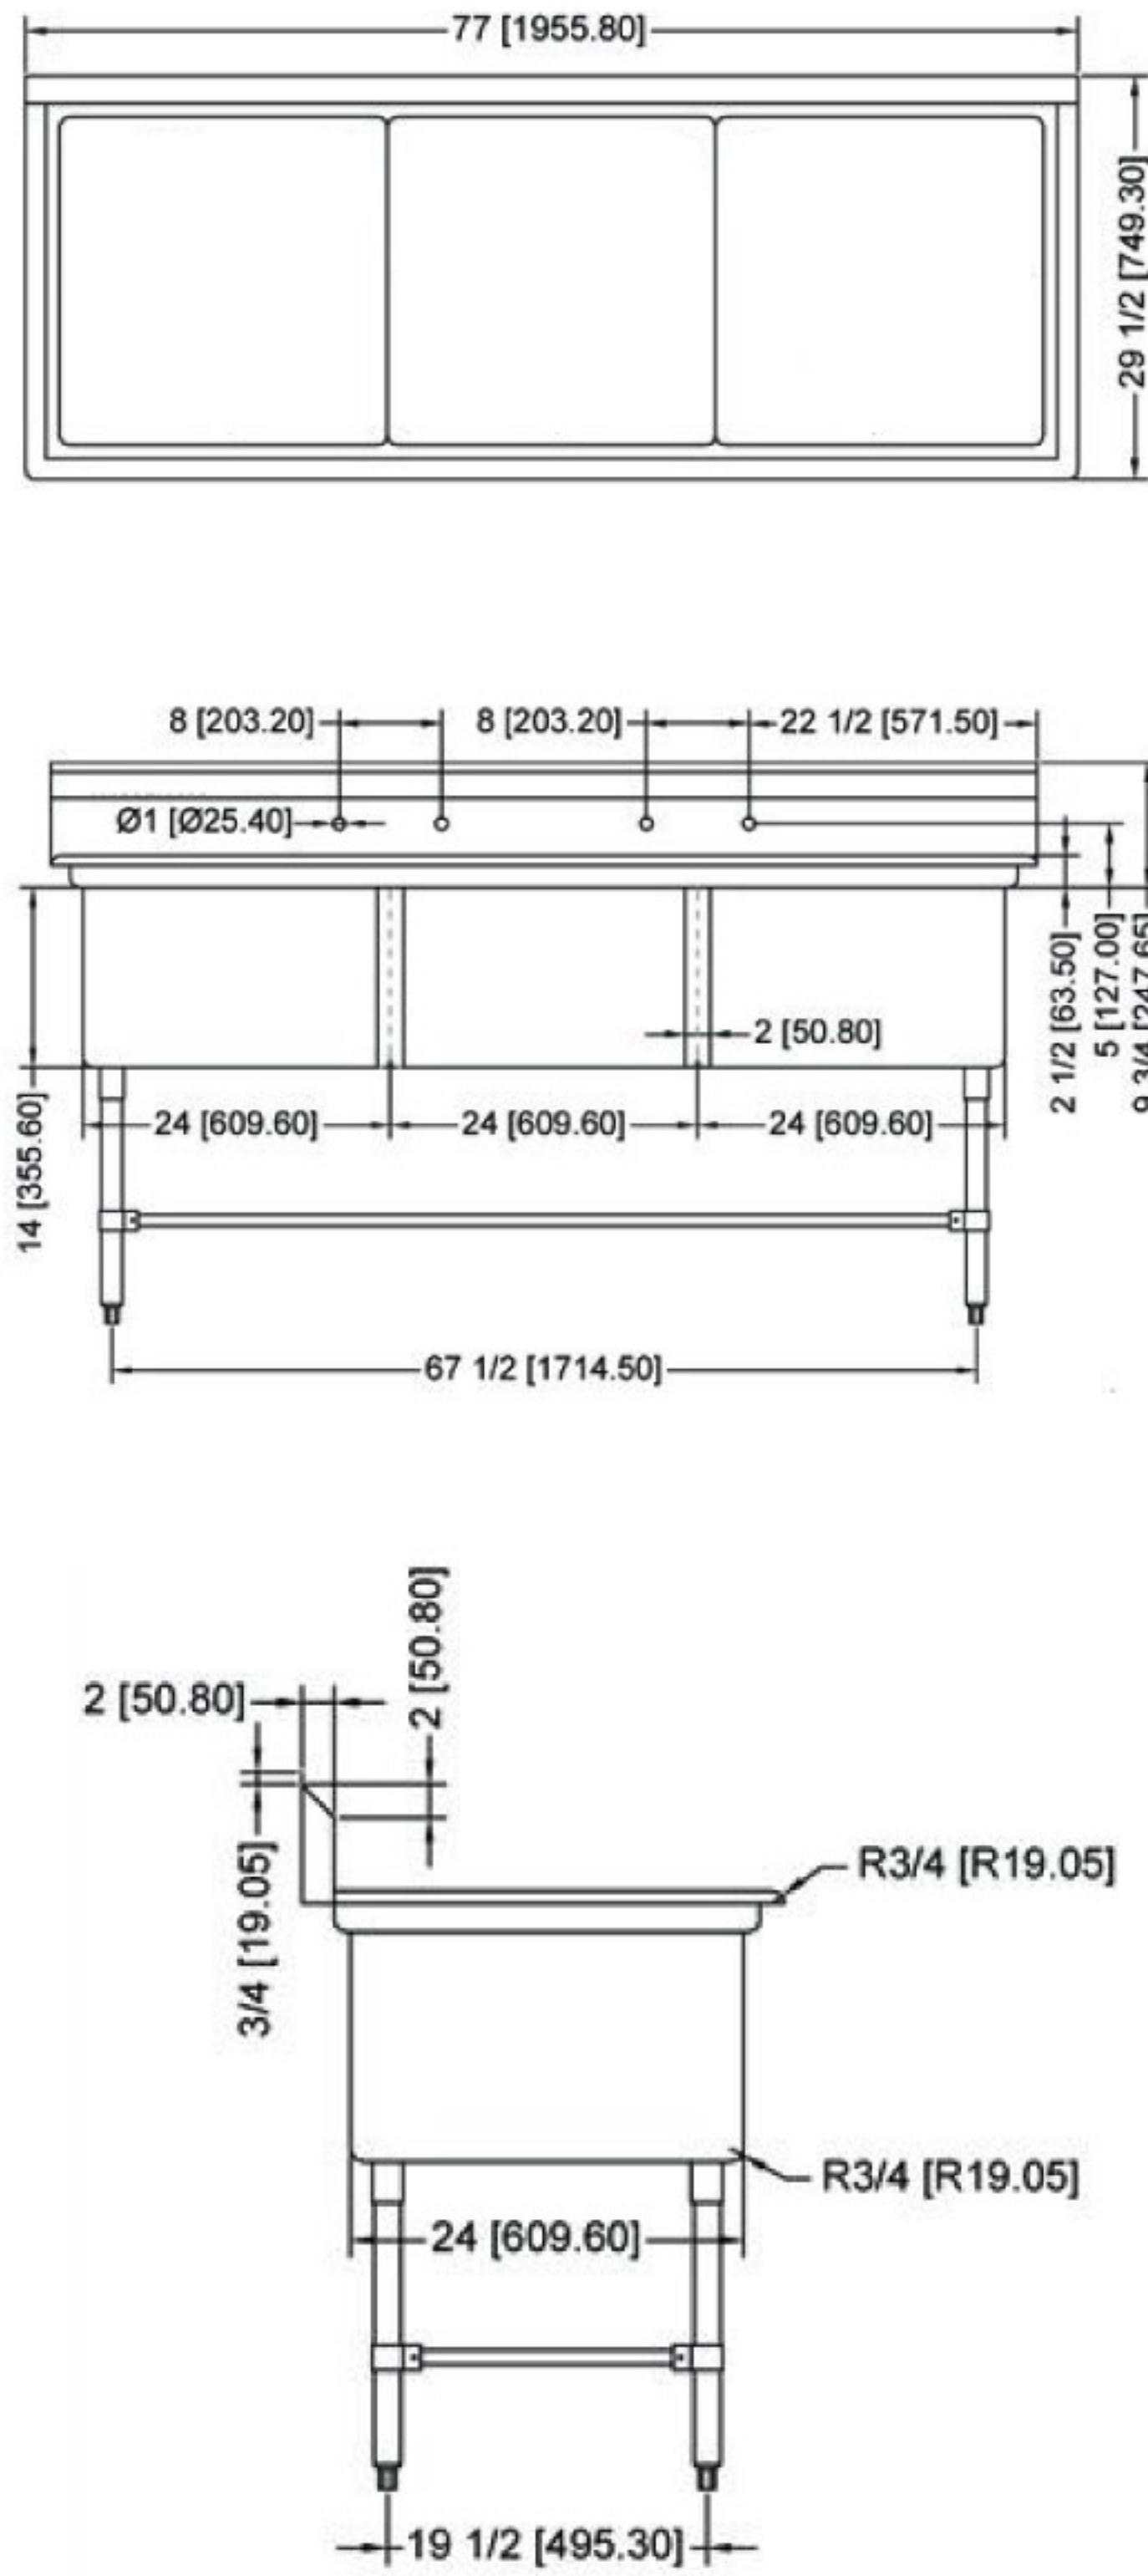

TECHNICAL SPECIFICATION

ITEM NUMBER	DESCRIPTION	DIMENSIONS OF SINK	DRAIN BOARD	OVERALL DIMENSIONS	WEIGHT
25270	Three tub sink with corner drain	18" x 21" x 14" 457 x 533 x 355.6 mm	N/A	59" x 26 1/2" x 44" 1498.6 x 673 x 1117.6 mm	102 lb/ 46 kg
43776	Three tub sink with center drain				
25271	Three tub sink with corner drain	18" x 21" x 14" 457 x 533 x 355.6 mm	Left	74 1/2" x 26 1/2" x 44" 1892 x 673 x 1117.6 mm	112 lb/ 51 kg
43775	Three tub sink with center drain				
25272	Three tub sink with corner drain	18" x 21" x 14" 457 x 533 x 355.6 mm	Right	74 1/2" x 26 1/2" x 44" 1892 x 673 x 1117.6 mm	112 lb/ 51 kg
43777	Three tub sink with center drain				
25273	Three tub sink with corner drain	18" x 21" x 14" 457 x 533 x 355.6 mm	2	90" x 26 1/2" x 44" 2286 x 673 x 1117.6 mm	119 lb/ 54 kg
43778	Three tub sink with center drain				

THREE TUB SINK WITHOUT DRAIN BOARD

THREE TUB SINK WITH LEFT DRAIN BOARD

THREE TUB SINK WITH RIGHT DRAIN BOARD

THREE TUB SINK WITH TWO DRAIN BOARD

TECHNICAL SPECIFICATION

ITEM NUMBER	DESCRIPTION	DIMENSIONS OF SINK	DRAIN BOARD	OVERALL DIMENSIONS	WEIGHT
22120	Three tub sink with corner drain & 4 faucet holes	24" x 24" x 14" / 609.6 x 609.6 x 355.6 mm	N/A	77" x 29 1/2" x 44" / 1956 x 749 x 1117.6 mm	110 lb / 50 kg
43787	Three tub sink with center drain & 4 faucet holes				
25259	Three tub sink with corner drain & 4 faucet holes	24" x 24" x 14" / 609.6 x 609.6 x 355.6 mm	Left	98 1/2" x 29 1/2" x 44" / 2502 x 749 x 1117.6 mm	136 lb / 61.7 kg
43786	Three tub sink with center drain & 4 faucet holes				
25260	Three tub sink with corner drain & 4 faucet holes	24" x 24" x 14" / 609.6 x 609.6 x 355.6 mm	Right	98 1/2" x 29 1/2" x 44" / 2502 x 749 x 1117.6 mm	136 lb / 61.7 kg
43788	Three tub sink with center drain & 4 faucet holes				
25261	Three tub sink with corner drain & 4 faucet holes	24" x 24" x 14" / 609.6 x 609.6 x 355.6 mm	2	120" x 29 1/2" x 44" / 3048 x 749 x 1117.6 mm	150 lb / 68 kg
43789	Three tub sink with center drain & 4 faucet holes				