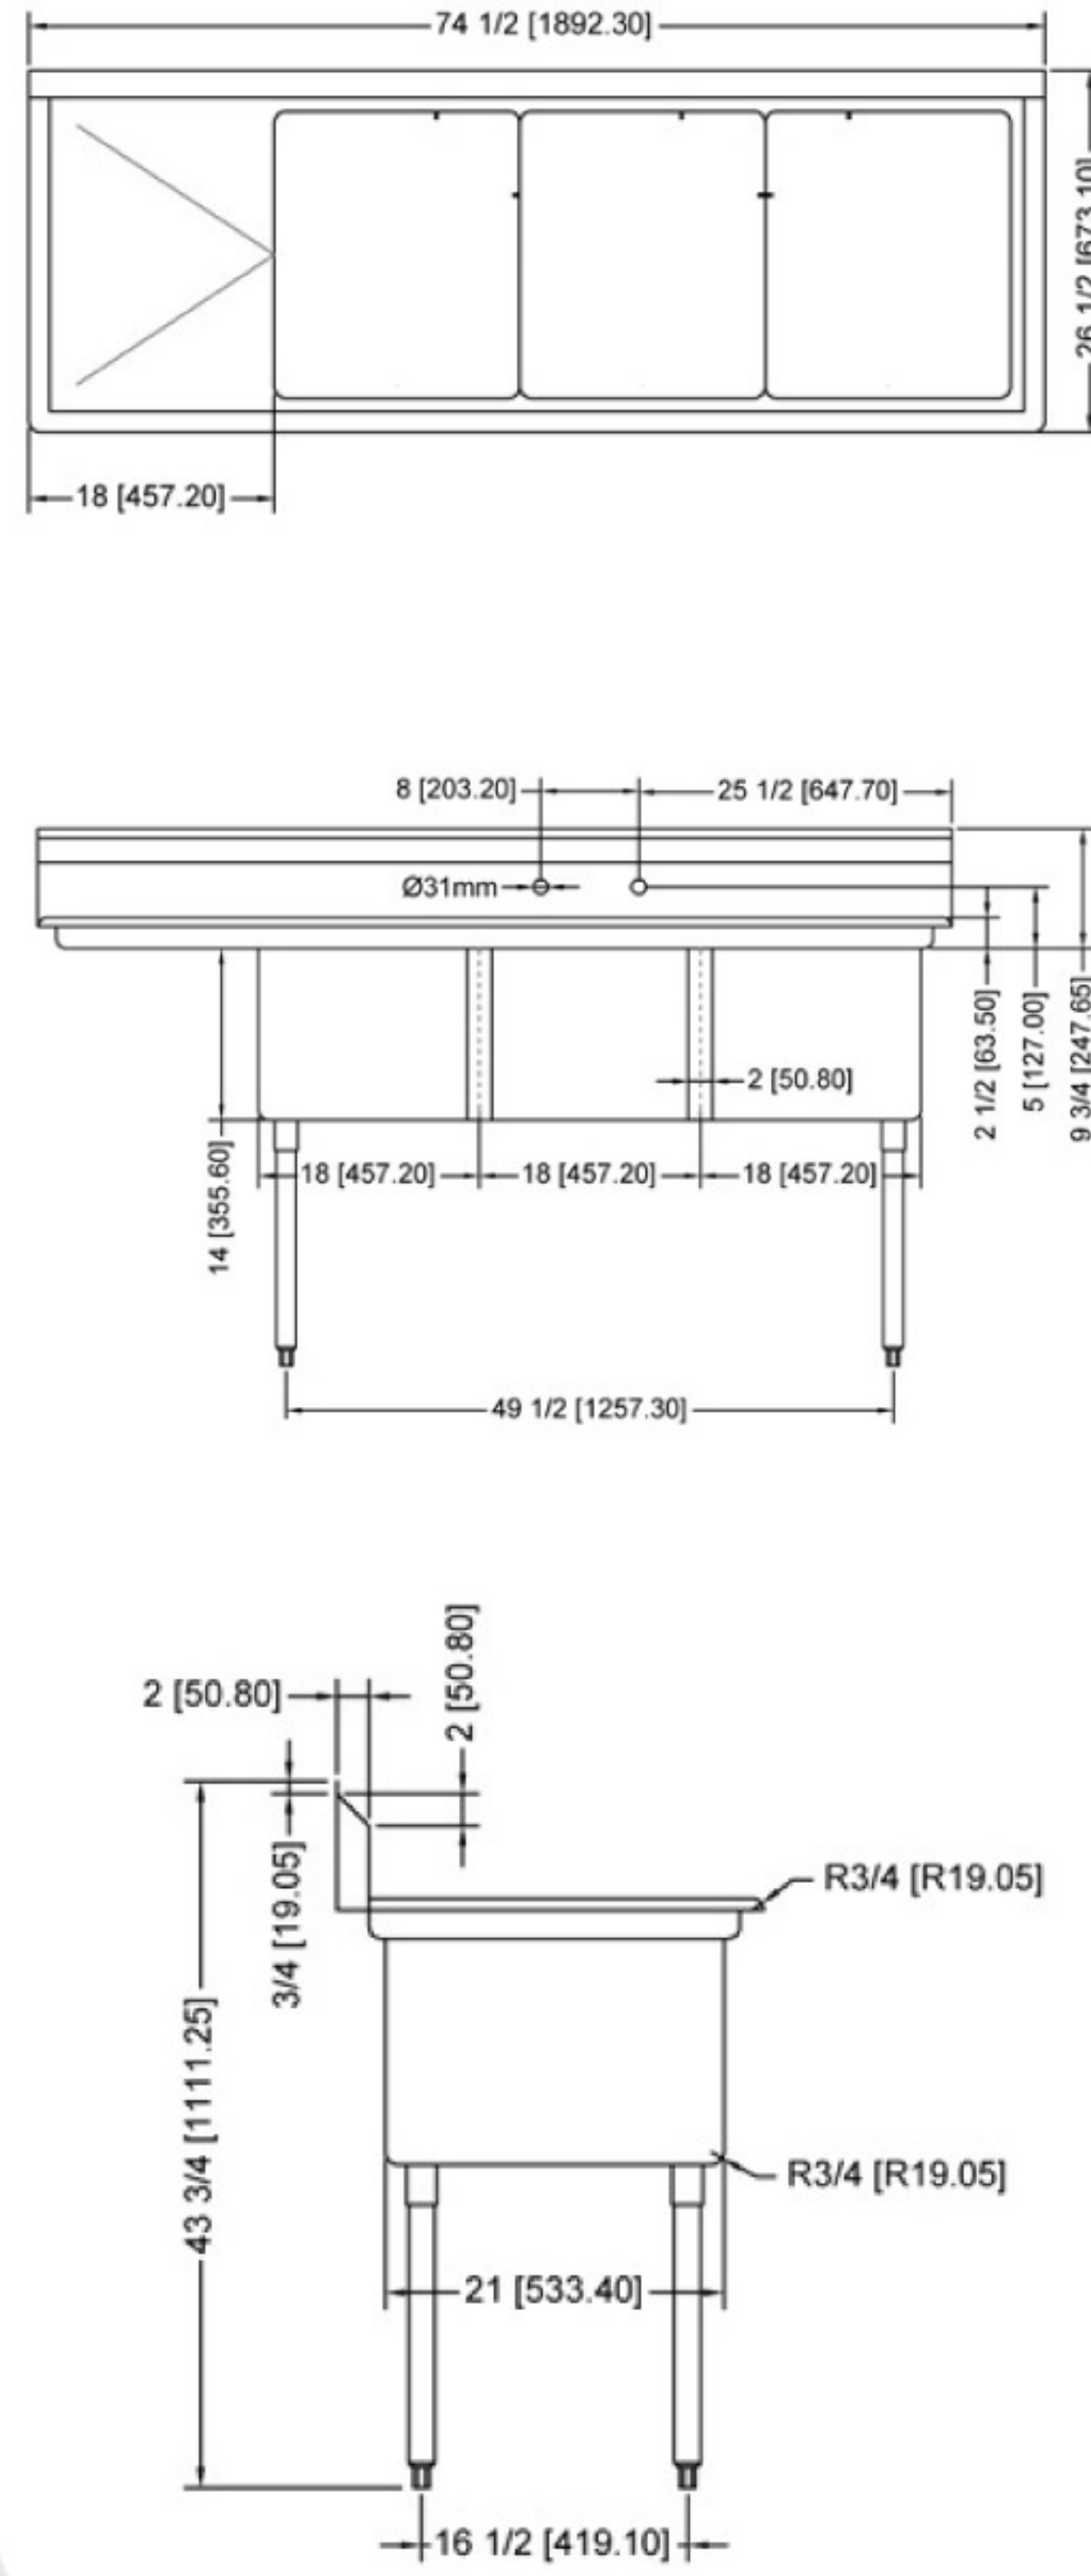

WAREWASHING/HANDLING

POT SINK - 18" x 21" x 14" THREE TUB SINK

THREE TUB SINK WITHOUT DRAIN BOARD

THREE TUB SINK WITH LEFT DRAIN BOARD

TECHNICAL SPECIFICATION

ITEM NUMBER	DESCRIPTION	DIMENSIONS OF SINK	DRAIN BOARD	OVERALL DIMENSIONS	WEIGHT
25270	Three tub sink with corner drain	18" x 21" x 14" 457 x 533 x 355.6 mm	N/A	59" x 26 1/2" x 44" 1498.6 x 673 x 1117.6 mm	102 lb/ 46 kg
43776	Three tub sink with center drain				
25271	Three tub sink with corner drain	18" x 21" x 14" 457 x 533 x 355.6 mm	Left	74 1/2" x 26 1/2" x 44" 1892 x 673 x 1117.6 mm	112 lb/ 51 kg
43775	Three tub sink with center drain				
25272	Three tub sink with corner drain	18" x 21" x 14" 457 x 533 x 355.6 mm	Right	74 1/2" x 26 1/2" x 44" 1892 x 673 x 1117.6 mm	112 lb/ 51 kg
43777	Three tub sink with center drain				
25273	Three tub sink with corner drain	18" x 21" x 14" 457 x 533 x 355.6 mm	2	90" x 26 1/2" x 44" 2286 x 673 x 1117.6 mm	119 lb/ 54 kg
43778	Three tub sink with center drain				

OPTIONAL ACCESSORY

31486	Leg brace for 18" x 21" Three tub sink

Telephone: 416-740-2424
Email: help@nellaonline.com
Website: www.nellaonline.com