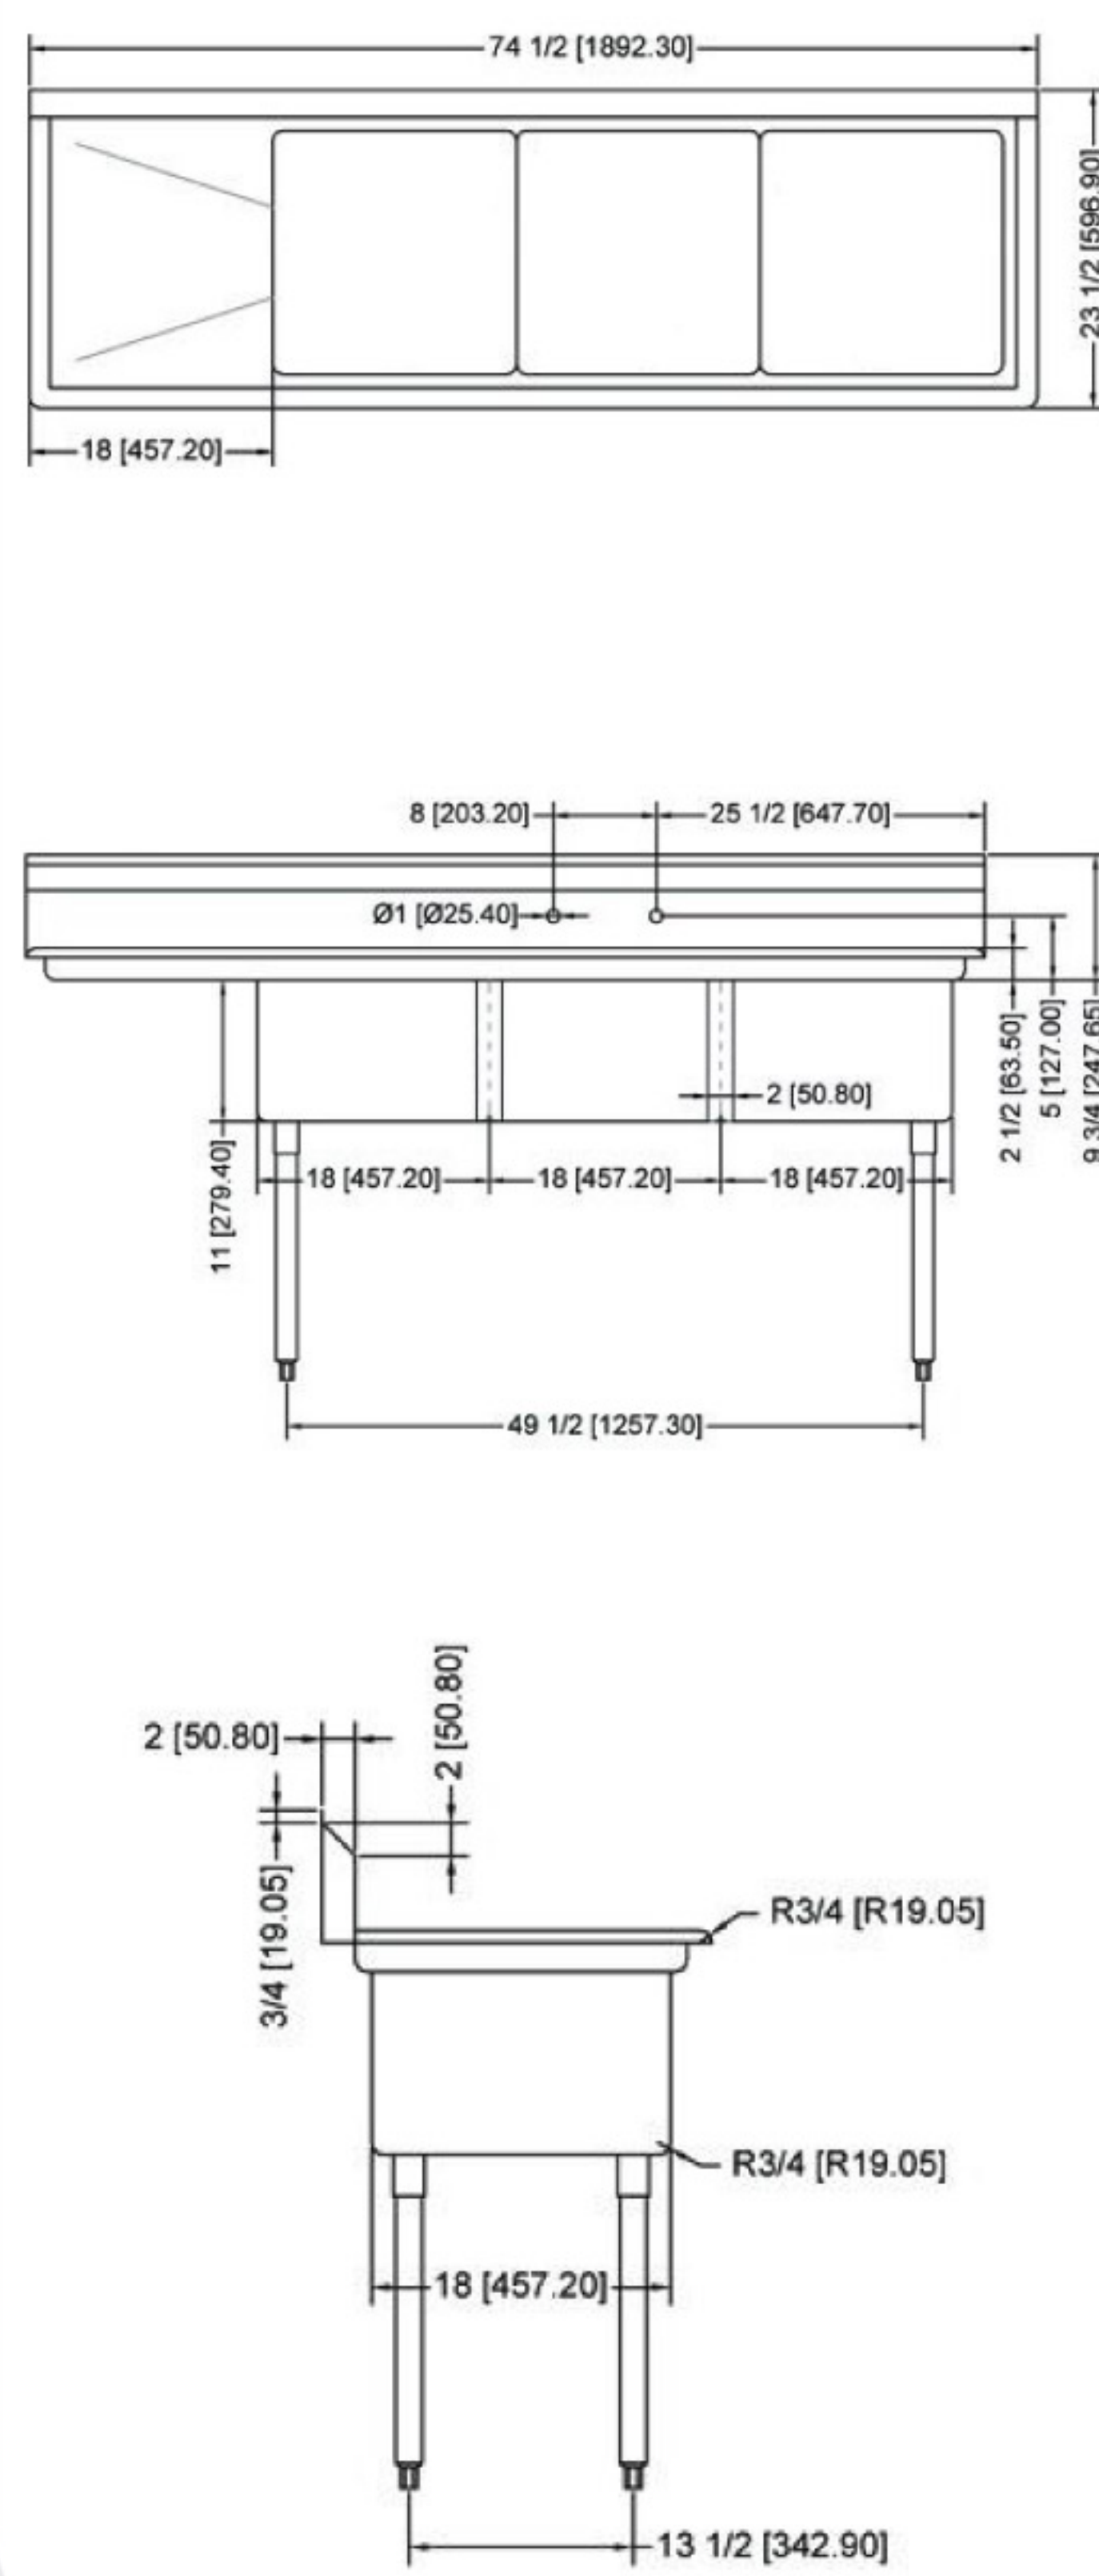

**THREE TUB SINK
WITH LEFT DRAIN BOARD**