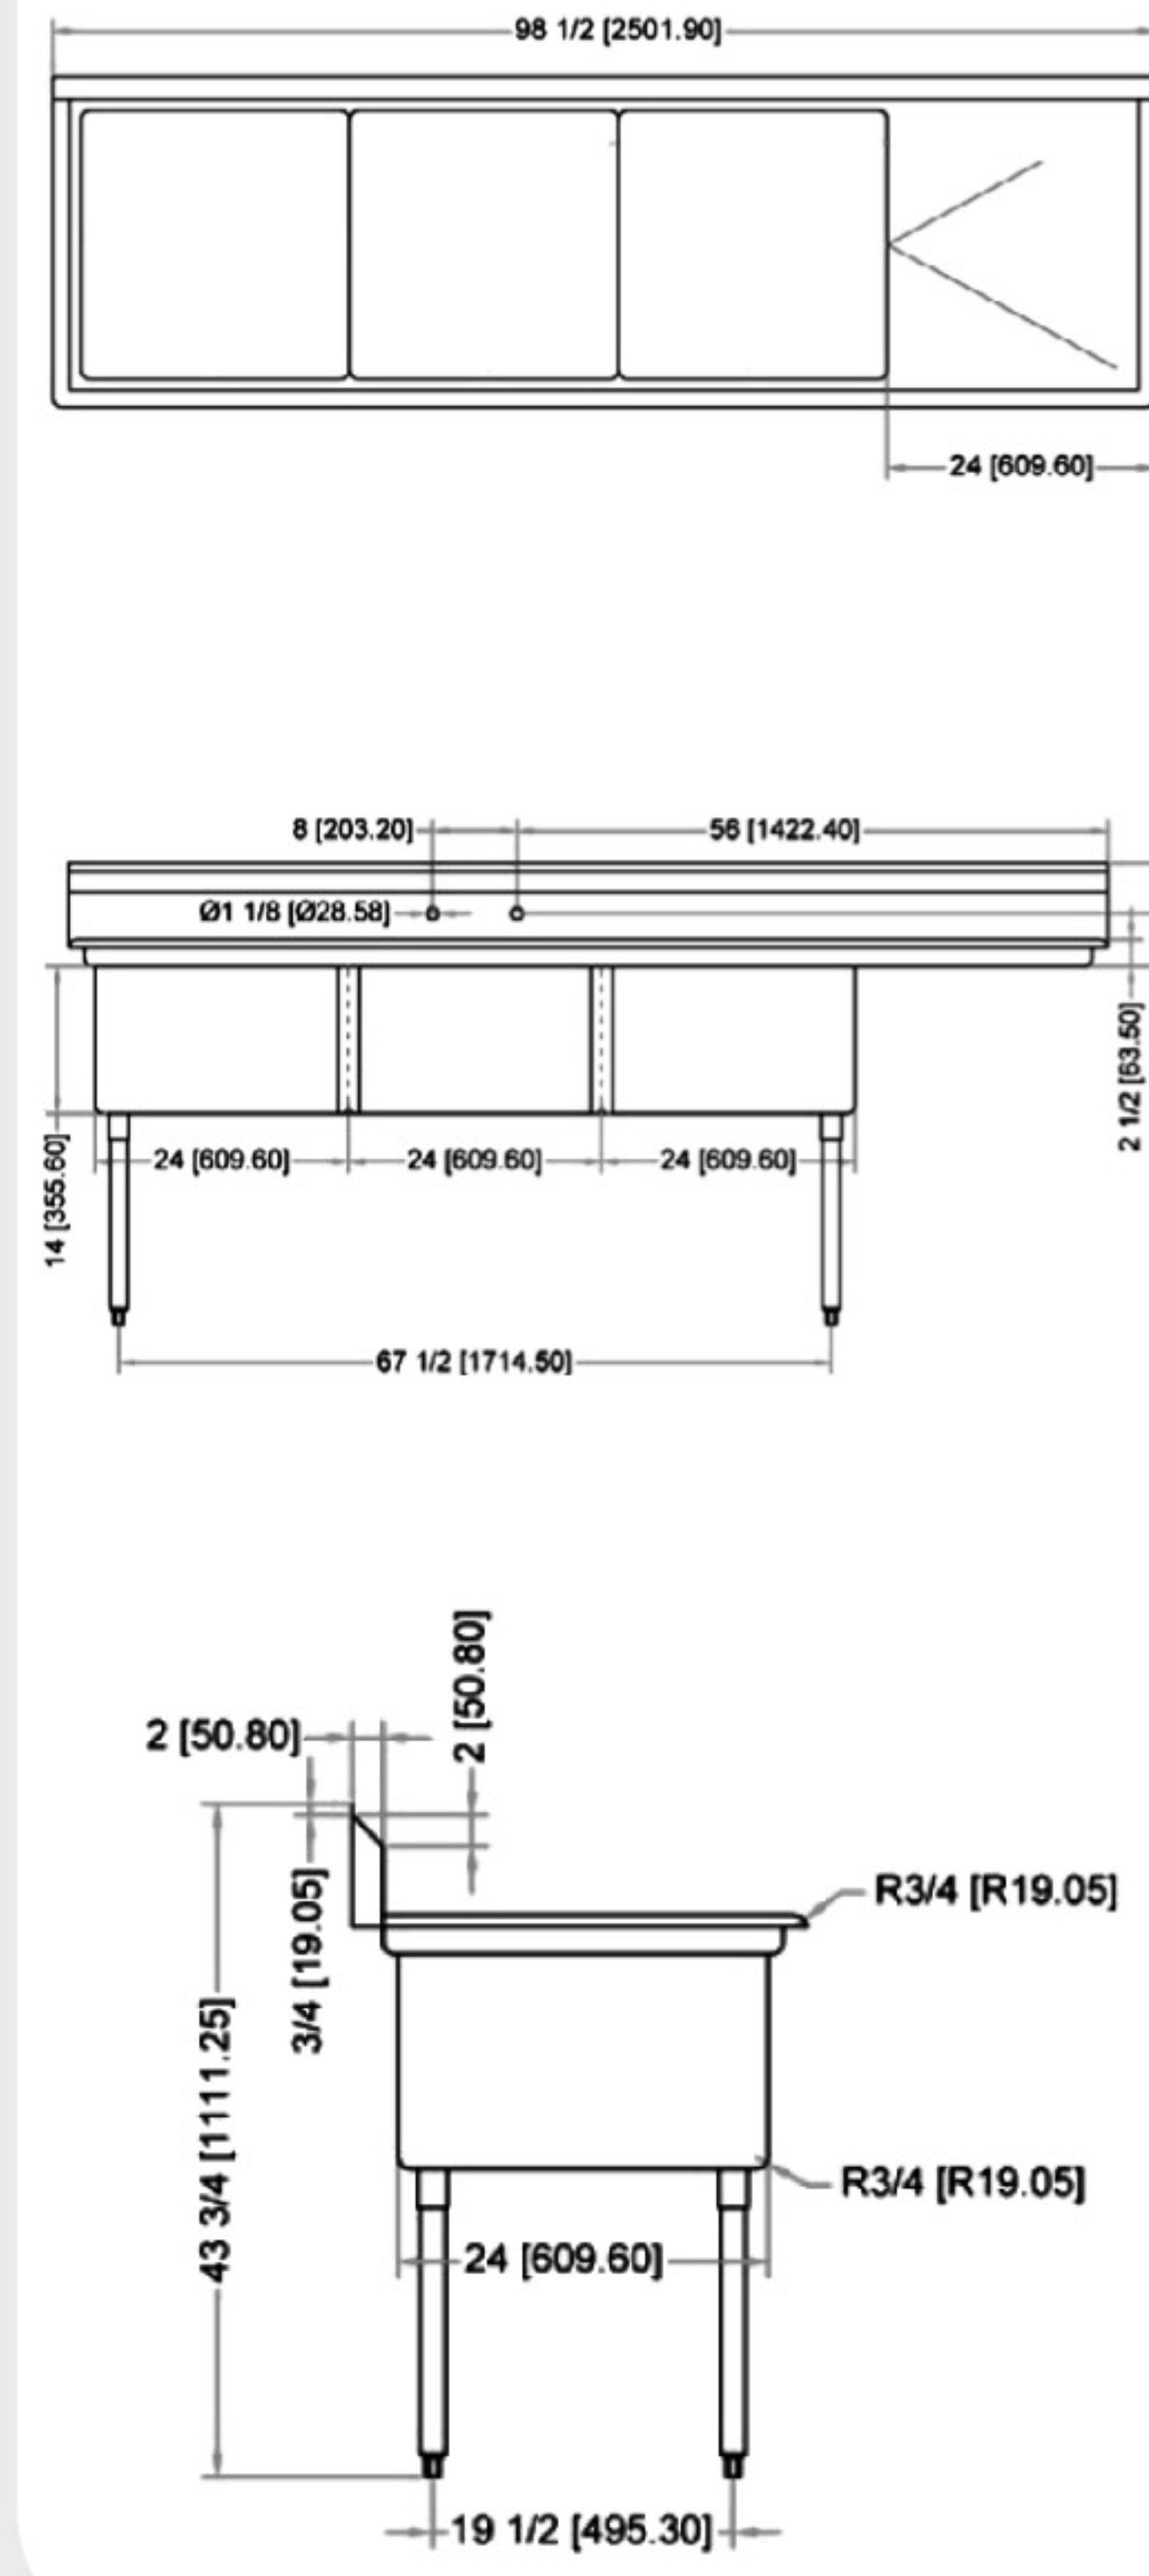

TECHNICAL SPECIFICATION

ITEM NUMBER	DESCRIPTION	DIMENSIONS OF SINK	DRAIN BOARD	OVERALL DIMENSIONS	WEIGHT
25270	Three tub sink with corner drain	18" x 21" x 14" 457 x 533 x 355.6 mm	N/A	59" x 26 1/2" x 44" 1498.6 x 673 x 1117.6 mm	102 lb/ 46 kg
43776	Three tub sink with center drain				
25271	Three tub sink with corner drain	18" x 21" x 14" 457 x 533 x 355.6 mm	Left	74 1/2" x 26 1/2" x 44" 1892 x 673 x 1117.6 mm	112 lb/ 51 kg
43775	Three tub sink with center drain				
25272	Three tub sink with corner drain	18" x 21" x 14" 457 x 533 x 355.6 mm	Right	74 1/2" x 26 1/2" x 44" 1892 x 673 x 1117.6 mm	112 lb/ 51 kg
43777	Three tub sink with center drain				
25273	Three tub sink with corner drain	18" x 21" x 14" 457 x 533 x 355.6 mm	2	90" x 26 1/2" x 44" 2286 x 673 x 1117.6 mm	119 lb/ 54 kg
43778	Three tub sink with center drain				

THREE TUB SINK WITHOUT DRAIN BOARD

THREE TUB SINK WITH LEFT DRAIN BOARD

THREE TUB SINK WITH RIGHT DRAIN BOARD

THREE TUB SINK WITH TWO DRAIN BOARD

TECHNICAL SPECIFICATION

ITEM NUMBER	DESCRIPTION	DIMENSIONS OF SINK	DRAIN BOARD	OVERALL DIMENSIONS	WEIGHT
22120	Three tub sink with corner drain & 4 faucet holes	24" x 24" x 14" / 609.6 x 609.6 x 355.6 mm	N/A	77" x 29 1/2" x 44" / 1956 x 749 x 1117.6 mm	110 lb / 50 kg
43787	Three tub sink with center drain & 4 faucet holes				
25259	Three tub sink with corner drain & 4 faucet holes	24" x 24" x 14" / 609.6 x 609.6 x 355.6 mm	Left	98 1/2" x 29 1/2" x 44" / 2502 x 749 x 1117.6 mm	136 lb / 61.7 kg
43786	Three tub sink with center drain & 4 faucet holes				
25260	Three tub sink with corner drain & 4 faucet holes	24" x 24" x 14" / 609.6 x 609.6 x 355.6 mm	Right	98 1/2" x 29 1/2" x 44" / 2502 x 749 x 1117.6 mm	136 lb / 61.7 kg
43788	Three tub sink with center drain & 4 faucet holes				
25261	Three tub sink with corner drain & 4 faucet holes	24" x 24" x 14" / 609.6 x 609.6 x 355.6 mm	2	120" x 29 1/2" x 44" / 3048 x 749 x 1117.6 mm	150 lb / 68 kg
43789	Three tub sink with center drain & 4 faucet holes				