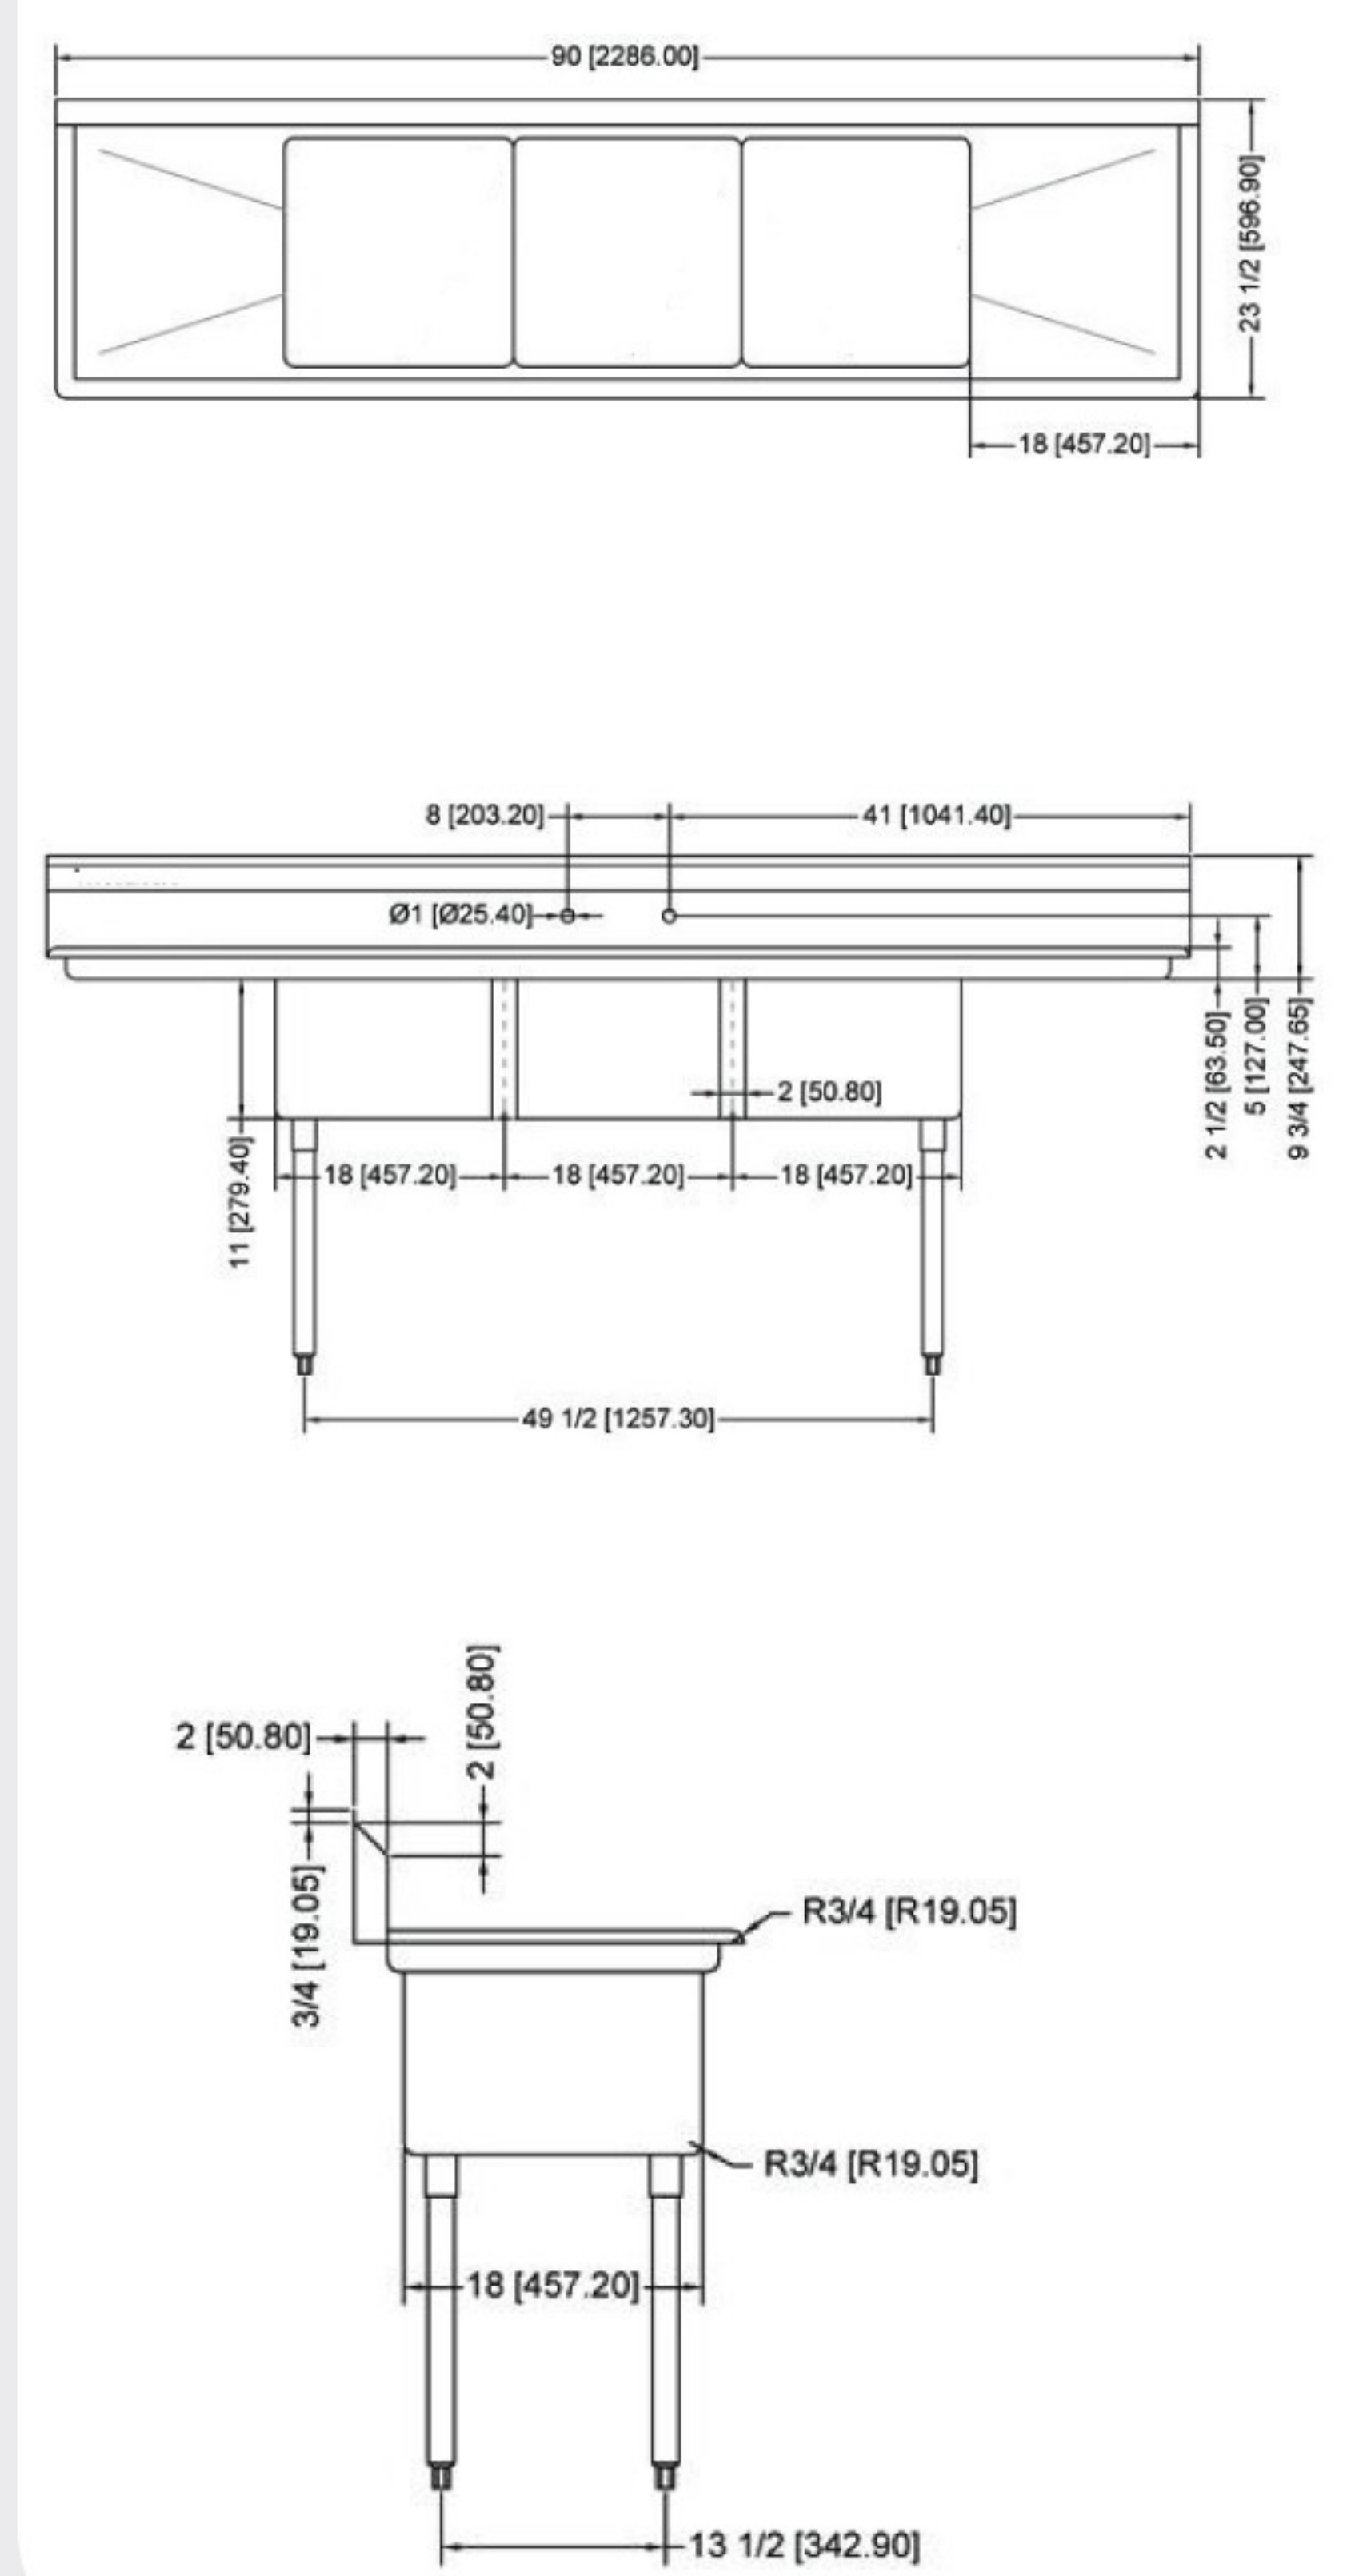

NELLA

WAREWASHING/HANDLING

SERVING THE FOOD INDUSTRY SINCE 1951

POT SINKS - THREE TUB SINK WITH CENTER / CORNER DRAIN

FEATURES:

- Comes with drain guards
- 18-gauge stainless steel
- Faucet holes are 1" on center
- Shipped with legs removed
- Drain size: 1.8" / 4.6 cm
- Corner drain or center drain

**THREE TUB SINK
WITH TWO DRAIN BOARD**

TECHNICAL SPECIFICATION

ITEM NUMBER	DESCRIPTION	DIMENSIONS OF SINK	DRAIN BOARD	OVERALL DIMENSIONS	WEIGHT
22114	Three tub sink with corner drain	18" x 18" x 11"/ 457 x 457 x 279.4 mm	N/A	59" x 23 1/2" x 44"/ 1498.6 x 597 x 1117.6 mm	75 lb/ 34 kg
43765	Three tub sink with center drain				
22115	Three tub sink with corner drain	18" x 18" x 11"/ 457 x 457 x 279.4 mm	Left	75" x 23 1/2" x 44"/ 1905 x 597 x 1117.6 mm	80 lb/ 36.3 kg
43764	Three tub sink with center drain				
22116	Three tub sink with corner drain	18" x 18" x 11"/ 457 x 457 x 279.4 mm	Right	75" x 23 1/2" x 44"/ 1905 x 597 x 1117.6 mm	80 lb/ 36.3 kg
43766	Three tub sink with center drain				
22117	Three tub sink with corner drain	18" x 18" x 11"/ 457 x 457 x 279.4 mm	2	90" x 23 1/2" x 44"/ 2286 x 597 x 1117.6 mm	95 lb/ 43 kg
43763	Three tub sink with center drain				