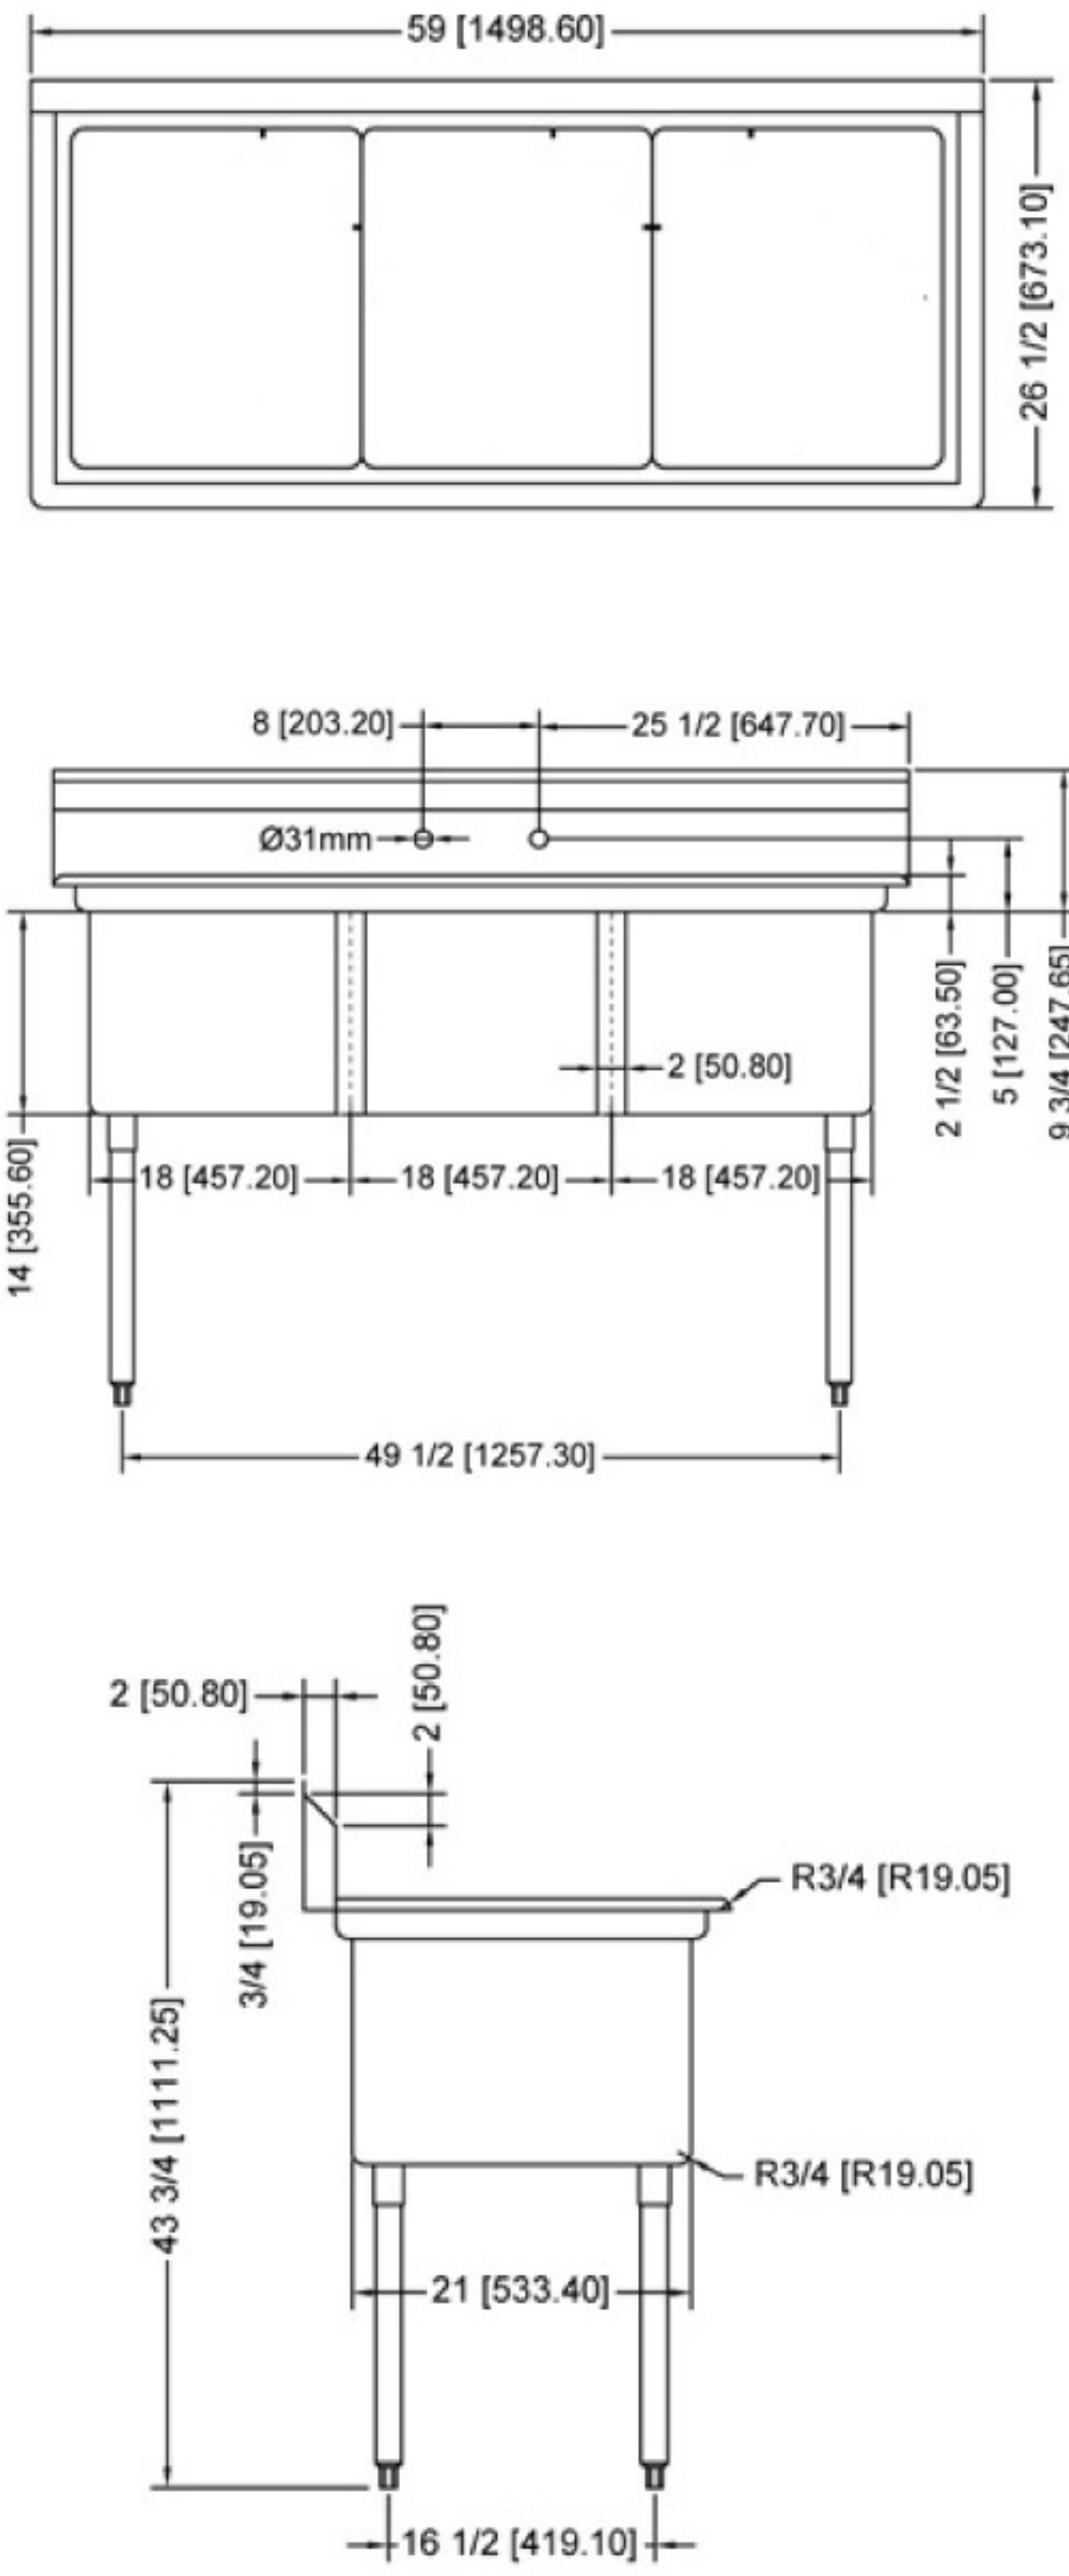

THREE TUB SINK WITH LEFT DRAIN BOARD