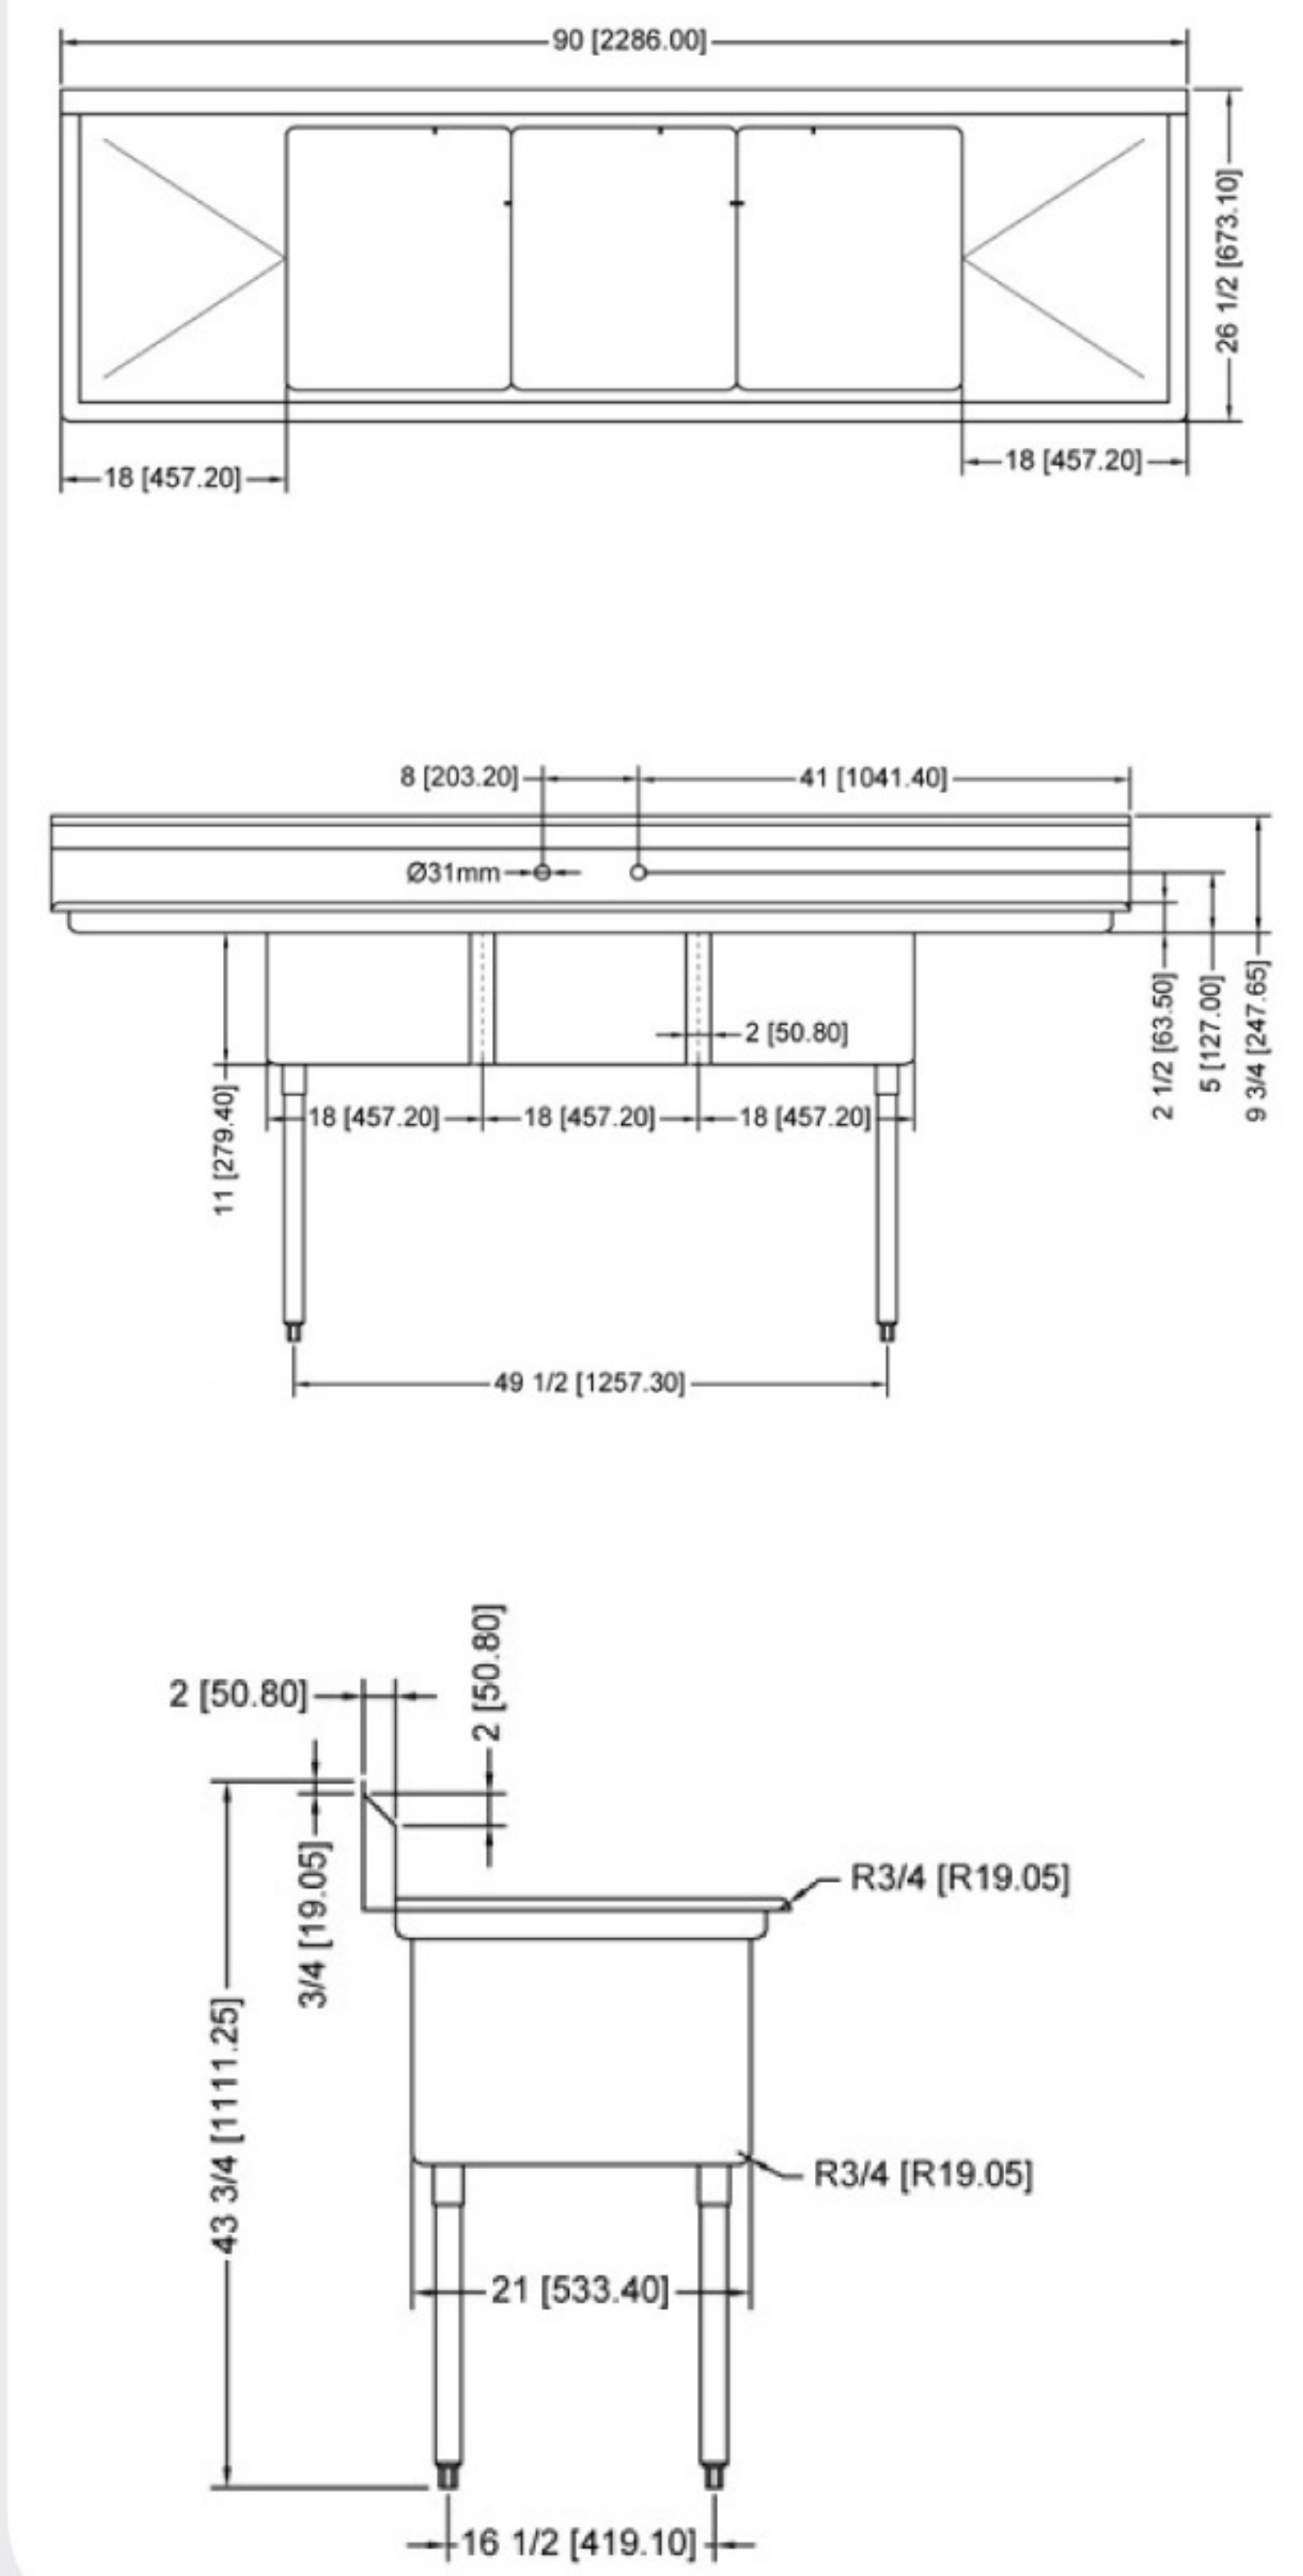

TECHNICAL SPECIFICATION

ITEM NUMBER	DESCRIPTION	DIMENSIONS OF SINK	DRAIN BOARD	OVERALL DIMENSIONS	WEIGHT
25270	Three tub sink with corner drain	18" x 21" x 14" 457 x 533 x 355.6 mm	N/A	59" x 26 1/2" x 44" 1498.6 x 673 x 1117.6 mm	102 lb/ 46 kg
43776	Three tub sink with center drain				
25271	Three tub sink with corner drain	18" x 21" x 14" 457 x 533 x 355.6 mm	Left	74 1/2" x 26 1/2" x 44" 1892 x 673 x 1117.6 mm	112 lb/ 51 kg
43775	Three tub sink with center drain				
25272	Three tub sink with corner drain	18" x 21" x 14" 457 x 533 x 355.6 mm	Right	74 1/2" x 26 1/2" x 44" 1892 x 673 x 1117.6 mm	112 lb/ 51 kg
43777	Three tub sink with center drain				
25273	Three tub sink with corner drain	18" x 21" x 14" 457 x 533 x 355.6 mm	2	90" x 26 1/2" x 44" 2286 x 673 x 1117.6 mm	119 lb/ 54 kg
43778	Three tub sink with center drain				

THREE TUB SINK WITHOUT DRAIN BOARD

THREE TUB SINK WITH LEFT DRAIN BOARD

THREE TUB SINK WITH RIGHT DRAIN BOARD

THREE TUB SINK WITH TWO DRAIN BOARD

TECHNICAL SPECIFICATION

ITEM NUMBER	DESCRIPTION	DIMENSIONS OF SINK	DRAIN BOARD	OVERALL DIMENSIONS	WEIGHT
22120	Three tub sink with corner drain & 4 faucet holes	24" x 24" x 14" / 609.6 x 609.6 x 355.6 mm	N/A	77" x 29 1/2" x 44" / 1956 x 749 x 1117.6 mm	110 lb / 50 kg
43787	Three tub sink with center drain & 4 faucet holes				
25259	Three tub sink with corner drain & 4 faucet holes	24" x 24" x 14" / 609.6 x 609.6 x 355.6 mm	Left	98 1/2" x 29 1/2" x 44" / 2502 x 749 x 1117.6 mm	136 lb / 61.7 kg
43786	Three tub sink with center drain & 4 faucet holes				
25260	Three tub sink with corner drain & 4 faucet holes	24" x 24" x 14" / 609.6 x 609.6 x 355.6 mm	Right	98 1/2" x 29 1/2" x 44" / 2502 x 749 x 1117.6 mm	136 lb / 61.7 kg
43788	Three tub sink with center drain & 4 faucet holes				
25261	Three tub sink with corner drain & 4 faucet holes	24" x 24" x 14" / 609.6 x 609.6 x 355.6 mm	2	120" x 29 1/2" x 44" / 3048 x 749 x 1117.6 mm	150 lb / 68 kg
43789	Three tub sink with center drain & 4 faucet holes				