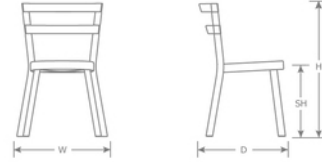

DETAILS

H	W	D	SH	Lbs
31.5"	20.5"	21.5"	17"	14

Outdoor/Indoor Stacking Side Chair

E-coated powder coat finish

Frame: Tubular Steel

Seat/Back: Solid Steel / Tubular Steel

Stackability: 8

SHIPPING

Master Pack Quantity: 4

Master Pack Dimensions: 40" x 27.5" x 22"

Master Pack Weight: 70 Lbs.

Density: 4

Master Cartons/Pallet: 6

Freight Class: 175

FOB: PA 17042

Quick Ship Finishes: