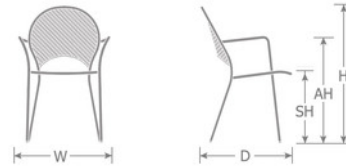

DETAILS

H	W	D	SH	AH	Lbs
34.5"	23"	24.5"	18"	27"	14

Outdoor/Indoor Stacking Armchair

E-coated powder coat finish

Frame: Tubular Steel

Seat/Back: Interlace Steel Mesh

Stackability: 4

SHIPPING

Master Pack Quantity: 4

Master Pack Dimensions: 42"x25"x29"

Master Pack Weight: 70 Lbs.

Density: 4.4

Master Cartons/Pallet: 6

Freight Class: 250

FOB: PA 17042

Quick Ship Finishes: