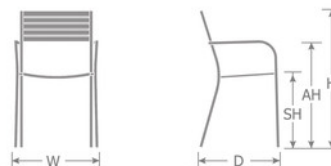

DETAILS

H	W	D	SH	AH	Lbs
33"	20.5"	21"	18"	26"	15

Outdoor/Indoor Stacking Armchair

E-coated powder coat finish

Frame: Square Tube Steel

Seat/Back: Steel Slats

Stackability: 6

SHIPPING

Master Pack Quantity: 4

Master Pack Dimensions: 38"x26"x22"

Master Pack Weight: 76 Lbs.

Density: 6.5

Master Cartons/Pallet: 6

Freight Class: 125

FOB: PA 17042

Quick Ship Finishes: