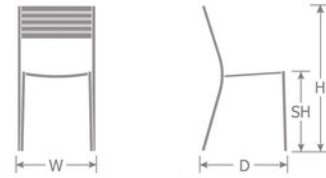

DETAILS

H	W	D	SH	Lbs
33"	17.5"	21"	18"	17

Outdoor/Indoor Stacking Side Chair

E-coated powder coat finish

Frame: Square Tube Steel

Seat/Back: Steel Slats

Stackability: 6

SHIPPING

Master Pack Quantity: 4

Master Pack Dimensions: 39"x27"x20"

Master Pack Weight: 75 Lbs.

Master Cartons/Pallet: 6

Freight Class: 125

FOB: PA 17042

Quick Ship Finishes:

22 A/Iron