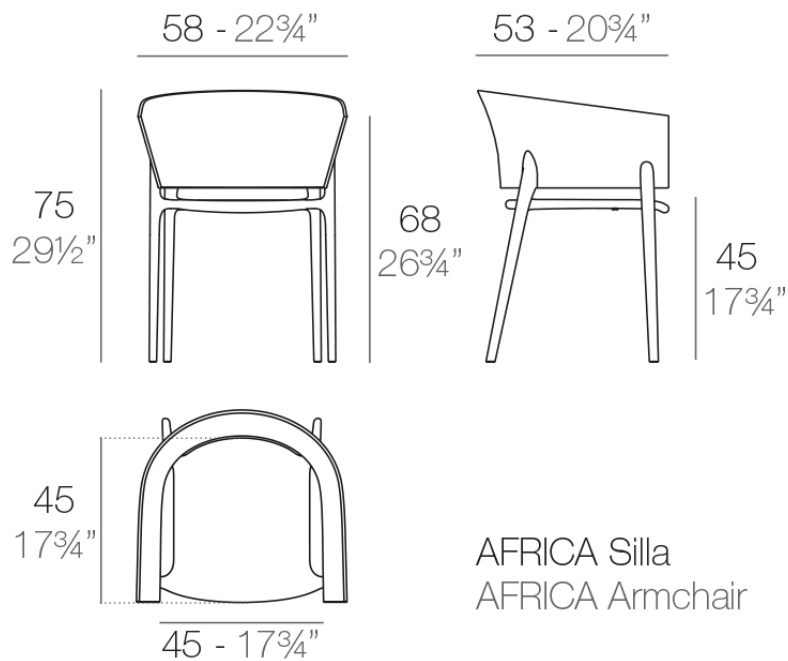

Info

Description

Made from polypropylene and reinforced with fiberglass manufactured by gas injection. Stackable . Available in various colors. Suitable for indoor and outdoor use.

In addition, the “Vondom Revolution” finish means it is made from 100% recycled plastic from the Mediterranean sea.

Weight: 5.93 Kg