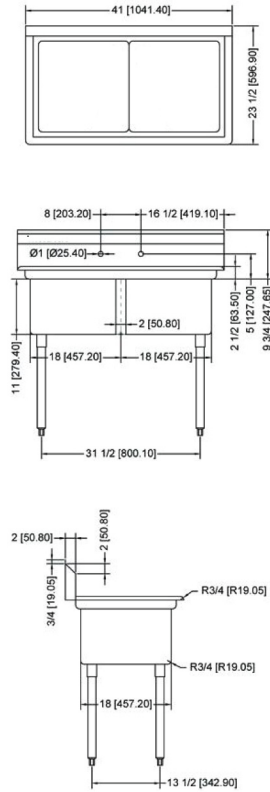

WAREWASHING/HANDLING

POT SINK - 18" x 18" x 11" TWO TUB SINK

TWO TUB SINK WITHOUT DRAIN BOARD