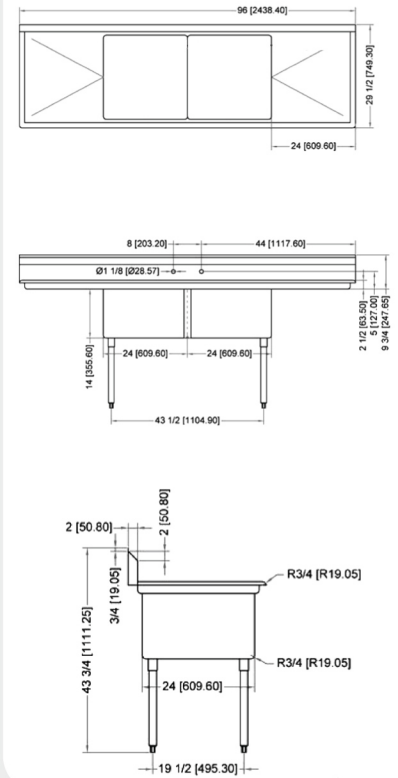

ITEM NUMBER	DESCRIPTION	DIMENSIONS OF SINK	DRAIN BOARD	OVERALL DIMENSIONS	WEIGHT
25266	Two tub sink with corner drain	18" x 21" x 14"/ 457 x 533 x 355.6 mm	N/A	41" x 26 1/2" x 44"/ 1041.4 x 673 x 1117.6 mm	77 lbs/ 35 kg
43780	Two tub sink with center drain				
25267	Two tub sink with corner drain	18" x 21" x 14"/ 457 x 533 x 355.6 mm	Left	56 1/2" x 26 1/2" x 44"/ 1435 x 673 x 1117.6 mm	86 lbs/ 39 kg
43779	Two tub sink with center drain				
25268	Two tub sink with corner drain	18" x 21" x 14"/ 457 x 533 x 355.6 mm	Right	56 1/2" x 26 1/2" x 44"/ 1435 x 673 x 1117.6 mm	86 lbs/ 39 kg
43781	Two tub sink with center drain				
25269	Two tub sink with corner drain	18" x 21" x 14"/ 457 x 533 x 355.6 mm	2	72" x 26 1/2" x 44"/ 1829 x 673 x 1117.6 mm	95 lbs/ 43 kg
43782	Two tub sink with center drain				

POT SINK - 24" x 24" x 14" TWO TUB SINK

TWO TUB SINK WITHOUT DRAIN BOARD

TWO TUB SINK WITH LEFT DRAIN BOARD

TWO TUB SINK WITH RIGHT DRAIN BOARD

TWO TUB SINK WITH TWO DRAIN BOARD

TECHNICAL SPECIFICATION

ITEM NUMBER	DESCRIPTION	DIMENSIONS OF SINK	DRAIN BOARD	OVERALL DIMENSIONS	WEIGHT
22119	Two tub sink with corner drain	24" x 24" x 14"/ 609.6 x 609.6 x 355.6 mm	N/A	53" x 29 1/2" x 44"/ 1346.2 x 749 x 1117.6 mm	80 lb/ 36 kg
43791	Two tub sink with center drain				
25256	Two tub sink with corner drain	24" x 24" x 14"/ 609.6 x 609.6 x 355.6 mm	Left	74 1/2" x 29 1/2" x 44"/ 1892 x 749 x 1117.6 mm	106 lb/ 48 kg
43790	Two tub sink with center drain				
25257	Two tub sink with corner drain	24" x 24" x 14"/ 609.6 x 609.6 x 355.6 mm	Right	74 1/2" x 29 1/2" x 44"/ 1892 x 749 x 1117.6 mm	106 lb/ 48 kg
43792	Two tub sink with center drain				
25258	Two tub sink with corner drain	24" x 24" x 14"/ 609.6 x 609.6 x 355.6 mm	2	96" x 29 1/2" x 44"/ 2438 x 749 x 1117.6 mm	120 lb/ 54.4 kg
43793	Two tub sink with center drain				