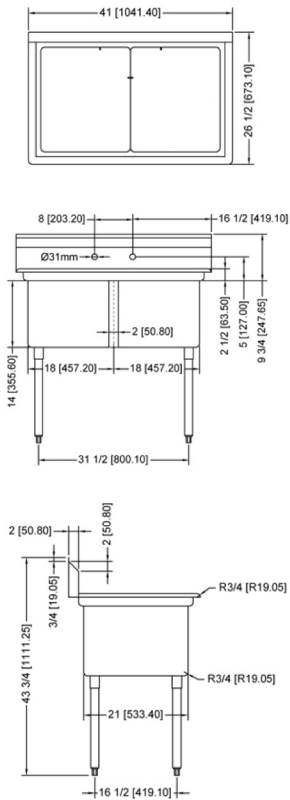

TECHNICAL SPECIFICATION

ITEM NUMBER	DESCRIPTION	DIMENSIONS OF SINK	DRAIN BOARD	OVERALL DIMENSIONS	WEIGHT
22113	Two tub sink with corner drain	18" x 18" x 11"	N/A	41" x 23 1/2" x 44"	55 lbs/
43769	Two tub sink with center drain	457 x 457 x 279.4 mm			
25250	Two tub sink with corner drain	18" x 18" x 11"	Left	56 1/2" x 23 1/2" x 44"	88 lbs/
43768	Two tub sink with center drain	457 x 457 x 279.4 mm			
25251	Two tub sink with corner drain	18" x 18" x 11"	Right	56 1/2" x 23 1/2" x 44"	88 lbs/
43770	Two tub sink with center drain	457 x 457 x 279.4 mm			
25252	Two tub sink with corner drain	18" x 18" x 11"	2	72" x 23 1/2" x 44"	97 lbs/
43767	Two tub sink with center drain	457 x 457 x 279.4 mm			

WAREWASHING/HANDLING

POT SINK - 18" x 21" x 14" TWO TUB SINK

TWO TUB SINK WITHOUT DRAIN BOARD

TWO TUB SINK WITH LEFT DRAIN BOARD

TWO TUB SINK WITH RIGHT DRAIN BOARD

TWO TUB SINK WITH TWO DRAIN BOARD

TECHNICAL SPECIFICATION

ITEM NUMBER	DESCRIPTION	DIMENSIONS OF SINK	DRAIN BOARD	OVERALL DIMENSIONS	WEIGHT
25266	Two tub sink with corner drain	18" x 21" x 14"/ 457 x 533 x 355.6 mm	N/A	41" x 26 1/2" x 44"/ 1041.4 x 673 x 1117.6 mm	77 lbs/ 35 kg
43780	Two tub sink with center drain				
25267	Two tub sink with corner drain	18" x 21" x 14"/ 457 x 533 x 355.6 mm	Left	56 1/2" x 26 1/2" x 44"/ 1435 x 673 x 1117.6 mm	86 lbs/ 39 kg
43779	Two tub sink with center drain				
25268	Two tub sink with corner drain	18" x 21" x 14"/ 457 x 533 x 355.6 mm	Right	56 1/2" x 26 1/2" x 44"/ 1435 x 673 x 1117.6 mm	86 lbs/ 39 kg
43781	Two tub sink with center drain				
25269	Two tub sink with corner drain	18" x 21" x 14"/ 457 x 533 x 355.6 mm	2	72" x 26 1/2" x 44"/ 1829 x 673 x 1117.6 mm	95 lbs/ 43 kg
43782	Two tub sink with center drain				