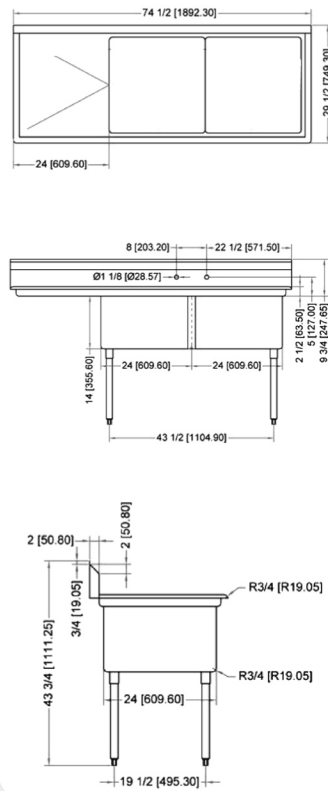

ITEM NUMBER	DESCRIPTION	DIMENSIONS OF SINK	DRAIN BOARD	OVERALL DIMENSIONS	WEIGHT
25266	Two tub sink with corner drain	18" x 21" x 14"/ 457 x 533 x 355.6 mm	N/A	41" x 26 1/2" x 44"/ 1041.4 x 673 x 1117.6 mm	77 lbs/ 35 kg
43780	Two tub sink with center drain				
25267	Two tub sink with corner drain	18" x 21" x 14"/ 457 x 533 x 355.6 mm	Left	56 1/2" x 26 1/2" x 44"/ 1435 x 673 x 1117.6 mm	86 lbs/ 39 kg
43779	Two tub sink with center drain				
25268	Two tub sink with corner drain	18" x 21" x 14"/ 457 x 533 x 355.6 mm	Right	56 1/2" x 26 1/2" x 44"/ 1435 x 673 x 1117.6 mm	86 lbs/ 39 kg
43781	Two tub sink with center drain				
25269	Two tub sink with corner drain	18" x 21" x 14"/ 457 x 533 x 355.6 mm	2	72" x 26 1/2" x 44"/ 1829 x 673 x 1117.6 mm	95 lbs/ 43 kg
43782	Two tub sink with center drain				

POT SINK - 24" x 24" x 14" TWO TUB SINK

TWO TUB SINK WITHOUT DRAIN BOARD

TWO TUB SINK WITH LEFT DRAIN BOARD

TWO TUB SINK WITH RIGHT DRAIN BOARD

TWO TUB SINK WITH TWO DRAIN BOARD

TECHNICAL SPECIFICATION

ITEM NUMBER	DESCRIPTION	DIMENSIONS OF SINK	DRAIN BOARD	OVERALL DIMENSIONS	WEIGHT
22119	Two tub sink with corner drain	24" x 24" x 14"/ 609.6 x 609.6 x 355.6 mm	N/A	53" x 29 1/2" x 44"/ 1346.2 x 749 x 1117.6 mm	80 lb/ 36 kg
43791	Two tub sink with center drain				
25256	Two tub sink with corner drain	24" x 24" x 14"/ 609.6 x 609.6 x 355.6 mm	Left	74 1/2" x 29 1/2" x 44"/ 1892 x 749 x 1117.6 mm	106 lb/ 48 kg
43790	Two tub sink with center drain				
25257	Two tub sink with corner drain	24" x 24" x 14"/ 609.6 x 609.6 x 355.6 mm	Right	74 1/2" x 29 1/2" x 44"/ 1892 x 749 x 1117.6 mm	106 lb/ 48 kg
43792	Two tub sink with center drain				
25258	Two tub sink with corner drain	24" x 24" x 14"/ 609.6 x 609.6 x 355.6 mm	2	96" x 29 1/2" x 44"/ 2438 x 749 x 1117.6 mm	120 lb/ 54.4 kg
43793	Two tub sink with center drain				