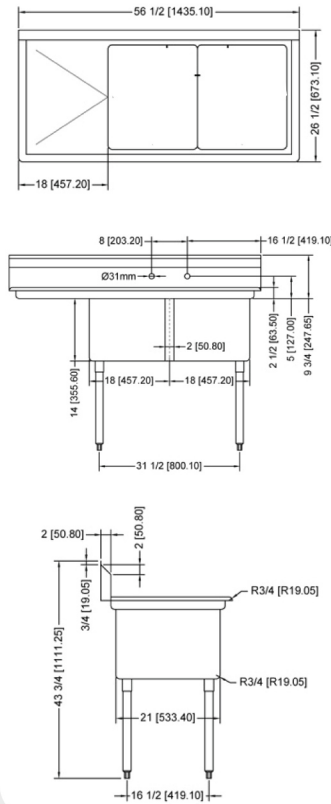

WAREWASHING/HANDLING

POT SINK - 18" x 21" x 14" TWO TUB SINK

TWO TUB SINK WITHOUT DRAIN BOARD

TWO TUB SINK WITH LEFT DRAIN BOARD

TWO TUB SINK WITH RIGHT DRAIN BOARD

TWO TUB SINK WITH TWO DRAIN BOARD

TECHNICAL SPECIFICATION

ITEM NUMBER	DESCRIPTION	DIMENSIONS OF SINK	DRAIN BOARD	OVERALL DIMENSIONS	WEIGHT
25266	Two tub sink with corner drain	18" x 21" x 14"/ 457 x 533 x 355.6 mm	N/A	41" x 26 1/2" x 44"/ 1041.4 x 673 x 1117.6 mm	77 lbs/ 35 kg
43780	Two tub sink with center drain				
25267	Two tub sink with corner drain	18" x 21" x 14"/ 457 x 533 x 355.6 mm	Left	56 1/2" x 26 1/2" x 44"/ 1435 x 673 x 1117.6 mm	86 lbs/ 39 kg
43779	Two tub sink with center drain				
25268	Two tub sink with corner drain	18" x 21" x 14"/ 457 x 533 x 355.6 mm	Right	56 1/2" x 26 1/2" x 44"/ 1435 x 673 x 1117.6 mm	86 lbs/ 39 kg
43781	Two tub sink with center drain				
25269	Two tub sink with corner drain	18" x 21" x 14"/ 457 x 533 x 355.6 mm	2	72" x 26 1/2" x 44"/ 1829 x 673 x 1117.6 mm	95 lbs/ 43 kg
43782	Two tub sink with center drain				