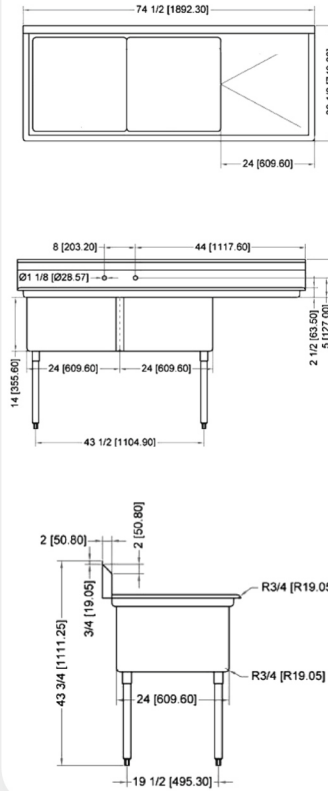

ITEM NUMBER	DESCRIPTION	DIMENSIONS OF SINK	DRAIN BOARD	OVERALL DIMENSIONS	WEIGHT
25266	Two tub sink with corner drain	18" x 21" x 14"/ 457 x 533 x 355.6 mm	N/A	41" x 26 1/2" x 44"/ 1041.4 x 673 x 1117.6 mm	77 lbs/ 35 kg
43780	Two tub sink with center drain				
25267	Two tub sink with corner drain	18" x 21" x 14"/ 457 x 533 x 355.6 mm	Left	56 1/2" x 26 1/2" x 44"/ 1435 x 673 x 1117.6 mm	86 lbs/ 39 kg
43779	Two tub sink with center drain				
25268	Two tub sink with corner drain	18" x 21" x 14"/ 457 x 533 x 355.6 mm	Right	56 1/2" x 26 1/2" x 44"/ 1435 x 673 x 1117.6 mm	86 lbs/ 39 kg
43781	Two tub sink with center drain				
25269	Two tub sink with corner drain	18" x 21" x 14"/ 457 x 533 x 355.6 mm	2	72" x 26 1/2" x 44"/ 1829 x 673 x 1117.6 mm	95 lbs/ 43 kg
43782	Two tub sink with center drain				

POT SINK - 24" x 24" x 14" TWO TUB SINK

TWO TUB SINK WITHOUT DRAIN BOARD

TWO TUB SINK WITH LEFT DRAIN BOARD

TWO TUB SINK WITH RIGHT DRAIN BOARD

TWO TUB SINK WITH TWO DRAIN BOARD

TECHNICAL SPECIFICATION

ITEM NUMBER	DESCRIPTION	DIMENSIONS OF SINK	DRAIN BOARD	OVERALL DIMENSIONS	WEIGHT
22119	Two tub sink with corner drain	24" x 24" x 14"/ 609.6 x 609.6 x 355.6 mm	N/A	53" x 29 1/2" x 44"/ 1346.2 x 749 x 1117.6 mm	80 lb/ 36 kg
43791	Two tub sink with center drain				
25256	Two tub sink with corner drain	24" x 24" x 14"/ 609.6 x 609.6 x 355.6 mm	Left	74 1/2" x 29 1/2" x 44"/ 1892 x 749 x 1117.6 mm	106 lb/ 48 kg
43790	Two tub sink with center drain				
25257	Two tub sink with corner drain	24" x 24" x 14"/ 609.6 x 609.6 x 355.6 mm	Right	74 1/2" x 29 1/2" x 44"/ 1892 x 749 x 1117.6 mm	106 lb/ 48 kg
43792	Two tub sink with center drain				
25258	Two tub sink with corner drain	24" x 24" x 14"/ 609.6 x 609.6 x 355.6 mm	2	96" x 29 1/2" x 44"/ 2438 x 749 x 1117.6 mm	120 lb/ 54.4 kg
43793	Two tub sink with center drain				