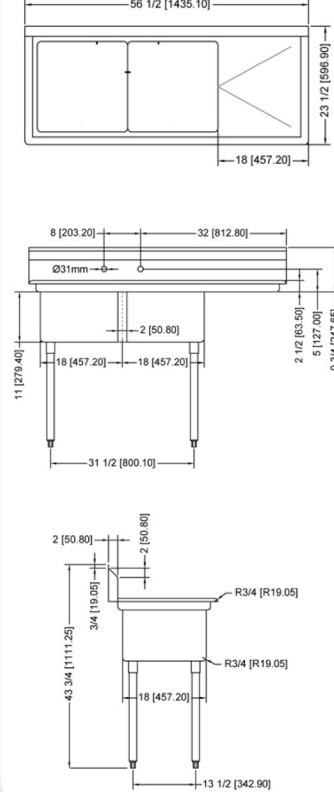

TWO TUB SINK WITH RIGHT DRAIN BOARD