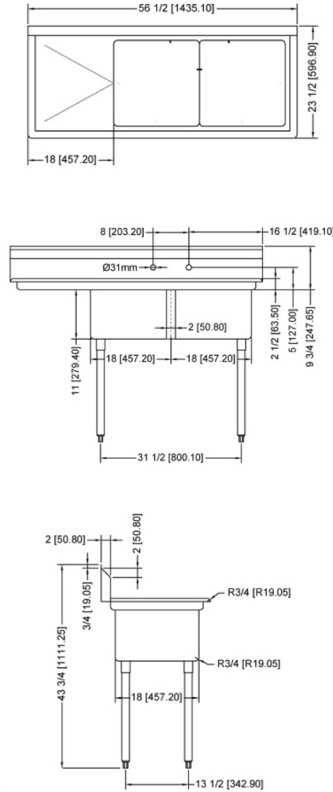

TWO TUB SINK WITH LEFT DRAIN BOARD