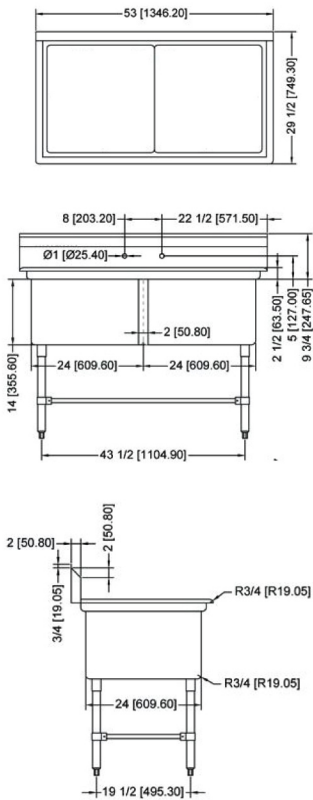

ITEM NUMBER	DESCRIPTION	DIMENSIONS OF SINK	DRAIN BOARD	OVERALL DIMENSIONS	WEIGHT
25266	Two tub sink with corner drain	18" x 21" x 14"/ 457 x 533 x 355.6 mm	N/A	41" x 26 1/2" x 44"/ 1041.4 x 673 x 1117.6 mm	77 lbs/ 35 kg
43780	Two tub sink with center drain				
25267	Two tub sink with corner drain	18" x 21" x 14"/ 457 x 533 x 355.6 mm	Left	56 1/2" x 26 1/2" x 44"/ 1435 x 673 x 1117.6 mm	86 lbs/ 39 kg
43779	Two tub sink with center drain				
25268	Two tub sink with corner drain	18" x 21" x 14"/ 457 x 533 x 355.6 mm	Right	56 1/2" x 26 1/2" x 44"/ 1435 x 673 x 1117.6 mm	86 lbs/ 39 kg
43781	Two tub sink with center drain				
25269	Two tub sink with corner drain	18" x 21" x 14"/ 457 x 533 x 355.6 mm	2	72" x 26 1/2" x 44"/ 1829 x 673 x 1117.6 mm	95 lbs/ 43 kg
43782	Two tub sink with center drain				

POT SINK - 24" x 24" x 14" TWO TUB SINK

TWO TUB SINK WITHOUT DRAIN BOARD

TWO TUB SINK WITH LEFT DRAIN BOARD

TWO TUB SINK WITH RIGHT DRAIN BOARD

TWO TUB SINK WITH TWO DRAIN BOARD

TECHNICAL SPECIFICATION

ITEM NUMBER	DESCRIPTION	DIMENSIONS OF SINK	DRAIN BOARD	OVERALL DIMENSIONS	WEIGHT
22119	Two tub sink with corner drain	24" x 24" x 14"/ 609.6 x 609.6 x 355.6 mm	N/A	53" x 29 1/2" x 44"/ 1346.2 x 749 x 1117.6 mm	80 lb/ 36 kg
43791	Two tub sink with center drain				
25256	Two tub sink with corner drain	24" x 24" x 14"/ 609.6 x 609.6 x 355.6 mm	Left	74 1/2" x 29 1/2" x 44"/ 1892 x 749 x 1117.6 mm	106 lb/ 48 kg
43790	Two tub sink with center drain				
25257	Two tub sink with corner drain	24" x 24" x 14"/ 609.6 x 609.6 x 355.6 mm	Right	74 1/2" x 29 1/2" x 44"/ 1892 x 749 x 1117.6 mm	106 lb/ 48 kg
43792	Two tub sink with center drain				
25258	Two tub sink with corner drain	24" x 24" x 14"/ 609.6 x 609.6 x 355.6 mm	2	96" x 29 1/2" x 44"/ 2438 x 749 x 1117.6 mm	120 lb/ 54.4 kg
43793	Two tub sink with center drain				