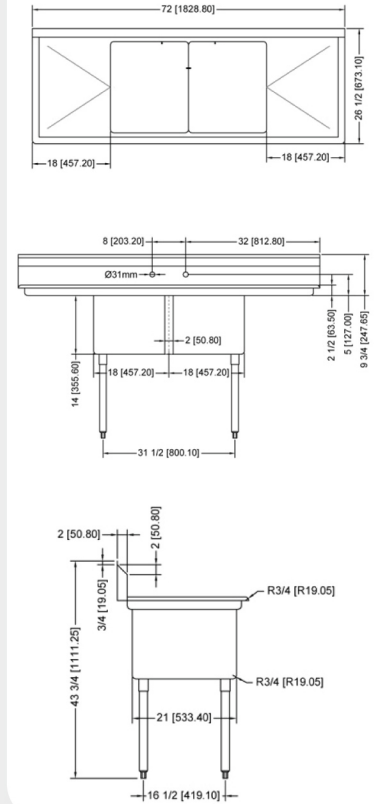

WAREWASHING/HANDLING

POT SINK - 18" x 21" x 14" TWO TUB SINK

TWO TUB SINK WITHOUT DRAIN BOARD

TWO TUB SINK WITH LEFT DRAIN BOARD

TWO TUB SINK WITH RIGHT DRAIN BOARD

TWO TUB SINK WITH TWO DRAIN BOARD

TECHNICAL SPECIFICATION

ITEM NUMBER	DESCRIPTION	DIMENSIONS OF SINK	DRAIN BOARD	OVERALL DIMENSIONS	WEIGHT
25266	Two tub sink with corner drain	18" x 21" x 14"/ 457 x 533 x 355.6 mm	N/A	41" x 26 1/2" x 44"/ 1041.4 x 673 x 1117.6 mm	77 lbs/ 35 kg
43780	Two tub sink with center drain				
25267	Two tub sink with corner drain	18" x 21" x 14"/ 457 x 533 x 355.6 mm	Left	56 1/2" x 26 1/2" x 44"/ 1435 x 673 x 1117.6 mm	86 lbs/ 39 kg
43779	Two tub sink with center drain				
25268	Two tub sink with corner drain	18" x 21" x 14"/ 457 x 533 x 355.6 mm	Right	56 1/2" x 26 1/2" x 44"/ 1435 x 673 x 1117.6 mm	86 lbs/ 39 kg
43781	Two tub sink with center drain				
25269	Two tub sink with corner drain	18" x 21" x 14"/ 457 x 533 x 355.6 mm	2	72" x 26 1/2" x 44"/ 1829 x 673 x 1117.6 mm	95 lbs/ 43 kg
43782	Two tub sink with center drain				