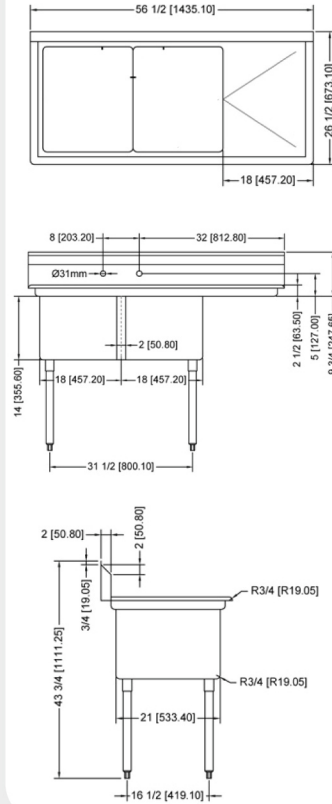

WAREWASHING/HANDLING

POT SINK - 18" x 21" x 14" TWO TUB SINK

TWO TUB SINK WITHOUT DRAIN BOARD

TWO TUB SINK WITH LEFT DRAIN BOARD

TWO TUB SINK WITH RIGHT DRAIN BOARD

TWO TUB SINK WITH TWO DRAIN BOARD

TECHNICAL SPECIFICATION

ITEM NUMBER	DESCRIPTION	DIMENSIONS OF SINK	DRAIN BOARD	OVERALL DIMENSIONS	WEIGHT
25266	Two tub sink with corner drain	18" x 21" x 14"/ 457 x 533 x 355.6 mm	N/A	41" x 26 1/2" x 44"/ 1041.4 x 673 x 1117.6 mm	77 lbs/ 35 kg
43780	Two tub sink with center drain				
25267	Two tub sink with corner drain	18" x 21" x 14"/ 457 x 533 x 355.6 mm	Left	56 1/2" x 26 1/2" x 44"/ 1435 x 673 x 1117.6 mm	86 lbs/ 39 kg
43779	Two tub sink with center drain				
25268	Two tub sink with corner drain	18" x 21" x 14"/ 457 x 533 x 355.6 mm	Right	56 1/2" x 26 1/2" x 44"/ 1435 x 673 x 1117.6 mm	86 lbs/ 39 kg
43781	Two tub sink with center drain				
25269	Two tub sink with corner drain	18" x 21" x 14"/ 457 x 533 x 355.6 mm	2	72" x 26 1/2" x 44"/ 1829 x 673 x 1117.6 mm	95 lbs/ 43 kg
43782	Two tub sink with center drain				