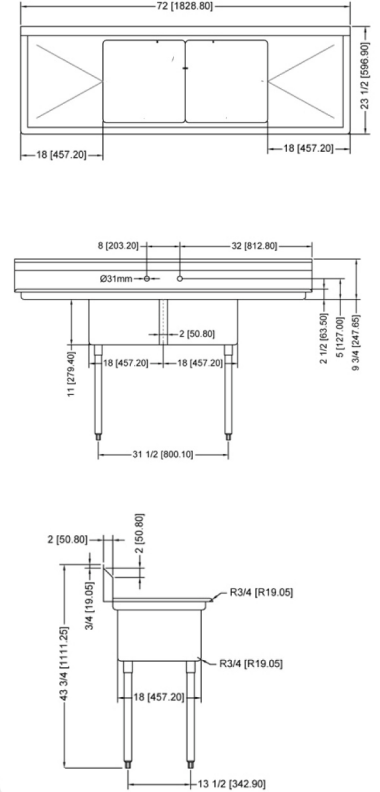

SERVING THE FOOD INDUSTRY SINCE 1951

POT SINKS - TWO TUB SINK WITH CENTER / CORNER DRAIN

FEATURES:

- Comes with drain guards
- 18-gauge stainless steel
- Faucet holes are 1" on center
- Shipped with legs removed
- Drain size: 1.8" / 4.6 cm
- Conforms to CSA Standards
- Corner drain or center drain

TECHNICAL SPECIFICATION

ITEM NUMBER	DESCRIPTION	DIMENSIONS OF SINK	DRAIN BOARD	OVERALL DIMENSIONS	WEIGHT
22113	Two tub sink with corner drain	18" x 18" x 11"	N/A	41" x 23 1/2" x 44"	55 lbs/
43769	Two tub sink with center drain	457 x 457 x 279.4 mm			
25250	Two tub sink with corner drain	18" x 18" x 11"	Left	56 1/2" x 23 1/2" x 44"	88 lbs/
43768	Two tub sink with center drain	457 x 457 x 279.4 mm			
25251	Two tub sink with corner drain	18" x 18" x 11"	Right	56 1/2" x 23 1/2" x 44"	88 lbs/
43770	Two tub sink with center drain	457 x 457 x 279.4 mm			
25252	Two tub sink with corner drain	18" x 18" x 11"	2	72" x 23 1/2" x 44"	97 lbs/
43767	Two tub sink with center drain	457 x 457 x 279.4 mm			

ITEM NUMBER	DESCRIPTION	DIMENSIONS OF SINK	DRAIN BOARD	OVERALL DIMENSIONS	WEIGHT
25266	Two tub sink with corner drain	18" x 21" x 14"/ 457 x 533 x 355.6 mm	N/A	41" x 26 1/2" x 44"/ 1041.4 x 673 x 1117.6 mm	77 lbs/ 35 kg
43780	Two tub sink with center drain				
25267	Two tub sink with corner drain	18" x 21" x 14"/ 457 x 533 x 355.6 mm	Left	56 1/2" x 26 1/2" x 44"/ 1435 x 673 x 1117.6 mm	86 lbs/ 39 kg
43779	Two tub sink with center drain				
25268	Two tub sink with corner drain	18" x 21" x 14"/ 457 x 533 x 355.6 mm	Right	56 1/2" x 26 1/2" x 44"/ 1435 x 673 x 1117.6 mm	86 lbs/ 39 kg
43781	Two tub sink with center drain				
25269	Two tub sink with corner drain	18" x 21" x 14"/ 457 x 533 x 355.6 mm	2	72" x 26 1/2" x 44"/ 1829 x 673 x 1117.6 mm	95 lbs/ 43 kg
43782	Two tub sink with center drain				