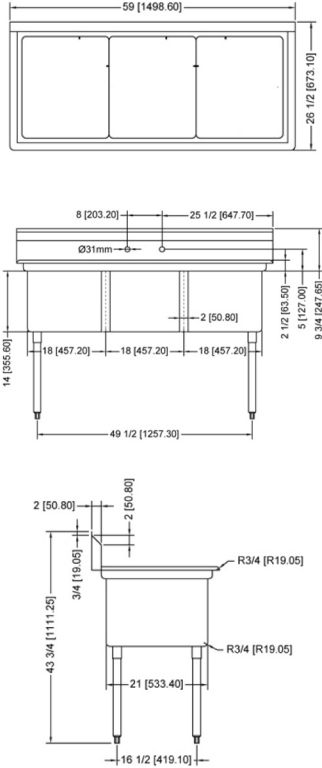

WAREWASHING/HANDLING

POT SINK - 18" x 21" x 14" THREE TUB SINK

**THREE TUB SINK
WITHOUT DRAIN BOARD**