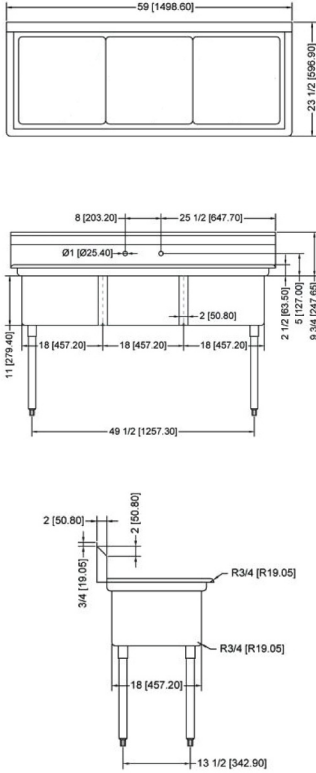

WAREWASHING/HANDLING

POT SINK - 18" x 18" x 11" THREE TUB SINK

NELLA

THREE TUB SINK WITHOUT DRAIN BOARD