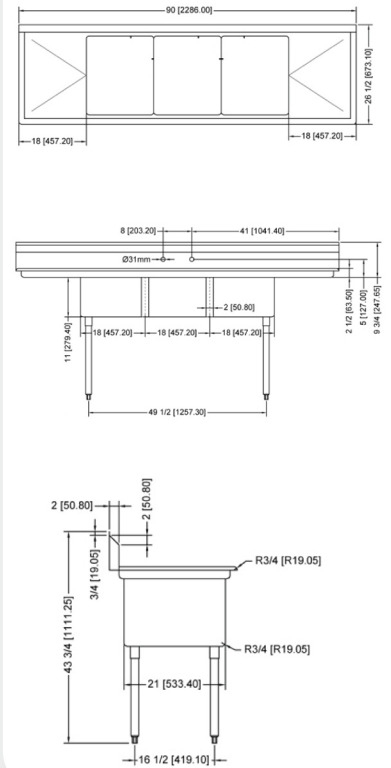

WAREWASHING/HANDLING

POT SINK - 18" x 21" x 14" THREE TUB SINK

**THREE TUB SINK
WITHOUT DRAIN BOARD**

**THREE TUB SINK
WITH LEFT DRAIN BOARD**

**THREE TUB SINK
WITH RIGHT DRAIN BOARD**

**THREE TUB SINK
WITH TWO DRAIN BOARD**

TECHNICAL SPECIFICATION

ITEM NUMBER	DESCRIPTION	DIMENSIONS OF SINK	DRAIN BOARD	OVERALL DIMENSIONS	WEIGHT
25270	Three tub sink with corner drain	18" x 21" x 14"/ 457 x 533 x 355.6 mm	N/A	59" x 26 1/2" x 44"/ 1498.6 x 673 x 1117.6 mm	102 lb/ 46 kg
43776	Three tub sink with center drain				
25271	Three tub sink with corner drain	18" x 21" x 14"/ 457 x 533 x 355.6 mm	Left	74 1/2" x 26 1/2" x 44"/ 1892 x 673 x 1117.6 mm	112 lb/ 51 kg
43775	Three tub sink with center drain				
25272	Three tub sink with corner drain	18" x 21" x 14"/ 457 x 533 x 355.6 mm	Right	74 1/2" x 26 1/2" x 44"/ 1892 x 673 x 1117.6 mm	112 lb/ 51 kg
43777	Three tub sink with center drain				
25273	Three tub sink with corner drain	18" x 21" x 14"/ 457 x 533 x 355.6 mm	2	90" x 26 1/2" x 44"/ 2286 x 673 x 1117.6 mm	119 lb/ 54 kg
43778	Three tub sink with center drain				