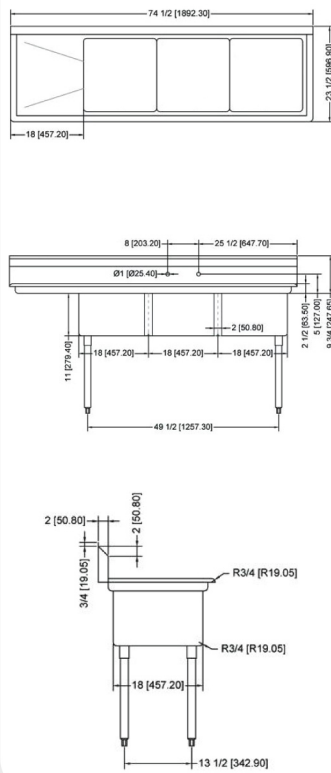

THREE TUB SINK WITH LEFT DRAIN BOARD