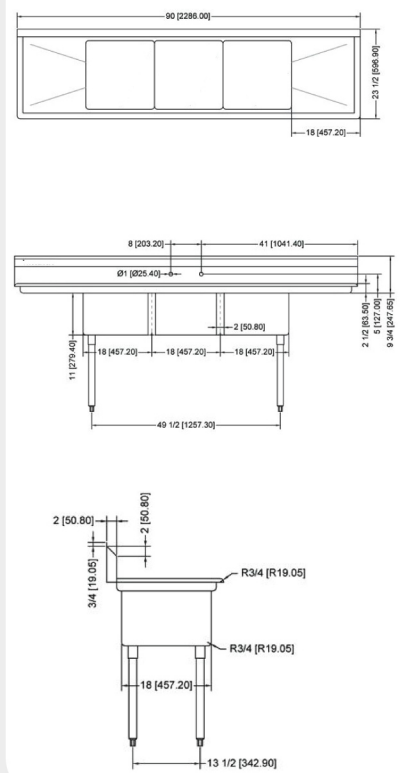

SERVING THE FOOD INDUSTRY SINCE 1951

POT SINKS - THREE TUB SINK WITH CENTER / CORNER DRAIN

FEATURES:

- Comes with drain guards
- 18-gauge stainless steel
- Faucet holes are 1" on center
- Shipped with legs removed
- Drain size: 1.8" / 4.6 cm
- Conforms to CSA Standards
- Corner drain or center drain

THREE TUB SINK WITH TWO DRAIN BOARD

TECHNICAL SPECIFICATION

ITEM NUMBER	DESCRIPTION	DIMENSIONS OF SINK	DRAIN BOARD	OVERALL DIMENSIONS	WEIGHT
22114	Three tub sink with corner drain	18" x 18" x 11"	N/A	59" x 23 1/2" x 44"	75 lb/ 34 kg
43765	Three tub sink with center drain	457 x 457 x 279.4 mm			
22115	Three tub sink with corner drain	18" x 18" x 11"	Left	75" x 23 1/2" x 44"	80 lb/ 36.3 kg
43764	Three tub sink with center drain	457 x 457 x 279.4 mm			
22116	Three tub sink with corner drain	18" x 18" x 11"	Right	75" x 23 1/2" x 44"	80 lb/ 36.3 kg
43766	Three tub sink with center drain	457 x 457 x 279.4 mm			
22117	Three tub sink with corner drain	18" x 18" x 11"	2	90" x 23 1/2" x 44"	95 lb/ 43 kg
43763	Three tub sink with center drain	457 x 457 x 279.4 mm			