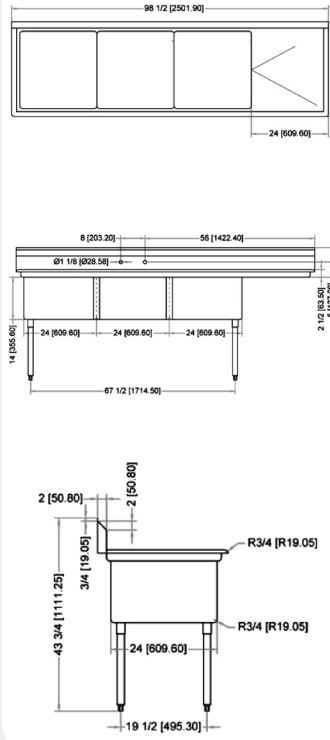

NELLA

THREE TUB SINK WITHOUT DRAIN BOARD

THREE TUB SINK WITH LEFT DRAIN BOARD

THREE TUB SINK WITH RIGHT DRAIN BOARD

THREE TUB SINK WITH TWO DRAIN BOARD

TECHNICAL SPECIFICATION

ITEM NUMBER	DESCRIPTION	DIMENSIONS OF SINK	DRAIN BOARD	OVERALL DIMENSIONS	WEIGHT
22120	Three tub sink with corner drain & 4 faucet holes	24" x 24" x 14" 609.6 x 609.6 x 355.6 mm	N/A	77" x 29 1/2" x 44" 1956 x 749 x 1117.6 mm	110 lb/ 50 kg
43787	Three tub sink with center drain & 4 faucet holes	24" x 24" x 14" 609.6 x 609.6 x 355.6 mm	Left	98 1/2" x 29 1/2" x 44" 2502 x 749 x 1117.6 mm	136 lb/ 61.7 kg
25259	Three tub sink with corner drain & 4 faucet holes	24" x 24" x 14" 609.6 x 609.6 x 355.6 mm	Right	98 1/2" x 29 1/2" x 44" 2502 x 749 x 1117.6 mm	136 lb/ 61.7 kg
43786	Three tub sink with center drain & 4 faucet holes	24" x 24" x 14" 609.6 x 609.6 x 355.6 mm	2	120" x 29 1/2" x 44" 3048 x 749 x 1117.6 mm	150 lb/ 68 kg
25260	Three tub sink with corner drain & 4 faucet holes	24" x 24" x 14" 609.6 x 609.6 x 355.6 mm			
43788	Three tub sink with center drain & 4 faucet holes	24" x 24" x 14" 609.6 x 609.6 x 355.6 mm			
25261	Three tub sink with corner drain & 4 faucet holes	24" x 24" x 14" 609.6 x 609.6 x 355.6 mm			
43789	Three tub sink with center drain & 4 faucet holes	24" x 24" x 14" 609.6 x 609.6 x 355.6 mm			