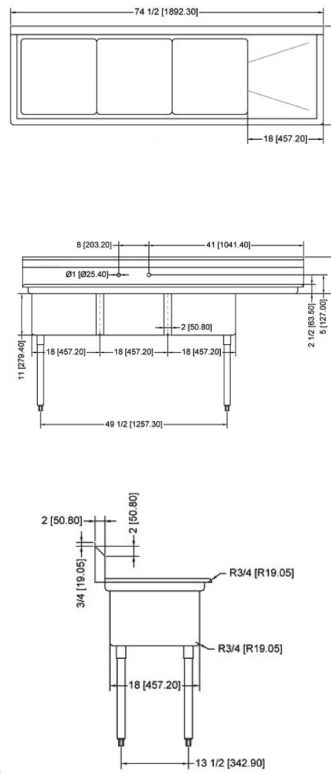

THREE TUB SINK WITH TWO DRAIN BOARD

TECHNICAL SPECIFICATION

ITEM NUMBER	DESCRIPTION	DIMENSIONS OF SINK	DRAIN BOARD	OVERALL DIMENSIONS	WEIGHT
22114	Three tub sink with corner drain	18" x 18" x 11"	N/A	59" x 23 1/2" x 44"	75 lb/ 34 kg
43765	Three tub sink with center drain	457 x 457 x 279.4 mm			
22115	Three tub sink with corner drain	18" x 18" x 11"	Left	75" x 23 1/2" x 44"	80 lb/ 36.3 kg
43764	Three tub sink with center drain	457 x 457 x 279.4 mm			
22116	Three tub sink with corner drain	18" x 18" x 11"	Right	75" x 23 1/2" x 44"	80 lb/ 36.3 kg
43766	Three tub sink with center drain	457 x 457 x 279.4 mm			
22117	Three tub sink with corner drain	18" x 18" x 11"	2	90" x 23 1/2" x 44"	95 lb/ 43 kg
43763	Three tub sink with center drain	457 x 457 x 279.4 mm			