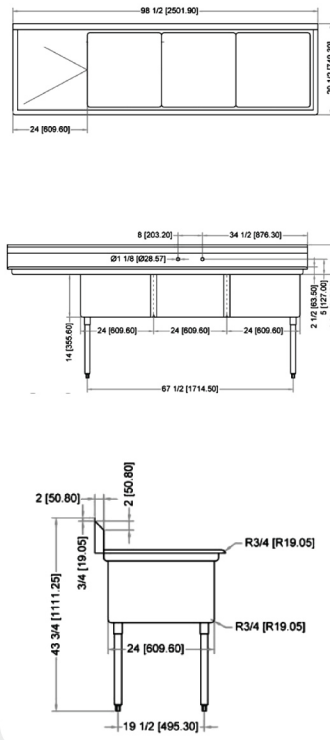

NELLA

THREE TUB SINK WITHOUT DRAIN BOARD

THREE TUB SINK WITH LEFT DRAIN BOARD

THREE TUB SINK WITH RIGHT DRAIN BOARD

THREE TUB SINK WITH TWO DRAIN BOARD

TECHNICAL SPECIFICATION

ITEM NUMBER	DESCRIPTION	DIMENSIONS OF SINK	DRAIN BOARD	OVERALL DIMENSIONS	WEIGHT
22120	Three tub sink with corner drain & 4 faucet holes	24" x 24" x 14" 609.6 x 609.6 x 355.6 mm	N/A	77" x 29 1/2" x 44" 1956 x 749 x 1117.6 mm	110 lb/ 50 kg
43787	Three tub sink with center drain & 4 faucet holes	24" x 24" x 14" 609.6 x 609.6 x 355.6 mm	Left	98 1/2" x 29 1/2" x 44" 2502 x 749 x 1117.6 mm	136 lb/ 61.7 kg
25259	Three tub sink with corner drain & 4 faucet holes	24" x 24" x 14" 609.6 x 609.6 x 355.6 mm	Right	98 1/2" x 29 1/2" x 44" 2502 x 749 x 1117.6 mm	136 lb/ 61.7 kg
43786	Three tub sink with center drain & 4 faucet holes	24" x 24" x 14" 609.6 x 609.6 x 355.6 mm	2	120" x 29 1/2" x 44" 3048 x 749 x 1117.6 mm	150 lb/ 68 kg
25260	Three tub sink with corner drain & 4 faucet holes	24" x 24" x 14" 609.6 x 609.6 x 355.6 mm			
43788	Three tub sink with center drain & 4 faucet holes	24" x 24" x 14" 609.6 x 609.6 x 355.6 mm			
25261	Three tub sink with corner drain & 4 faucet holes	24" x 24" x 14" 609.6 x 609.6 x 355.6 mm			
43789	Three tub sink with center drain & 4 faucet holes	24" x 24" x 14" 609.6 x 609.6 x 355.6 mm			