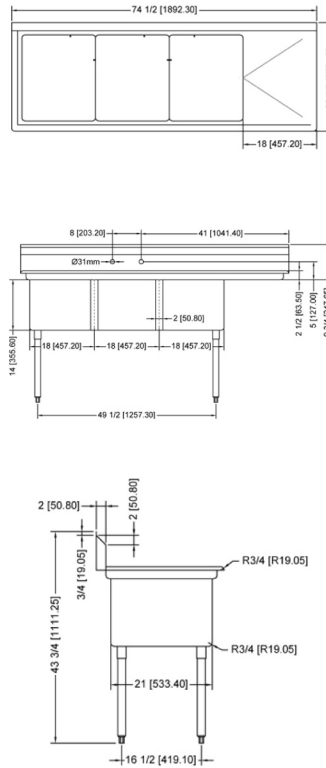

WAREWASHING/HANDLING

POT SINK - 18" x 21" x 14" THREE TUB SINK

**THREE TUB SINK
WITHOUT DRAIN BOARD**

**THREE TUB SINK
WITH LEFT DRAIN BOARD**

**THREE TUB SINK
WITH RIGHT DRAIN BOARD**

**THREE TUB SINK
WITH TWO DRAIN BOARD**

TECHNICAL SPECIFICATION

ITEM NUMBER	DESCRIPTION	DIMENSIONS OF SINK	DRAIN BOARD	OVERALL DIMENSIONS	WEIGHT
25270	Three tub sink with corner drain	18" x 21" x 14"/ 457 x 533 x 355.6 mm	N/A	59" x 26 1/2" x 44"/ 1498.6 x 673 x 1117.6 mm	102 lb/ 46 kg
43776	Three tub sink with center drain				
25271	Three tub sink with corner drain	18" x 21" x 14"/ 457 x 533 x 355.6 mm	Left	74 1/2" x 26 1/2" x 44"/ 1892 x 673 x 1117.6 mm	112 lb/ 51 kg
43775	Three tub sink with center drain				
25272	Three tub sink with corner drain	18" x 21" x 14"/ 457 x 533 x 355.6 mm	Right	74 1/2" x 26 1/2" x 44"/ 1892 x 673 x 1117.6 mm	112 lb/ 51 kg
43777	Three tub sink with center drain				
25273	Three tub sink with corner drain	18" x 21" x 14"/ 457 x 533 x 355.6 mm	2	90" x 26 1/2" x 44"/ 2286 x 673 x 1117.6 mm	119 lb/ 54 kg
43778	Three tub sink with center drain				