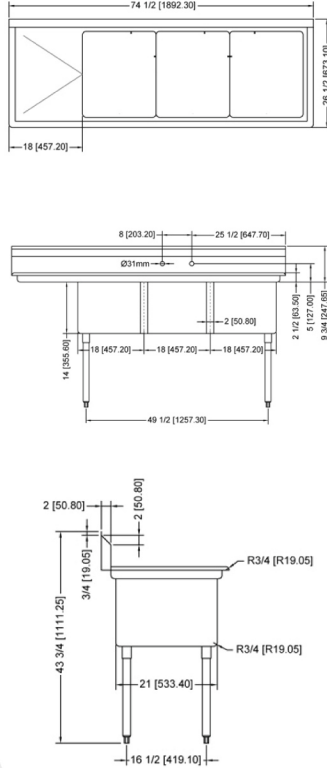

WAREWASHING/HANDLING

POT SINK - 18" x 21" x 14" THREE TUB SINK

**THREE TUB SINK
WITHOUT DRAIN BOARD**

**THREE TUB SINK
WITH LEFT DRAIN BOARD**

**THREE TUB SINK
WITH RIGHT DRAIN BOARD**

**THREE TUB SINK
WITH TWO DRAIN BOARD**

TECHNICAL SPECIFICATION

ITEM NUMBER	DESCRIPTION	DIMENSIONS OF SINK	DRAIN BOARD	OVERALL DIMENSIONS	WEIGHT
25270	Three tub sink with corner drain	18" x 21" x 14"/ 457 x 533 x 355.6 mm	N/A	59" x 26 1/2" x 44"/ 1498.6 x 673 x 1117.6 mm	102 lb/ 46 kg
43776	Three tub sink with center drain				
25271	Three tub sink with corner drain	18" x 21" x 14"/ 457 x 533 x 355.6 mm	Left	74 1/2" x 26 1/2" x 44"/ 1892 x 673 x 1117.6 mm	112 lb/ 51 kg
43775	Three tub sink with center drain				
25272	Three tub sink with corner drain	18" x 21" x 14"/ 457 x 533 x 355.6 mm	Right	74 1/2" x 26 1/2" x 44"/ 1892 x 673 x 1117.6 mm	112 lb/ 51 kg
43777	Three tub sink with center drain				
25273	Three tub sink with corner drain	18" x 21" x 14"/ 457 x 533 x 355.6 mm	2	90" x 26 1/2" x 44"/ 2286 x 673 x 1117.6 mm	119 lb/ 54 kg
43778	Three tub sink with center drain				