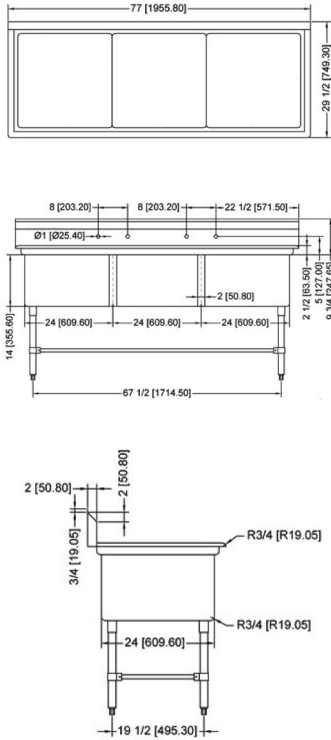

NELLA

THREE TUB SINK WITHOUT DRAIN BOARD

THREE TUB SINK WITH LEFT DRAIN BOARD

THREE TUB SINK WITH RIGHT DRAIN BOARD

THREE TUB SINK WITH TWO DRAIN BOARD

TECHNICAL SPECIFICATION

ITEM NUMBER	DESCRIPTION	DIMENSIONS OF SINK	DRAIN BOARD	OVERALL DIMENSIONS	WEIGHT
22120	Three tub sink with corner drain & 4 faucet holes	24" x 24" x 14" 609.6 x 609.6 x 355.6 mm	N/A	77" x 29 1/2" x 44" 1956 x 749 x 1117.6 mm	110 lb/ 50 kg
43787	Three tub sink with center drain & 4 faucet holes	24" x 24" x 14" 609.6 x 609.6 x 355.6 mm	Left	98 1/2" x 29 1/2" x 44" 2502 x 749 x 1117.6 mm	136 lb/ 61.7 kg
25259	Three tub sink with corner drain & 4 faucet holes	24" x 24" x 14" 609.6 x 609.6 x 355.6 mm	Right	98 1/2" x 29 1/2" x 44" 2502 x 749 x 1117.6 mm	136 lb/ 61.7 kg
43786	Three tub sink with center drain & 4 faucet holes	24" x 24" x 14" 609.6 x 609.6 x 355.6 mm	2	120" x 29 1/2" x 44" 3048 x 749 x 1117.6 mm	150 lb/ 68 kg
25260	Three tub sink with corner drain & 4 faucet holes	24" x 24" x 14" 609.6 x 609.6 x 355.6 mm			
43788	Three tub sink with center drain & 4 faucet holes	24" x 24" x 14" 609.6 x 609.6 x 355.6 mm			
25261	Three tub sink with corner drain & 4 faucet holes	24" x 24" x 14" 609.6 x 609.6 x 355.6 mm			
43789	Three tub sink with center drain & 4 faucet holes	24" x 24" x 14" 609.6 x 609.6 x 355.6 mm			