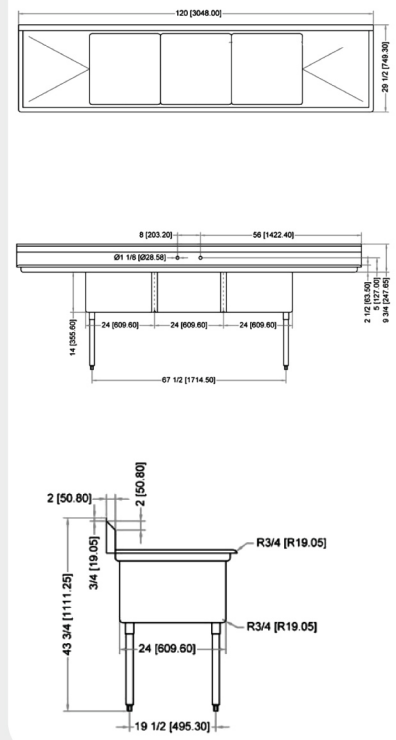

NELLA

THREE TUB SINK WITHOUT DRAIN BOARD

THREE TUB SINK WITH LEFT DRAIN BOARD

THREE TUB SINK WITH RIGHT DRAIN BOARD

THREE TUB SINK WITH TWO DRAIN BOARD

TECHNICAL SPECIFICATION

ITEM NUMBER	DESCRIPTION	DIMENSIONS OF SINK	DRAIN BOARD	OVERALL DIMENSIONS	WEIGHT
22120	Three tub sink with corner drain & 4 faucet holes	24" x 24" x 14" 609.6 x 609.6 x 355.6 mm	N/A	77" x 29 1/2" x 44" 1956 x 749 x 1117.6 mm	110 lb/ 50 kg
43787	Three tub sink with center drain & 4 faucet holes	24" x 24" x 14" 609.6 x 609.6 x 355.6 mm	Left	98 1/2" x 29 1/2" x 44" 2502 x 749 x 1117.6 mm	136 lb/ 61.7 kg
25259	Three tub sink with corner drain & 4 faucet holes	24" x 24" x 14" 609.6 x 609.6 x 355.6 mm	Right	98 1/2" x 29 1/2" x 44" 2502 x 749 x 1117.6 mm	136 lb/ 61.7 kg
43786	Three tub sink with center drain & 4 faucet holes	24" x 24" x 14" 609.6 x 609.6 x 355.6 mm	2	120" x 29 1/2" x 44" 3048 x 749 x 1117.6 mm	150 lb/ 68 kg
25260	Three tub sink with corner drain & 4 faucet holes	24" x 24" x 14" 609.6 x 609.6 x 355.6 mm			
43788	Three tub sink with center drain & 4 faucet holes	24" x 24" x 14" 609.6 x 609.6 x 355.6 mm			
25261	Three tub sink with corner drain & 4 faucet holes	24" x 24" x 14" 609.6 x 609.6 x 355.6 mm			
43789	Three tub sink with center drain & 4 faucet holes	24" x 24" x 14" 609.6 x 609.6 x 355.6 mm			