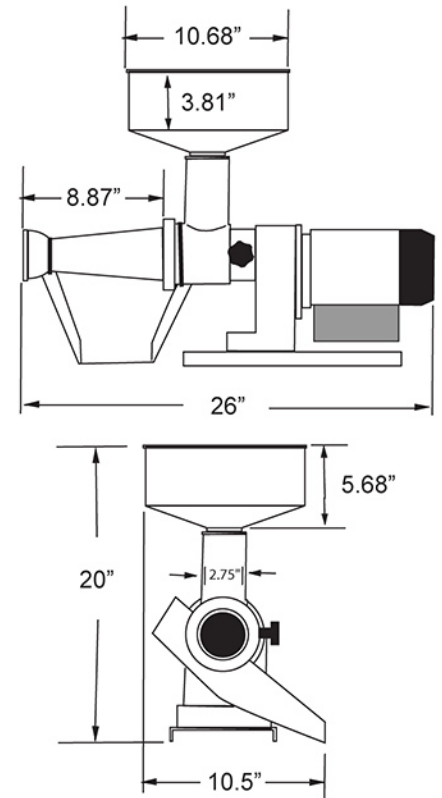

SERVING THE FOOD INDUSTRY SINCE 1951

ELECTRIC TOMATO SQUEEZER WITH 0.57 HP

Item: 41420 | Model: TS-IT-0080

CREATE FRESH, SIGNATURE TOMATO SAUCE AND PASTE

Nella's tomato squeezer enables the extraction of large quantities of tomato puree, separating it from seeds and skin. With its high power 0.57 HP motor, the TS-IT-0080 is ideal for those who require performance for medium to large production. The hopper, collector, and base are stainless steel; the worm and body are cast iron with double hot tinning, making this model a breeze to clean and sturdy to last during continuous usage. This model is also easy to disassemble, adding more effectiveness when cleaning. Made in Italy. Conforms to CSA standards.

Comes with a splash guard

WARRANTY
PARTS AND LABOR

CSA Approved

NEMA
5 - 15
125 VAC / 15 AMP

Authorized Dealer

FEATURES

- Perfect for medium to large production
- Tinned cast iron body, auger, stainless steel hopper, collector, base, and filter
- Easy to disassemble for quick and easy cleaning
- Comes with stainless steel cover

TECHNICAL SPECIFICATIONS

ITEM NUMBER	41420
MODEL	TS-IT-0080
DESCRIPTION	Electric
HP	0.57 HP / 0.43 kW
WORM RPM	80
ELECTRICAL	120V / 60Hz / 1Ph
WEIGHT	36.3 lbs. / 16 kg.
GROSS WEIGHT	38.5 lbs. / 17.5 kg.
DIMENSIONS (DWH)	26" x 10.50" x 20" 660.4 x 266.7 x 508 mm
GROSS DIMENSIONS	23" x 16.75" x 14.25" 584.2 x 425.45 x 361.95 mm

TECHNICAL DRAWINGS AND DIMENSIONS

Meat Grinder Attachment

15310 | #22 Meat Grinder Attachment for 41420 Tomato Squeezer

WARRANTY
PARTS AND LABOR

CSA Approved