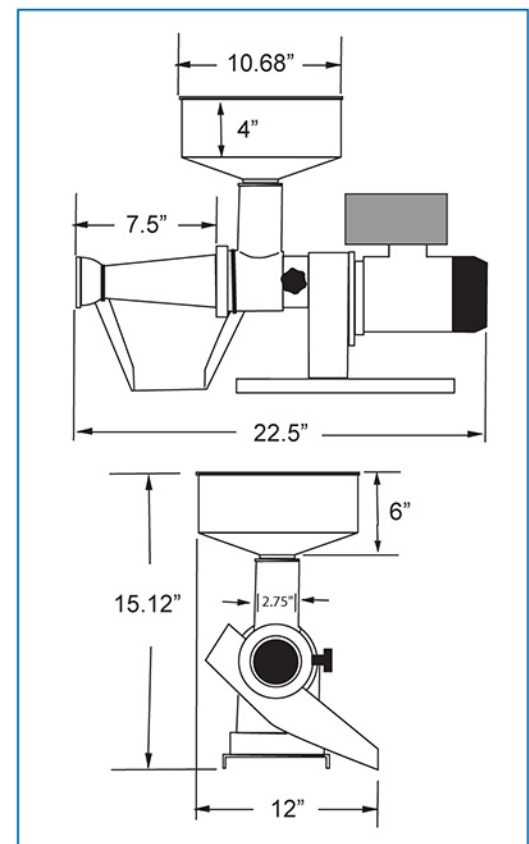

SERVING THE FOOD INDUSTRY SINCE 1951

ELECTRIC TOMATO SQUEEZER WITH 0.40 HP

Item: 41418 | Model: TS-IT-0150

CREATE FRESH, SIGNATURE TOMATO SAUCE AND PASTE

Nella's tomato squeezer enables the extraction of large quantities of tomato puree, separating it from seeds and skin. With its high power 0.40 HP motor, the TS-IT-0150 is ideal for those who require performance for medium to large production. The hopper, collector, and base are stainless steel; the worm and body are cast iron with double hot tinning, making this model a breeze to clean and sturdy to last during continuous usage. This model is also easy to disassemble, adding more effectiveness when cleaning. Made in Italy. Conforms to CSA standards.

WARRANTY
PARTS AND LABOR

CSA Approved

NEMA
5 - 15
125 VAC / 15 AMP

Authorized Dealer

FEATURES

- Perfect for medium to large production
- Tinned cast iron body, auger, stainless steel hopper, collector, base, and filter
- Easy to disassemble for quick and easy cleaning
- Comes with stainless steel cover

TECHNICAL SPECIFICATIONS

ITEM NUMBER	41418
MODEL	TS-IT-0150
DESCRIPTION	Electric
HP	0.40 HP / 0.30 kW
WORM RPM	200
ELECTRICAL	120V / 60Hz / 1Ph
WEIGHT	23.1 lbs. / 10.5 kg.
GROSS WEIGHT	24 lbs. / 10.90 kg.
DIMENSIONS (DWH)	22.5" x 12" x 15.12" 571.5 x 304.8 x 384 mm
GROSS DIMENSIONS	19.25" x 11.25" x 12.25" 488.95 x 285.75 x 311.15 mm

TECHNICAL DRAWINGS AND DIMENSIONS

Meat Grinder Attachment

15232 | #12 Meat Grinder Attachment for 41418 Tomato Squeezer

WARRANTY
PARTS AND LABOR

CSA Approved