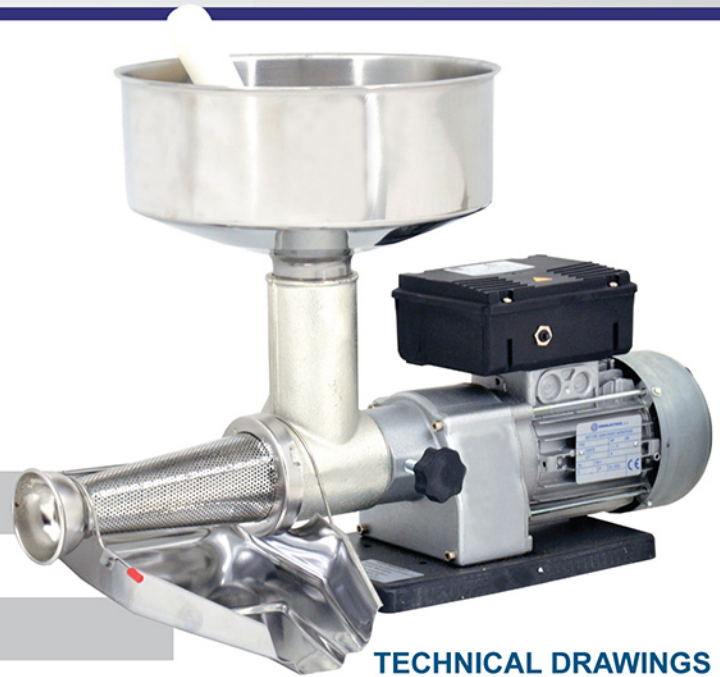

SERVING THE FOOD INDUSTRY SINCE 1951

ELECTRIC TOMATO SQUEEZER WITH 0.40 HP

Item: 41418 | Model: TS-IT-0150

CREATE FRESH, SIGNATURE TOMATO SAUCE AND PASTE

Nella's tomato squeezer enables the extraction of large quantities of tomato puree, separating it from seeds and skin. With its high power 0.40 HP motor, the TS-IT-0150 is ideal for those who require performance for medium to large production. The hopper, collector, and base are stainless steel; the worm and body are cast iron with double hot tinning, making this model a breeze to clean and sturdy to last during continuous usage. This model is also easy to disassemble, adding more effectiveness when cleaning. Made in Italy. Conforms to CSA standards.

WARRANTY
PARTS AND LABOR

CSA Approved

NEMA
5 - 15
125 VAC / 15 AMP

Authorized Dealer

FEATURES

- Perfect for medium to large production
- Tinned cast iron body, auger, stainless steel hopper, collector, base, and filter
- Easy to disassemble for quick and easy cleaning
- Comes with stainless steel cover

TECHNICAL SPECIFICATIONS

ITEM NUMBER	41418
MODEL	TS-IT-0150
DESCRIPTION	Electric
HP	0.40 HP / 0.30 kW
WORM RPM	200
ELECTRICAL	120V / 60Hz / 1Ph
WEIGHT	23.1 lbs. / 10.5 kg.
GROSS WEIGHT	24 lbs. / 10.90 kg.
DIMENSIONS (DWH)	22.5" x 12" x 15.12" 571.5 x 304.8 x 384 mm
GROSS DIMENSIONS	19.25" x 11.25" x 12.25" 488.95 x 285.75 x 311.15 mm

TECHNICAL DRAWINGS AND DIMENSIONS

Meat Grinder Attachment

15232 | #12 Meat Grinder Attachment for 41418 Tomato Squeezer

WARRANTY
PARTS AND LABOR

CSA Approved