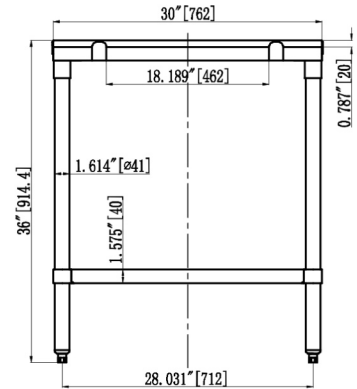

### TECHNICAL DRAWINGS AND DIMENSIONS

# NELLA

ITEM	41276
UNDERSHELF ITEM NO.	44281
DESCRIPTION	Stainless Steel Solid Poly Top Frame With Shelf 30" x 48"
OVER-ALL LOADING CAPACITY	700 lbs. / 317.5 kg.
UNDERSHELF CAPACITY	465 lbs. / 210.9 kg.
WEIGHT	47.3 lbs. / 21.4 kg.
PACKAGING WEIGHT	51.7 lbs. / 23.4 kg.
DIMENSIONS (DWH)	30" x 48" x 36" 762 x 1219.2 x 914.4 mm
PACKAGING DIMENSIONS	32" x 50" x 9" 812.8 x 1270 x 228.6 mm

### OPTIONAL POLY BOARDS *(Items sold separately)*

- **ITEM 43189:** 30" x 48" x 3/4" Poly Board (Loading Capacity: 545 lbs.)
- **ITEM 43190:** 30" x 48" x 1" Poly Board (Loading Capacity: 585 lbs.)