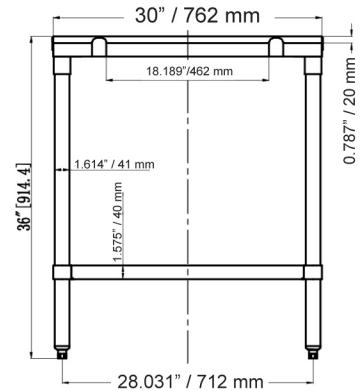

### TECHNICAL DRAWINGS AND DIMENSIONS

# NELLA

ITEM	41274
UNDERSHELF ITEM NO.	44280
DESCRIPTION	Stainless Steel Solid Poly Top Frame With Shelf 30" x 36"
OVER-ALL LOADING CAPACITY	600 lbs. / 272 kg
UNDERSHELF CAPACITY	440 lbs. / 200 kg.
WEIGHT	40.7 lbs. / 18.5 kg.
PACKAGING WEIGHT	45.1 lbs. / 20.5 kg.
DIMENSIONS (DWH)	30" x 36" x 36" 762 x 914.4 x 914.4 mm
PACKAGING DIMENSIONS	32" x 38" x 9" 812.8 x 965.2 x 228.6 mm

### OPTIONAL POLY BOARDS *(Items sold separately)*

- **ITEM 43187:** 30" x 36" x 3/4" Poly Board (Loading Capacity: 490 lbs.)
- **ITEM 43188:** 30" x 36" x 1" Poly Board (Loading Capacity: 540 lbs.)