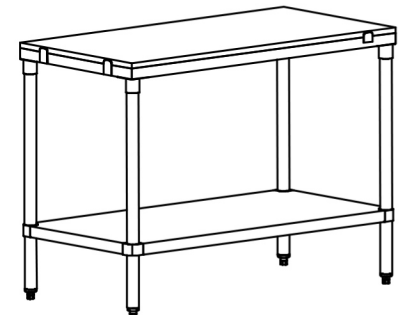

TECHNICAL DRAWINGS AND DIMENSIONS

NELLA

Telephone: 416-740-2424
Email: help@nellaonline.com
Website: www.nellaonline.com