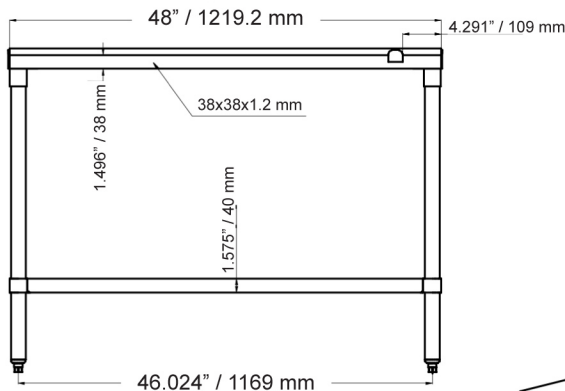

# NELLA

ITEM	40411
UNDERSHELF ITEM NO.	44279
DESCRIPTION	Stainless Steel Solid Poly Top Frame With Shelf 24" x 48"
OVER-ALL LOADING CAPACITY	600 lbs. / 272 kg.
UNDERSHELF CAPACITY	440 lbs. / 200 kg.
WEIGHT	42 lbs. / 19 kg.
PACKAGING WEIGHT	46.2 lbs. / 21 kg.
DIMENSIONS (DWH)	24" x 48" x 36" 609.6 x 1219.2 x 914.4 mm
PACKAGING DIMENSIONS	26" x 50" x 9" 660.4 x 1270 x 228.6 mm

### OPTIONAL POLY BOARDS *(Items sold separately)*

- **ITEM 43185:** 24" x 48" x 3/4" Poly Board (Loading Capacity: 490 lbs.)
- **ITEM 43186:** 24" x 48" x 1" Poly Board (Loading Capacity: 540 lbs.)

### TECHNICAL DRAWINGS AND DIMENSIONS

## TECHNICAL DRAWINGS AND DIMENSIONS