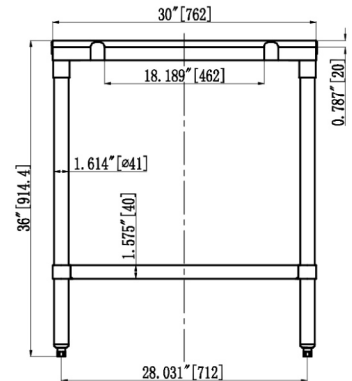

## TECHNICAL DRAWINGS AND DIMENSIONS

# STORAGE SOLUTION

SOLID POLY TOP FRAME WITH SHELF 30" x 72"

# NELLA

ITEM	41280
UNDERSHELF ITEM NO.	44245
DESCRIPTION	Stainless Steel Solid Poly Top Frame With Shelf 30" x 72"
OVER-ALL LOADING CAPACITY	900 lbs. / 408.2 kg.
UNDERSHELF CAPACITY	502 lbs. / 227.7 kg.
WEIGHT	60.5 lbs. / 27.4 kg.
PACKAGING WEIGHT	68.2 lbs. / 30.9 kg.
DIMENSIONS (DWH)	30" x 72" x 36" 762 x 1828.8 x 914.4 mm
PACKAGING DIMENSIONS	32" x 74" x 9" 812.8 x 1879.6 x 228.6 mm