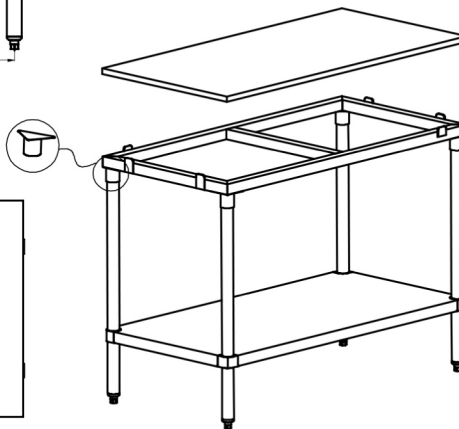

TECHNICAL DRAWINGS AND DIMENSIONS

NELLA

Telephone: 416-740-2424
Email: help@nellaonline.com
Website: www.nellaonline.com