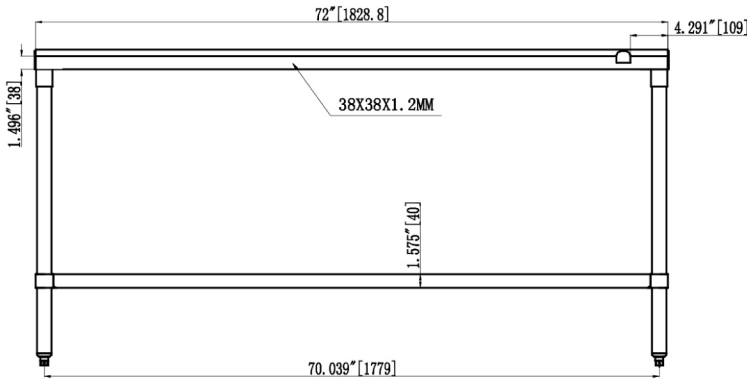

## TECHNICAL DRAWINGS AND DIMENSIONS

# STORAGE SOLUTION

SOLID POLY TOP FRAME WITH SHELF 30" x 72"