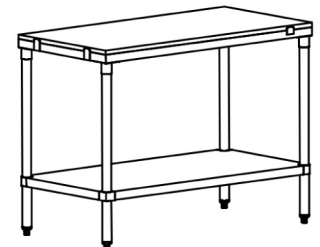

TECHNICAL DRAWINGS AND DIMENSIONS

NELLA

Telephone: 416-740-2424
Email: help@nellaonline.com
Website: www.nellaonline.com