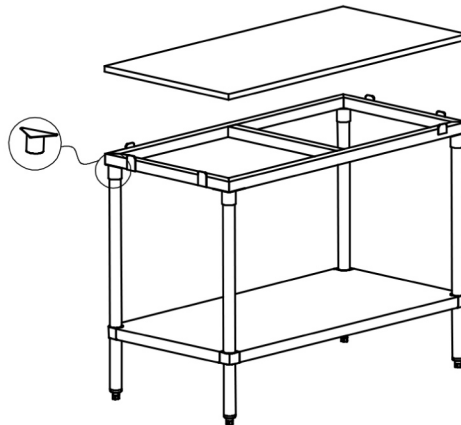

# STORAGE SOLUTION

SOLID POLY TOP FRAME WITH SHELF 30" x 48"

# NELLA

ITEM	41276
UNDERSHELF ITEM NO.	44281
DESCRIPTION	Stainless Steel Solid Poly Top Frame With Shelf 30" x 48"
OVER-ALL LOADING CAPACITY	700 lbs. / 317.5 kg.
UNDERSHELF CAPACITY	465 lbs. / 210.9 kg.
WEIGHT	47.3 lbs. / 21.4 kg.
PACKAGING WEIGHT	51.7 lbs. / 23.4 kg.
DIMENSIONS (DWH)	30" x 48" x 36" 762 x 1219.2 x 914.4 mm
PACKAGING DIMENSIONS	32" x 50" x 9" 812.8 x 1270 x 228.6 mm

### OPTIONAL POLY BOARDS *(Items sold separately)*

- **ITEM 43189:** 30" x 48" x 3/4" Poly Board (Loading Capacity: 545 lbs.)
- **ITEM 43190:** 30" x 48" x 1" Poly Board (Loading Capacity: 585 lbs.)

### TECHNICAL DRAWINGS AND DIMENSIONS