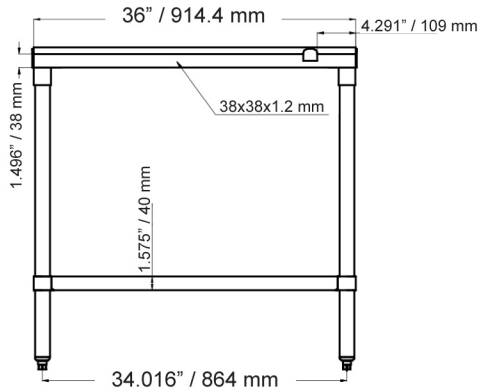

### TECHNICAL DRAWINGS AND DIMENSIONS

# NELLA

ITEM	41276
UNDERSHELF ITEM NO.	44281
DESCRIPTION	Stainless Steel Solid Poly Top Frame With Shelf 30" x 48"
OVER-ALL LOADING CAPACITY	700 lbs. / 317.5 kg.
UNDERSHELF CAPACITY	465 lbs. / 210.9 kg.
WEIGHT	47.3 lbs. / 21.4 kg.
PACKAGING WEIGHT	51.7 lbs. / 23.4 kg.
DIMENSIONS (DWH)	30" x 48" x 36" 762 x 1219.2 x 914.4 mm
PACKAGING DIMENSIONS	32" x 50" x 9" 812.8 x 1270 x 228.6 mm

### OPTIONAL POLY BOARDS *(Items sold separately)*

- **ITEM 43189:** 30" x 48" x 3/4" Poly Board (Loading Capacity: 545 lbs.)
- **ITEM 43190:** 30" x 48" x 1" Poly Board (Loading Capacity: 585 lbs.)