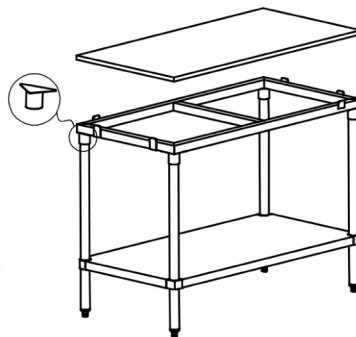

TECHNICAL DRAWINGS AND DIMENSIONS

NELLA

Telephone: 416-740-2424
Email: help@nellaonline.com
Website: www.nellaonline.com