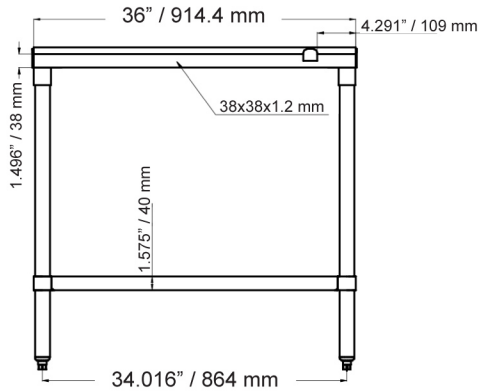

### TECHNICAL DRAWINGS AND DIMENSIONS

# NELLA

ITEM	41274
UNDERSHELF ITEM NO.	44280
DESCRIPTION	Stainless Steel Solid Poly Top Frame With Shelf 30" x 36"
OVER-ALL LOADING CAPACITY	600 lbs. / 272 kg
UNDERSHELF CAPACITY	440 lbs. / 200 kg.
WEIGHT	40.7 lbs. / 18.5 kg.
PACKAGING WEIGHT	45.1 lbs. / 20.5 kg.
DIMENSIONS (DWH)	30" x 36" x 36" 762 x 914.4 x 914.4 mm
PACKAGING DIMENSIONS	32" x 38" x 9" 812.8 x 965.2 x 228.6 mm

## TECHNICAL DRAWINGS AND DIMENSIONS