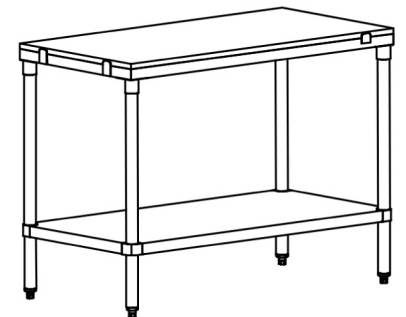

TECHNICAL DRAWINGS AND DIMENSIONS

NELLA

Telephone: 416-740-2424
Email: help@nellaonline.com
Website: www.nellaonline.com