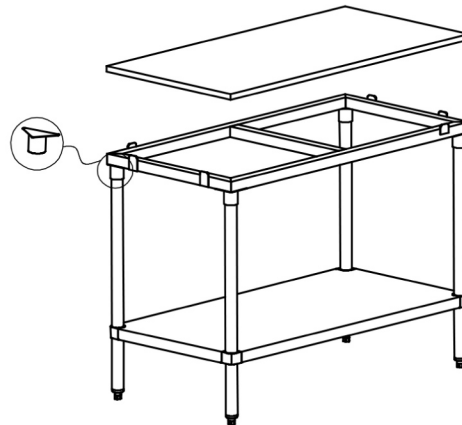

# STORAGE SOLUTION

SOLID POLY TOP FRAME WITH SHELF 30" x 36"

# NELLA

ITEM	41274
UNDERSHELF ITEM NO.	44280
DESCRIPTION	Stainless Steel Solid Poly Top Frame With Shelf 30" x 36"
OVER-ALL LOADING CAPACITY	600 lbs. / 272 kg
UNDERSHELF CAPACITY	440 lbs. / 200 kg.
WEIGHT	40.7 lbs. / 18.5 kg.
PACKAGING WEIGHT	45.1 lbs. / 20.5 kg.
DIMENSIONS (DWH)	30" x 36" x 36" 762 x 914.4 x 914.4 mm
PACKAGING DIMENSIONS	32" x 38" x 9" 812.8 x 965.2 x 228.6 mm

### OPTIONAL POLY BOARDS *(Items sold separately)*

- **ITEM 43187:** 30" x 36" x 3/4" Poly Board (Loading Capacity: 490 lbs.)
- **ITEM 43188:** 30" x 36" x 1" Poly Board (Loading Capacity: 540 lbs.)

### TECHNICAL DRAWINGS AND DIMENSIONS