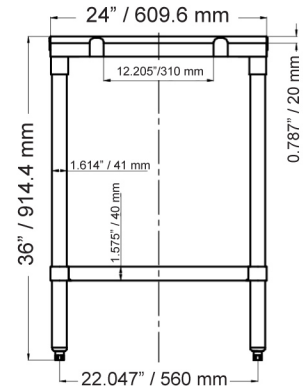

# STORAGE SOLUTION

SOLID POLY TOP FRAME WITH SHELF 24" x 48"

# NELLA

ITEM	40411
UNDERSHELF ITEM NO.	44279
DESCRIPTION	Stainless Steel Solid Poly Top Frame With Shelf 24" x 48"
OVER-ALL LOADING CAPACITY	600 lbs. / 272 kg.
UNDERSHELF CAPACITY	440 lbs. / 200 kg.
WEIGHT	42 lbs. / 19 kg.
PACKAGING WEIGHT	46.2 lbs. / 21 kg.
DIMENSIONS (DWH)	24" x 48" x 36" 609.6 x 1219.2 x 914.4 mm
PACKAGING DIMENSIONS	26" x 50" x 9" 660.4 x 1270 x 228.6 mm

### OPTIONAL POLY BOARDS *(Items sold separately)*

- **ITEM 43185:** 24" x 48" x 3/4" Poly Board (Loading Capacity: 490 lbs.)
- **ITEM 43186:** 24" x 48" x 1" Poly Board (Loading Capacity: 540 lbs.)

### TECHNICAL DRAWINGS AND DIMENSIONS