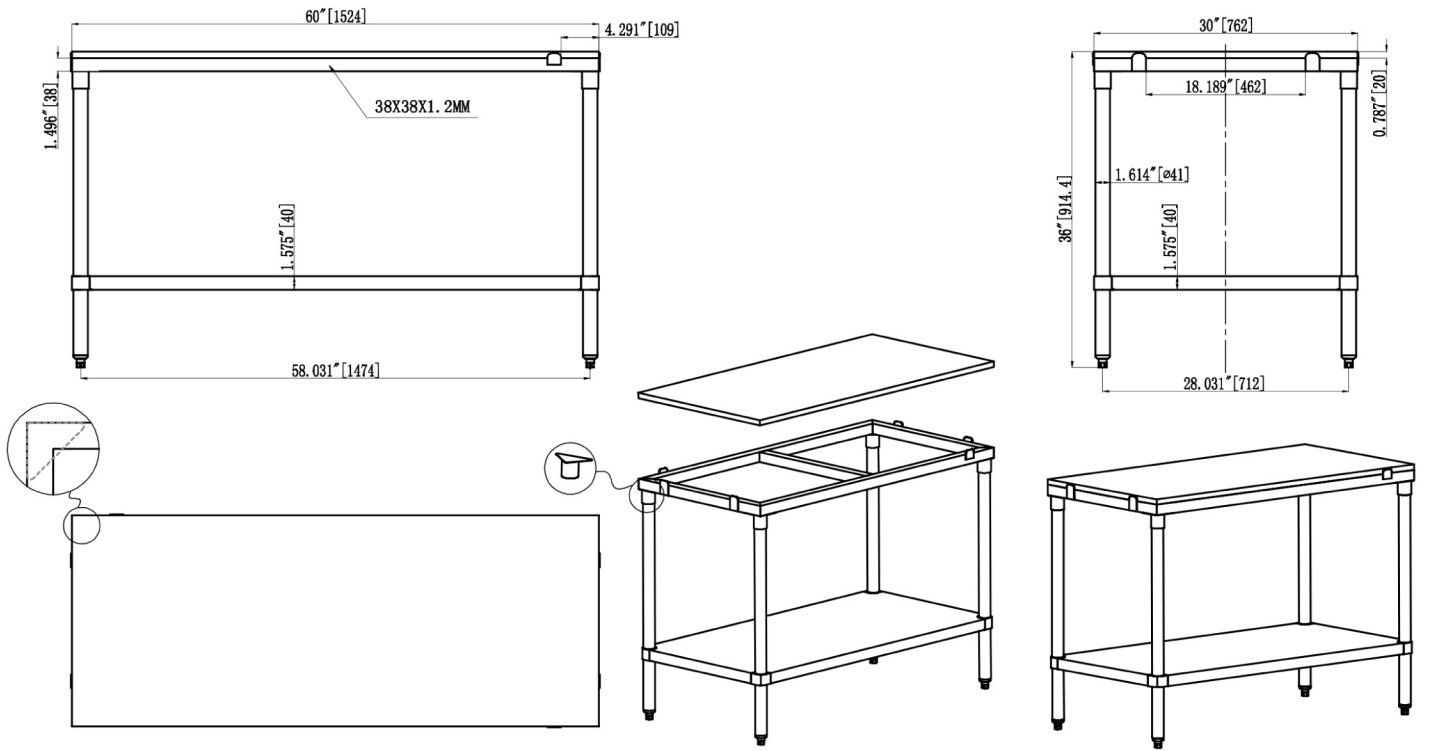

### TECHNICAL DRAWINGS AND DIMENSIONS

# STORAGE SOLUTION

SOLID POLY TOP FRAME WITH SHELF 30" x 60"

## TECHNICAL DRAWINGS AND DIMENSIONS