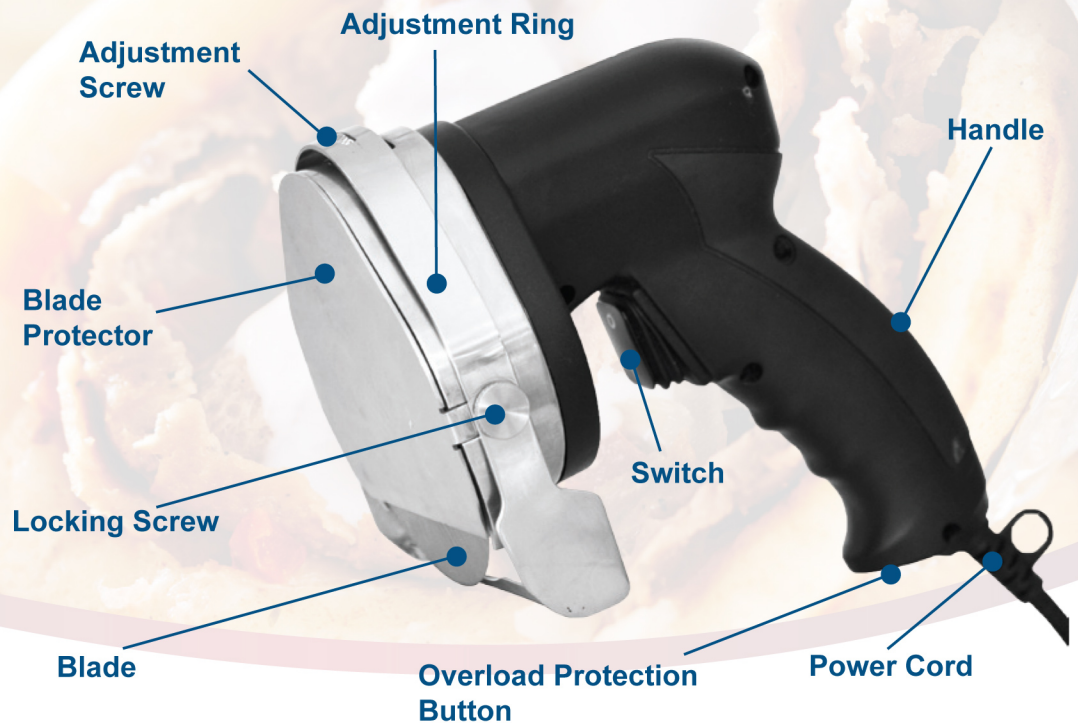

NELLA

FOOD EQUIPMENT

SERVING THE INDUSTRY SINCE 1952

KEBAB SLICER/CUTTER FOR GYRO AND SHAWARMA Item #:40280

*Tasty, well-prepared,
and consistent slices
in a matter of seconds!*

LOCALLY
QPS
APPROVED

CE

MADE IN CHINA

Authorized Dealer

FOOD EQUIPMENT

KEBAB SLICER / CUTTER FOR GYRO AND SHAWARMA

NELLA

Features:

- 304 Stainless steel blade holder and orifice plate
- Body consists of engineered plastic fiber nylon
- Comes with adjustment ring and screw for desired thickness
- Sturdy and abrasion resistant
- Equipped with blade protector and overload protection button

PRODUCT SPECIFICATIONS

ITEM NUMBER	40280
MODEL	KS-CN-0100
VOLTAGE	110V/ 60Hz
POWER	80 W
CUTTING DEPTH	0-8mm/ 0.3"
DAILY CUTTING CAPACITY	60 kg/ 132.3 lbs.
NET WEIGHT	1.2 kg/ 2.6 lbs.
GROSS WEIGHT	2.27kg/ 5 lbs.
PACKAGING DIMENSIONS	23cm x 20.3cm x 28 cm/ 9" x 8" x 11"