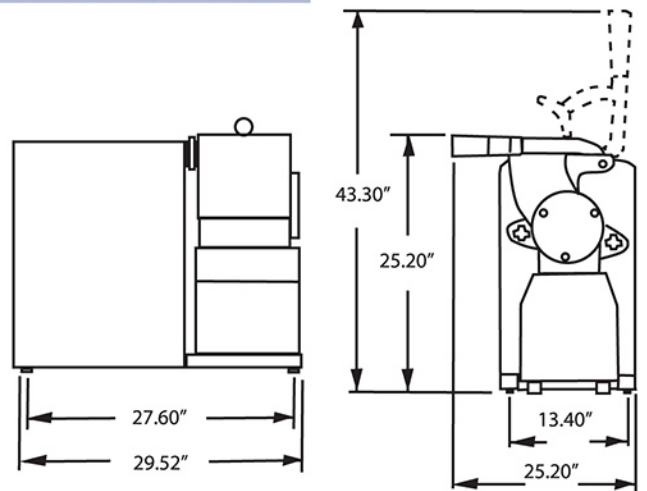

Mouth Opening

Technical Drawing w/ Dimensions

### Technical Specification

ITEM NUMBER	39498
MODEL	GR-IT-2983-B
HP	4
GRATER REVOLUTION	1400
MOUTH DIMENSION	6.25" x 11.75" / 16cm x 30cm
ELECTRICAL	208V/60/3
WEIGHT	143 lbs. / 65kg.
PACKAGING WEIGHT	163 lbs. / 74kg.
DIMENSIONS (DWH)	29.52" x 25.20" x 25.20" / 75cm x 64cm x 64cm
PACKAGING DIMENSIONS	34" x 33" x 29" / 86.4cm 83.8cm x 73.7cm