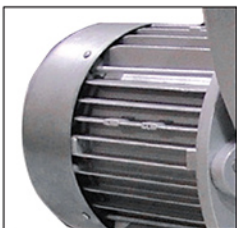

## 4-HP CHEESE GRATER FOR HARD CHEESE

Item #: 39498

Model: GR-IT-2983-B

- Heavy duty machine
- Large bright finished aluminium grating mouth
- Stainless steel drum
- High efficiency ventilated motors for continuous operation
- Large receiving tray with plexiglass cover
- CE version: IP 54 protection rate, 24V controls
- Brake motor
- Safety microswitches on lever and receiving tray

### Technical Specification

ITEM NUMBER	39498
MODEL	GR-IT-2983-B
HP	4
GRATER REVOLUTION	1400
MOUTH DIMENSION	6.25" x 11.75" / 16cm x 30cm
ELECTRICAL	208V/60/3
WEIGHT	143 lbs. / 65kg.
PACKAGING WEIGHT	163 lbs. / 74kg.
DIMENSIONS (DWH)	29.52" x 25.20" x 25.20" / 75cm x 64cm x 64cm
PACKAGING DIMENSIONS	34" x 33" x 29" / 86.4cm 83.8cm x 73.7cm