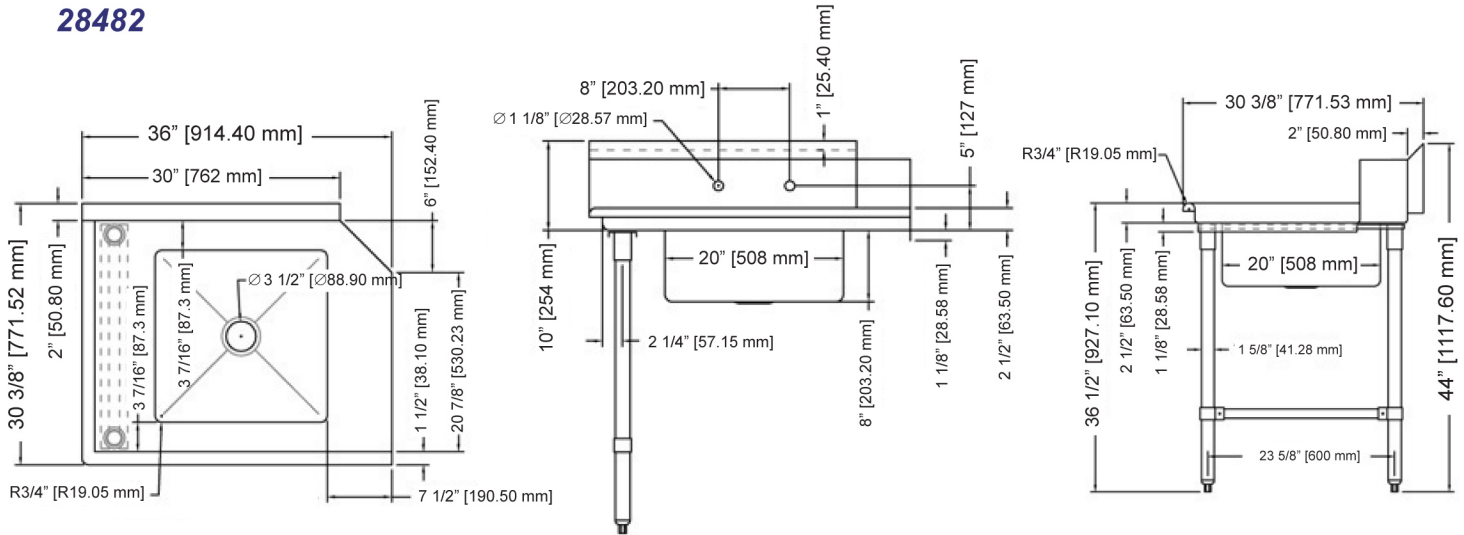

TECHNICAL DRAWINGS AND DIMENSIONS

28482