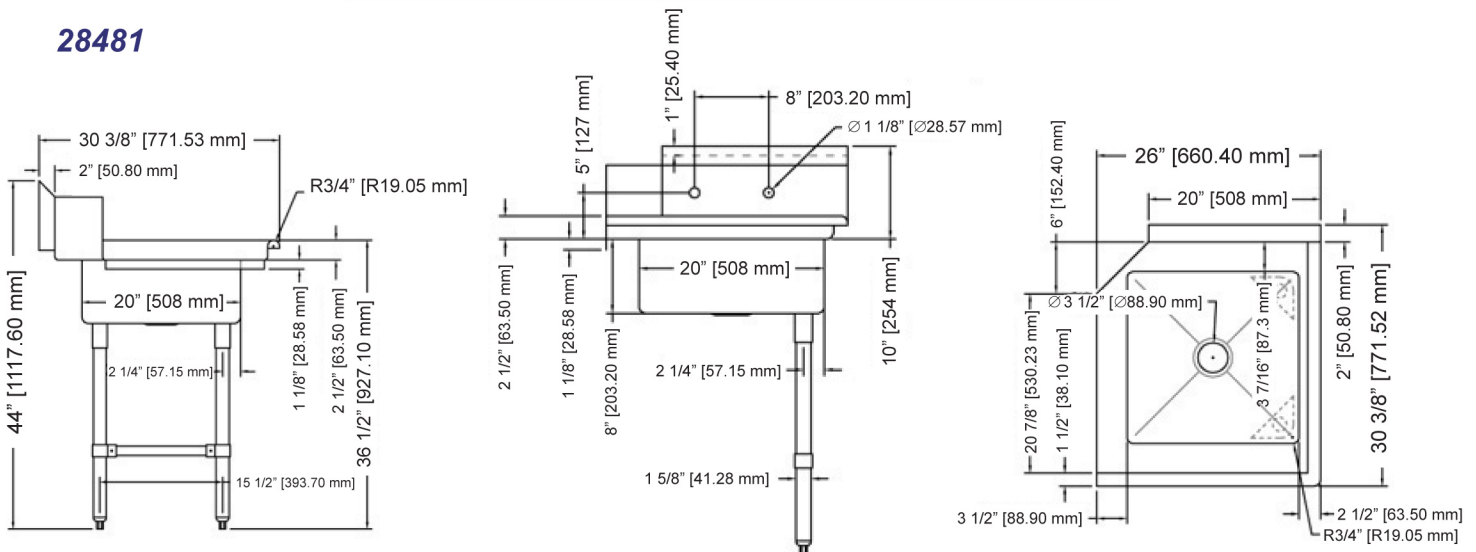

TECHNICAL DRAWINGS AND DIMENSIONS

28481

Telephone: 416-740-2424
Email: help@nellaonline.com
Website: www.nellaonline.com