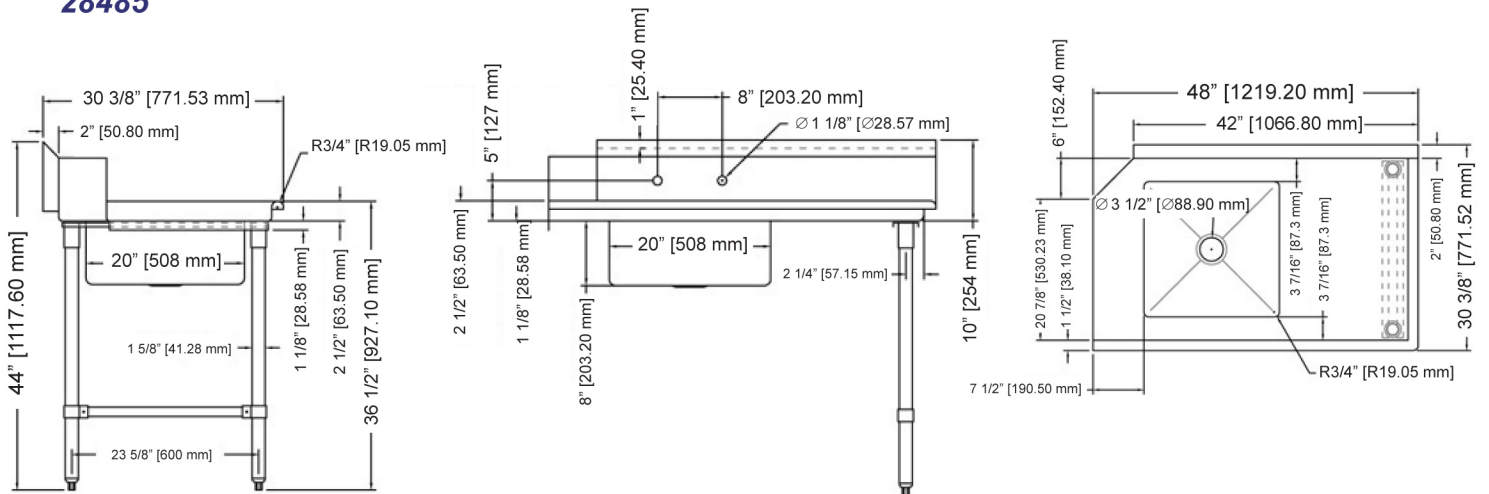

TECHNICAL SPECIFICATIONS

ITEM	28482	28483
DESCRIPTION	36" left side soiled dish table with sink	36" right side soiled dish table with sink
DIMENSIONS (DWH)	30.37" x 36" x 44" / 771.4 x 914.4 x 1117.6 mm	

TECHNICAL SPECIFICATIONS

ITEM	28484	28485
DESCRIPTION	48" left side soiled dish table with sink	48" right side soiled dish table with sink
DIMENSIONS (DWH)	30.37" x 48" x 44" / 771.4 x 1219.2 x 1117.6 mm	

TECHNICAL DRAWINGS AND DIMENSIONS

28484

TECHNICAL DRAWINGS AND DIMENSIONS

28485

Telephone: 416-740-2424
 Email: help@nellaonline.com
 Website: www.nellaonline.com

TABLES AND SINKS

60" LEFT / RIGHT SIDE SOILED DISH TABLE WITH SINKS

TECHNICAL SPECIFICATIONS

ITEM	28486	28487
DESCRIPTION	60" left side soiled dish table with sink	60" right side soiled dish table with sink
DIMENSIONS (DWH)	30.37" x 60" x 44" / 771.4 x 1524 x 1117.6 mm	