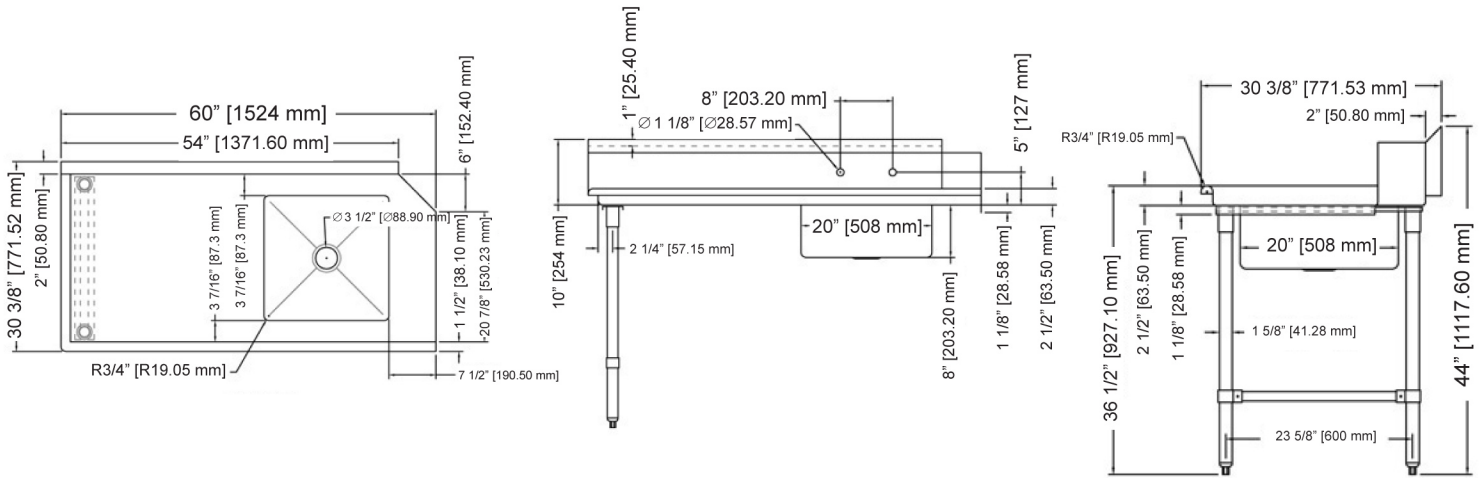

TECHNICAL DRAWINGS AND DIMENSIONS

28486