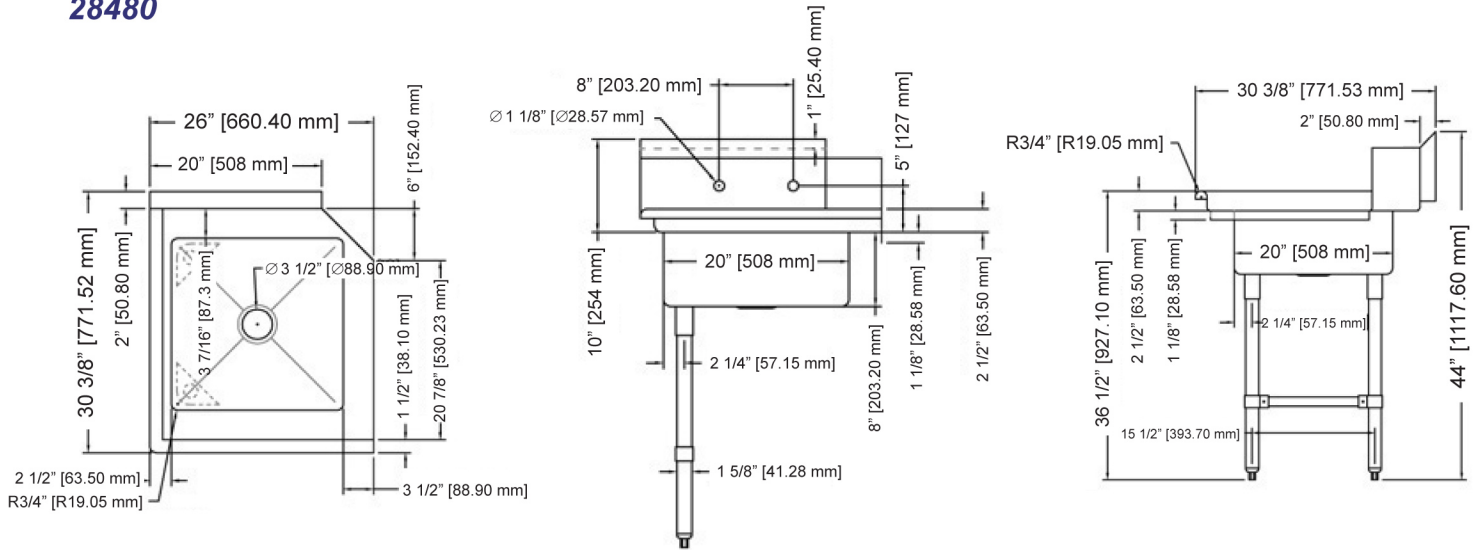

TECHNICAL DRAWINGS AND DIMENSIONS

28480