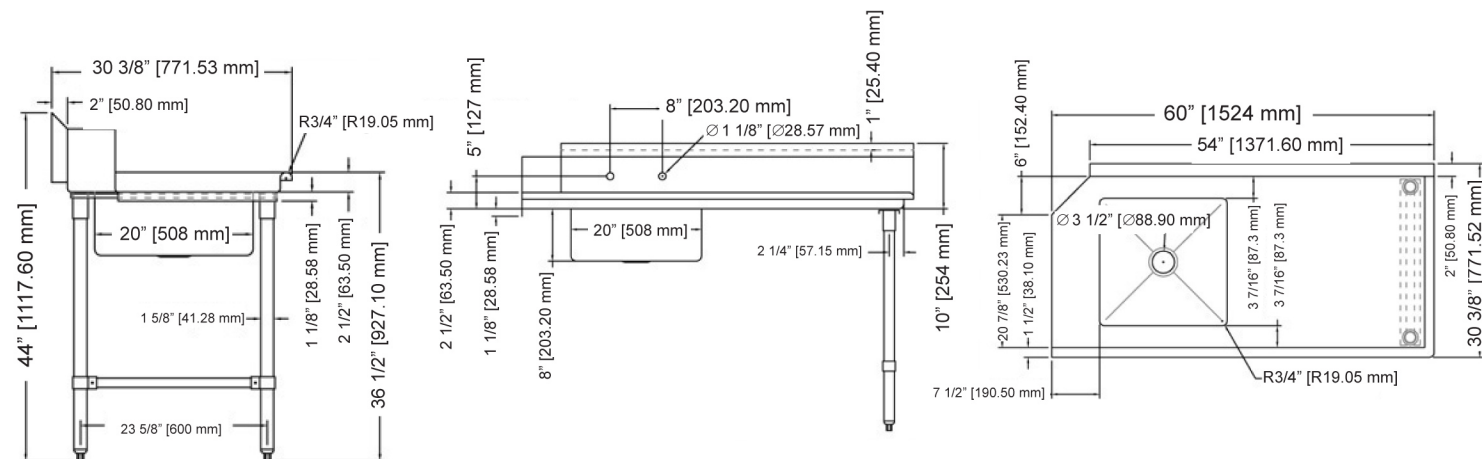

TECHNICAL DRAWINGS AND DIMENSIONS

28487

Telephone: 416-740-2424
Email: help@nellaonline.com
Website: www.nellaonline.com