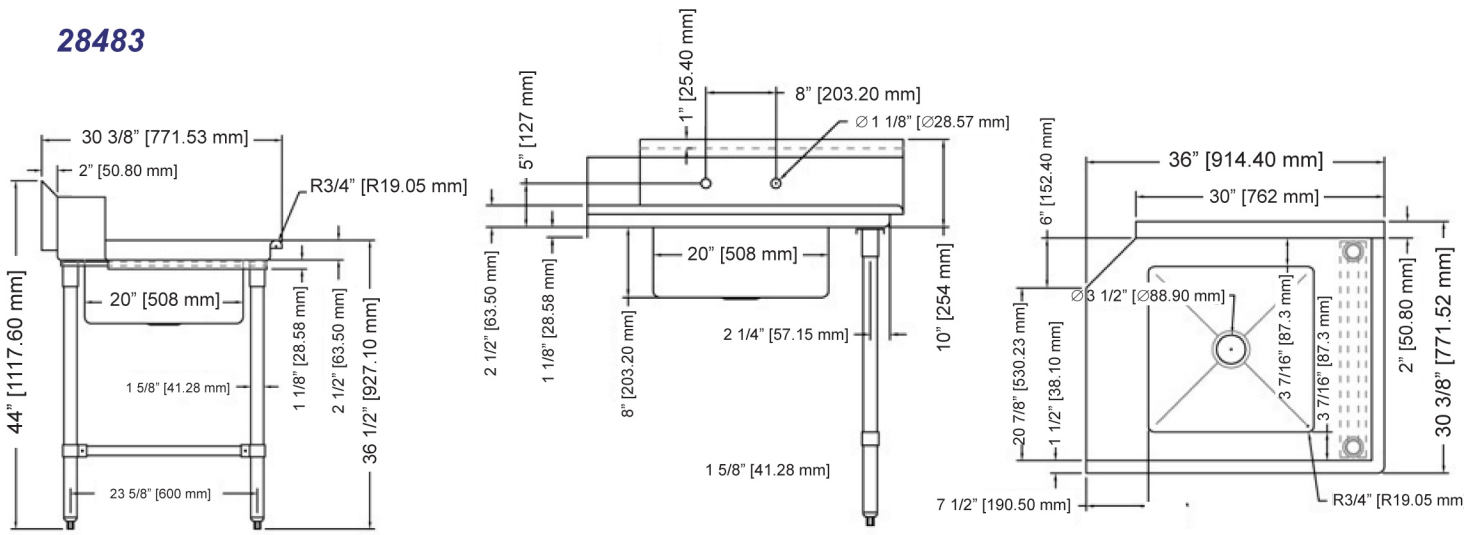

TECHNICAL SPECIFICATIONS

ITEM	28482	28483
DESCRIPTION	36" left side soiled dish table with sink	36" right side soiled dish table with sink
DIMENSIONS (DWH)	30.37" x 36" x 44" / 771.4 x 914.4 x 1117.6 mm	

TECHNICAL DRAWINGS AND DIMENSIONS

28482

TECHNICAL DRAWINGS AND DIMENSIONS

28483

Telephone: 416-740-2424
 Email: help@nellaonline.com
 Website: www.nellaonline.com

TABLES AND SINKS

48" LEFT / RIGHT SIDE SOILED DISH TABLE WITH SINKS

TECHNICAL SPECIFICATIONS

ITEM	28484	28485
DESCRIPTION	48" left side soiled dish table with sink	48" right side soiled dish table with sink
DIMENSIONS (DWH)	30.37" x 48" x 44" / 771.4 x 1219.2 x 1117.6 mm	

TECHNICAL SPECIFICATIONS

ITEM	28486	28487
DESCRIPTION	60" left side soiled dish table with sink	60" right side soiled dish table with sink
DIMENSIONS (DWH)	30.37" x 60" x 44" / 771.4 x 1524 x 1117.6 mm	