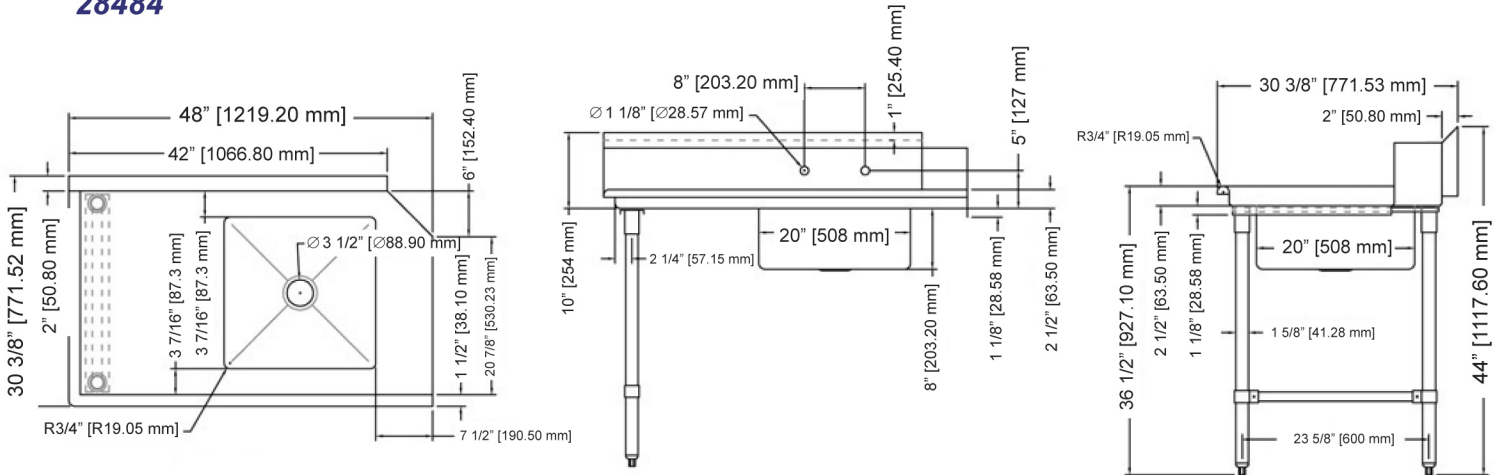

TECHNICAL DRAWINGS AND DIMENSIONS

28484