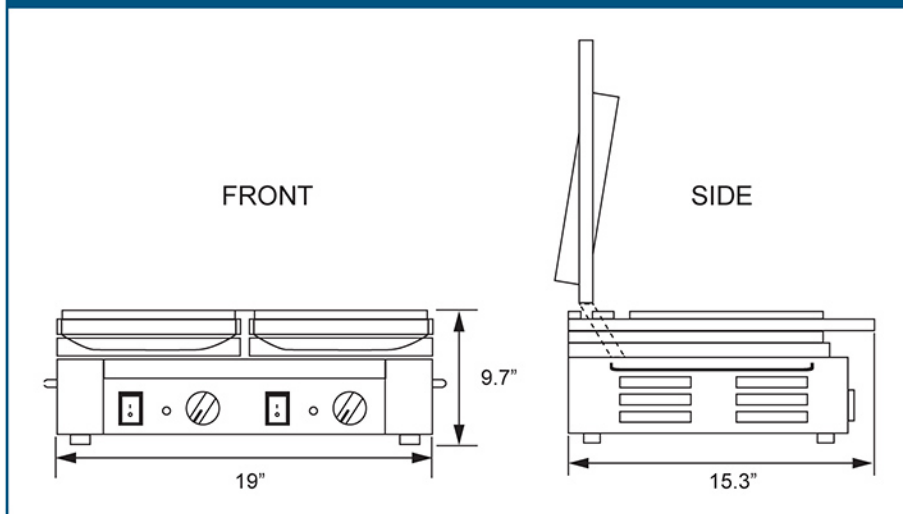

TECHNICAL DRAWING AND DIMENSIONS

WARRANTY
PARTS AND LABOR

NELLA

Telephone: 416-740-2424
Email: help@nellaonline.com
Website: www.nellaonline.com