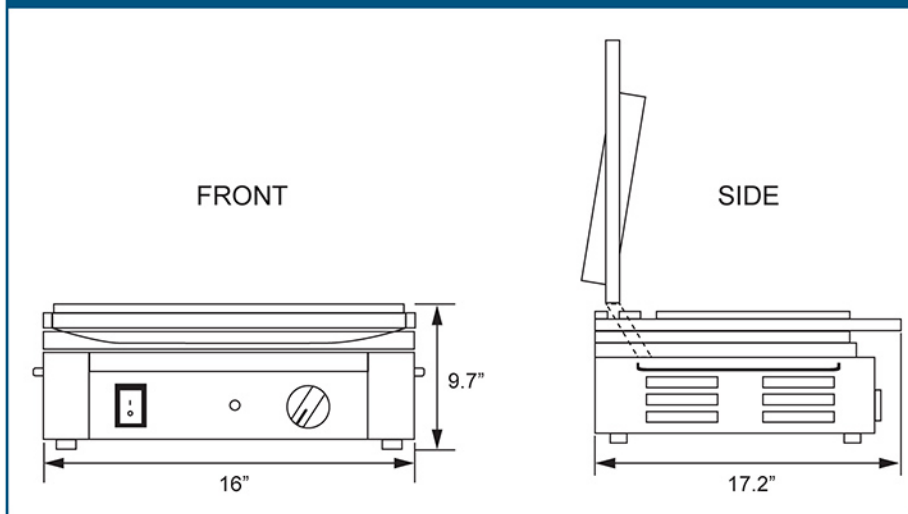

TECHNICAL DRAWING AND DIMENSIONS

WARRANTY
PARTS AND LABOR

NELLA

Telephone: 416-740-2424
Email: help@nellaonline.com
Website: www.nellaonline.com