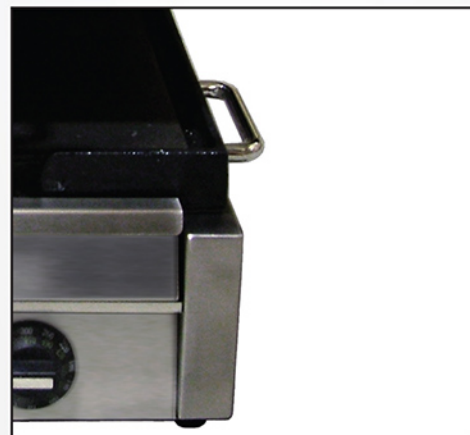

FOOD EQUIPMENT

1800-WATT SINGLE PANINI GRILL WITH FLAT TOP AND BOTTOM

NELLA

TECHNICAL SPECIFICATIONS

ITEM NUMBER	21465
MODEL	PG-CN-0679-F
GRILL SURFACE	12" x 15" / 304.8 x 381 mm
THERMOSTAT CONTROL	572° F / 300° C
AMPS	16
POWER	1.8 kW / 1800 W
ELECTRIC	120 V / 60 Hz / 1 Ph
TOP GRILL	Flat / Smooth
BOTTOM GRILL	Flat / Smooth
NET WEIGHT	69.4 lbs. / 31.5 kg.
GROSS WEIGHT	71.72 lbs. / 32.5 kg.
DIMENSIONS (DWH)	17.2" x 16" x 9.7" / 438 x 410 x 248 mm
PACKAGING DIMENSIONS	22" x 21" x 13.5" / 559 x 533 x 343 mm

DETAILED SHOTS

TECHNICAL DRAWING AND DIMENSIONS

WARRANTY
PARTS AND LABOR

NELLA

Telephone: 416-740-2424
Email: help@nellaonline.com
Website: www.nellaonline.com