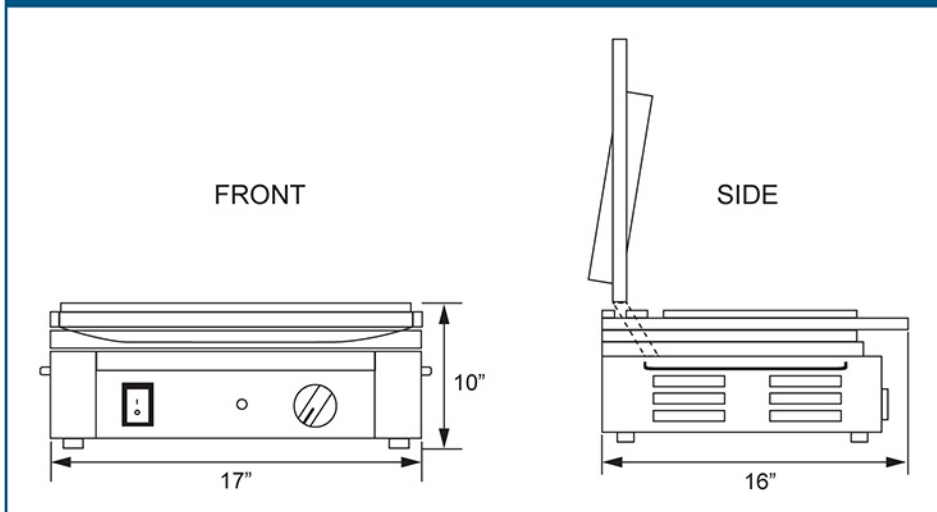

TECHNICAL DRAWING AND DIMENSIONS

WARRANTY
PARTS AND LABOR

NELLA

Telephone: 416-740-2424
Email: help@nellaonline.com
Website: www.nellaonline.com