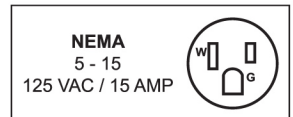

NELLA

Telephone: 416-740-2424
Email: help@nellaonline.com
Website: www.nellaonline.com