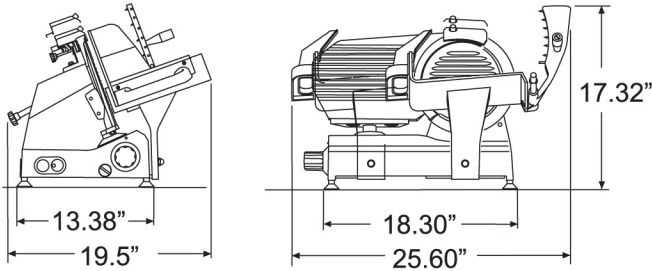

Applied to
Item 13628
Only

Authorized Dealer

MEAT SLICERS

12-INCH BELT DRIVEN MEAT SLICER

NELLA

TECHNICAL SPECIFICATION

Our slicers have anodized aluminum alloy bodies. The high carbon steel blades are hard chromed, with a hollow ground taper for extended sharpening and blade life. These belt driven machines offer exceptional cutting consistency and durability. The carriage moves smoothly on ball bearings allowing effortless cutting of deli meats and vegetables. Easy to disassemble for quick cleaning. Perfect for low volume operations. Made in Italy.

12" Blade Slicers (Model MS-IT-0300-B / MS-IT-0300-U / MS-IT-0300-C)

ITEM NUMBER	13626	13628	31344
MODEL	MS-IT-0300-B	MS-IT-0300-U	MS-IT-0300-C
BLADE SIZE	12"/300 mm	12" /300 mm	12"/300 mm
CUT THICKNESS	0 - 16 mm	0 - 16 mm	0 - 16 mm
CUTTING SIZE	10.23" x 8.41"	10.23" x 8.41"	10.23" x 8.41"
POWER	0.35 HP / 0.26 kW	0.35 HP / 0.26 kW	0.35 HP / 0.26 kW
CHEESE SLICING†	■ □ □ □	■ □ □ □	■ □ □ □
SLICING VOLUME*	1 hour	1 hour	1 hour
RPM	300	300	300
ELECTRICAL	120V/ 60Hz /1	120V/ 60Hz /1	120V/ 60Hz /1
NET WEIGHT	50 lbs./ 22.7 kg	50 lbs./ 22.7 kg	50 lbs./ 22.7 kg
GROSS WEIGHT	63 lbs./ 28.6 kg	63 lbs./ 28.6 kg	63 lbs./ 28.6 kg
OVERALL DIMENSIONS (DWH)	25.60" x 19.5" x 17.32"/ 650 x 495 x 440 mm	25.60" x 19.5" x 17.32"/ 650 x 495 x 440 mm	25.60" x 19.5" x 17.32"/ 650 x 495 x 440 mm
PACKAGING DIMENSIONS	25" x 21" x 20"/ 635 x 533 x 508 mm	25" x 21" x 20"/ 635 x 533 x 508 mm	25" x 21" x 20"/ 635 x 533 x 508 mm
ADDITIONAL INFORMATION	no certifications	ETL Certified	CE Certified In compliance with Province of Quebec safety standards