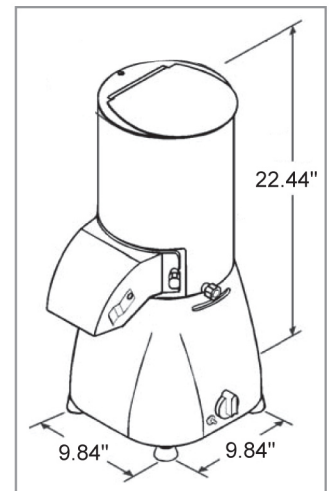

Detail images of Model GR-IT-0080

TECHNICAL SPECIFICATIONS

ITEM NUMBER	11411	*23865
MODEL	GR-IT-0080	GR-IT-0080-S
HORSEPOWER	1.5 HP	
ELECTRICAL	110 V / 60 / 1	
WEIGHT	75-660 RPM	
GROSS WEIGHT	20 kg. / 44 lbs.	
DIMENSIONS (DWH)	9.84" x 9.84" x 22.44" / 25cm x 25cm x 57cm	
GROSS DIMENSIONS	13" x 22" x 24.5" / 33cm x 56cm x 62cm	