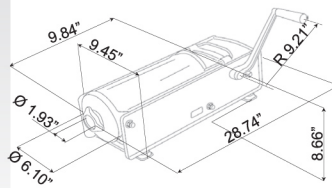

## 10 kg / 15 kg

capacity sausage stuffer

Item# 13721

Item# 13722

Item# 13725

Item# 13727

TECHNICAL SPECIFICATION	10 kg / 22 lb Capacity Horizontal Two-Speed Gear - Driven Sausage Stuffer	10 kg / 22 lb Capacity Horizontal Two-Speed Gear - Driven Sausage Stuffer	15 kg / 30 lb Capacity Horizontal Two-Speed Gear - Driven Sausage Stuffer	15 kg / 30 lb Capacity Horizontal Two-Speed Gear - Driven Sausage Stuffer - All Stainless Steel
ITEM NUMBER	13721	13722	13725	13727
TYPE	Horizontal Two-Speed Gear-Driven	Horizontal, Stainless Steel sides Two-Speed Gear-Driven	Horizontal Two-Speed Gear-Driven	Vertical, Deluxe-All stainless steel-Two-Speed Gear-Driven
CAPACITY	10 kg/22 lbs.	10 kg/22 lbs.	15 kg/30 lbs.	15 kg/30 lbs.
FUNNEL SIZES (MM)	10, 20, 30, 40	10, 20, 30, 40	10, 20, 30, 40	10, 20, 30, 40
WEIGHT	40 lbs.	40 lbs.	66 lbs.	86 lbs.
PACKAGING WEIGHT	41 lbs.	41 lbs.	71 lbs.	95 lbs.
PACKAGING DIMENSIONS	30" x 15" x 17" 76cm x 38cm x 43cm	30" x 15" x 17" 76cm x 38cm x 43cm	32" x 13" x 10" 81cm x 33cm x 25.4cm	34" x 15" x 14" 86cm x 38cm x 35.6cm