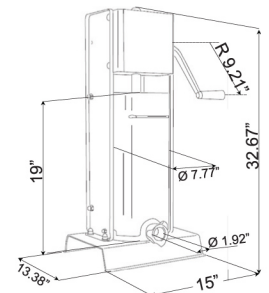

## 10 kg / 15 kg

capacity sausage stuffer

Item# 13721

Item# 13722

Item# 13725

Item# 13727

TECHNICAL SPECIFICATION	10 kg / 22 lb Capacity Horizontal Two-Speed Gear - Driven Sausage Stuffer	10 kg / 22 lb Capacity Horizontal Two-Speed Gear - Driven Sausage Stuffer	15 kg / 30 lb Capacity Horizontal Two-Speed Gear - Driven Sausage Stuffer	15 kg / 30 lb Capacity Horizontal Two-Speed Gear - Driven Sausage Stuffer - All Stainless Steel
ITEM NUMBER	13721	13722	13725	13727
TYPE	Horizontal Two-Speed Gear-Driven	Horizontal, Stainless Steel sides Two-Speed Gear-Driven	Horizontal Two-Speed Gear-Driven	Vertical, Deluxe-All stainless steel-Two-Speed Gear-Driven
CAPACITY	10 kg/22 lbs.	10 kg/22 lbs.	15 kg/30 lbs.	15 kg/30 lbs.
FUNNEL SIZES (MM)	10, 20, 30, 40	10, 20, 30, 40	10, 20, 30, 40	10, 20, 30, 40
WEIGHT	40 lbs.	40 lbs.	66 lbs.	86 lbs.
PACKAGING WEIGHT	41 lbs.	41 lbs.	71 lbs.	95 lbs.
PACKAGING DIMENSIONS	30" x 15" x 17" 76cm x 38cm x 43cm	30" x 15" x 17" 76cm x 38cm x 43cm	32" x 13" x 10" 81cm x 33cm x 25.4cm	34" x 15" x 14" 86cm x 38cm x 35.6cm