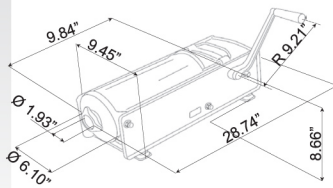

SAUSAGE STUFFERS

EUROPEAN SAUSAGE STUFFERS

NELLA

10 kg / 15 kg

capacity sausage stuffer

Item# 13721