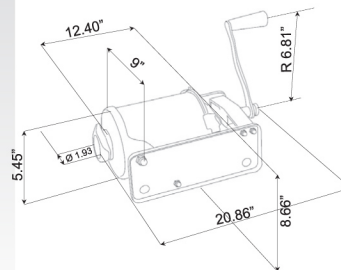

# NELLA

**3 kg / 5 kg**  
capacity sausage stuffer

Item# 13730

Item# 40517

Item# 13732

Item# 13733

TECHNICAL SPECIFICATION	3 kg / 6 lb Capacity Horizontal Sausage Stuffer	5 kg / 11 lb Capacity Horizontal Sausage Stuffer	5 kg / 11 lb Capacity Horizontal Two-Speed Gear-Driven Sausage Stuffer	5 kg / 11 lb Capacity Vertical Two-Speed Gear-Driven Sausage Stuffer
ITEM NUMBER	13730	40517	13732	13733
TYPE	Horizontal - Direct Drive	Horizontal Two-Speed Gear-Driven	Horizontal Two-Speed Gear-Driven	Vertical Two-Speed Gear-Driven
CAPACITY	3 kg/6 lbs.	5 kg/11 lbs.	5 kg/ 11 lbs.	5 kg/11 lbs.
FUNNEL SIZES (MM)	10, 20, 30	10, 20, 30	10, 20, 30, 40	10, 20, 30, 40
WEIGHT	11 lbs.	15.4 lbs.	22 lbs.	24.25 lbs.
PACKAGING WEIGHT	12 lbs.	17.6 lbs.	23 lbs.	27 lbs.
PACKAGING DIMENSIONS	16" x 9" x 9" 40.6cm x 22.9cm x 22.9cm	21.3" x 8.7" x 8.7" 54cm x 22cm x 22cm	22" x 9" x 9" 55.9cm x 22.9cm x 22.9cm	24" x 12" x 12" 61cm x 30.5cm x 30.5cm