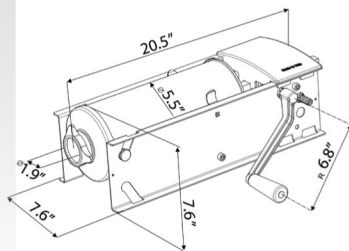

# NELLA

**3 kg / 5 kg**  
capacity sausage stuffer

Item# 13730

Item# 40517

Item# 13732

Item# 13733

TECHNICAL SPECIFICATION	3 kg / 6 lb Capacity Horizontal Sausage Stuffer	5 kg / 11 lb Capacity Horizontal Sausage Stuffer	5 kg / 11 lb Capacity Horizontal Two-Speed Gear-Driven Sausage Stuffer	5 kg / 11 lb Capacity Vertical Two-Speed Gear-Driven Sausage Stuffer
ITEM NUMBER	13730	40517	13732	13733
TYPE	Horizontal - Direct Drive	Horizontal Two-Speed Gear-Driven	Horizontal Two-Speed Gear-Driven	Vertical Two-Speed Gear-Driven
CAPACITY	3 kg/6 lbs.	5 kg/11 lbs.	5 kg/ 11 lbs.	5 kg/11 lbs.
FUNNEL SIZES (MM)	10, 20, 30	10, 20, 30	10, 20, 30, 40	10, 20, 30, 40
WEIGHT	11 lbs.	15.4 lbs.	22 lbs.	24.25 lbs.
PACKAGING WEIGHT	12 lbs.	17.6 lbs.	23 lbs.	27 lbs.
PACKAGING DIMENSIONS	16" x 9" x 9" 40.6cm x 22.9cm x 22.9cm	21.3" x 8.7" x 8.7" 54cm x 22cm x 22cm	22" x 9" x 9" 55.9cm x 22.9cm x 22.9cm	24" x 12" x 12" 61cm x 30.5cm x 30.5cm