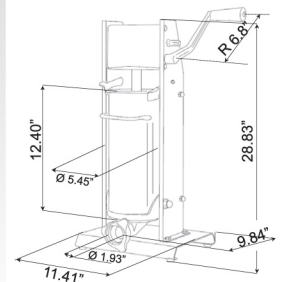

# NELLA

**3 kg / 5 kg**  
capacity sausage stuffer

Item# 13730

Item# 40517

Item# 13732

Item# 13733

TECHNICAL SPECIFICATION	3 kg / 6 lb Capacity Horizontal Sausage Stuffer	5 kg / 11 lb Capacity Horizontal Sausage Stuffer	5 kg / 11 lb Capacity Horizontal Two-Speed Gear-Driven Sausage Stuffer	5 kg / 11 lb Capacity Vertical Two-Speed Gear-Driven Sausage Stuffer
ITEM NUMBER	13730	40517	13732	13733
TYPE	Horizontal - Direct Drive	Horizontal Two-Speed Gear-Driven	Horizontal Two-Speed Gear-Driven	Vertical Two-Speed Gear-Driven
CAPACITY	3 kg/6 lbs.	5 kg/11 lbs.	5 kg/ 11 lbs.	5 kg/11 lbs.
FUNNEL SIZES (MM)	10, 20, 30	10, 20, 30	10, 20, 30, 40	10, 20, 30, 40
WEIGHT	11 lbs.	15.4 lbs.	22 lbs.	24.25 lbs.
PACKAGING WEIGHT	12 lbs.	17.6 lbs.	23 lbs.	27 lbs.
PACKAGING DIMENSIONS	16" x 9" x 9" 40.6cm x 22.9cm x 22.9cm	21.3" x 8.7" x 8.7" 54cm x 22cm x 22cm	22" x 9" x 9" 55.9cm x 22.9cm x 22.9cm	24" x 12" x 12" 61cm x 30.5cm x 30.5cm