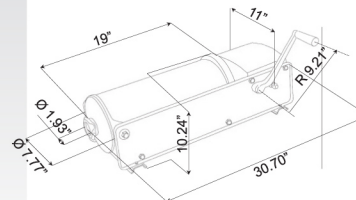

## 10 kg / 15 kg

capacity sausage stuffer

Item# 13721

Item# 13722

Item# 13725

Item# 13727

TECHNICAL SPECIFICATION	10 kg / 22 lb Capacity Horizontal Two-Speed Gear - Driven Sausage Stuffer	10 kg / 22 lb Capacity Horizontal Two-Speed Gear - Driven Sausage Stuffer	15 kg / 30 lb Capacity Horizontal Two-Speed Gear - Driven Sausage Stuffer	15 kg / 30 lb Capacity Horizontal Two-Speed Gear - Driven Sausage Stuffer - All Stainless Steel
ITEM NUMBER	13721	13722	13725	13727
TYPE	Horizontal Two-Speed Gear-Driven	Horizontal, Stainless Steel sides Two-Speed Gear-Driven	Horizontal Two-Speed Gear-Driven	Vertical, Deluxe-All stainless steel-Two-Speed Gear-Driven
CAPACITY	10 kg/22 lbs.	10 kg/22 lbs.	15 kg/30 lbs.	15 kg/30 lbs.
FUNNEL SIZES (MM)	10, 20, 30, 40	10, 20, 30, 40	10, 20, 30, 40	10, 20, 30, 40
WEIGHT	40 lbs.	40 lbs.	66 lbs.	86 lbs.
PACKAGING WEIGHT	41 lbs.	41 lbs.	71 lbs.	95 lbs.
PACKAGING DIMENSIONS	30" x 15" x 17" 76cm x 38cm x 43cm	30" x 15" x 17" 76cm x 38cm x 43cm	32" x 13" x 10" 81cm x 33cm x 25.4cm	34" x 15" x 14" 86cm x 38cm x 35.6cm