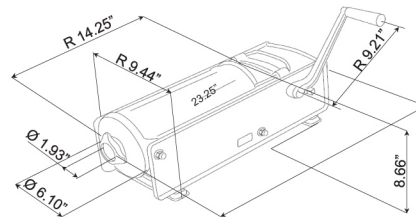

## 7 kg

capacity sausage stuffer

Item# 13737

Item# 13738

Item# 38000

TECHNICAL SPECIFICATION	7 kg / 15 lb Capacity Horizontal Two-Speed Gear-Driven Sausage Stuffer	7 kg / 15 lb Capacity Horizontal Two-Speed Gear-Driven Sausage Stuffer - All Stainless Steel	7 kg / 15 lb Capacity Vertical Two-Speed Gear-Driven Sausage Stuffer
ITEM NUMBER	13737	13738	38000
TYPE	Horizontal Two-Speed Gear-Driven	Horizontal Two-Speed Gear-Driven	Vertical Two-Speed Gear-Driven
CAPACITY	7 kg/15 lbs.	7 kg/15 lbs.	7 kg/15 lbs.
FUNNEL SIZES (MM)	10, 20, 30, 40	10, 20, 30, 40	10, 20, 30, 40
WEIGHT	44 lbs.	34 lbs.	36.25 lbs.
PACKAGING WEIGHT	45 lbs	35 lbs	43 lbs.
PACKAGING DIMENSIONS	25" x 10" x 10" 63.5cm x 25.4cm x 25.4cm	25" x 10" x 10" 63.5cm x 25.4cm x 25.4cm	32.5" x 13.5" x 11.5" 82.6cm x 34.3cm x 29cm