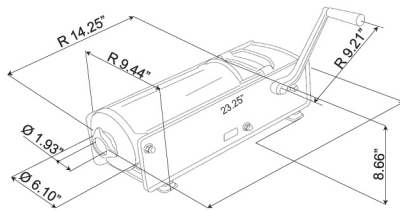

SAUSAGE STUFFERS

EUROPEAN SAUSAGE STUFFERS

NELLA

7 kg

capacity sausage stuffer

Item# 13737