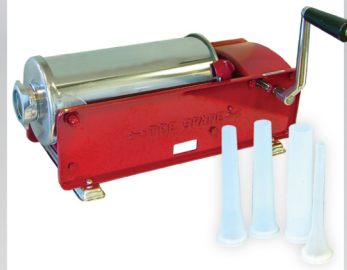

## EUROPEAN SAUSAGE STUFFERS

Item #:

13730/ 40517/ 13732/ 13733/ 13737/ 13738/ 38000/ 13721/ 13722/ 13725/ 13727

These manual sausage stuffers offer a wide selection of sizes and configurations for residential and commercial applications. The standard models have enameled steel sides. All models excluding 13730 and 13735 feature a two speed gearing system - one gear for sausage stuffing and one gear to return piston quickly to starting position. All models are supplied with a selection of stuffing funnels.

# NELLA

**3 kg / 5 kg**  
capacity sausage stuffer

Item# 13730

Item# 40517

Item# 13732

Item# 13733

TECHNICAL SPECIFICATION	3 kg / 6 lb Capacity Horizontal Sausage Stuffer	5 kg / 11 lb Capacity Horizontal Sausage Stuffer	5 kg / 11 lb Capacity Horizontal Two-Speed Gear-Driven Sausage Stuffer	5 kg / 11 lb Capacity Vertical Two-Speed Gear-Driven Sausage Stuffer
ITEM NUMBER	13730	40517	13732	13733
TYPE	Horizontal - Direct Drive	Horizontal Two-Speed Gear-Driven	Horizontal Two-Speed Gear-Driven	Vertical Two-Speed Gear-Driven
CAPACITY	3 kg/6 lbs.	5 kg/11 lbs.	5 kg/ 11 lbs.	5 kg/11 lbs.
FUNNEL SIZES (MM)	10, 20, 30	10, 20, 30	10, 20, 30, 40	10, 20, 30, 40
WEIGHT	11 lbs.	15.4 lbs.	22 lbs.	24.25 lbs.
PACKAGING WEIGHT	12 lbs.	17.6 lbs.	23 lbs.	27 lbs.
PACKAGING DIMENSIONS	16" x 9" x 9" 40.6cm x 22.9cm x 22.9cm	21.3" x 8.7" x 8.7" 54cm x 22cm x 22cm	22" x 9" x 9" 55.9cm x 22.9cm x 22.9cm	24" x 12" x 12" 61cm x 30.5cm x 30.5cm