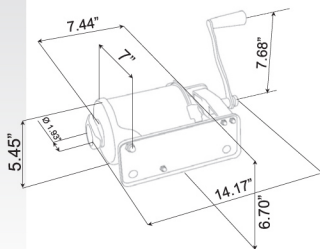

# NELLA

**3 kg / 5 kg**  
capacity sausage stuffer

Item# 13730

Item# 40517

Item# 13732

Item# 13733

TECHNICAL SPECIFICATION	3 kg / 6 lb Capacity Horizontal Sausage Stuffer	5 kg / 11 lb Capacity Horizontal Sausage Stuffer	5 kg / 11 lb Capacity Horizontal Two-Speed Gear-Driven Sausage Stuffer	5 kg / 11 lb Capacity Vertical Two-Speed Gear-Driven Sausage Stuffer
ITEM NUMBER	13730	40517	13732	13733
TYPE	Horizontal - Direct Drive	Horizontal Two-Speed Gear-Driven	Horizontal Two-Speed Gear-Driven	Vertical Two-Speed Gear-Driven
CAPACITY	3 kg/6 lbs.	5 kg/11 lbs.	5 kg/ 11 lbs.	5 kg/11 lbs.
FUNNEL SIZES (MM)	10, 20, 30	10, 20, 30	10, 20, 30, 40	10, 20, 30, 40
WEIGHT	11 lbs.	15.4 lbs.	22 lbs.	24.25 lbs.
PACKAGING WEIGHT	12 lbs.	17.6 lbs.	23 lbs.	27 lbs.
PACKAGING DIMENSIONS	16" x 9" x 9" 40.6cm x 22.9cm x 22.9cm	21.3" x 8.7" x 8.7" 54cm x 22cm x 22cm	22" x 9" x 9" 55.9cm x 22.9cm x 22.9cm	24" x 12" x 12" 61cm x 30.5cm x 30.5cm