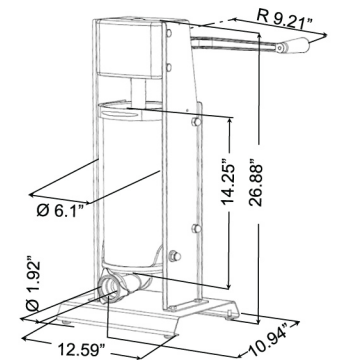

## 7 kg

capacity sausage stuffer

Item# 13737

Item# 13738

Item# 38000

TECHNICAL SPECIFICATION	7 kg / 15 lb Capacity Horizontal Two-Speed Gear-Driven Sausage Stuffer	7 kg / 15 lb Capacity Horizontal Two-Speed Gear-Driven Sausage Stuffer - All Stainless Steel	7 kg / 15 lb Capacity Vertical Two-Speed Gear-Driven Sausage Stuffer
ITEM NUMBER	13737	13738	38000
TYPE	Horizontal Two-Speed Gear-Driven	Horizontal Two-Speed Gear-Driven	Vertical Two-Speed Gear-Driven
CAPACITY	7 kg/15 lbs.	7 kg/15 lbs.	7 kg/15 lbs.
FUNNEL SIZES (MM)	10, 20, 30, 40	10, 20, 30, 40	10, 20, 30, 40
WEIGHT	44 lbs.	34 lbs.	36.25 lbs.
PACKAGING WEIGHT	45 lbs	35 lbs	43 lbs.
PACKAGING DIMENSIONS	25" x 10" x 10" 63.5cm x 25.4cm x 25.4cm	25" x 10" x 10" 63.5cm x 25.4cm x 25.4cm	32.5" x 13.5" x 11.5" 82.6cm x 34.3cm x 29cm