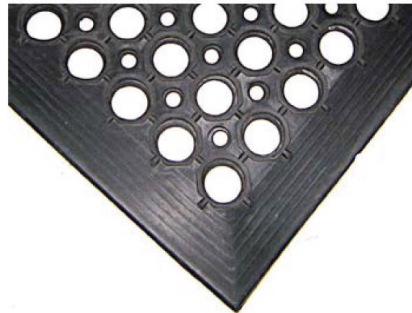

NELLA

ANTI-FATIGUE MATS

Top Surface Design

Bottom Design

FEATURES

Material: Molded Rubber.

Style: Honeycomb pattern.

Overall Thickness: 3/8".

Edges: Beveled Edge only.

Features: Multi-purpose anti-fatigue mat. Grease and chemical resistant. Molded beveled edges on all sides. Superior drainage.

Common uses: Kitchens, restaurants, bars, meat rooms, food service, industrial work stations, sport facilities.

Item #	23584	23585
Colour	Black	Terracotta
Beveled Edge	1.42"	1.42"
Net Weight	17.5 lbs	17.5 lbs
Packaging Weight	20 lbs	20 lbs
Dimensions	3' x 5' x 3/8"	3' x 5' x 3/8"

Telephone: 416-740-2424

Email: help@nellaonline.com