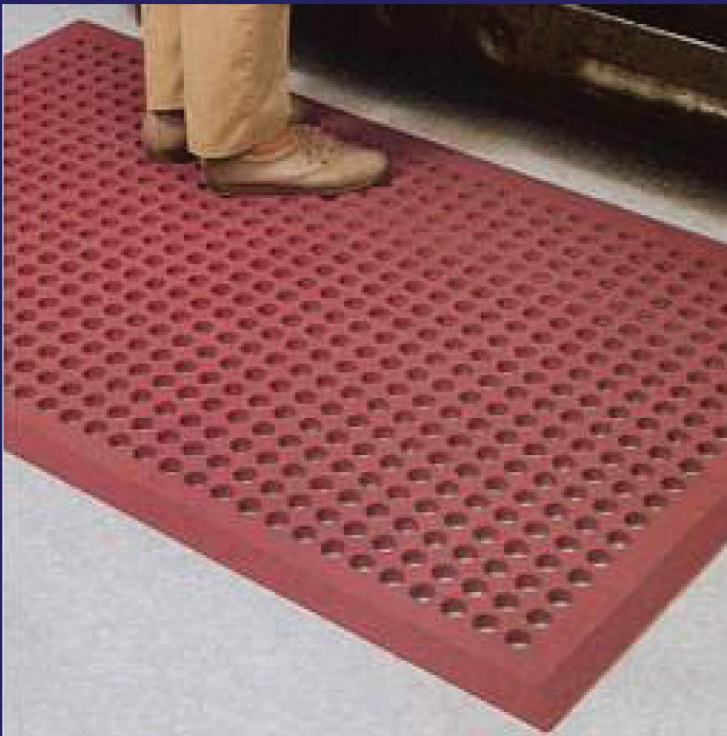

NELLA

ANTI-FATIGUE MATS

Top Surface Design

Bottom Design

FEATURES

Material: Molded Rubber.

Style: Honeycomb pattern.

Overall Thickness: 3/8".

Edges: Beveled Edge only.

Features: Multi-purpose anti-fatigue mat. Grease and chemical resistant. Molded beveled edges on all sides. Superior drainage.

Common uses: Kitchens, restaurants, bars, meat rooms, food service, industrial work stations, sport facilities.

Item #	23584	23585
Colour	Black	Terracotta
Beveled Edge	1.42"	1.42"
Net Weight	17.5 lbs	17.5 lbs
Packaging Weight	20 lbs	20 lbs
Dimensions	3' x 5' x 3/8"	3' x 5' x 3/8"

Telephone: 416-740-2424

Email: help@nellaonline.com