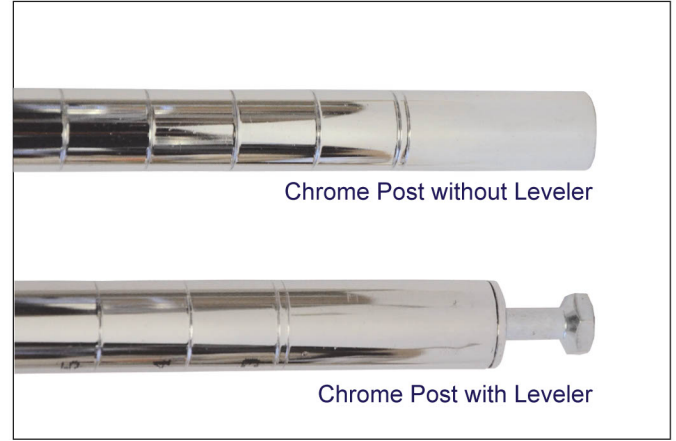

NELLA // STORAGE SOLUTION

SERVING THE INDUSTRY SINCE 1952

CHROME STOCK SHELVES & ACCESSORIES

The perfect choice for keeping stock within reach. Turn unused space into a neatly organized storage center adaptable to your specific needs. The open wire construction maximizes light and circulation of air to keep stored items dry and ventilated. Our shelves are constructed sturdily and welded to endure tough everyday handling. It can withstand temperatures between -30°C and 75°C. Capacity: under 48" in length, up to 850 lbs. per shelf; over 48" in length, up to 600 lbs. per shelf.

Authorized Dealer

COMPLETE CHROME SHELVING KIT

CHROME SHELVING KIT		
ITEM	DIMENSIONS	DESCRIPTION
45164	18" x 36" x 72" / 457 x 914 x 1829 mm	Chrome shelving kit, (4pc.) 18" x 36" / 457 x 914 mm shelves, (4 set) 72" / 1829 mm segmented posts, (16pc.) Clips, (4pc.) Levelers
45165	18" x 48" x 72" / 457 x 1219 x 1829 mm	Chrome shelving kit, (4pc.) 18" x 48" / 457 x 1219 mm shelves, (4 set) 72" / 1829 mm segmented posts, (16pc.) Clips, (4pc.) Levelers
45166	18" x 60" x 72" / 457 x 1524 x 1829 mm	Chrome shelving kit, (4pc.) 18" x 60" / 457 x 1524 mm shelves, (4 set) 72" / 1829 mm segmented posts, (16pc.) Clips, (4pc.) Levelers
45167	24" x 36" x 72" / 609.6 x 914 x 1829 mm	Chrome shelving kit, (4pc.) 24" x 36" / 609.6 x 914 mm shelves, (4 set) 72" / 1829 mm segmented posts, (16pc.) Clips, (4pc.) Levelers
45168	24" x 48" x 72" / 609.6 x 1219 x 1829 mm	Chrome shelving kit, (4pc.) 24" x 48" / 609.6 x 1219 mm shelves, (4 set) 72" / 1829 mm segmented posts, (16pc.) Clips, (4pc.) Levelers
45169	24" x 60" x 72" / 609.6 x 1524 x 1829 mm	Chrome shelving kit, (4pc.) 24" x 60" / 609.6 x 1524 mm shelves, (4 set) 72" / 1829 mm segmented posts, (16pc.) Clips, (4pc.) Levelers