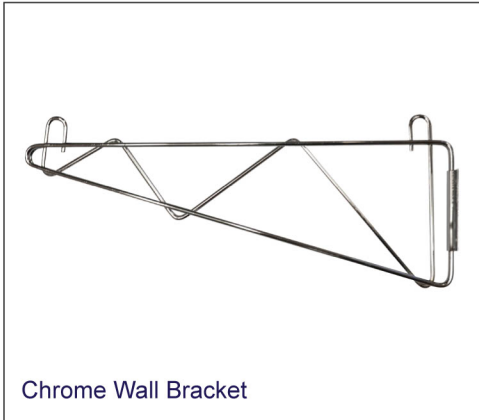

OTHER ACCESSORIES