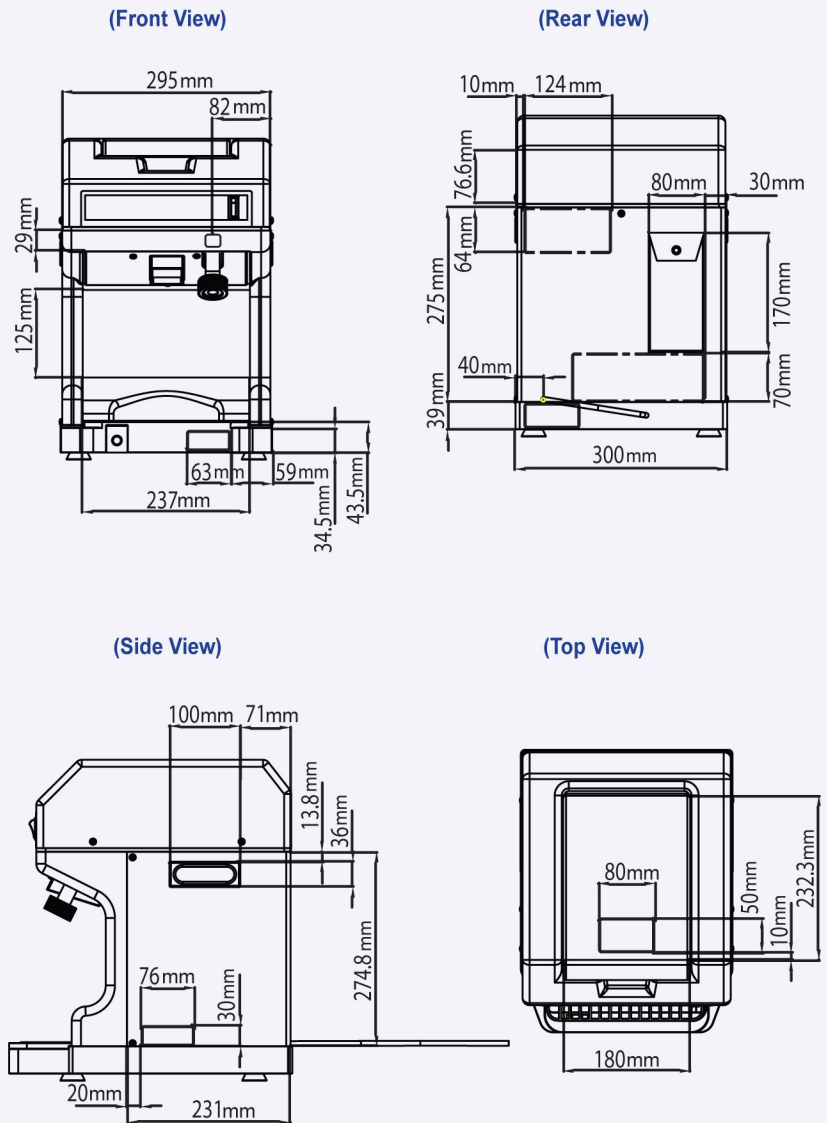

WARRANTY
PARTS AND LABOR

Authorized Dealer

ICE SHAVER

0.27HP ICE SHAVER

FEATURES & SPECIFICATION

- **Efficient** - Ice crushing speed with up to 7.5 Kg/ minute. Comes with a stainless steel hopper
- **Lid safety switch** - Prevents the machine from operating while open
- **Easy cleaning** - Accessible top cover
- **Lock construction** between top cover with the body, no tool in need for maintenance
- **Adjustment knob** - Allows the user to change the texture of the shaved ice from fine to coarse
- **Unique construction** to ensure the cube won't shave out
- **Drain in all directions** with versatile pipe
- **Drip pan** - To prevents spillage

TECHNICAL SPECIFICATION

| | |
|----------------------|--|
| ITEM NUMBER | 43466 |
| MODEL | IC-CN-0050 |
| CAPACITY | 70 cubes (Size 1"x1") |
| ICE CRUSHING SPEED | 7.5kg/16.5lbs per minute |
| RPM | 1500 |
| POWER | 200 W/ 0.27 Hp |
| AMPS | 3.5A |
| ELECTRICAL | 110V/60Hz/1ph |
| NET DIMENSIONS (WDH) | 12.6" x 15.7" x 18" / 320 x 400 x 450 mm |
| NET WEIGHT | 15.3 Kg/ 33.7 Lbs |
| GROSS DIMENSIONS | 14" x 18" x 20" / 366 x 465 x 515 mm |
| GROSS WEIGHT | 15.3 kg/ 33.7 Lbs |

TECHNICAL DRAWING WITH DIMENSIONS

Measure unit: Millimeter

Telephone: 416-740-2424
 Email: help@nellaonline.com
 Website: www.nellaonline.com