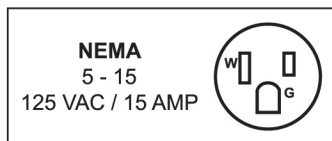

NELLA

ICE SHAVER

SERVING THE FOOD INDUSTRY SINCE 1951

0.27HP ICE SHAVER

Item: 43466

Model: IC-CN-0050

This ETL certified ice shaver is perfect for cocktail bars, concession stands, carnivals and night clubs. Simply grind 7.5kg/ 16.5 pounds of ice in a minute. Safety feature: automatically shut down when the lid is open.

WARRANTY
PARTS AND LABOR

Authorized Dealer

ICE SHAVER

0.27HP ICE SHAVER

FEATURES & SPECIFICATION

- **Efficient** - Ice crushing speed with up to 7.5 Kg/ minute. Comes with a stainless steel hopper
- **Lid safety switch** - Prevents the machine from operating while open
- **Easy cleaning** - Accessible top cover
- **Lock construction** between top cover with the body, no tool in need for maintenance
- **Adjustment knob** - Allows the user to change the texture of the shaved ice from fine to coarse
- **Unique construction** to ensure the cube won't shave out
- **Drain in all directions** with versatile pipe
- **Drip pan** - To prevents spillage

TECHNICAL SPECIFICATION

| | |
|----------------------|--|
| ITEM NUMBER | 43466 |
| MODEL | IC-CN-0050 |
| CAPACITY | 70 cubes (Size 1"x1") |
| ICE CRUSHING SPEED | 7.5kg/16.5lbs per minute |
| RPM | 1500 |
| POWER | 200 W/ 0.27 Hp |
| AMPS | 3.5A |
| ELECTRICAL | 110V/60Hz/1ph |
| NET DIMENSIONS (WDH) | 12.6" x 15.7" x 18" / 320 x 400 x 450 mm |
| NET WEIGHT | 15.3 Kg/ 33.7 Lbs |
| GROSS DIMENSIONS | 14" x 18" x 20" / 366 x 465 x 515 mm |
| GROSS WEIGHT | 15.3 kg/ 33.7 Lbs |