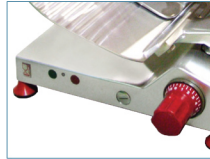

## 13-INCH BLADE GEAR-DRIVEN DELI SLICER

ITEM: 31438 MODEL: MS-IT-0330-F

**EXCEPTIONAL AND EASY-TO-USE  
SLICER FOR YOUR KITCHEN**

Nella's MS-IT-0330-F Gear-Driven Deli Slicer is a big size gravity feed slicer of elegant design. The narrow band blade offers high cutting performance with any type of product to the most demanding operators. The big sized product holder is positioned on a sliding carriage, and it can be totally removed in order to facilitate the daily cleaning operation.

# KITCHEN EQUIPMENT

13-INCH BLADE SLICER MS-IT-0330-F / 31438

## KEY FEATURES

- GEAR driven transmission.
- ON/OFF one switches with LED.
- Removable parts for cleaning, blade cover, product-holder plate, aluminum meat grip, stainless steel slice deflector.
- Blade with NARROW BAND of chromium-plated hardened steel.
- Turning aside and REMOVABLE sharpener.
- Big size product - holder plate.
- Transparent Plexiglas Protection at product-holder plate.
- High reliability of all elements.
- New design with large spaces.
- Safety devices according to EN1974 standards.