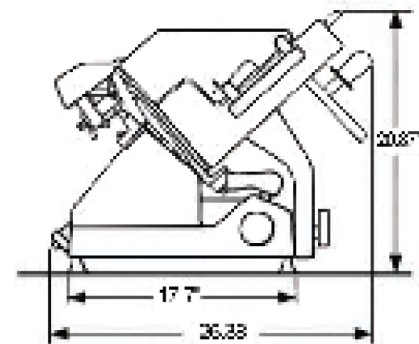

TECHNICAL DRAWINGS AND DIMENSIONS

[^]CHEESE SLICING RATINGS: NOT RECOMMENDED → POOR → AVERAGE → GOOD → EXCELLENT →

*Results may vary due to product consistency and temperature.

NELLA

Telephone: 416-740-2424
Email: help@nellaonline.com
Website: www.nellaonline.com