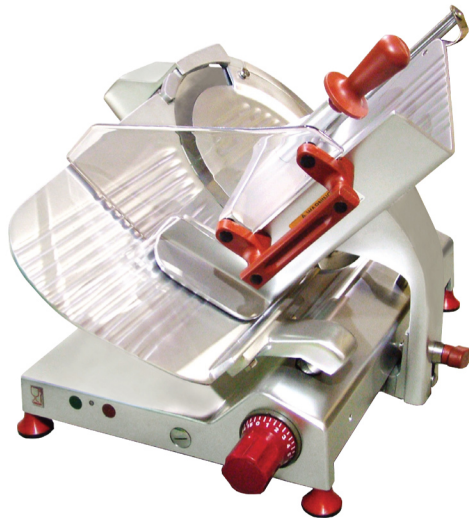

## 13-INCH BLADE GEAR-DRIVEN DELI SLICER

ITEM: 31438 MODEL: MS-IT-0330-F

**EXCEPTIONAL AND EASY-TO-USE  
SLICER FOR YOUR KITCHEN**

Nella's MS-IT-0330-F Gear-Driven Deli Slicer is a big size gravity feed slicer of elegant design. The narrow band blade offers high cutting performance with any type of product to the most demanding operators. The big sized product holder is positioned on a sliding carriage, and it can be totally removed in order to facilitate the daily cleaning operation.

# KITCHEN EQUIPMENT

13-INCH BLADE SLICER MS-IT-0330-F / 31438

## KEY FEATURES

- GEAR driven transmission.
- ON/OFF one switches with LED.
- Removable parts for cleaning, blade cover, product-holder plate, aluminum meat grip, stainless steel slice deflector.
- Blade with NARROW BAND of chromium-plated hardened steel.
- Turning aside and REMOVABLE sharpener.
- Big size product - holder plate.
- Transparent Plexiglas Protection at product-holder plate.
- High reliability of all elements.
- New design with large spaces.
- Safety devices according to EN1974 standards.

## TECHNICAL SPECIFICATION

ITEM NUMBER	31438
MODEL	MS-IT-0330-F
BLADE	13" / 330 mm
POWER	350 Watts / 0.47 HP
CHEESE SLICING <sup>^</sup>	
SLICING VOLUME*	8 hours or more
SLICING CAPACITY	□ 10.6" x 6.7" / 269 x 170 mm ○ 9.45" / 240 mm
CUT THICKNESS	0 - 0.55" / 0 - 14 mm
HP	65
RPM	240
VOLTAGE	120V / 60Hz / 1Ph
WEIGHT	43 kg. / 94.8 lbs.
PACKAGING WEIGHT	50 kg. / 110 lbs.
DIMENSIONS (DWH)	26.38" x 29.7" x 20.87" 670 x 754 x 530 mm
PACKAGING DIMENSIONS	32.7" x 28" x 26.7" 831 x 711 x 678 mm