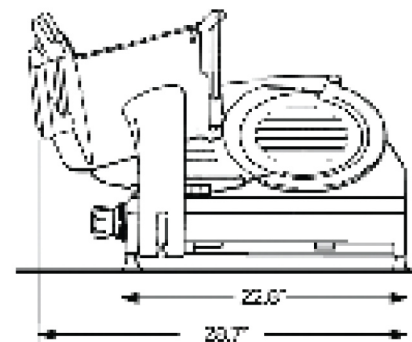

TECHNICAL DRAWINGS AND DIMENSIONS

[^]CHEESE SLICING RATINGS: NOT RECOMMENDED → POOR → AVERAGE → GOOD → EXCELLENT →

*Results may vary due to product consistency and temperature.

NELLA

Telephone: 416-740-2424
Email: help@nellaonline.com
Website: www.nellaonline.com