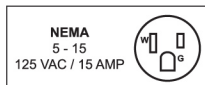

Authorized Dealer