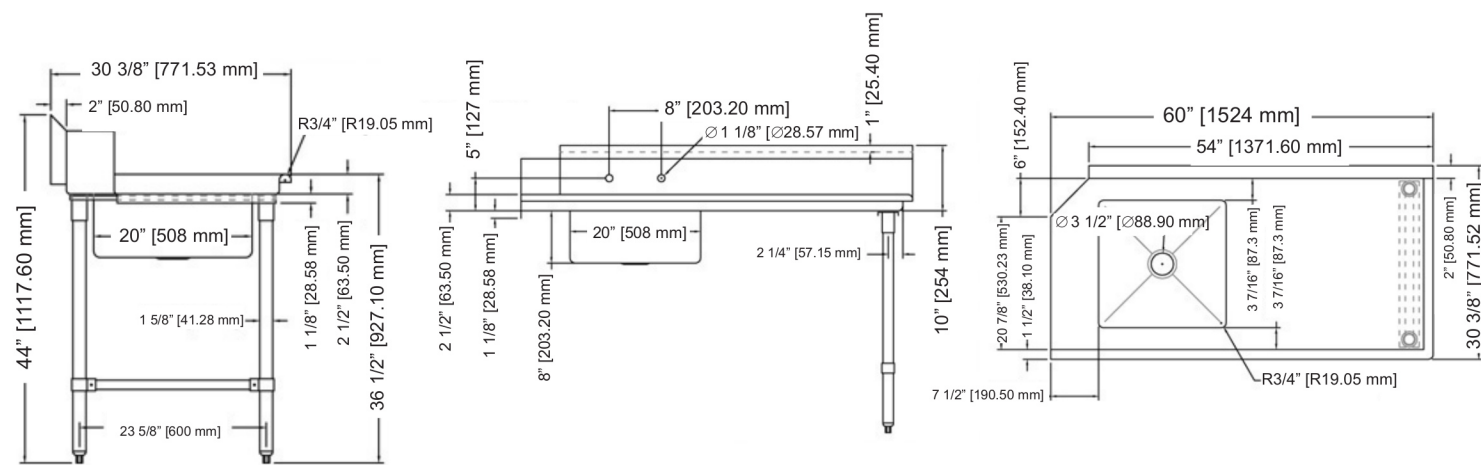

TECHNICAL DRAWINGS AND DIMENSIONS

28487

Telephone: 416-740-2424
Email: help@nellaonline.com
Website: www.nellaonline.com