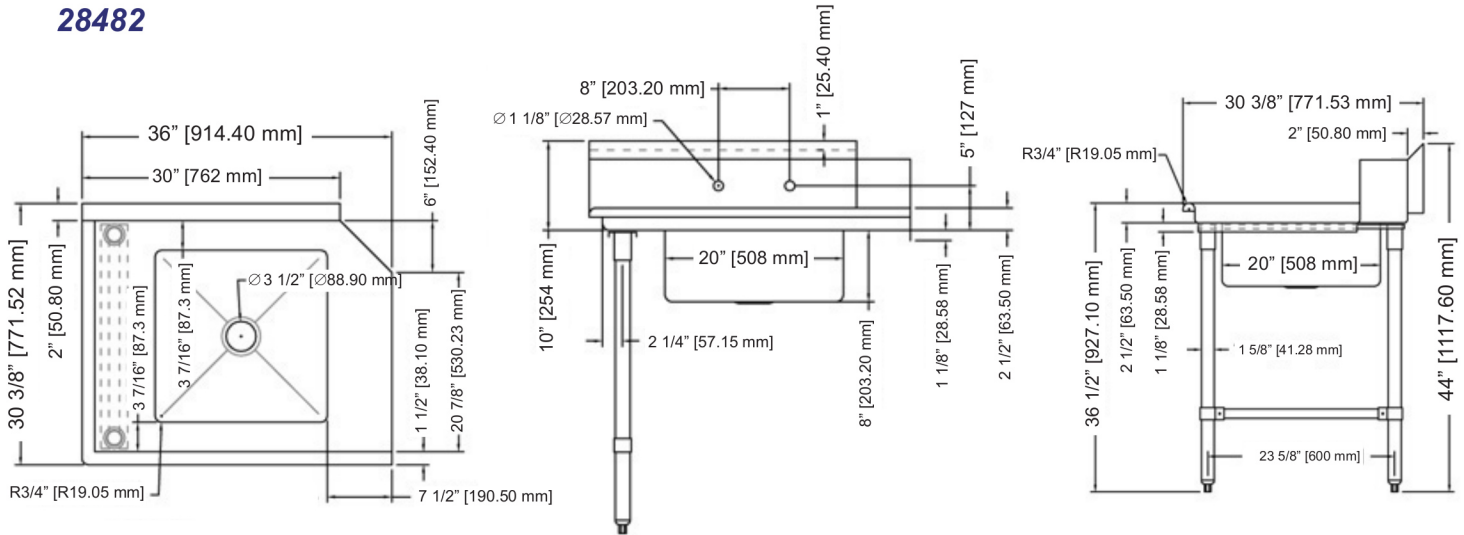

TECHNICAL DRAWINGS AND DIMENSIONS

28482