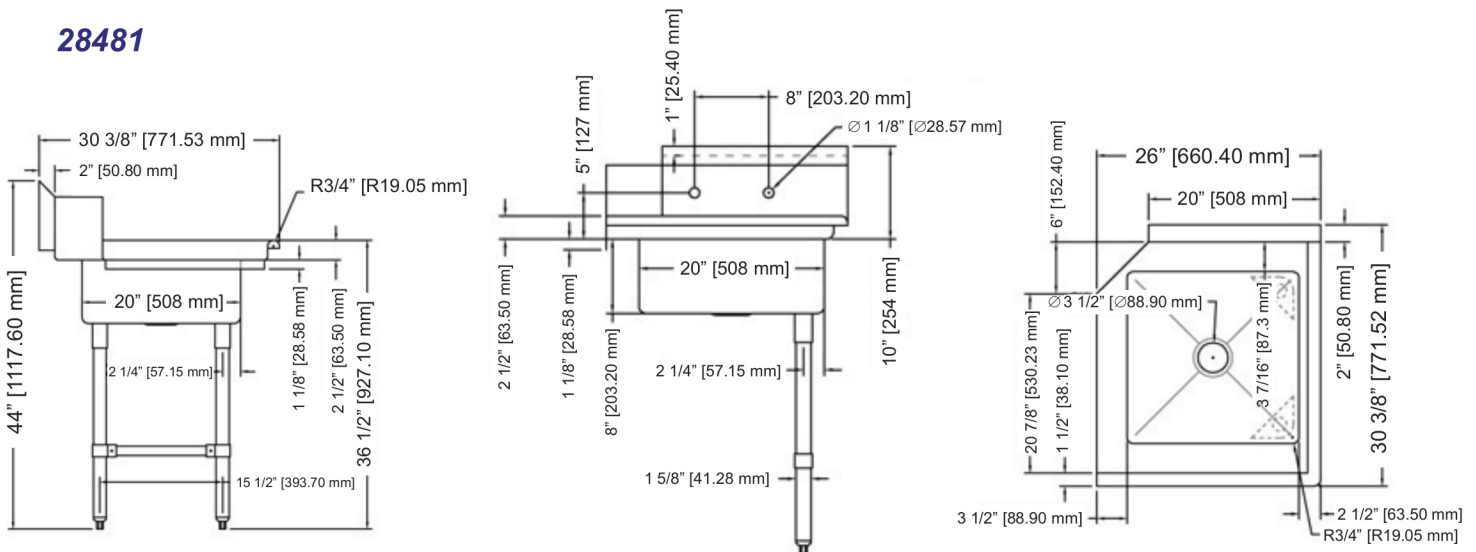

TECHNICAL DRAWINGS AND DIMENSIONS

28481

Telephone: 416-740-2424
Email: help@nellaonline.com
Website: www.nellaonline.com