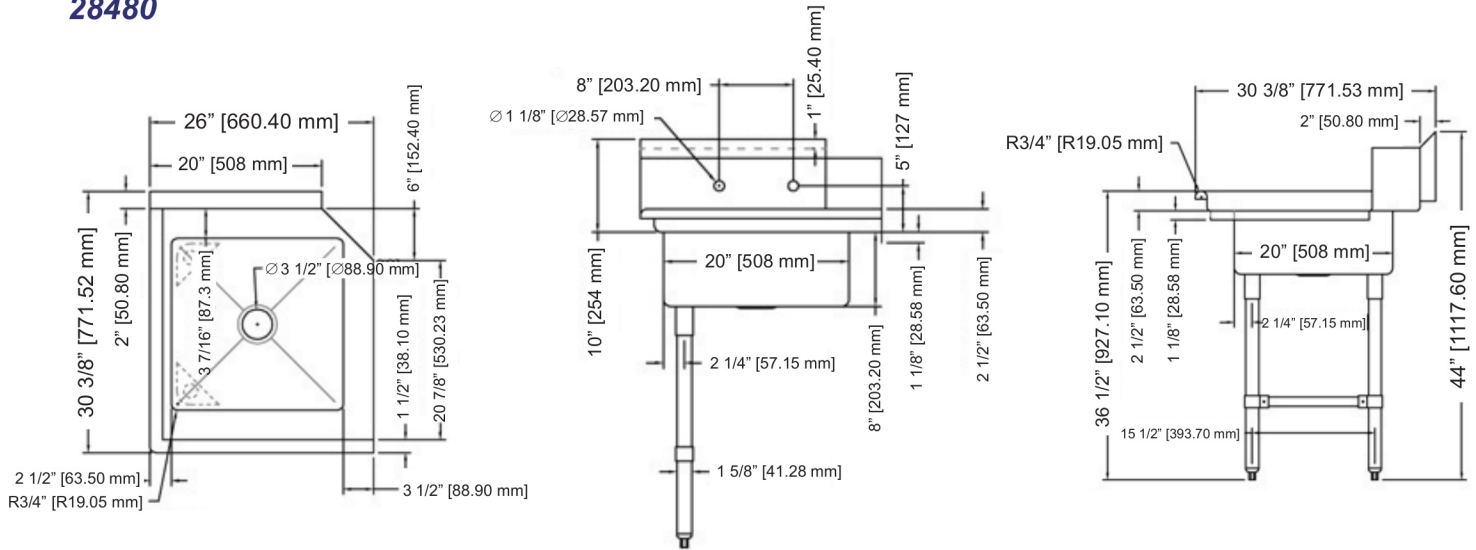

TECHNICAL DRAWINGS AND DIMENSIONS

28480