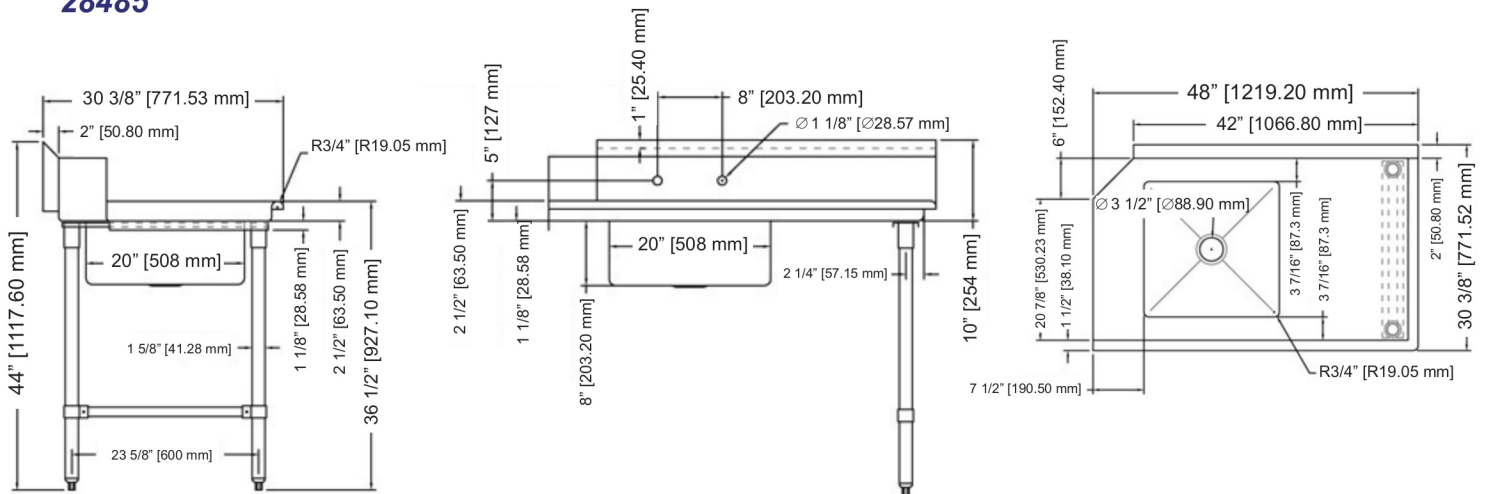

TECHNICAL DRAWINGS AND DIMENSIONS

28485

Telephone: 416-740-2424
Email: help@nellaonline.com
Website: www.nellaonline.com