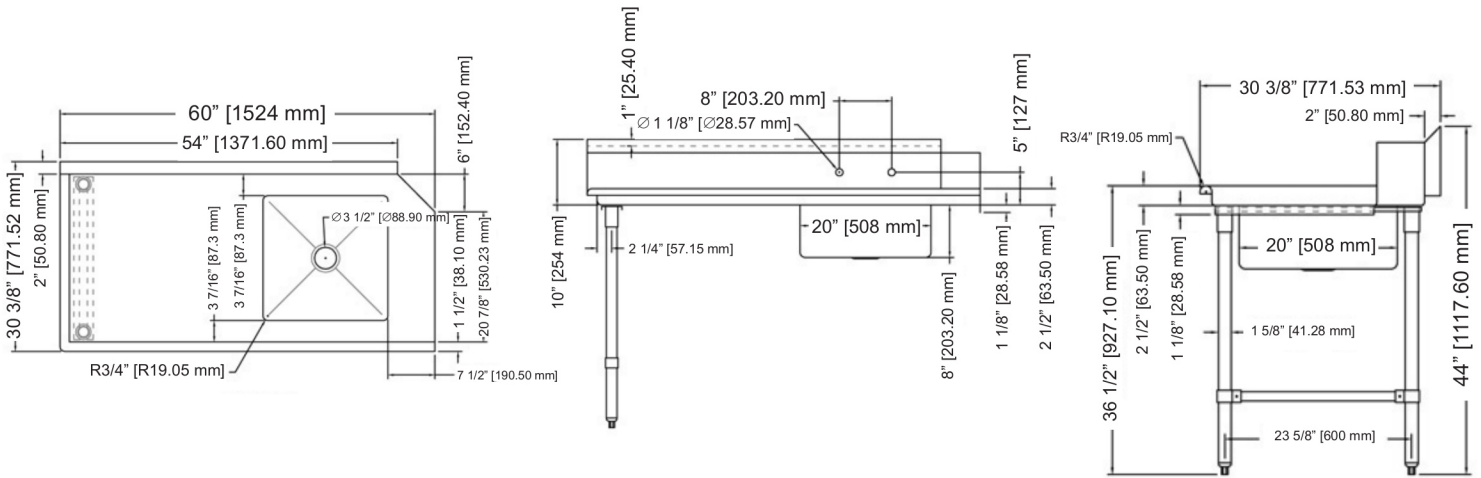

TECHNICAL DRAWINGS AND DIMENSIONS

28486