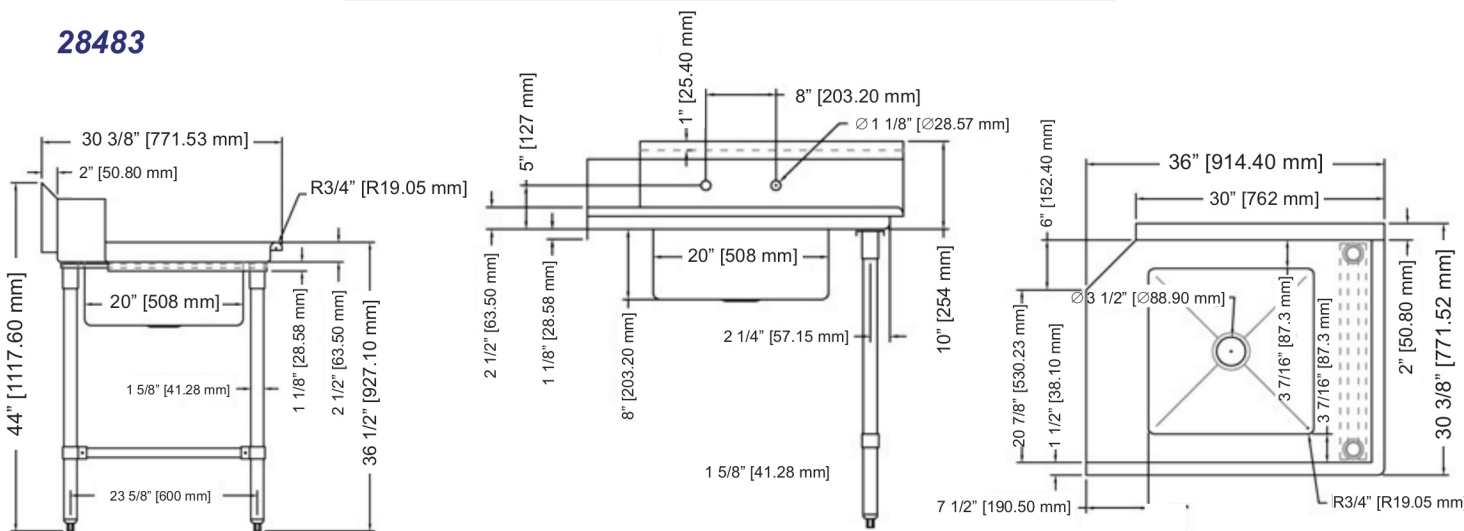

TECHNICAL DRAWINGS AND DIMENSIONS

28483

Telephone: 416-740-2424
Email: help@nellaonline.com
Website: www.nellaonline.com