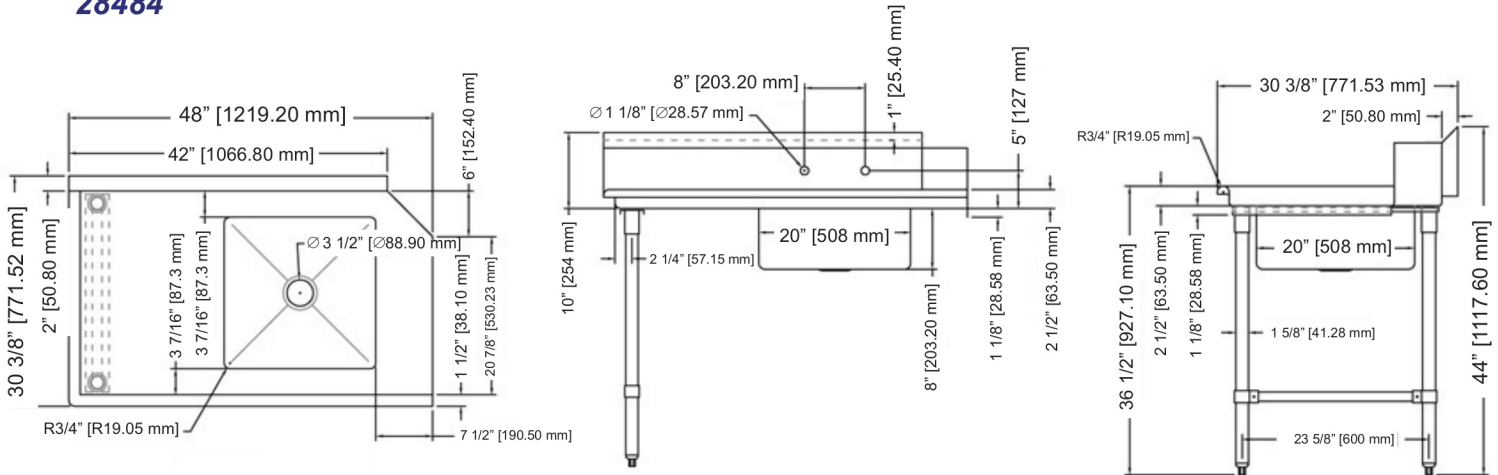

TECHNICAL DRAWINGS AND DIMENSIONS

28484