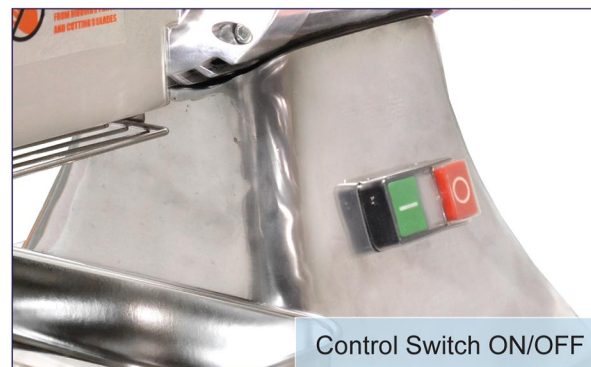

FOOD EQUIPMENT

SERVING THE FOOD INDUSTRY SINCE 1951

ELECTRIC CHEESE GRATER WITH 3/4 HP MOTOR

Item: 23991 | Model: GR-CN-0559

GRATE CHEESE THE FASTER WAY

Omcan's GR-CN-0559 electric cheese grater is made of aluminum alloy and designed to grate hard cheese for small to medium applications. It is essential for your restaurants, sandwich and pizza shops. With its powerful 3/4 horsepower motor, this cheese grater will get the job done quickly and efficiently.

LIMITED WARRANTY
PARTS AND LABOR

Authorized Dealer

FOOD EQUIPMENT

CHEESE GRATER WITH 3/4 HP MOTOR GR-CN-0559 | 23991

NELLA

TECHNICAL DRAWING AND DIMENSIONS

TECHNICAL SPECIFICATION

ITEM NUMBER	23991
MODEL	GR-CN-0559
POWER	0.75 HP / 0.56 kW
GRATER REVOLUTION	1440
MOUTH DIMENSION	3 1/8" x 5 5/8" 80 x 143 mm
PAN SIZE	10 5/8" x 7 1/2" x 2 1/8" 270 x 191 x 54 mm
ELECTRICAL WEIGHT	110V / 60Hz / 1Ph 39 lbs. / 17.6 kg.
PACKAGING WEIGHT	40 lbs. / 18 kg.
DIMENSIONS (DWH)	16" x 11" x 17 1/8" 406 x 279 x 435 mm
PACKAGING DIMENSIONS	19 1/4" x 13" x 19" 489 x 330 x 483 mm