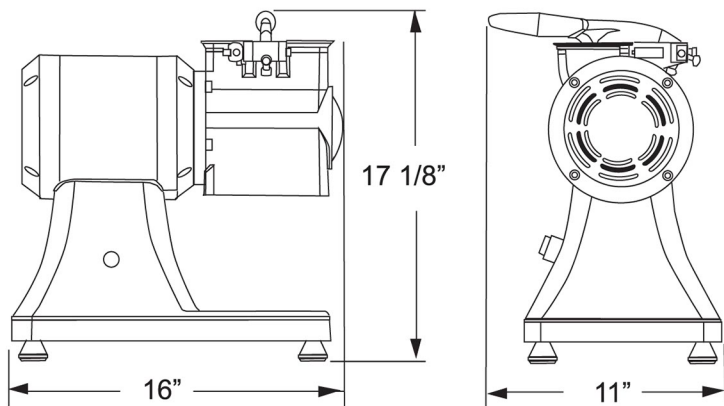

LIMITED WARRANTY
PARTS AND LABOR

Authorized Dealer

FOOD EQUIPMENT

CHEESE GRATER WITH 3/4 HP MOTOR GR-CN-0559 | 23991

NELLA

TECHNICAL DRAWING AND DIMENSIONS

TECHNICAL SPECIFICATION

ITEM NUMBER	23991
MODEL	GR-CN-0559
POWER	0.75 HP / 0.56 kW
GRATER REVOLUTION	1440
MOUTH DIMENSION	3 1/8" x 5 5/8" 80 x 143 mm
PAN SIZE	10 5/8" x 7 1/2" x 2 1/8" 270 x 191 x 54 mm
ELECTRICAL WEIGHT	110V / 60Hz / 1Ph 39 lbs. / 17.6 kg.
PACKAGING WEIGHT	40 lbs. / 18 kg.
DIMENSIONS (DWH)	16" x 11" x 17 1/8" 406 x 279 x 435 mm
PACKAGING DIMENSIONS	19 1/4" x 13" x 19" 489 x 330 x 483 mm