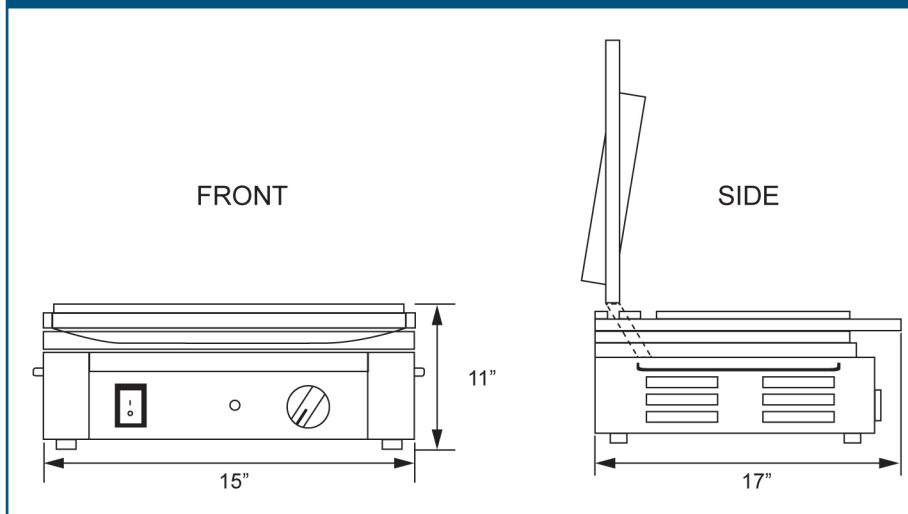

TECHNICAL DRAWING AND DIMENSIONS

WARRANTY
PARTS AND LABOR

NELLA

Telephone: 416-740-2424
Email: help@nellaonline.com
Website: www.nellaonline.com