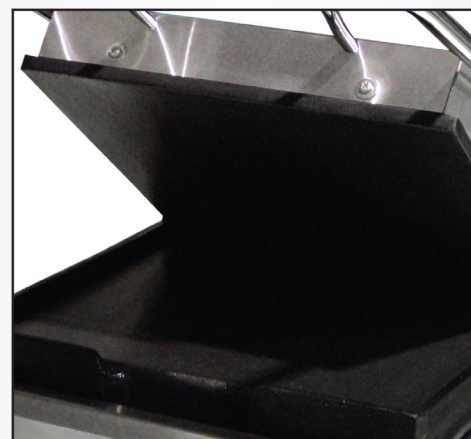

FOOD EQUIPMENT

1800-WATT SINGLE PANINI GRILL WITH FLAT TOP AND BOTTOM

NELLA

TECHNICAL SPECIFICATIONS

ITEM NUMBER	21464
MODEL	PG-CN-0515-F
GRILL SURFACE	10" x 11" / 254 x 279.4 mm
THERMOSTAT CONTROL	572° F / 300° C
AMPS	16
POWER	1.8 kW / 1800 W
ELECTRIC	120 V / 60 Hz / 1 Ph
TOP GRILL	Flat / Smooth
BOTTOM GRILL	Flat / Smooth
NET WEIGHT	50 lbs. / 22.7 kg.
GROSS WEIGHT	52.8 lbs. / 23.6 kg.
DIMENSIONS (WDH)	15" x 17" x 11" / 381 x 432 x 279 mm
PACKAGING DIMENSIONS	19.25" x 15.75" x 13.75" / 489 x 400 x 349 mm

DETAILED SHOTS