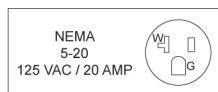

NELLA

Telephone: 416-740-2424
Email: help@nellaonline.com
Website: www.nellaonline.com