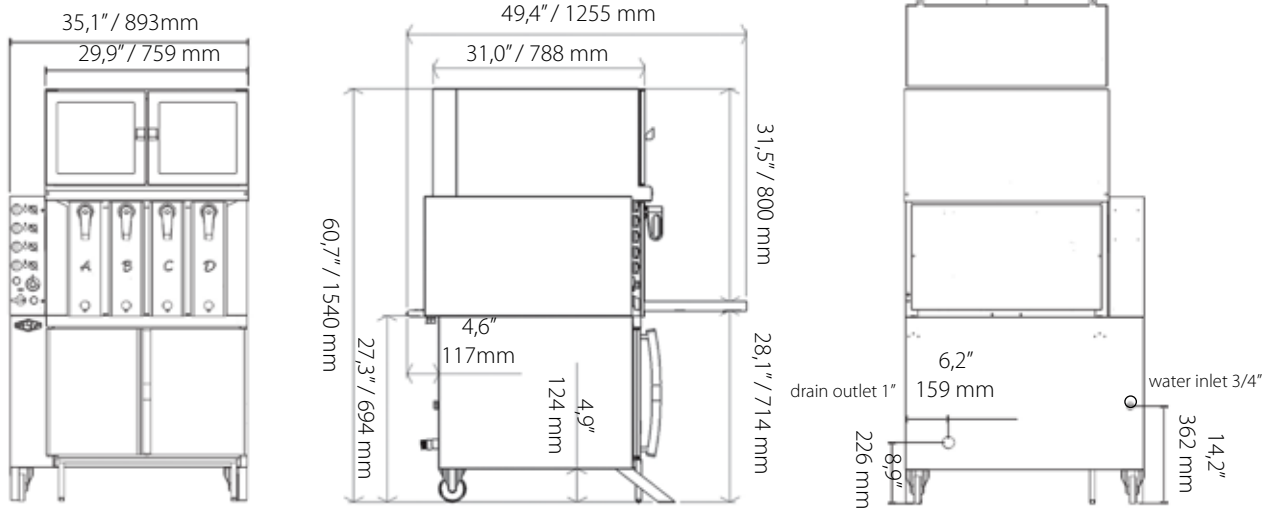

Vertical grill mod **GV4**

**Dimension:**  
40,1" (w) x 60,7" (h) x 49,4" (p)

**Number of grates:** 4

**Capacity/chickens:** 12

**Weight:** 440 lb

**Rated power:** 13 kw

Rated Voltage	Rated current		
208V/3N~	44A (L1)	44A (L2)	33A (L3)

GRE.V1.E40  
Scraper

Grid	interior measurement
GRE.V1.J40 Grid XS	0,31" / 8mm
GRE.V1.J10 Grid S	0,75" / 19mm
GRE.V1.J30 Grid XL	1,22" / 31mm

GRE.CA.A50  
Gutter

GRE.V4.P10  
Module with filter

GRE.V2.P30  
Conduct

Note: with connection device to the water inlet and the outlet to the grease box

Vertical grill mod **GV4**

A composite drainage system by a water collection container of the receiver drawer to be connected to the grease box