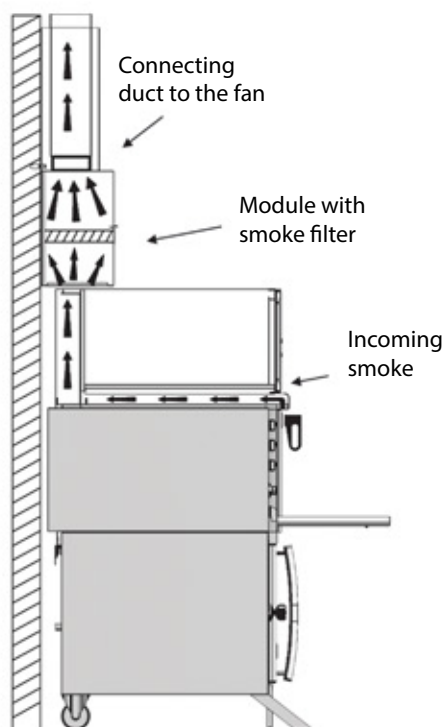

Vertical grill mod **GV4**

**Dimension:**  
40,1" (w) x 60,7" (h) x 49,4" (p)

**Number of grates:** 4

**Capacity/chickens:** 12

**Weight:** 440 lb

**Rated power:** 13 kw

Rated Voltage	Rated current		
208V/3N~	44A (L1)	44A (L2)	33A (L3)

GRE.V1.E40  
Scraper

Grid	interior measurement
GRE.V1.J40 Grid XS	0,31" / 8mm
GRE.V1.J10 Grid S	0,75" / 19mm
GRE.V1.J30 Grid XL	1,22" / 31mm

GRE.CA.A50  
Gutter

GRE.V4.P10  
Module with filter

GRE.V2.P30  
Conduct

Note: with connection device to the water inlet and the outlet to the grease box

Vertical grill mod **GV4**

A composite drainage system by a water collection container of the receiver drawer to be connected to the grease box