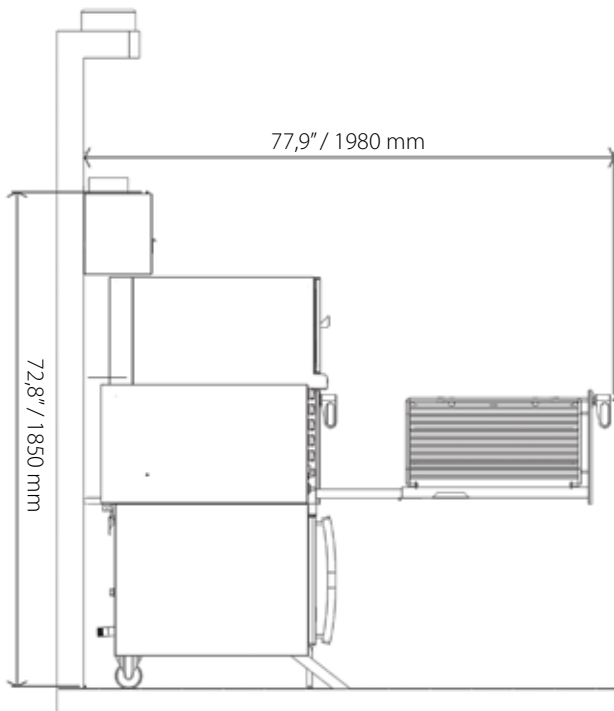

Vertical grill mod **GV4**

A composite drainage system by a water collection container of the receiver drawer to be connected to the grease box