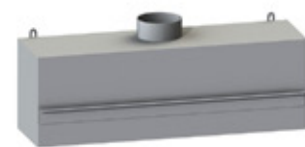

Vertical grill mod **GV4**

**Dimension:**  
40,1" (w) x 60,7" (h) x 49,4" (p)

**Number of grates:** 4

**Capacity/chickens:** 12

**Weight:** 440 lb

**Rated power:** 13 kw

Rated Voltage	Rated current		
208V/3N~	44A (L1)	44A (L2)	33A (L3)

GRE.V1.E40  
Scraper

Grid	interior measurement
GRE.V1.J40 Grid XS	0,31" / 8mm
GRE.V1.J10 Grid S	0,75" / 19mm
GRE.V1.J30 Grid XL	1,22" / 31mm

GRE.CA.A50  
Gutter

GRE.V4.P10  
Module with filter

GRE.V2.P30  
Conduct

Note: with connection device to the water inlet and the outlet to the grease box

Vertical grill mod **GV4**

A composite drainage system by a water collection container of the receiver drawer to be connected to the grease box