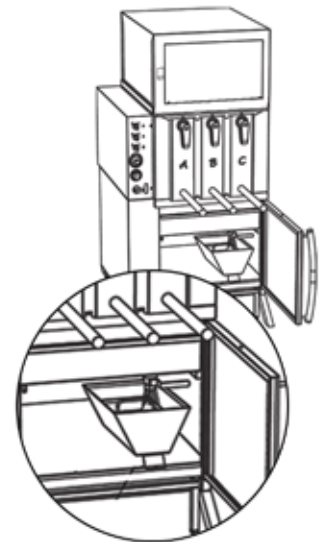

Vertical grill mod **GV4**

**Dimension:**  
40,1" (w) x 60,7" (h) x 49,4" (p)

**Number of grates:** 4

**Capacity/chickens:** 12

**Weight:** 440 lb

**Rated power:** 13 kw

Rated Voltage	Rated current		
208V/3N~	44A (L1)	44A (L2)	33A (L3)

GRE.V1.E40  
Scraper

Grid	interior measurement
GRE.V1.J40 Grid XS	0,31" / 8mm
GRE.V1.J10 Grid S	0,75" / 19mm
GRE.V1.J30 Grid XL	1,22" / 31mm

GRE.CA.A50  
Gutter

GRE.V4.P10  
Module with filter

GRE.V2.P30  
Conduct

Note: with connection device to the water inlet and the outlet to the grease box

Vertical grill mod **GV4**

A composite drainage system by a water collection container of the receiver drawer to be connected to the grease box