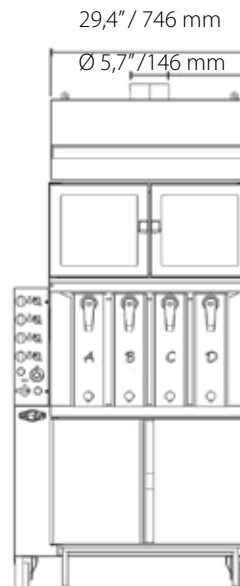

Vertical grill mod **GV4**

**Dimension:**  
40,1" (w) x 60,7" (h) x 49,4" (p)

**Number of grates:** 4

**Capacity/chickens:** 12

**Weight:** 440 lb

**Rated power:** 13 kw

Rated Voltage	Rated current		
208V/3N~	44A (L1)	44A (L2)	33A (L3)

GRE.V1.E40  
Scraper

Grid	interior measurement
GRE.V1.J40 Grid XS	0,31" / 8mm
GRE.V1.J10 Grid S	0,75" / 19mm
GRE.V1.J30 Grid XL	1,22" / 31mm

GRE.CA.A50  
Gutter

GRE.V4.P10  
Module with filter

GRE.V2.P30  
Conduct

Note: with connection device to the water inlet and the outlet to the grease box

Vertical grill mod **GV4**

A composite drainage system by a water collection container of the receiver drawer to be connected to the grease box