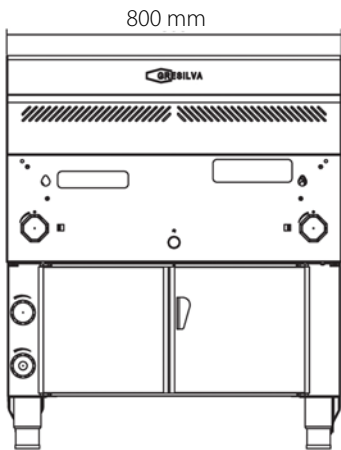

Horizontal Grill mod GHPI 2/800

Dimensions:

31,6" (w) x 33,3" (h) x 35,4" (p)

Weight: 364lb

Electric Data:

Amp - 1,5 A
Voltage - 120V

Propane gas

Pressure - 9,8 in wc
Consumption - 80.000 BTU/hr

Natural gas

Pressure - 4,5 in wc
Consumption - 88.000 BTU/hr

Built in available

- A - 1/2" gas inlet
- B - power cable output
- C - 3/4" water inlet
- D - 1" wastewater outlet

Note: with connection device to the water inlet and the outlet to the grease box