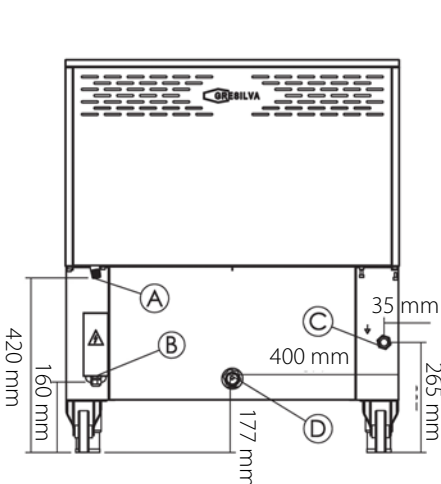

Horizontal Grill mod GHPI 2/800

Dimensions:

31,6" (w) x 33,3" (h) x 35,4" (p)

Weight: 364lb

Electric Data:

Amp - 1,5 A
Voltage - 120V

Propane gas

Pressure - 9,8 in wc
Consumption - 80.000 BTU/hr

Natural gas

Pressure - 4,5 in wc
Consumption - 88.000 BTU/hr

Built in available

- A - 1/2" gas inlet
- B - power cable output
- C - 3/4" water inlet
- D - 1" wastewater outlet

Note: with connection device to the water inlet and the outlet to the grease box

Protective plate
of ceramic plates