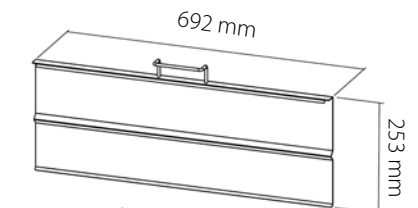

Horizontal Grill mod GHPI 2/800

Dimensions:

31,6" (w) x 33,3" (h) x 35,4" (p)

Weight: 364lb

Electric Data:

Amp - 1,5 A
Voltage - 120V

Propane gas

Pressure - 9,8 in wc
Consumption - 80.000 BTU/hr

Natural gas

Pressure - 4,5 in wc
Consumption - 88.000 BTU/hr

Built in available

- A - 1/2" gas inlet
- B - power cable output
- C - 3/4" water inlet
- D - 1" wastewater outlet

Note: with connection device to the water inlet and the outlet to the grease box