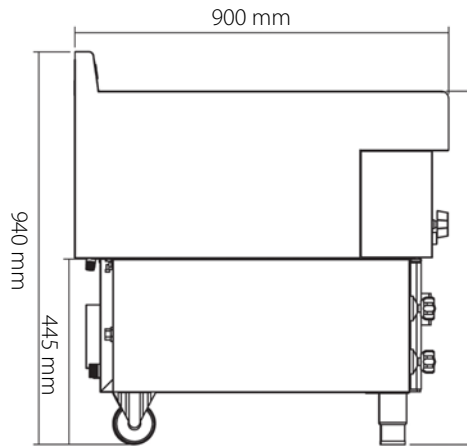

Horizontal Grill mod GHPI 2/800

Dimensions:

31,6" (w) x 33,3" (h) x 35,4" (p)

Weight: 364lb

Electric Data:

Amp - 1,5 A
Voltage - 120V

Propane gas

Pressure - 9,8 in wc
Consumption - 80.000 BTU/hr

Natural gas

Pressure - 4,5 in wc
Consumption - 88.000 BTU/hr

Built in available

- A - 1/2" gas inlet
- B - power cable output
- C - 3/4" water inlet
- D - 1" wastewater outlet

Note: with connection device to the water inlet and the outlet to the grease box

Protective plate
of ceramic plates