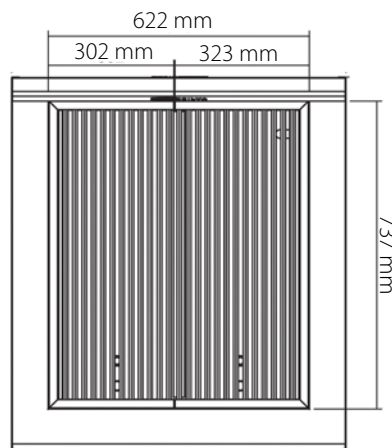

Horizontal Grill mod GHPI 2/800

Dimensions:

31,6" (w) x 33,3" (h) x 35,4" (p)

Weight: 364lb

Electric Data:

Amp - 1,5 A
Voltage - 120V

Propane gas

Pressure - 9,8 in wc
Consumption - 80.000 BTU/hr

Natural gas

Pressure - 4,5 in wc
Consumption - 88.000 BTU/hr

Built in available

- A - 1/2" gas inlet
- B - power cable output
- C - 3/4" water inlet
- D - 1" wastewater outlet

Note: with connection device to the water inlet and the outlet to the grease box

Protective plate
of ceramic plates