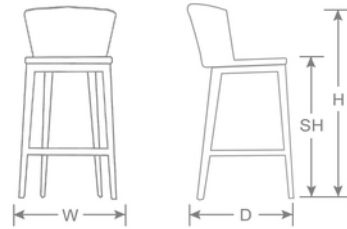

DETAILS

H	W	D	SH	Lbs
40"	22.5"	23"	30"	12.5

Outdoor/Indoor Barstool

Frame: Aluminum

Seat/Back: All-Weather Wicker

SHIPPING

FOB: PA 17042

Quick Ship Finishes: