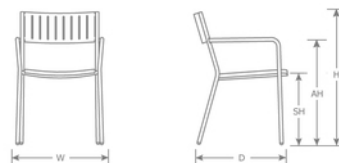

DETAILS

H	W	D	SH	AH	Lbs
32.5"	22"	23.5"	18"	26"	16

Outdoor/Indoor Stacking Armchair

E-coated powder coat finish

Frame: Tubular Steel

Seat/Back: Steel Slats

Stackability: 8

SHIPPING

Master Pack Quantity: 4

Master Pack Dimensions: 40" x 28" x 25"

Master Pack Weight: 74 Lbs.

Master Cartons/Pallet: 6

Freight Class: 150

FOB: PA 17042

Quick Ship Finishes:

-  24 A/Black
-  73 A/Cement LIMITED QTY