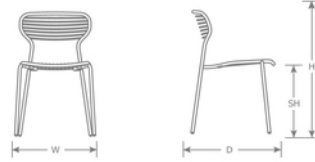

DETAILS

| H | W | D | SH | Lbs |
|-------|-------|-------|-----|-----|
| 30.5" | 19.5" | 20.5" | 18" | 12 |

Outdoor/Indoor Stacking Side Chair

E-coated powder coat finish

Frame: Tubular Steel

Seat/Back: Wrought Iron

Stackability: 6

SHIPPING

Master Pack Quantity: 4

Master Pack Dimensions: 38"x 27"x 21.5"

Master Pack Weight: 58 Lbs.

Density: 4

Freight Class: 175

FOB: PA 17042