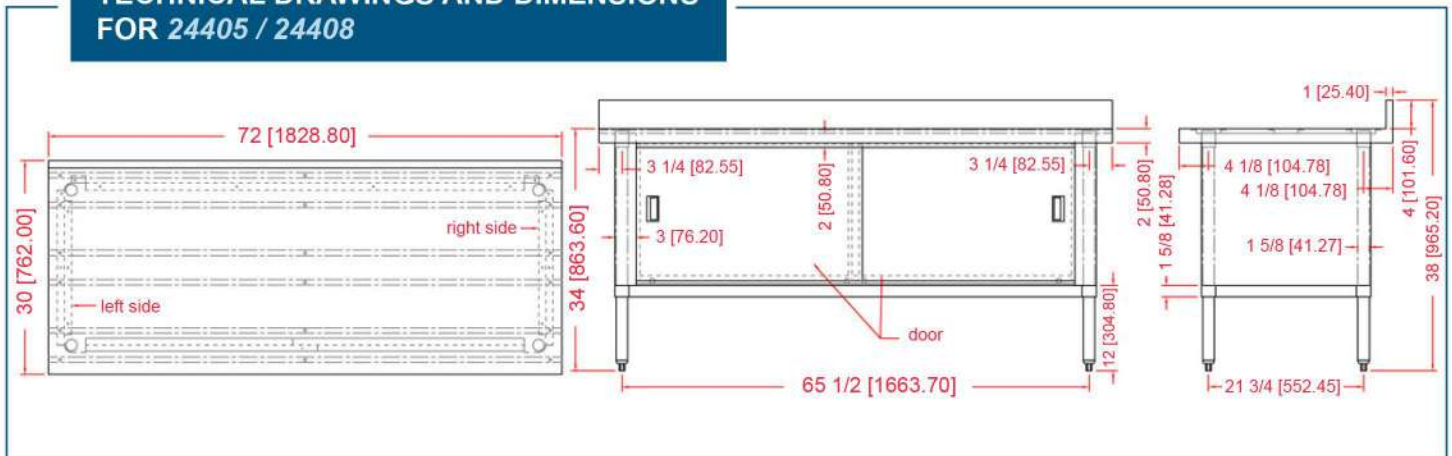

- 18 Gauge
- 304 Stainless Steel
- Enclosed cabinet with sliding doors and recessed handle
- Stainless steel bullet feet
- 4" x 1" backsplash
- NSF approved

ITEM	DESCRIPTION (D x W)	MIDSHELF CAPACITY	TOP CAPACITY	UNDERSHELF CAPACITY	HEIGHT	PACKAGING WEIGHT	PACKAGING DIMENSIONS
24400	30" x 48" / 762 x 1219.2 mm	260 lbs 117.9 kg	690 lbs 313 kg	420 lbs 90.5 kg	34" 863.6 mm	117 lbs. / 53 kg.	50" x 33" x 8" 1270 x 838.2 x 203.2 mm
24401	30" x 60" / 762 x 1524 mm	270 lbs 122.5 kg	750 lbs 340.2 kg	440 lbs 199.6 kg	34" 863.6 mm	134 lbs. / 60.78 kg.	62" x 32" x 8" 1574.8 x 812.8 x 203.2 mm
24402	30" x 72" / 762 x 1828.8 mm	280 lbs 127 kg	810 lbs 367.4 kg	460 lbs 208.7 kg	34" 863.6 mm	156 lbs. / 70.76 kg.	74" x 32" x 8" 1879.6 x 812.8 x 203.2 mm
24406	30" x 48" with 4" Backsplash	260 lbs 117.9 kg	690 lbs 313 kg	420 lbs 90.5 kg	38" 965.2 mm	122 lbs. / 55.33 kg.	49" x 31" x 11" 1244.6 x 787.4 x 279.4 mm
24407	30" x 60" with 4" Backsplash	270 lbs 122.5 kg	750 lbs 340.2 kg	440 lbs 199.6 kg	38" 965.2 mm	140 lbs. / 63.5 kg.	62" x 32" x 11" 1574.8 x 812.8 x 279.4 mm
24408	30" x 72" with 4" Backsplash	280 lbs 127 kg	810 lbs 367.4 kg	460 lbs 208.7 kg	38" 965.2 mm	163 lbs. / 74 kg.	74" x 33" x 11" 1879.6 x 838.2 x 279.4 mm

TECHNICAL DRAWINGS AND DIMENSIONS FOR 24398 / 24401

TECHNICAL DRAWINGS AND DIMENSIONS FOR 24399 / 24402

Telephone: 416-740-2424
Email: help@nellaonline.com
Website: www.nellaonline.com

TABLES AND SINKS

KNOCK-DOWN WORKTABLES WITH CABINETS - OVERHANG EDGE

NELLA

TECHNICAL DRAWINGS AND DIMENSIONS FOR 24403 / 24406

TECHNICAL DRAWINGS AND DIMENSIONS FOR 24404 / 24407

TECHNICAL DRAWINGS AND DIMENSIONS FOR 24405 / 24408

NELLA

Telephone: 416-740-2424
Email: help@nellaonline.com
Website: www.nellaonline.com