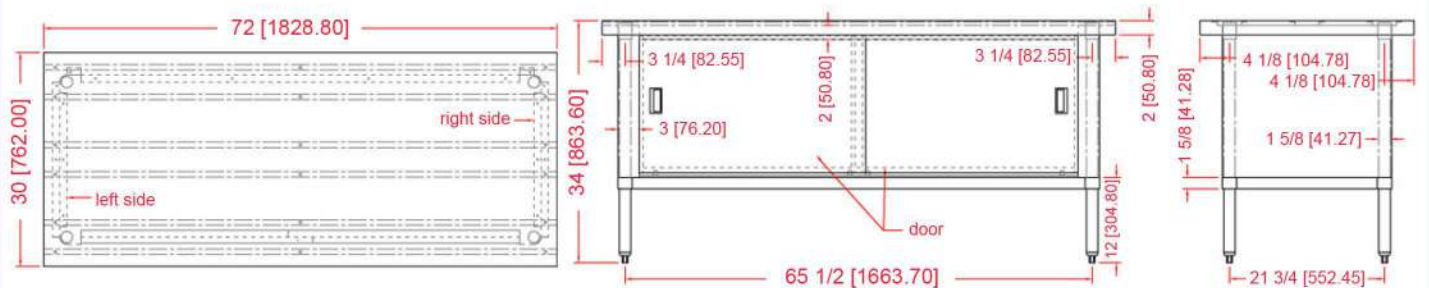

- 18 Gauge
- 304 Stainless Steel
- Enclosed cabinet with sliding doors and recessed handle
- Stainless steel bullet feet
- 4" x 1" backsplash
- NSF approved

ITEM	DESCRIPTION (D x W)	MIDSHELF CAPACITY	TOP CAPACITY	UNDERSHELF CAPACITY	HEIGHT	PACKAGING WEIGHT	PACKAGING DIMENSIONS
24400	30" x 48" / 762 x 1219.2 mm	260 lbs 117.9 kg	690 lbs 313 kg	420 lbs 90.5 kg	34" 863.6 mm	117 lbs. / 53 kg.	50" x 33" x 8" 1270 x 838.2 x 203.2 mm
24401	30" x 60" / 762 x 1524 mm	270 lbs 122.5 kg	750 lbs 340.2 kg	440 lbs 199.6 kg	34" 863.6 mm	134 lbs. / 60.78 kg.	62" x 32" x 8" 1574.8 x 812.8 x 203.2 mm
24402	30" x 72" / 762 x 1828.8 mm	280 lbs 127 kg	810 lbs 367.4 kg	460 lbs 208.7 kg	34" 863.6 mm	156 lbs. / 70.76 kg.	74" x 32" x 8" 1879.6 x 812.8 x 203.2 mm
24406	30" x 48" with 4" Backsplash	260 lbs 117.9 kg	690 lbs 313 kg	420 lbs 90.5 kg	38" 965.2 mm	122 lbs. / 55.33 kg.	49" x 31" x 11" 1244.6 x 787.4 x 279.4 mm
24407	30" x 60" with 4" Backsplash	270 lbs 122.5 kg	750 lbs 340.2 kg	440 lbs 199.6 kg	38" 965.2 mm	140 lbs. / 63.5 kg.	62" x 32" x 11" 1574.8 x 812.8 x 279.4 mm
24408	30" x 72" with 4" Backsplash	280 lbs 127 kg	810 lbs 367.4 kg	460 lbs 208.7 kg	38" 965.2 mm	163 lbs. / 74 kg.	74" x 33" x 11" 1879.6 x 838.2 x 279.4 mm

NELLA

Telephone: 416-740-2424
 Email: help@nellaonline.com
 Website: www.nellaonline.com

TABLES AND SINKS

KNOCK-DOWN WORKTABLES WITH CABINETS - OVERHANG EDGE

TECHNICAL DRAWINGS AND DIMENSIONS FOR 24397 / 24400

TECHNICAL DRAWINGS AND DIMENSIONS FOR 24398 / 24401

TECHNICAL DRAWINGS AND DIMENSIONS FOR 24399 / 24402

Telephone: 416-740-2424
Email: help@nellaonline.com
Website: www.nellaonline.com

TABLES AND SINKS

KNOCK-DOWN WORKTABLES WITH CABINETS - OVERHANG EDGE