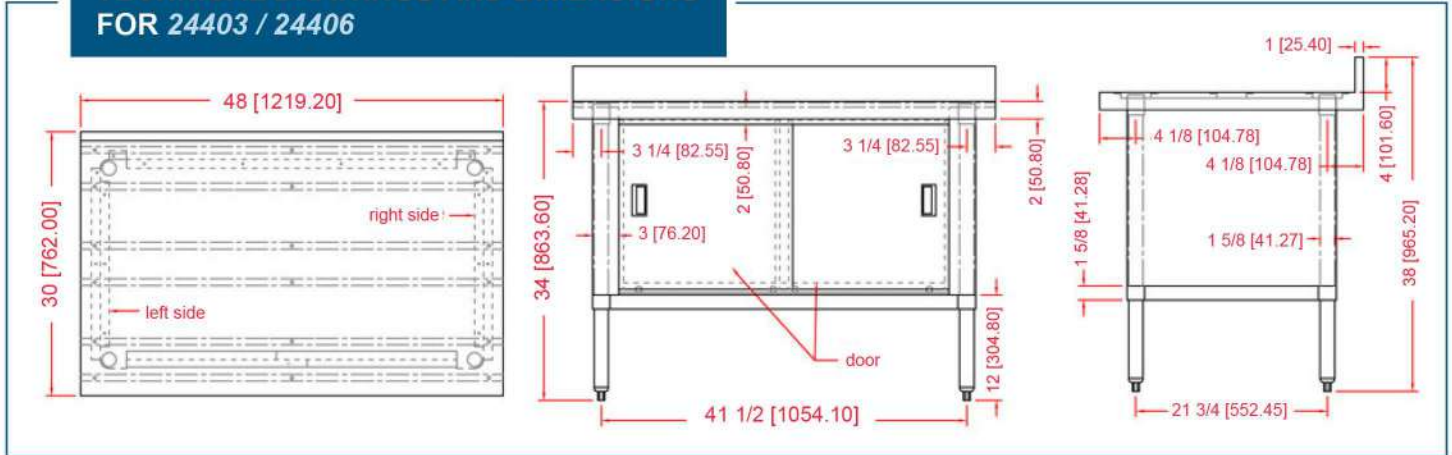

- 18 Gauge
- 304 Stainless Steel
- Enclosed cabinet with sliding doors and recessed handle
- Stainless steel bullet feet
- 4" x 1" backsplash
- NSF approved

ITEM	DESCRIPTION (D x W)	MIDSHELF CAPACITY	TOP CAPACITY	UNDERSHELF CAPACITY	HEIGHT	PACKAGING WEIGHT	PACKAGING DIMENSIONS
24400	30" x 48" / 762 x 1219.2 mm	260 lbs 117.9 kg	690 lbs 313 kg	420 lbs 90.5 kg	34" 863.6 mm	117 lbs. / 53 kg.	50" x 33" x 8" 1270 x 838.2 x 203.2 mm
24401	30" x 60" / 762 x 1524 mm	270 lbs 122.5 kg	750 lbs 340.2 kg	440 lbs 199.6 kg	34" 863.6 mm	134 lbs. / 60.78 kg.	62" x 32" x 8" 1574.8 x 812.8 x 203.2 mm
24402	30" x 72" / 762 x 1828.8 mm	280 lbs 127 kg	810 lbs 367.4 kg	460 lbs 208.7 kg	34" 863.6 mm	156 lbs. / 70.76 kg.	74" x 32" x 8" 1879.6 x 812.8 x 203.2 mm
24406	30" x 48" with 4" Backsplash	260 lbs 117.9 kg	690 lbs 313 kg	420 lbs 90.5 kg	38" 965.2 mm	122 lbs. / 55.33 kg.	49" x 31" x 11" 1244.6 x 787.4 x 279.4 mm
24407	30" x 60" with 4" Backsplash	270 lbs 122.5 kg	750 lbs 340.2 kg	440 lbs 199.6 kg	38" 965.2 mm	140 lbs. / 63.5 kg.	62" x 32" x 11" 1574.8 x 812.8 x 279.4 mm
24408	30" x 72" with 4" Backsplash	280 lbs 127 kg	810 lbs 367.4 kg	460 lbs 208.7 kg	38" 965.2 mm	163 lbs. / 74 kg.	74" x 33" x 11" 1879.6 x 838.2 x 279.4 mm

TECHNICAL DRAWINGS AND DIMENSIONS FOR 24398 / 24401

TECHNICAL DRAWINGS AND DIMENSIONS FOR 24399 / 24402

Telephone: 416-740-2424
Email: help@nellaonline.com
Website: www.nellaonline.com

TABLES AND SINKS

KNOCK-DOWN WORKTABLES WITH CABINETS - OVERHANG EDGE

NELLA

TECHNICAL DRAWINGS AND DIMENSIONS FOR 24403 / 24406

TECHNICAL DRAWINGS AND DIMENSIONS FOR 24404 / 24407

TECHNICAL DRAWINGS AND DIMENSIONS FOR 24405 / 24408

NELLA

Telephone: 416-740-2424
Email: help@nellaonline.com
Website: www.nellaonline.com