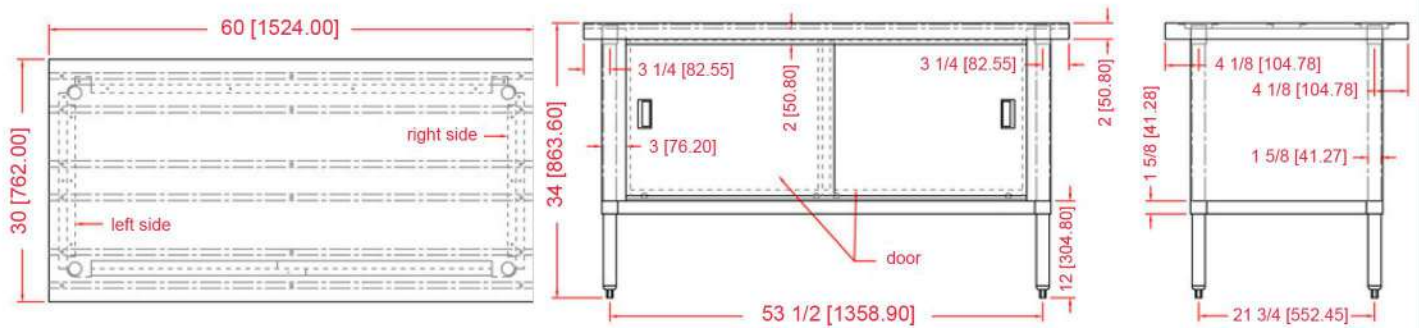

- 18 Gauge
- 304 Stainless Steel
- Enclosed cabinet with sliding doors and recessed handle
- Stainless steel bullet feet
- 4" x 1" backsplash
- NSF approved

ITEM	DESCRIPTION (D x W)	MIDSHELF CAPACITY	TOP CAPACITY	UNDERSHELF CAPACITY	HEIGHT	PACKAGING WEIGHT	PACKAGING DIMENSIONS
24400	30" x 48" / 762 x 1219.2 mm	260 lbs 117.9 kg	690 lbs 313 kg	420 lbs 90.5 kg	34" 863.6 mm	117 lbs. / 53 kg.	50" x 33" x 8" 1270 x 838.2 x 203.2 mm
24401	30" x 60" / 762 x 1524 mm	270 lbs 122.5 kg	750 lbs 340.2 kg	440 lbs 199.6 kg	34" 863.6 mm	134 lbs. / 60.78 kg.	62" x 32" x 8" 1574.8 x 812.8 x 203.2 mm
24402	30" x 72" / 762 x 1828.8 mm	280 lbs 127 kg	810 lbs 367.4 kg	460 lbs 208.7 kg	34" 863.6 mm	156 lbs. / 70.76 kg.	74" x 32" x 8" 1879.6 x 812.8 x 203.2 mm
24406	30" x 48" with 4" Backsplash	260 lbs 117.9 kg	690 lbs 313 kg	420 lbs 90.5 kg	38" 965.2 mm	122 lbs. / 55.33 kg.	49" x 31" x 11" 1244.6 x 787.4 x 279.4 mm
24407	30" x 60" with 4" Backsplash	270 lbs 122.5 kg	750 lbs 340.2 kg	440 lbs 199.6 kg	38" 965.2 mm	140 lbs. / 63.5 kg.	62" x 32" x 11" 1574.8 x 812.8 x 279.4 mm
24408	30" x 72" with 4" Backsplash	280 lbs 127 kg	810 lbs 367.4 kg	460 lbs 208.7 kg	38" 965.2 mm	163 lbs. / 74 kg.	74" x 33" x 11" 1879.6 x 838.2 x 279.4 mm

NELLA

Telephone: 416-740-2424
 Email: help@nellaonline.com
 Website: www.nellaonline.com

TABLES AND SINKS

KNOCK-DOWN WORKTABLES WITH CABINETS - OVERHANG EDGE

TECHNICAL DRAWINGS AND DIMENSIONS FOR 24397 / 24400

TECHNICAL DRAWINGS AND DIMENSIONS FOR 24398 / 24401

TECHNICAL DRAWINGS AND DIMENSIONS FOR 24399 / 24402

Telephone: 416-740-2424
Email: help@nellaonline.com
Website: www.nellaonline.com

TABLES AND SINKS

KNOCK-DOWN WORKTABLES WITH CABINETS - OVERHANG EDGE