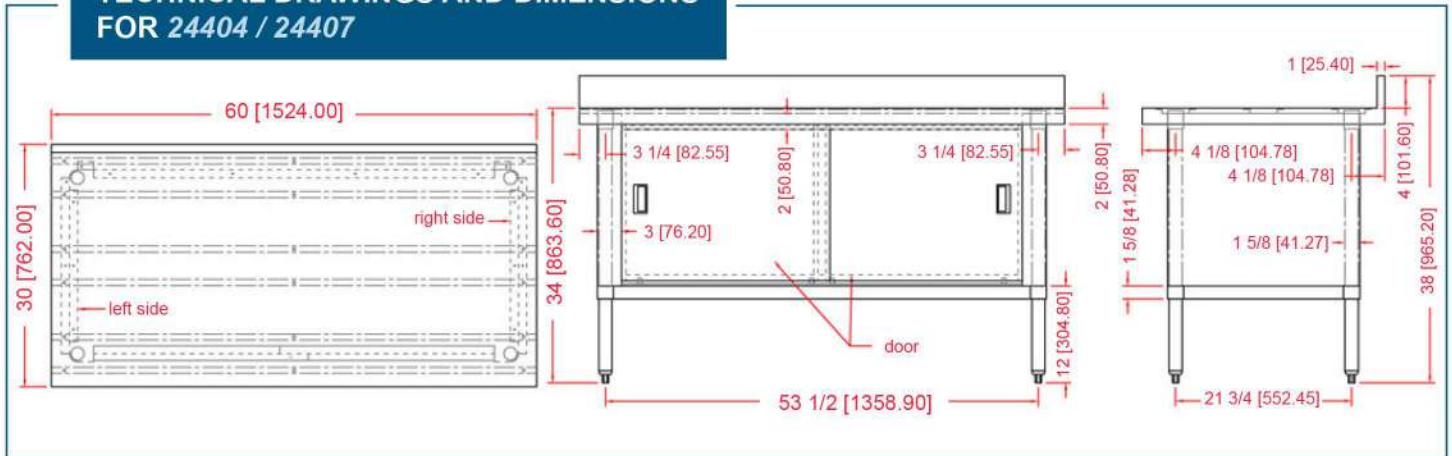

- 18 Gauge
- 304 Stainless Steel
- Enclosed cabinet with sliding doors and recessed handle
- Stainless steel bullet feet
- 4" x 1" backsplash
- NSF approved

ITEM	DESCRIPTION (D x W)	MIDSHELF CAPACITY	TOP CAPACITY	UNDERSHELF CAPACITY	HEIGHT	PACKAGING WEIGHT	PACKAGING DIMENSIONS
24400	30" x 48" / 762 x 1219.2 mm	260 lbs 117.9 kg	690 lbs 313 kg	420 lbs 90.5 kg	34" 863.6 mm	117 lbs. / 53 kg.	50" x 33" x 8" 1270 x 838.2 x 203.2 mm
24401	30" x 60" / 762 x 1524 mm	270 lbs 122.5 kg	750 lbs 340.2 kg	440 lbs 199.6 kg	34" 863.6 mm	134 lbs. / 60.78 kg.	62" x 32" x 8" 1574.8 x 812.8 x 203.2 mm
24402	30" x 72" / 762 x 1828.8 mm	280 lbs 127 kg	810 lbs 367.4 kg	460 lbs 208.7 kg	34" 863.6 mm	156 lbs. / 70.76 kg.	74" x 32" x 8" 1879.6 x 812.8 x 203.2 mm
24406	30" x 48" with 4" Backsplash	260 lbs 117.9 kg	690 lbs 313 kg	420 lbs 90.5 kg	38" 965.2 mm	122 lbs. / 55.33 kg.	49" x 31" x 11" 1244.6 x 787.4 x 279.4 mm
24407	30" x 60" with 4" Backsplash	270 lbs 122.5 kg	750 lbs 340.2 kg	440 lbs 199.6 kg	38" 965.2 mm	140 lbs. / 63.5 kg.	62" x 32" x 11" 1574.8 x 812.8 x 279.4 mm
24408	30" x 72" with 4" Backsplash	280 lbs 127 kg	810 lbs 367.4 kg	460 lbs 208.7 kg	38" 965.2 mm	163 lbs. / 74 kg.	74" x 33" x 11" 1879.6 x 838.2 x 279.4 mm

TECHNICAL DRAWINGS AND DIMENSIONS FOR 24398 / 24401

TECHNICAL DRAWINGS AND DIMENSIONS FOR 24399 / 24402

Telephone: 416-740-2424
Email: help@nellaonline.com
Website: www.nellaonline.com

TABLES AND SINKS

KNOCK-DOWN WORKTABLES WITH CABINETS - OVERHANG EDGE

NELLA

TECHNICAL DRAWINGS AND DIMENSIONS FOR 24403 / 24406

TECHNICAL DRAWINGS AND DIMENSIONS FOR 24404 / 24407

TECHNICAL DRAWINGS AND DIMENSIONS FOR 24405 / 24408

NELLA

Telephone: 416-740-2424
Email: help@nellaonline.com
Website: www.nellaonline.com