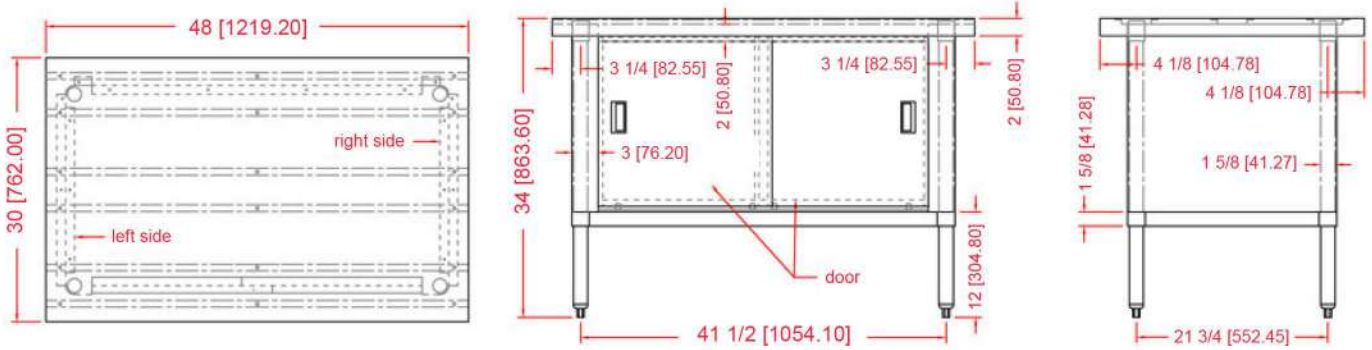

- 18 Gauge
- 304 Stainless Steel
- Enclosed cabinet with sliding doors and recessed handle
- Stainless steel bullet feet
- 4" x 1" backsplash
- NSF approved

ITEM	DESCRIPTION (D x W)	MIDSHELF CAPACITY	TOP CAPACITY	UNDERSHELF CAPACITY	HEIGHT	PACKAGING WEIGHT	PACKAGING DIMENSIONS
24400	30" x 48" / 762 x 1219.2 mm	260 lbs 117.9 kg	690 lbs 313 kg	420 lbs 90.5 kg	34" 863.6 mm	117 lbs. / 53 kg.	50" x 33" x 8" 1270 x 838.2 x 203.2 mm
24401	30" x 60" / 762 x 1524 mm	270 lbs 122.5 kg	750 lbs 340.2 kg	440 lbs 199.6 kg	34" 863.6 mm	134 lbs. / 60.78 kg.	62" x 32" x 8" 1574.8 x 812.8 x 203.2 mm
24402	30" x 72" / 762 x 1828.8 mm	280 lbs 127 kg	810 lbs 367.4 kg	460 lbs 208.7 kg	34" 863.6 mm	156 lbs. / 70.76 kg.	74" x 32" x 8" 1879.6 x 812.8 x 203.2 mm
24406	30" x 48" with 4" Backsplash	260 lbs 117.9 kg	690 lbs 313 kg	420 lbs 90.5 kg	38" 965.2 mm	122 lbs. / 55.33 kg.	49" x 31" x 11" 1244.6 x 787.4 x 279.4 mm
24407	30" x 60" with 4" Backsplash	270 lbs 122.5 kg	750 lbs 340.2 kg	440 lbs 199.6 kg	38" 965.2 mm	140 lbs. / 63.5 kg.	62" x 32" x 11" 1574.8 x 812.8 x 279.4 mm
24408	30" x 72" with 4" Backsplash	280 lbs 127 kg	810 lbs 367.4 kg	460 lbs 208.7 kg	38" 965.2 mm	163 lbs. / 74 kg.	74" x 33" x 11" 1879.6 x 838.2 x 279.4 mm

NELLA

Telephone: 416-740-2424
 Email: help@nellaonline.com
 Website: www.nellaonline.com

TABLES AND SINKS

KNOCK-DOWN WORKTABLES WITH CABINETS - OVERHANG EDGE

TECHNICAL DRAWINGS AND DIMENSIONS FOR 24397 / 24400

TECHNICAL DRAWINGS AND DIMENSIONS FOR 24398 / 24401

TECHNICAL DRAWINGS AND DIMENSIONS FOR 24399 / 24402

Telephone: 416-740-2424
Email: help@nellaonline.com
Website: www.nellaonline.com

TABLES AND SINKS

KNOCK-DOWN WORKTABLES WITH CABINETS - OVERHANG EDGE