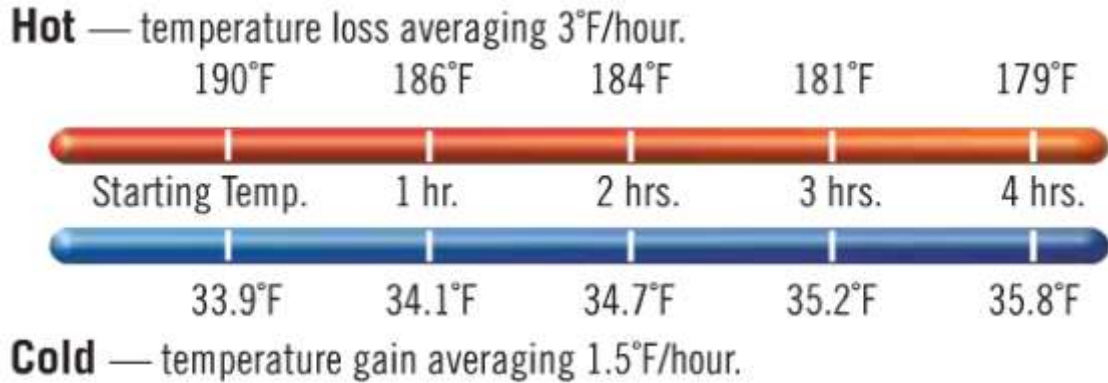

Cambro Pan Carriers – Approximate 8-Hour Temperature Retention

Note: This graphic is intended for informational purposes only, and does not represent a guarantee of performance. Temperature retention may vary based on external factors, including food temperature and ambient temperature. Always observe proper food safety and handling practices.