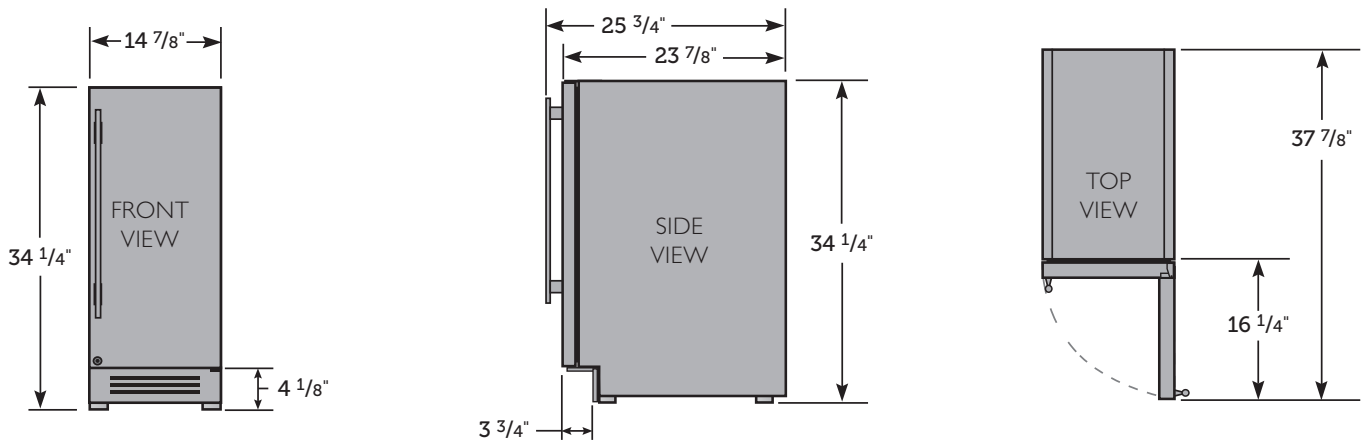

## PLAN VIEWS

### WINE CABINET STAINLESS FINISH:

Dimensions may vary by ± 1/8"

### WINE CABINET OVERLAY FINISH: Shown with 3/4" Panel

Dimensions may vary by ± 1/8"

## OPENING DIMENSIONS

Width	Depth†	Height
15"	24"	34 1/2"

SPECIFICATIONS	
Width	14 7/8"
Depth†	23 7/8"
Height	34 1/4"
Wine Storage	5 glide out wine racks and 1 floor cradle accommodate a total of 23 bottles.
Opening Width	15"
Opening Depth	24"
Opening Height	34 1/2"
Crated Weight	175