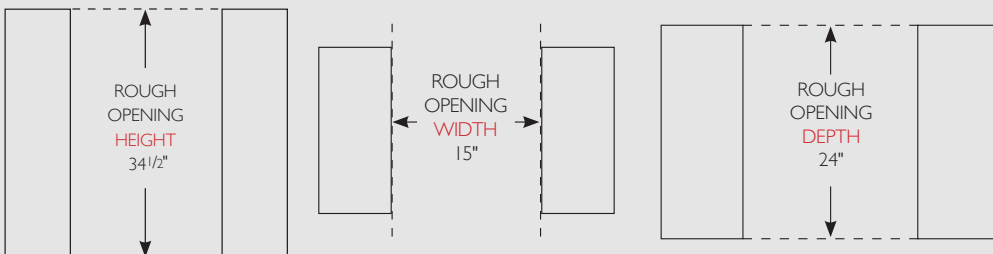

## PLAN VIEWS

### WINE CABINET STAINLESS FINISH:

Dimensions may vary by ± 1/8"

### WINE CABINET OVERLAY FINISH: Shown with 3/4" Panel

Dimensions may vary by ± 1/8"

## OPENING DIMENSIONS

Width	Depth†	Height
15"	24"	34 1/2"

SPECIFICATIONS	
Width	14 7/8"
Depth†	23 7/8"
Height	34 1/4"
Wine Storage	5 glide out wine racks and 1 floor cradle accommodate a total of 23 bottles.
Opening Width	15"
Opening Depth	24"
Opening Height	34 1/2"
Crated Weight	175