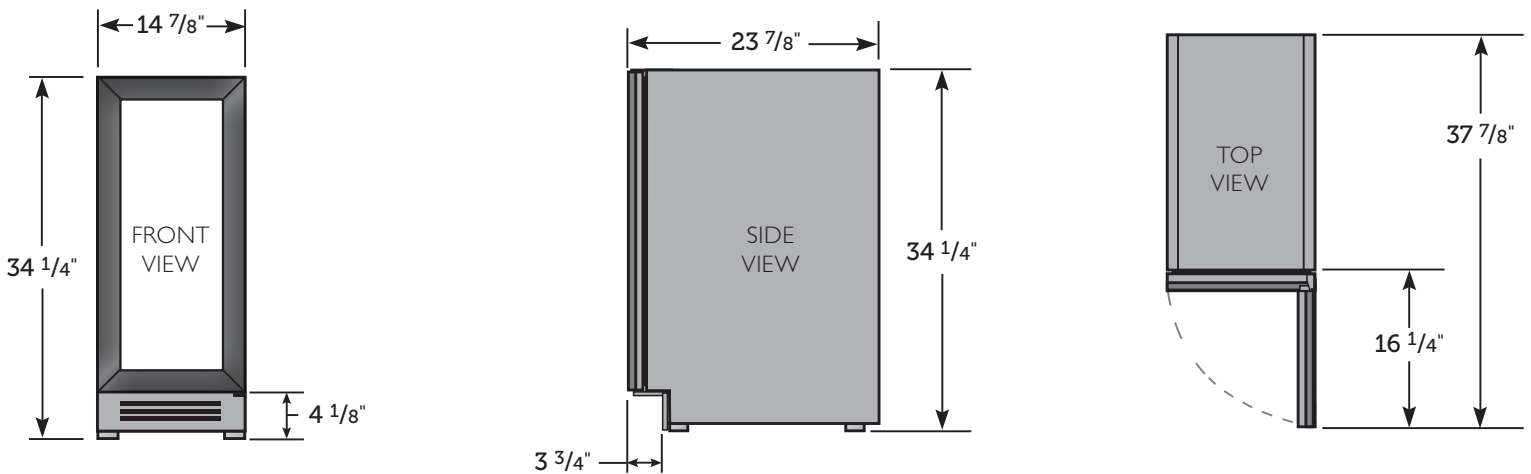

## PLAN VIEWS

### WINE CABINET STAINLESS FINISH:

Dimensions may vary by ± 1/8"

### WINE CABINET OVERLAY FINISH: Shown with 3/4" Panel

Dimensions may vary by ± 1/8"

## OPENING DIMENSIONS

Width	Depth†	Height
15"	24"	34 1/2"

SPECIFICATIONS	
Width	14 7/8"
Depth†	23 7/8"
Height	34 1/4"
Wine Storage	5 glide out wine racks and 1 floor cradle accommodate a total of 23 bottles.
Opening Width	15"
Opening Depth	24"
Opening Height	34 1/2"
Crated Weight	175