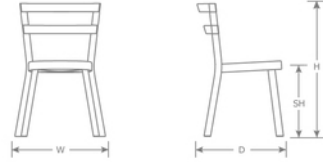

DETAILS

H	W	D	SH	Lbs
31.5"	20.5"	21.5"	19"	15

Outdoor/Indoor Stacking Side Chair

E-coated powder coat finish

Frame: Tubular Steel

Seat/Back: Steel & Teak Slats

Stackability: 8

SHIPPING

Master Pack Quantity: 4

Master Pack Dimensions: 40" x 28" x 22"

Master Pack Weight: 80 Lbs.

Density: 5

Freight Class: 175

FOB: PA 17042

Special Order Ship Finishes:

- |   |   |   |   |   |  |
|---|---|---|---|---|--|
| <br>16<br>A/Marine Blue | <br>17<br>A/Military Green | <br>22 A/Iron      | <br>23<br>A/White      | <br>24<br>A/Black  | <br>26<br>A/Maple Red |
| <br>32 A/Ice White      | <br>37 A/Moss Grey         | <br>41<br>A/Bronze | <br>48 A/Navy          | <br>50<br>A/Cherry | <br>60<br>A/Green     |
| <br>61 A/Blue           | <br>62<br>A/Curry Yellow   | <br>71<br>A/Taupe  | <br>72<br>A/Cloud Grey | <br>73<br>A/Cement | <br>75 A/Dark Green   |
| <br>86<br>A/Corten      | <br>95<br>A/Sand           |   |   |   |  |