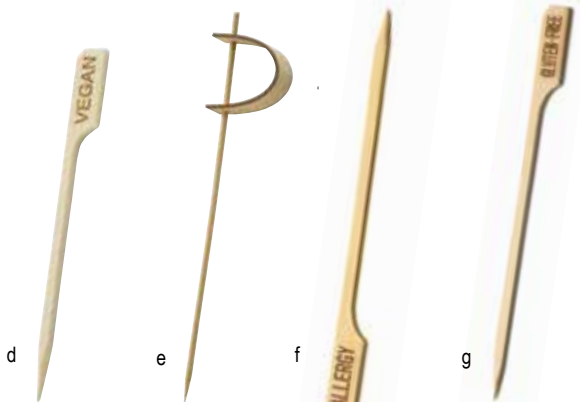

BAMBOO PADDLE PICKS

Item #	Description	Min Order/
PADDLE PICKS		(100 PER PACK)
a. BAMP35	3½" Paddle	12 pk
BAMP45	4½" Paddle	12 pk
BAMP7	7" Paddle	12 pk
PADDLE PICKS, TEMPERATURE		(100 PER PACK)
RARE	3½" Paddle Pick, "Rare"	12 pk
b. MEDRARE	3½" Paddle Pick, "Medium Rare"	12 pk
c. MEDIUM	3½" Paddle Pick, "Medium"	12 pk
MEDWELL	3½" Paddle Pick, "Medium Well"	12 pk
WELLDONE	3½" Paddle Pick, "Well Done"	12 pk
PADDLE PICKS, VEGAN		(100 PER PACK)
d. BAMP35VG	3½" Vegan Paddle Pick	12 pk
BAMP45VG	4½" Vegan Paddle Pick	12 pk
SWORD PICKS		(100 PER PACK)
e. BAMP545	4½" Sword Pick	12 pk
BAMP56	6" Sword Pick	12 pk
PADDLE PICKS, ALLERGY & GLUTEN FREE		(100 PER PACK)
f. BAMP45A	4½" Allergy Paddle	12 pk
g. BAMP35G	3½" Gluten-Free Paddle	12 pk
BAMP5G	5" Gluten-Free Paddle	12 pk
PURPLE PADDLE PICKS		(100 PER PACK)
h. BAMP45PR	4½" Paddle, Purple	12 pk
DISHES, NATURAL OR BLACK-BAMBOO		(48 PER PACK)
i. BAMDRBAM2	Round, 2½" dia, ½ oz	4 pk
j. BAMDRBK2	Round Black, 2½" dia, ½ oz	4 pk
k. BAMDSBAM2	Square, 2½ x 2½", ½ oz	4 pk
l. BAMDSBK2	Square Black, 2½ x 2½", ½ oz	4 pk

BAMBOO DISHES