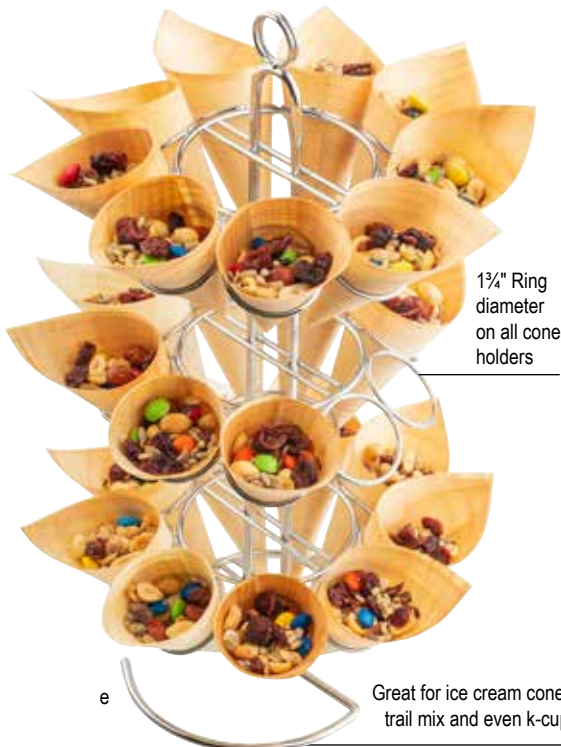

DISPOSABLE CONES, CUPS & WOOD BOATS

- A refreshing way to present appetizers, desserts and samples
- Easy to serve and comfortable for guests to hold

Item #	Description	Capacity	Min Order
CONES, POPLAR WOOD			(50 PER PACK)
BAMDCN5	Mini, 1¼" dia x 5"	1½ oz	12 pk
BAMDCN6	Small, 2 x 6"	3 oz	12 pk
a. BAMDCN7	Large, 2¾" dia x 7"	4¾ oz	12 pk
CUPS, POPLAR WOOD			(50 PER PACK)
BAMDCP2	Mini, 1¼" dia x 1¼"	2 oz	12 pk
b. BAMDCP1	Small, 2¾" dia x 2½"	4 oz	12 pk
BOATS, NATURAL POPLAR WOOD			(50 PER PACK)
c. BAMDB3	Mini, 3½ x 2"	1 oz	12 pk
BAMDB45	Small, 4½ x 2¾"	1½ oz	12 pk
d. BAMDB5	Medium, 5½ x 3¾"	3 oz	12 pk
BAMDB65	Large, 6½ x 3½"	5 oz	12 pk
BAMDB8	Extra Large, 7¾ x 3¾"	8 oz	12 pk

a

b

- Disposable
- Single-use

c

d

13¼" Ring diameter on all cone holders

e

Great for ice cream cones, trail mix and even k-cups

DISPOSABLE CONE HOLDERS

- Display your disposable cones in style with our selection of tiered cone holders
- All styles include handles for easy transportation to and from the serving line

Item	Description	Min Order
e. DCH27	Chrome Plated Metal, Holds 27 Cones, 7¾ x 7¾ x 16¾"	1 ea