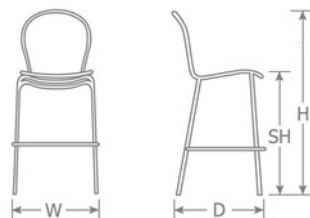

Ronda Bar #128

Designer: Aldo Ciabatti

DETAILS

H	W	D	SH	Lbs
46"	21.5"	25"	30"	14.5

Outdoor/Indoor Stacking Barstool

E-coated powder coat finish

Frame: Tubular Steel

Seat/Back: Extended Steel Mesh

Stackability: 4

SHIPPING

Master Pack Quantity: 2

Master Pack Dimensions: 26"x23"x51"

Master Pack Weight: 40 Lbs.

Density: 2.2

Master Cartons/Pallet: 6

Freight Class: 250