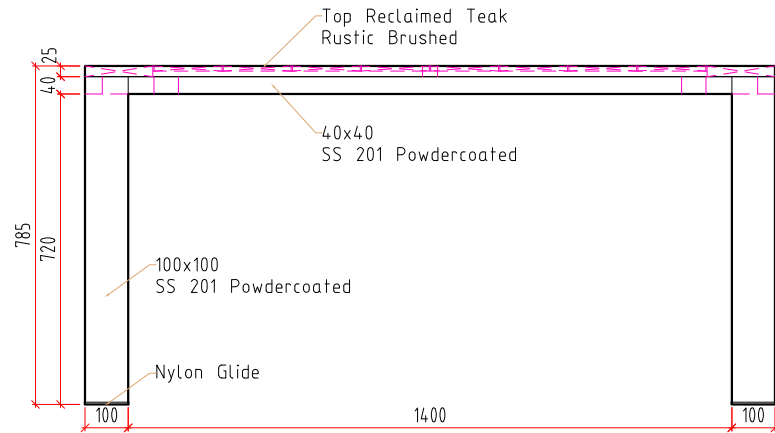

Art. Number	
Material	Recycle Teak + SS 201
Finishing	Rustic Brushed Teak Powder Coating

CV NARAYANI

BUYER	CODE	DESCRIPTION	DRAWING NAME	QTY	DRAWN BY	CHECKED ON	PAGE
		NEW RIMINI TABLE 160X160	GENERAL DRAWING		ANDRE	08 OKT 2020	01