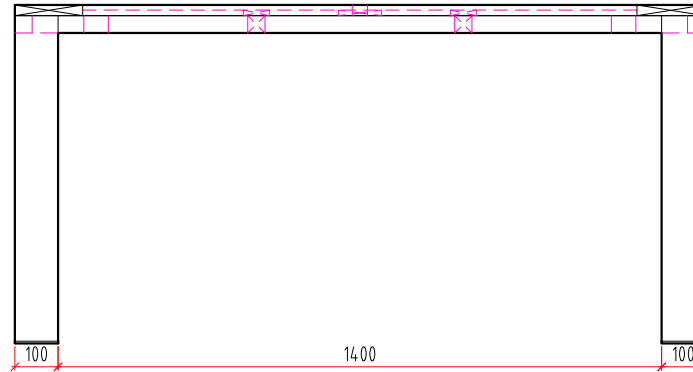

Art. Number	
Material	Recycle Teak + SS 201
Finishing	Rustic Brushed Teak Powder Coating

CV NARAYANI

BUYER	CODE	DESCRIPTION	DRAWING NAME	QTY	DRAWN BY	CHECKED ON	PAGE
		NEW RIMINI TABLE 160X160	GENERAL DRAWING		ANDRE	08 OKT 2020	01