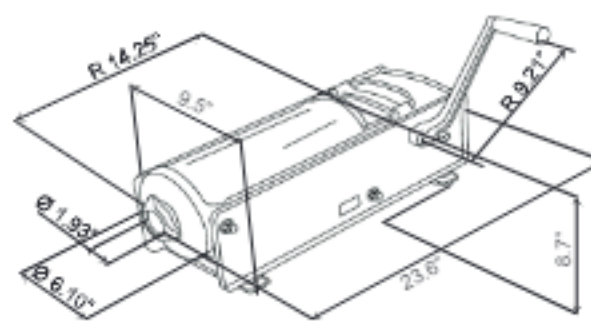

SAUSAGE STUFFERS

7kg
CAPACITY

SAUSAGE STUFFERS WITH 2-SPEED GEAR

- Capacity: 7 kg
- Double piston speed for faster filling
- Stainless steel watertight cylinder
- Rack made of carbon steel
- Pressed and hardened steel gears
- Aluminium gear box with self-lubricating bushings
- Moplen piston equipped with silicon seal and air release valve
- Funnels provided: $\varnothing$ 10,20,30,40 mm

PLUS Features

- Space-saving vertical cylinder
- Stainless steel base
- Ideal for soft mixtures
- Handle on the back side of the machine, to improve its usability

7kg Capacity Sausage Stuffer

ITEM NUMBER	13737	13738	38000
TYPE	Horizontal Two-Speed Gear-Driven	Horizontal Two-Speed Gear-Driven, All Stainless Steel	Vertical Two-Speed Gear-Driven
CAPACITY	7 kg/15 lbs.	7 kg/15 lbs.	7 kg/15 lbs.
FUNNEL SIZES (MM)	10, 20, 30, 40	10, 20, 30, 40	10, 20, 30, 40
NET WEIGHT	26.5 lbs./ 12 kg.	33 lbs./ 15 kg.	39 lbs./ 17.7 kg.
GROSS WEIGHT	27 lbs./ 12.2 kg.	35 lbs./ 16 kg.	40 lbs./ 18 kg.
NET DIMENSIONS	23.6" x 9.5" x 8.7" / 600 x 240 x 220 mm	23.6" x 9.5" x 8.7" / 600 x 240 x 220 mm	12.6" x 10" x 27" / 320 x 260 x 695 mm
GROSS DIMENSIONS	25" x 10" x 10" / 635 x 254 x 254 mm	25" x 10" x 10" / 635 x 254 x 254 mm	33" x 15" x 12" / 838 x 381 x 305 mm

LOCATIONS

148 NORFINCH DR
NORTH YORK, ON
M3N 1X8

416-740-2424

433 QUEEN ST E.
TORONTO, ON
M5A 1T5

416-847-1112

1164 ELLESMERE ROAD
SCARBOROUGH, ON
M3N 1X8

416-292-0828

WWW.NELLAONLINE.COM
HELP@NELLAONLINE.COM