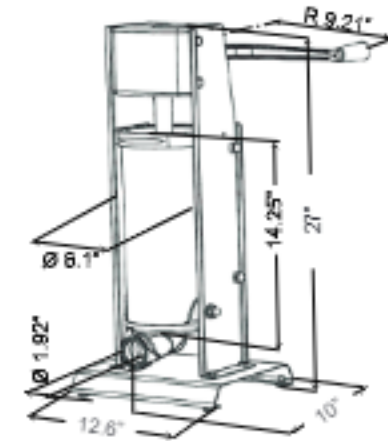

13737

13738 - All stainless steel

PLUS Features

- Space-saving vertical cylinder
- Stainless steel base
- Ideal for soft mixtures
- Handle on the back side of the machine, to improve its usability

38000

### 7kg Capacity Sausage Stuffer

ITEM NUMBER	13737	13738	38000
TYPE	Horizontal Two-Speed Gear-Driven	Horizontal Two-Speed Gear-Driven, All Stainless Steel	Vertical Two-Speed Gear-Driven
CAPACITY	7 kg/15 lbs.	7 kg/15 lbs.	7 kg/15 lbs.
FUNNEL SIZES (MM)	10, 20, 30, 40	10, 20, 30, 40	10, 20, 30, 40
NET WEIGHT	26.5 lbs./ 12 kg.	33 lbs./ 15 kg.	39 lbs./ 17.7 kg.
GROSS WEIGHT	27 lbs./ 12.2 kg.	35 lbs./ 16 kg.	40 lbs./ 18 kg.
NET DIMENSIONS	23.6" x 9.5" x 8.7" / 600 x 240 x 220 mm	23.6" x 9.5" x 8.7" / 600 x 240 x 220 mm	12.6" x 10" x 27" / 320 x 260 x 695 mm
GROSS DIMENSIONS	25" x 10" x 10" / 635 x 254 x 254 mm	25" x 10" x 10" / 635 x 254 x 254 mm	33" x 15" x 12" / 838 x 381 x 305 mm