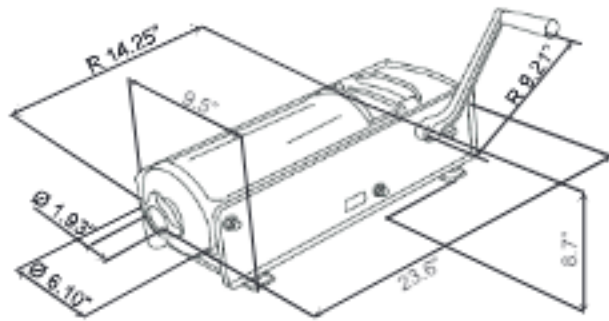

SAUSAGE STUFFERS

7kg
CAPACITY

SAUSAGE STUFFERS WITH 2-SPEED GEAR

- Capacity: 7 kg
- Double piston speed for faster filling
- Stainless steel watertight cylinder
- Rack made of carbon steel
- Pressed and hardened steel gears
- Aluminium gear box with self-lubricating bushings
- Moplen piston equipped with silicon seal and air release valve
- Funnels provided: $\varnothing$ 10,20,30,40 mm

PLUS Features

- Space-saving vertical cylinder
- Stainless steel base
- Ideal for soft mixtures
- Handle on the back side of the machine, to improve its usability

7kg Capacity Sausage Stuffer

ITEM NUMBER	13737	13738	38000
TYPE	Horizontal Two-Speed Gear-Driven	Horizontal Two-Speed Gear-Driven, All Stainless Steel	Vertical Two-Speed Gear-Driven
CAPACITY	7 kg/15 lbs.	7 kg/15 lbs.	7 kg/15 lbs.
FUNNEL SIZES (MM)	10, 20, 30, 40	10, 20, 30, 40	10, 20, 30, 40
NET WEIGHT	26.5 lbs./ 12 kg.	33 lbs./ 15 kg.	39 lbs./ 17.7 kg.
GROSS WEIGHT	27 lbs./ 12.2 kg.	35 lbs./ 16 kg.	40 lbs./ 18 kg.
NET DIMENSIONS	23.6" x 9.5" x 8.7" / 600 x 240 x 220 mm	23.6" x 9.5" x 8.7" / 600 x 240 x 220 mm	12.6" x 10" x 27" / 320 x 260 x 695 mm
GROSS DIMENSIONS	25" x 10" x 10" / 635 x 254 x 254 mm	25" x 10" x 10" / 635 x 254 x 254 mm	33" x 15" x 12" / 838 x 381 x 305 mm

LOCATIONS

148 NORFINCH DR
NORTH YORK, ON
M3N 1X8

416-740-2424

433 QUEEN ST E.
TORONTO, ON
M5A 1T5

416-847-1112

1164 ELLESMERE ROAD
SCARBOROUGH, ON
M3N 1X8

416-292-0828

WWW.NELLAONLINE.COM
HELP@NELLAONLINE.COM