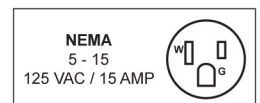

### Features:

- Interior: Aluminum liner with stainless steel floor; Exterior: Black coated steel for item 50083 and stainless steel for item 50085
- Attractive curved glass with rear sliding glass doors
- Rounded corner design inside of the cabinet makes storage room easy to clean
- Temperatures range: 32° - 43°F (0° - 6°C)
- Removable installation board for easy cleaning and service
- Shelves: Adjustable heavy-duty PVC coated shelves
- LED interior lighting
- Gravity coil refrigeration system to avoid drying up and preservation of food products

### TECHNICAL SPECIFICATION

ITEM NUMBER	50083	50085
MODEL	RS-CN-0163-B	RS-CN-0163-S
DESCRIPTION	Black floor model refrigerated showcase	Stainless steel floor model refrigerated showcase
TEMPERATURE RANGE	0 - 6°C/ 32 - 43°F	
POWER	3/5 HP	
ELECTRICAL	115V/60Hz/1Ph	
AMPS	7.14 A	
CAPACITY	620 L / 21.9 cu.ft	
REFRIGERANT	R290	
NET DIMENSIONS (WDH)	64" x 32.5" x 43.14" / 1625.6 x 825.5 x 1096 mm	
GROSS DIMENSIONS	68.89" x 37" x 50.39" / 1750 x 940 x 1280 mm	
NET WEIGHT	399 lbs. / 181 kg.	
GROSS WEIGHT	485 lbs. / 220 kg.	
CERTIFICATIONS	cETLus / ETL Sanitation	