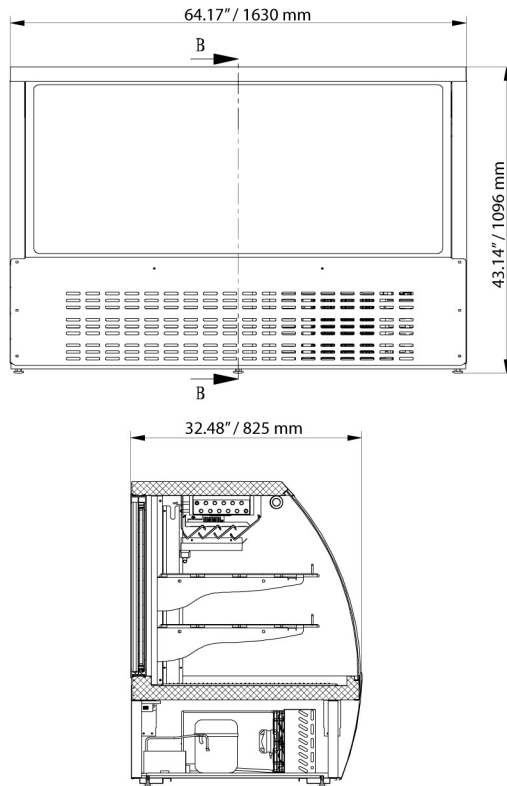

REFRIGERATION

FLOOR MODEL REFRIGERATED DISPLAY CASES - 21.9 CU.FT CAPACITY

NELLA

Features:

- Interior: Aluminum liner with stainless steel floor; Exterior: Black coated steel for item 50083 and stainless steel for item 50085
- Attractive curved glass with rear sliding glass doors
- Rounded corner design inside of the cabinet makes storage room easy to clean
- Temperatures range: 32° - 43°F (0° - 6°C)
- Removable installation board for easy cleaning and service
- Shelves: Adjustable heavy-duty PVC coated shelves
- LED interior lighting
- Gravity coil refrigeration system to avoid drying up and preservation of food products

TECHNICAL SPECIFICATION

ITEM NUMBER	50083	50085
MODEL	RS-CN-0163-B	RS-CN-0163-S
DESCRIPTION	Black floor model refrigerated showcase	Stainless steel floor model refrigerated showcase
TEMPERATURE RANGE	0 - 6°C/ 32 - 43°F	
POWER	3/5 HP	
ELECTRICAL	115V/60Hz/1Ph	
AMPS	7.14 A	
CAPACITY	620 L / 21.9 cu.ft	
REFRIGERANT	R290	
NET DIMENSIONS (WDH)	64" x 32.5" x 43.14" / 1625.6 x 825.5 x 1096 mm	
GROSS DIMENSIONS	68.89" x 37" x 50.39" / 1750 x 940 x 1280 mm	
NET WEIGHT	399 lbs. / 181 kg.	
GROSS WEIGHT	485 lbs. / 220 kg.	
CERTIFICATIONS	cETLus / ETL Sanitation	

NELLA

Telephone: 416-740-2424
Email: help@nellaonline.com
Website: www.nellaonline.com