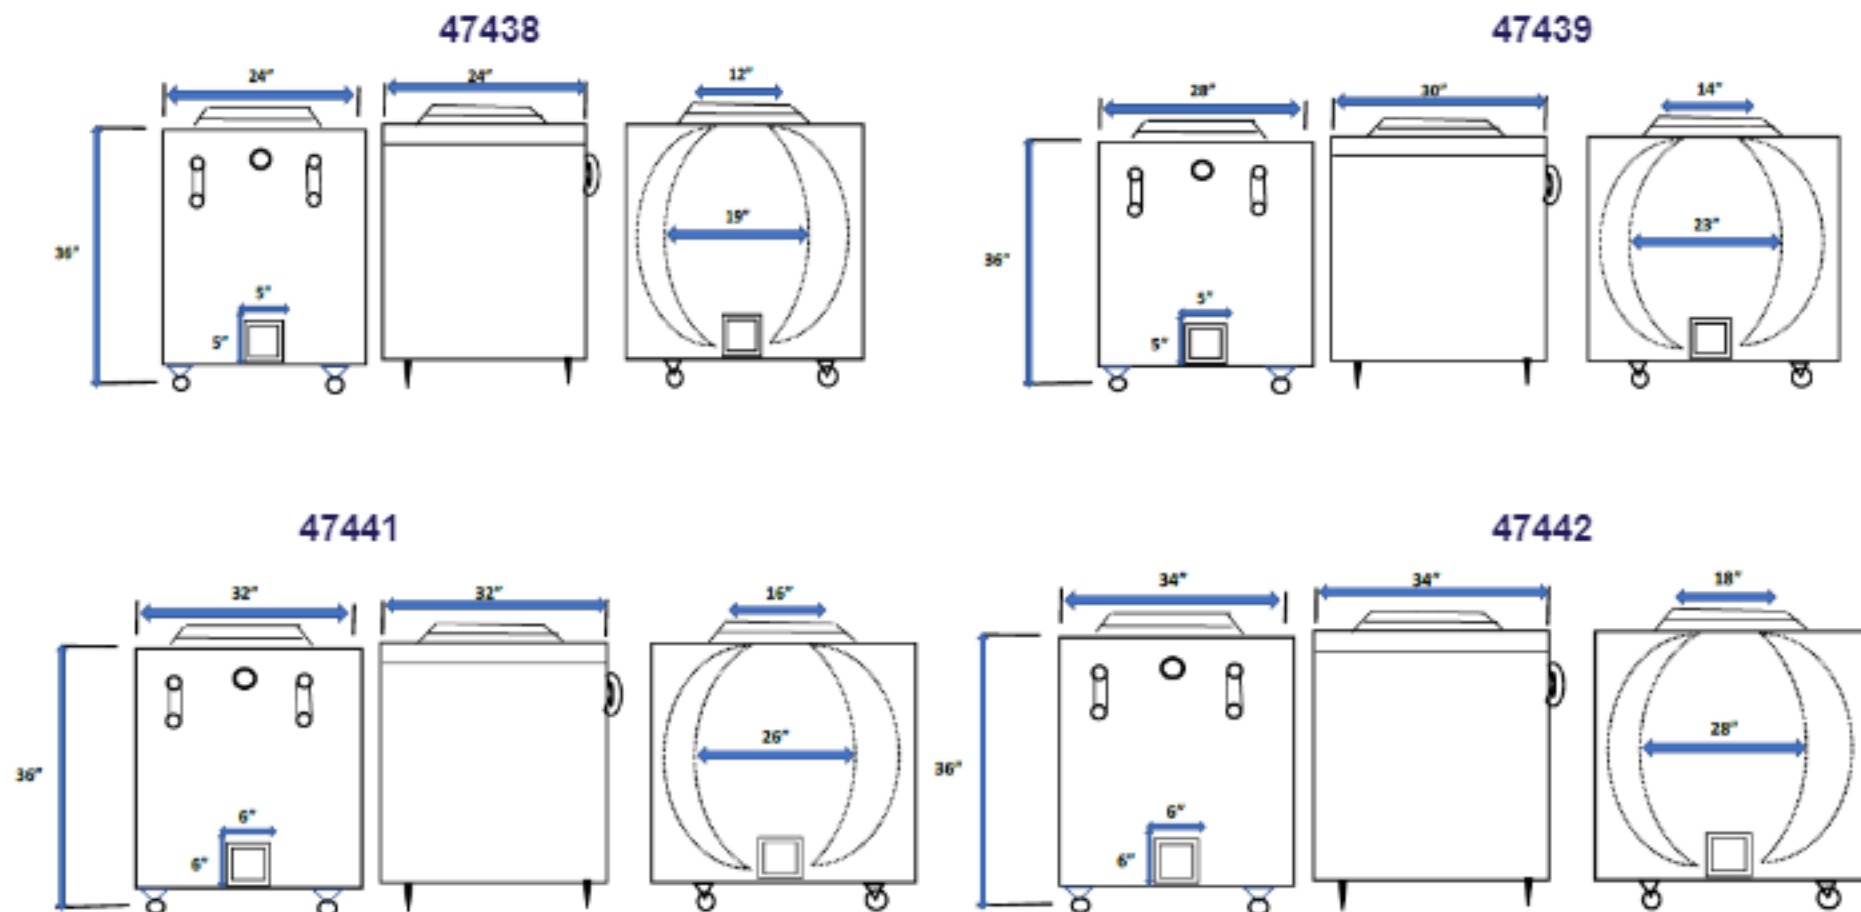

STAINLESS STEEL CHARCOAL TANDOOR OVENS

TECHNICAL SPECIFICATIONS

ITEM NUMBER	47438	47439	47441	47442
MODEL	CE-IN-24X24-C	CE-IN-28X30-C	CE-IN-32X32-C	CE-IN-34X34-C
INTERNAL POT	Clay | Handcrafted			
OUTER BOX	Stainless Steel			
CLAY POT HEIGHT	29" | 737 mm			
CLAY POT DIAMETER	19" | 483 mm	23" | 584 mm	26" | 660 mm	28" | 711 mm
MOUTH OPENING	12" | 304.8 mm	14" | 356 mm	16" | 406 mm	18" | 457 mm
LID SIZE	17" | 433 mm	19" | 483 mm	21" | 533 mm	23" | 584 mm
VENT OPENING (BOTTOM)	5" x 5" | 127 x 127 mm		6" x 6" | 152.4 x 152.4 mm	
CASTER SIZE	6" | 152 mm			
OVER-ALL DIMENSIONS (DWH)	24" x 24" x 36" 609.6 x 609.6 x 914 mm	30" x 28" x 36" 762 x 711 x 914 mm	32" x 32" x 36" 813 x 813 x 914 mm	34" x 34" x 36" 864 x 864 x 914 mm
NET WEIGHT	370 lbs | 168 kg	405 lbs | 184 kg	480 lbs | 218 kg	534 lbs | 242 kg
GROSS WEIGHT	491 lbs | 223 kg	515 lbs | 234 kg	612 lbs | 278 kg	689 lbs | 312 kg

TECHNICAL DRAWINGS WITH DETAILED DIMENSIONS

NELLA
LOCATIONS

148 NORFINCH DR
NORTH YORK, ON
M3N 1X8
416-740-2424

433 QUEEN ST E.
TORONTO, ON
M5A 1T5
416-847-1112

1164 ELLESMERE ROAD
SCARBOROUGH, ON
M3N 1X8
416-292-0828

WWW.NELLAONLINE.COM
HELP@NELLAONLINE.COM