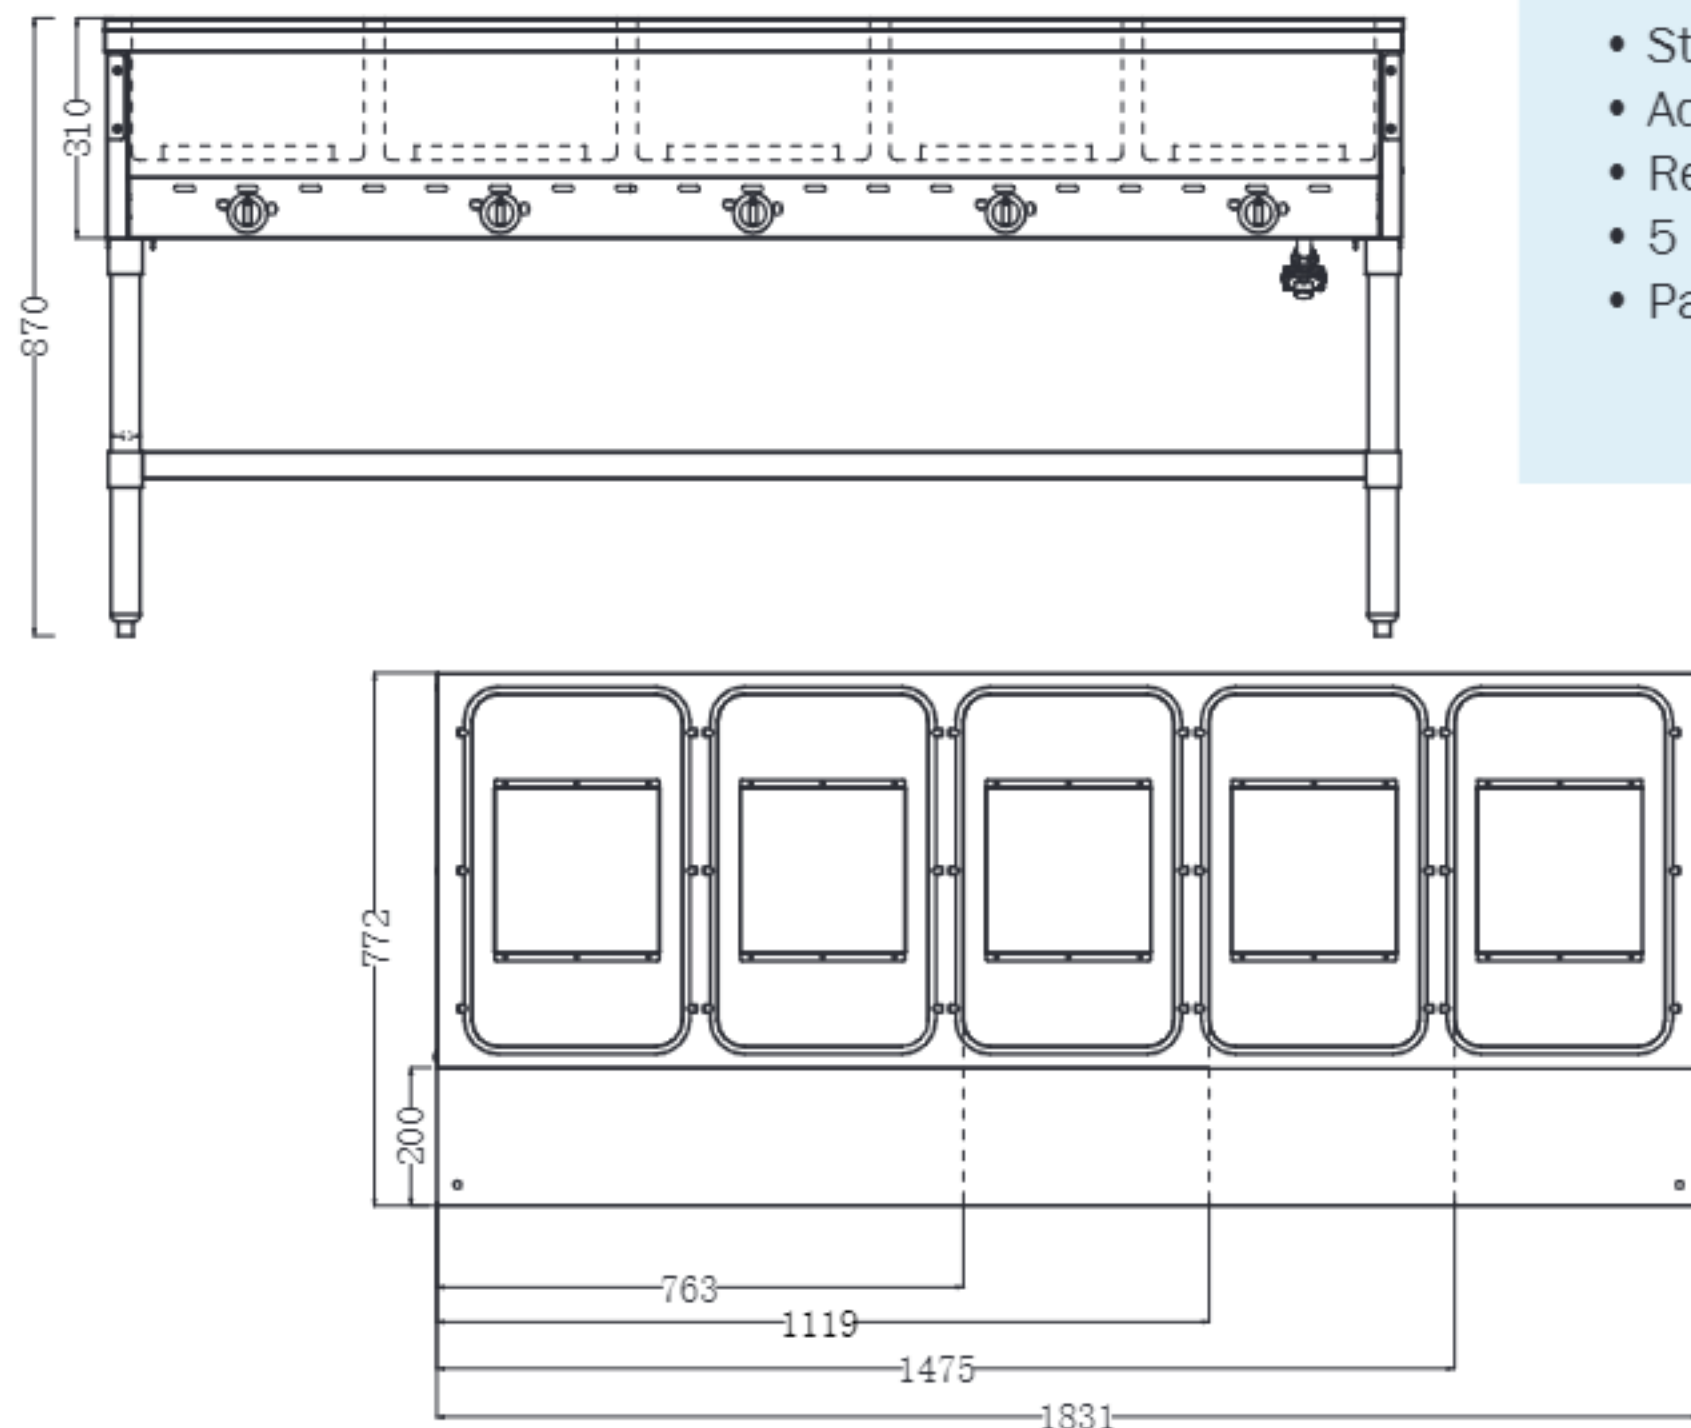

## TECHNICAL DRAWINGS & DIMENSIONS

## TECHNICAL SPECIFICATIONS

	2-Pan Size Capacity	3-Pan Size Capacity	4-Pan Size Capacity	5-Pan Size Capacity
<b>Item</b>	47342	47343	47344	47345
<b>Model</b>	FW-CN-0002-NG	FW-CN-0003-NG	FW-CN-0004-NG	FW-CN-0005-NG
<b>Max. Temperature</b>	95°C - 203°F	95°C - 203°F	95°C - 203°F	95°C - 203°F
<b>BTU</b>	7,000	10,500	14,000	17,500
<b>Gas Type</b>	Natural	Natural	Natural	Natural
<b>Number of Pans*</b>	2	3	4	5
<b>Pan Size</b>	Full Size	Full Size	Full Size	Full Size
<b>Undershelf Size</b>	27.6" x 18.2" x 2"	41.7" x 18.2" x 2"	55.7" x 18.2" x 2"	69.7" x 18.2" x 2"
<b>Cutting Board Size</b>	34" x 7.9" x 0.5"	44.1" x 7.9" x 0.5"	58.1" x 7.9" x 0.5"	72" x 7.9" x 0.5"
<b>Weight</b>	75 lbs   34 kg	99.2 lbs   45 kg	127.9 lbs   58 kg	149.9 lbs   68 kg
<b>Gross Weight</b>	101.4 lbs   46 kg	132.3 lbs   60 kg	165.3 lbs   75 kg	194 lbs   88 kg
<b>Dimensions</b>	30" x 30.4" x 34.4"	44.1" x 30.4" x 34.4"	58.1" x 30.4" x 34.4"	72" x 30.4" x 34.4"
<b>Gross Dimensions</b>	33.9" x 25.2" x 20.5"	47.6" x 25.2" x 20.5"	61.4" x 25.2" x 20.5"	75.2" x 25.2" x 20.5"