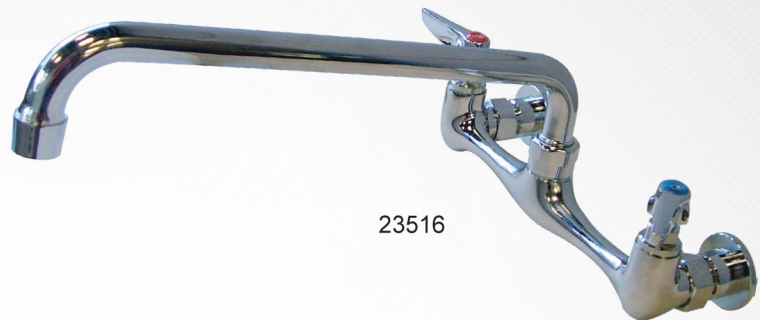

SERVING THE FOOD INDUSTRY SINCE 1951

FAUCETS

SPLASH MOUNTED FAUCETS

- 8" centers, swing nozzle

ITEM	DESCRIPTION	SPOUT
39254	8" x 18" - 1 tub	6"
39255	18" x 18" - 1 tub	8"
39256	18" x 18" / 18"x 21" - 1 tub, 2 tub, and 4 tub sinks	10"
23516	18" x 18" - 2 tub and 3 tub sinks	12"
23517	24" x 24" - 2 tub and 3 tub sinks	14"

TABLES AND SINKS

FAUCET FOR HAND SINK, FAUCETS FOR DROP-IN SINK

NELLA

FAUCET FOR HAND SINK

- 4" Center with 4" Gooseneck Spout

ITEM	DESCRIPTION
23703	Faucet for Stainless Steel Hand Sinks (Items 22122, 37867, 43034) 4" centre with 4" gooseneck spout

FAUCETS FOR DROP IN SINKS

- 4" Center

ITEM	DESCRIPTION
39787	Deck Mounted 4" Centers with 3.5" Goose neck spout faucet for drop in sinks
39788	Deck mounted 4" centers with 9" goose neck spout faucet for drop in sinks